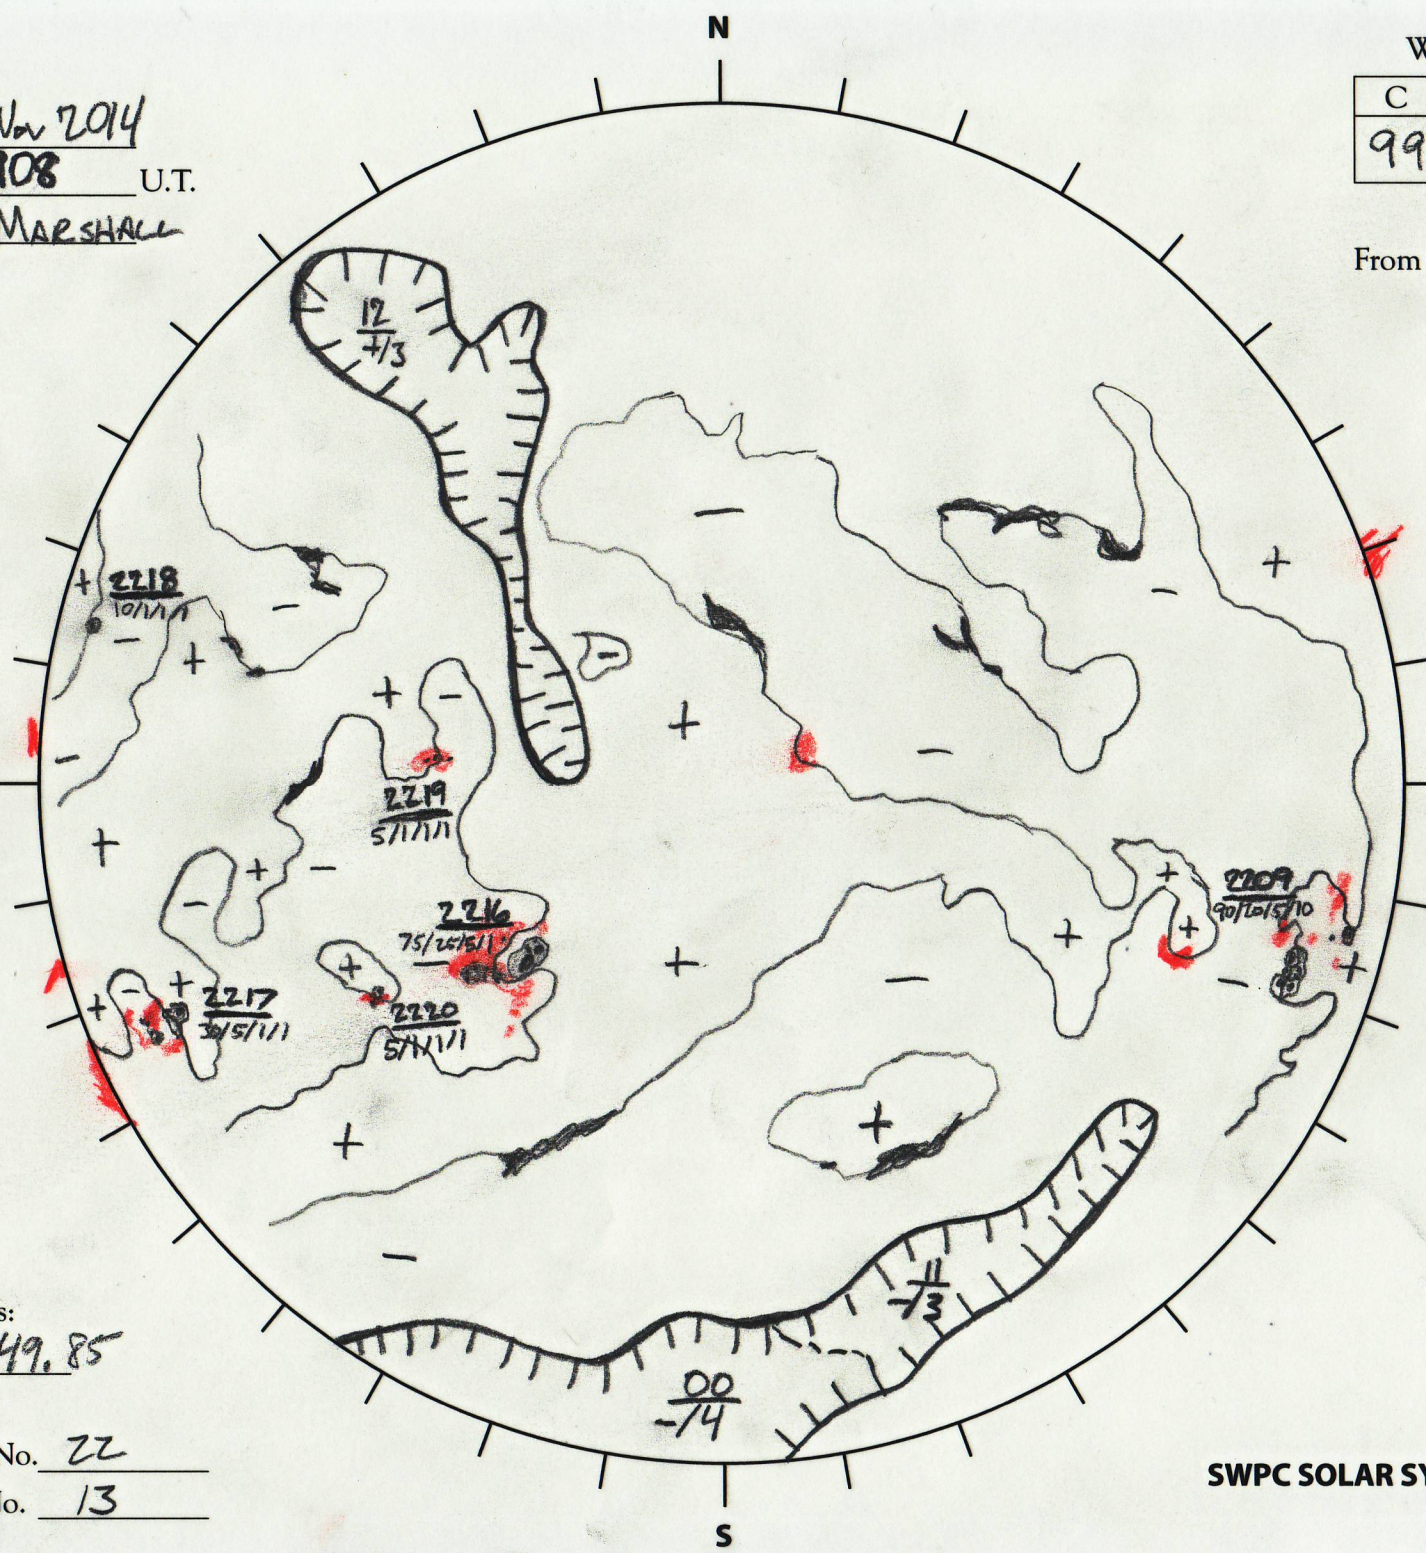

Date: 24 Nov 2014
 Time: 1908 U.T.
 Forecaster: MARSHALL

Whole Disk Forecast

C	M	X	P
99	40	10	10

24 Hour Forecast
 From 0000 U.T. to 0000 U.T.

Data:

H-alpha. 1908 U.T.

Sunspots 1821 U.T.

CH 1859 U.T.

Mag. 1815 U.T.

92.06 E

W 272.06

Returning Carringtons:
89.39 to 49.85

Next Rgn. No. 22
 Next CH No. 13

L_t 182.06

B_t 1.69

P_t 18.40