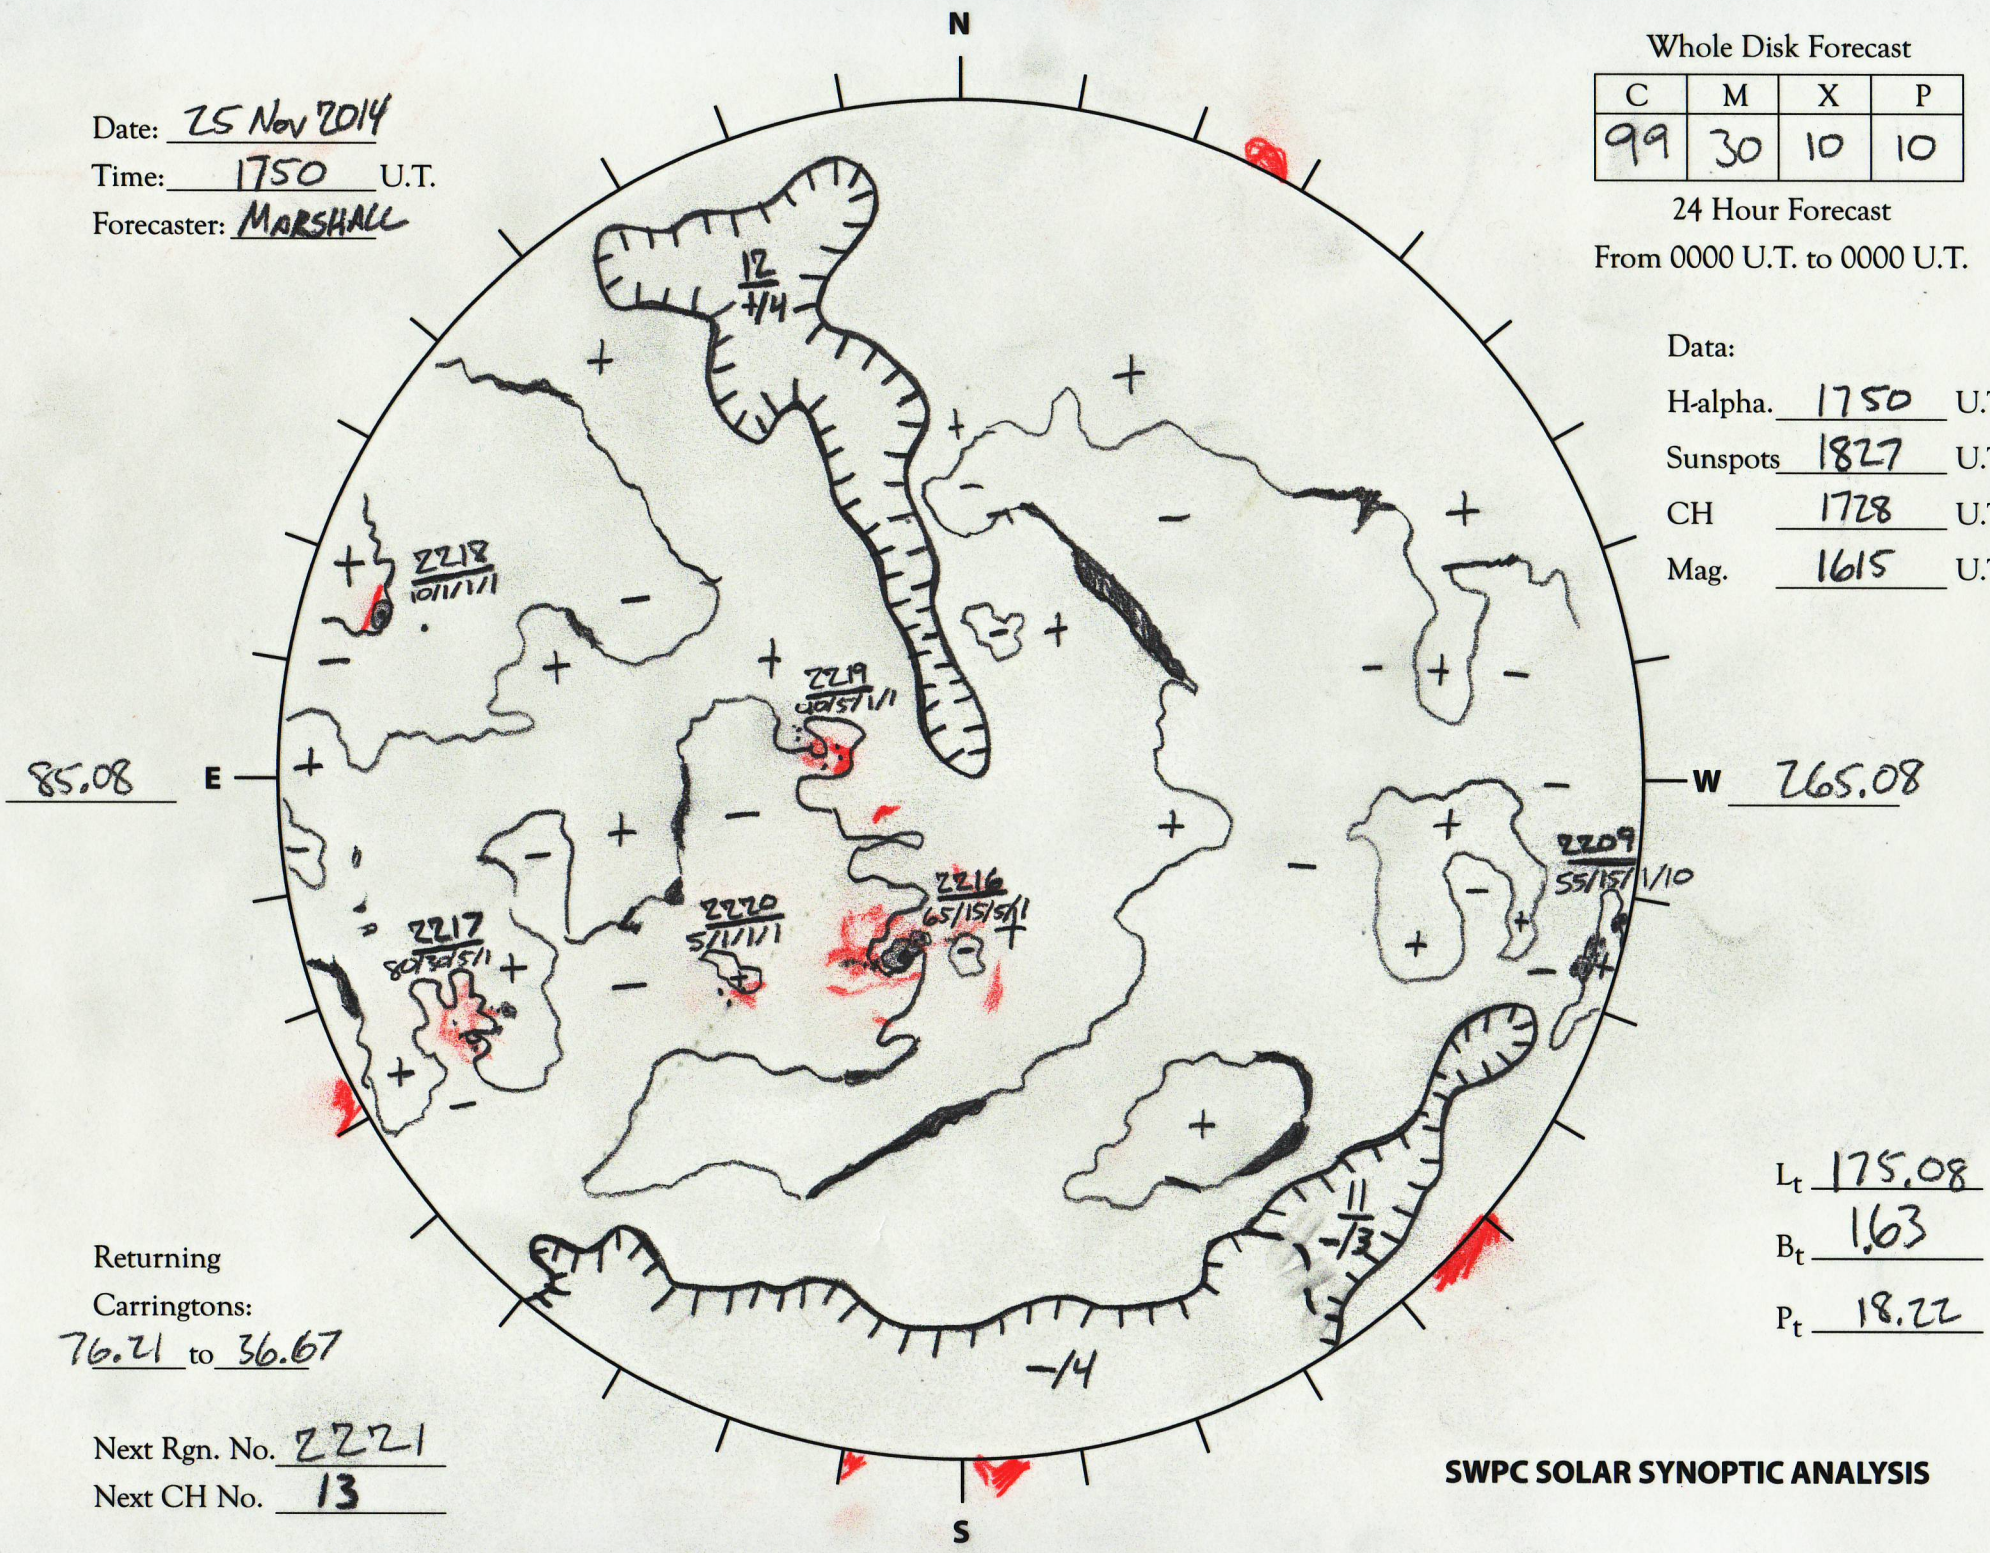

Date: 25 Nov 2014
 Time: 1750 U.T.
 Forecaster: MARSHALL

Whole Disk Forecast

C	M	X	P
99	30	10	10

24 Hour Forecast
 From 0000 U.T. to 0000 U.T.

Data:
 H-alpha. 1750 U.T.
 Sunspots 1827 U.T.
 CH 1728 U.T.
 Mag. 1615 U.T.

Returning Carringtons: 76.21 to 36.67
 Next Rgn. No. 2221
 Next CH No. 13

L_t 175.08
 B_t 1.63
 P_t 18.22