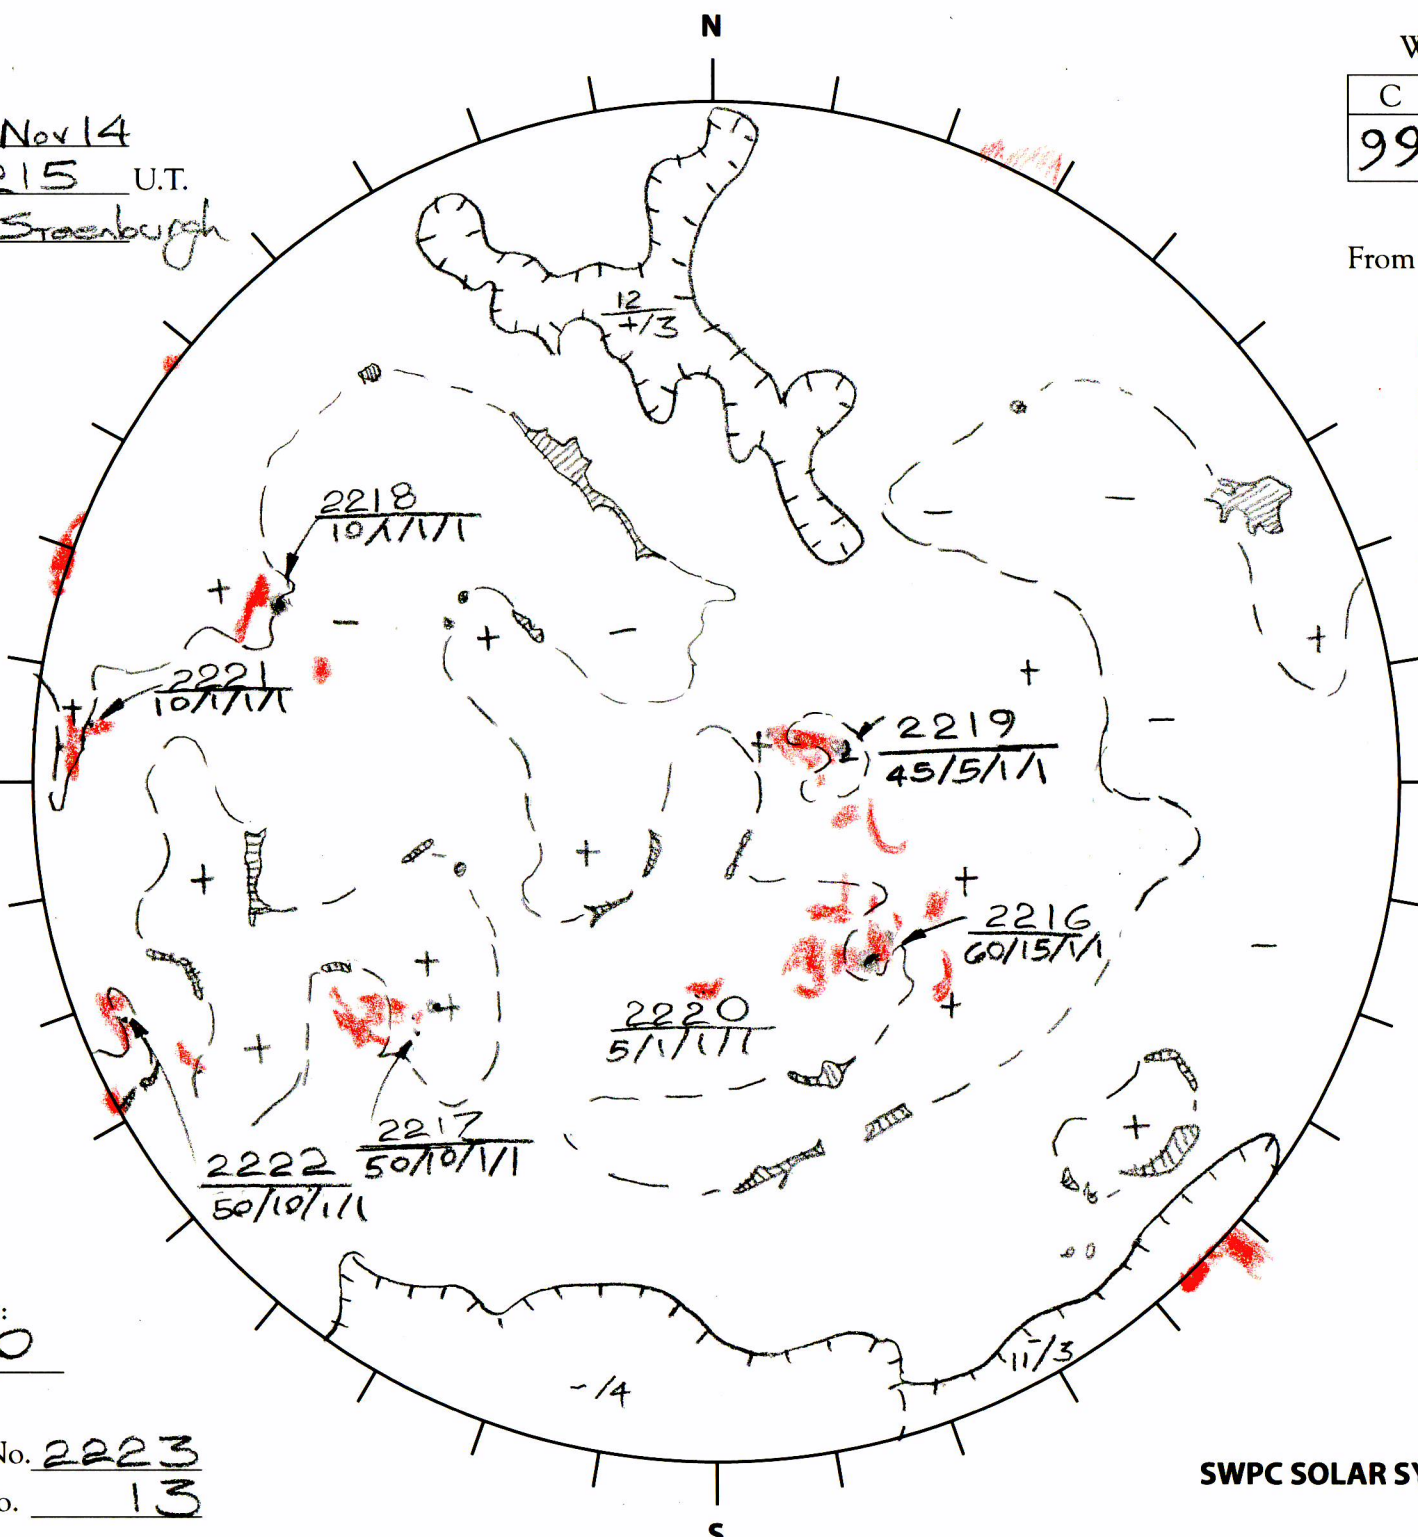

Date: 27 Nov 14

Time: 0215 U.T.

Forecaster: Stoenburgh

Whole Disk Forecast

C	M	X	P
99	30	5	5

24 Hour Forecast

From 0000 U.T. to 0000 U.T.

Data:

H-alpha. 0215 U.T.

Sunspots 0215 U.T.

CH 0210 U.T.

Mag. 0215 U.T.

61.79 E

W 241.79

Returning

Carringtons:

50 to 10

Next Rgn. No. 2223

Next CH No. 13

L<sub>t</sub> 151.79

B<sub>t</sub> +1.41

P<sub>t</sub> 17.59

SWPC SOLAR SYNOPTIC ANALYSIS