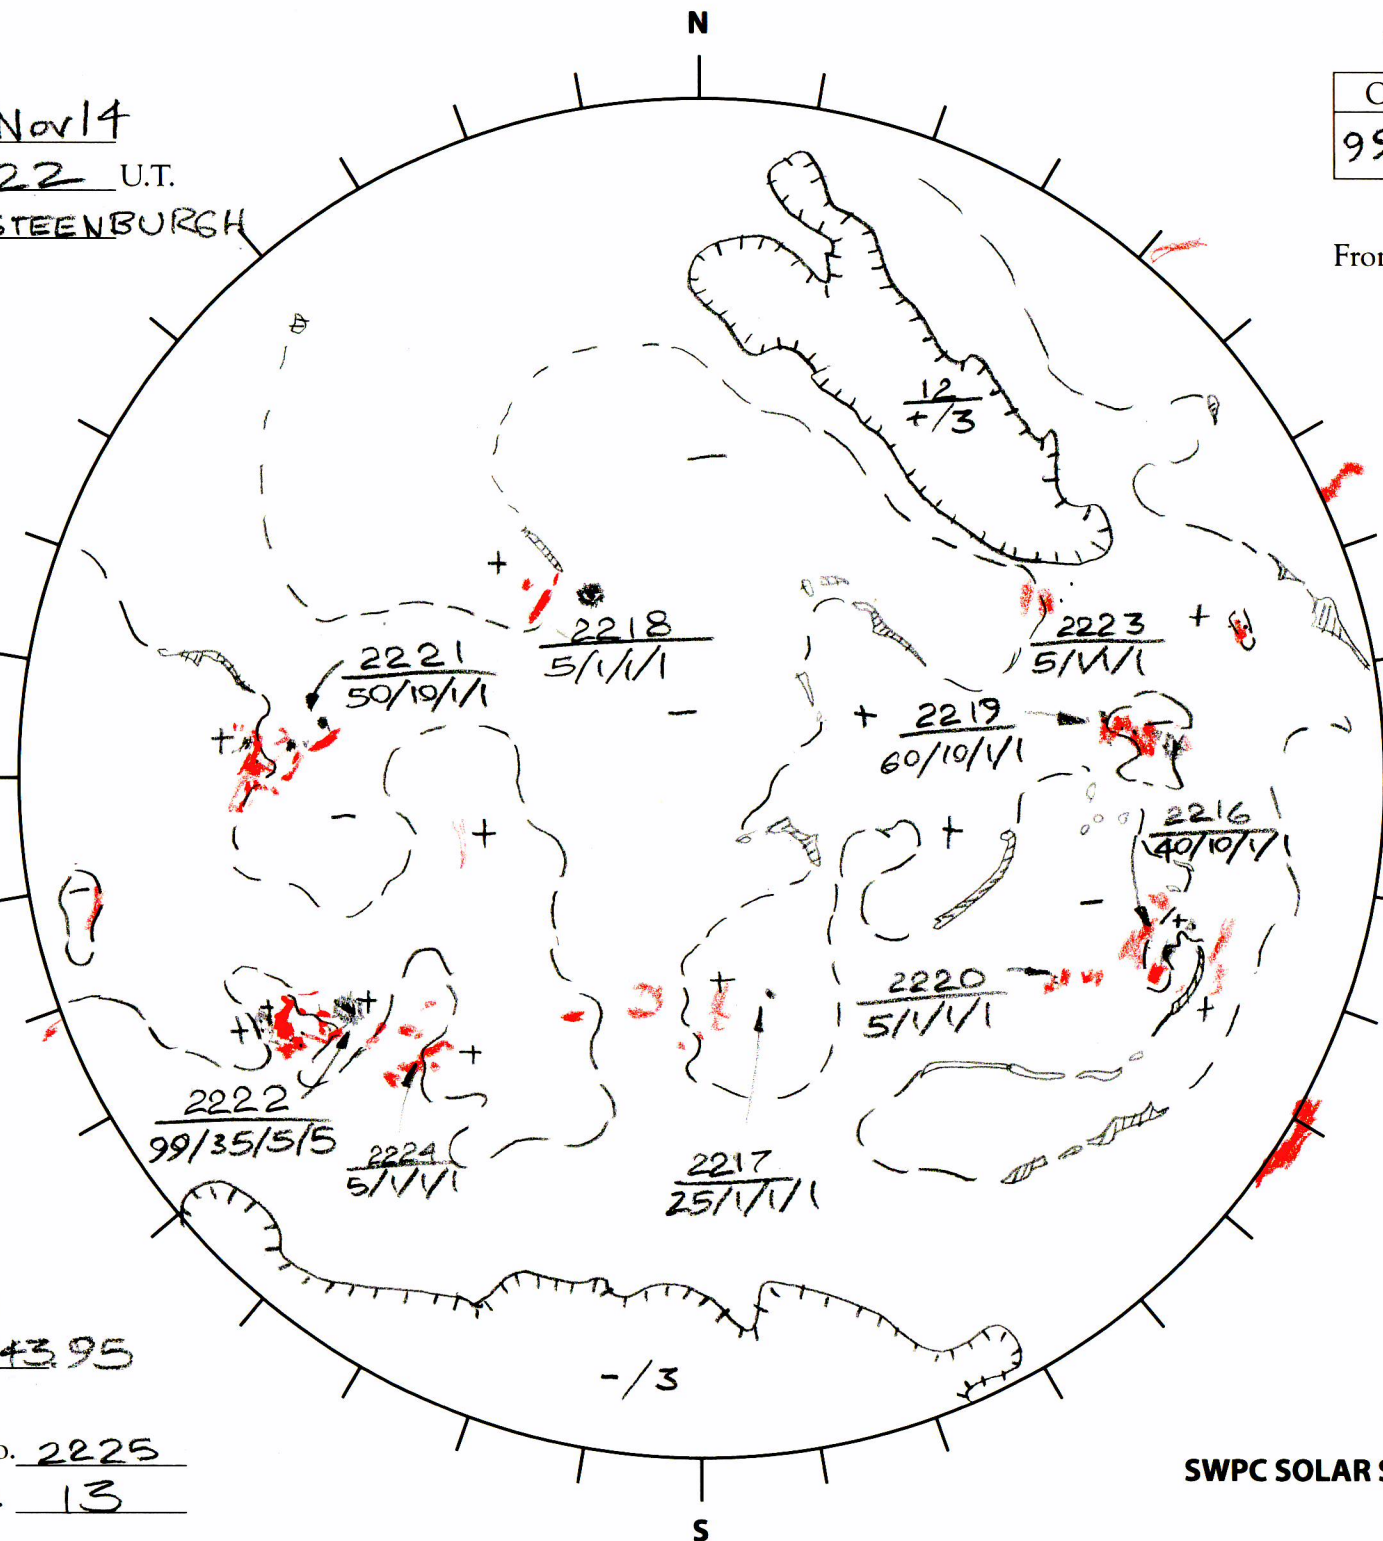

Date: 29 Nov 14
 Time: 1122 U.T.
 Forecaster: STEENBURGH

Whole Disk Forecast

C	M	X	P
99	40	5	5

24 Hour Forecast
 From 0000 U.T. to 0000 U.T.

Data:

H-alpha. 1122 U.T.

Sunspots 1230 U.T.

CH 1225 U.T.

Mag. 1230 U.T.

29.80 E

W 209.80

Returning
 Carringtons:
23.49 to 343.95

Next Rgn. No. 2225
 Next CH No. 13

L_t 119.80

B_t 1.10

P_t 16.70