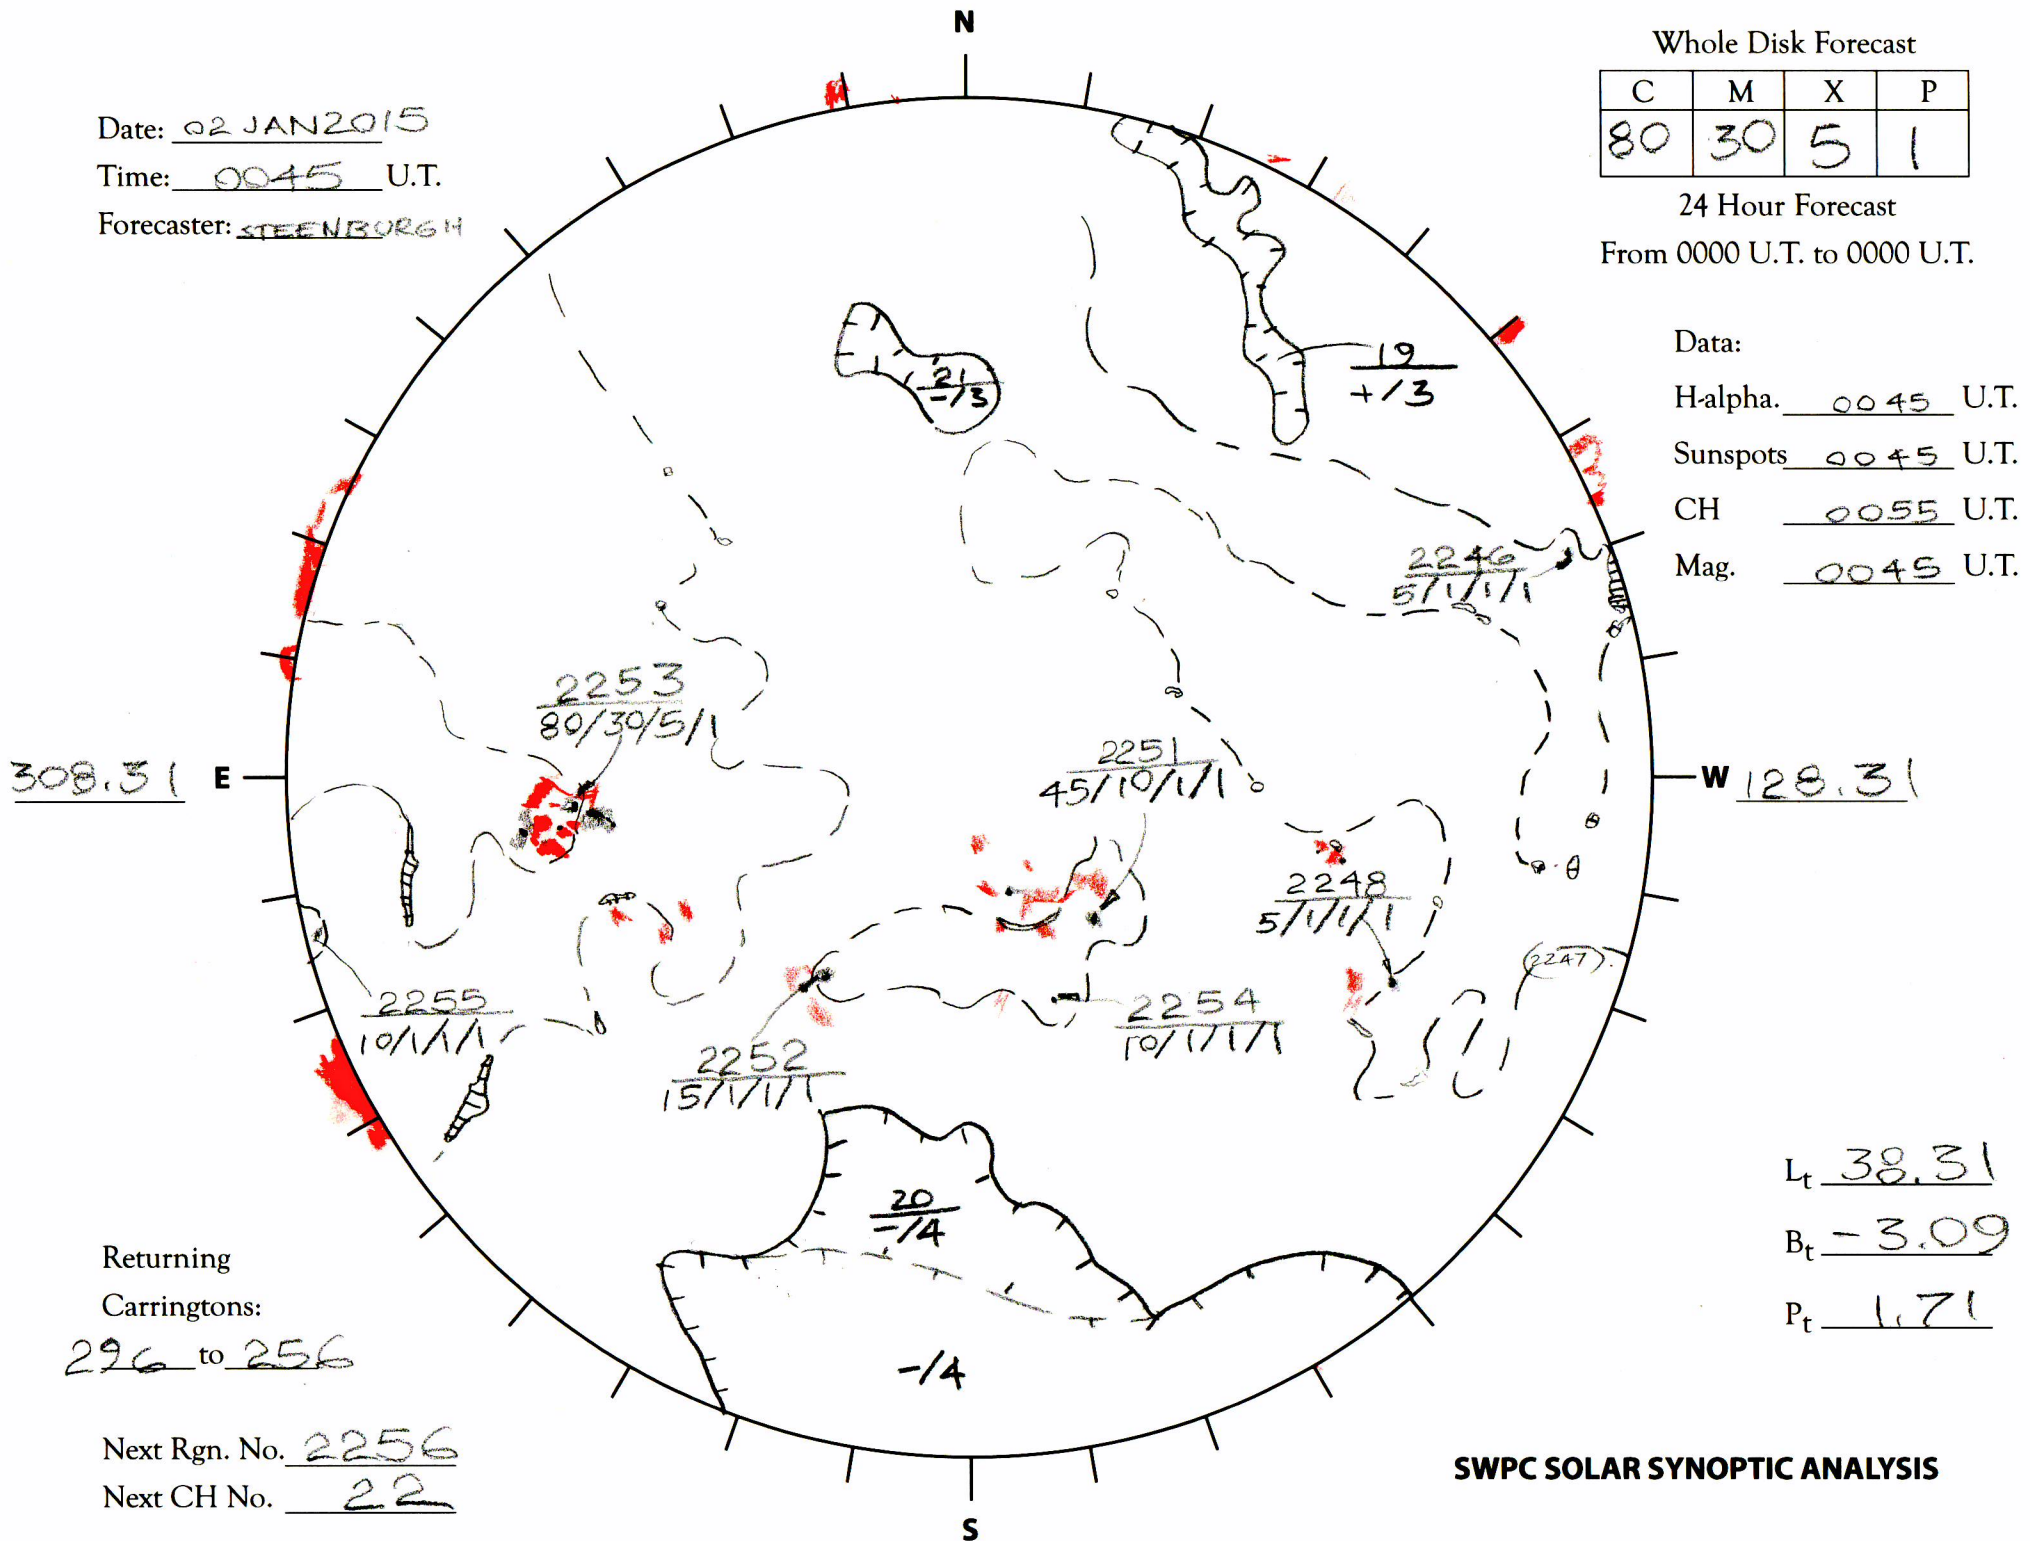

Date: 02 JAN 2015
 Time: 0045 U.T.
 Forecaster: STEENBURGH

Whole Disk Forecast

C	M	X	P
80	30	5	1

24 Hour Forecast
 From 0000 U.T. to 0000 U.T.

Data:
 H-alpha. 0045 U.T.
 Sunspots 0045 U.T.
 CH 0055 U.T.
 Mag. 0045 U.T.

Returning
 Carringtons:
296 to 256

Next Rgn. No. 2256
 Next CH No. 22

L_t 38.31
 B_t -3.09
 P_t 1.71