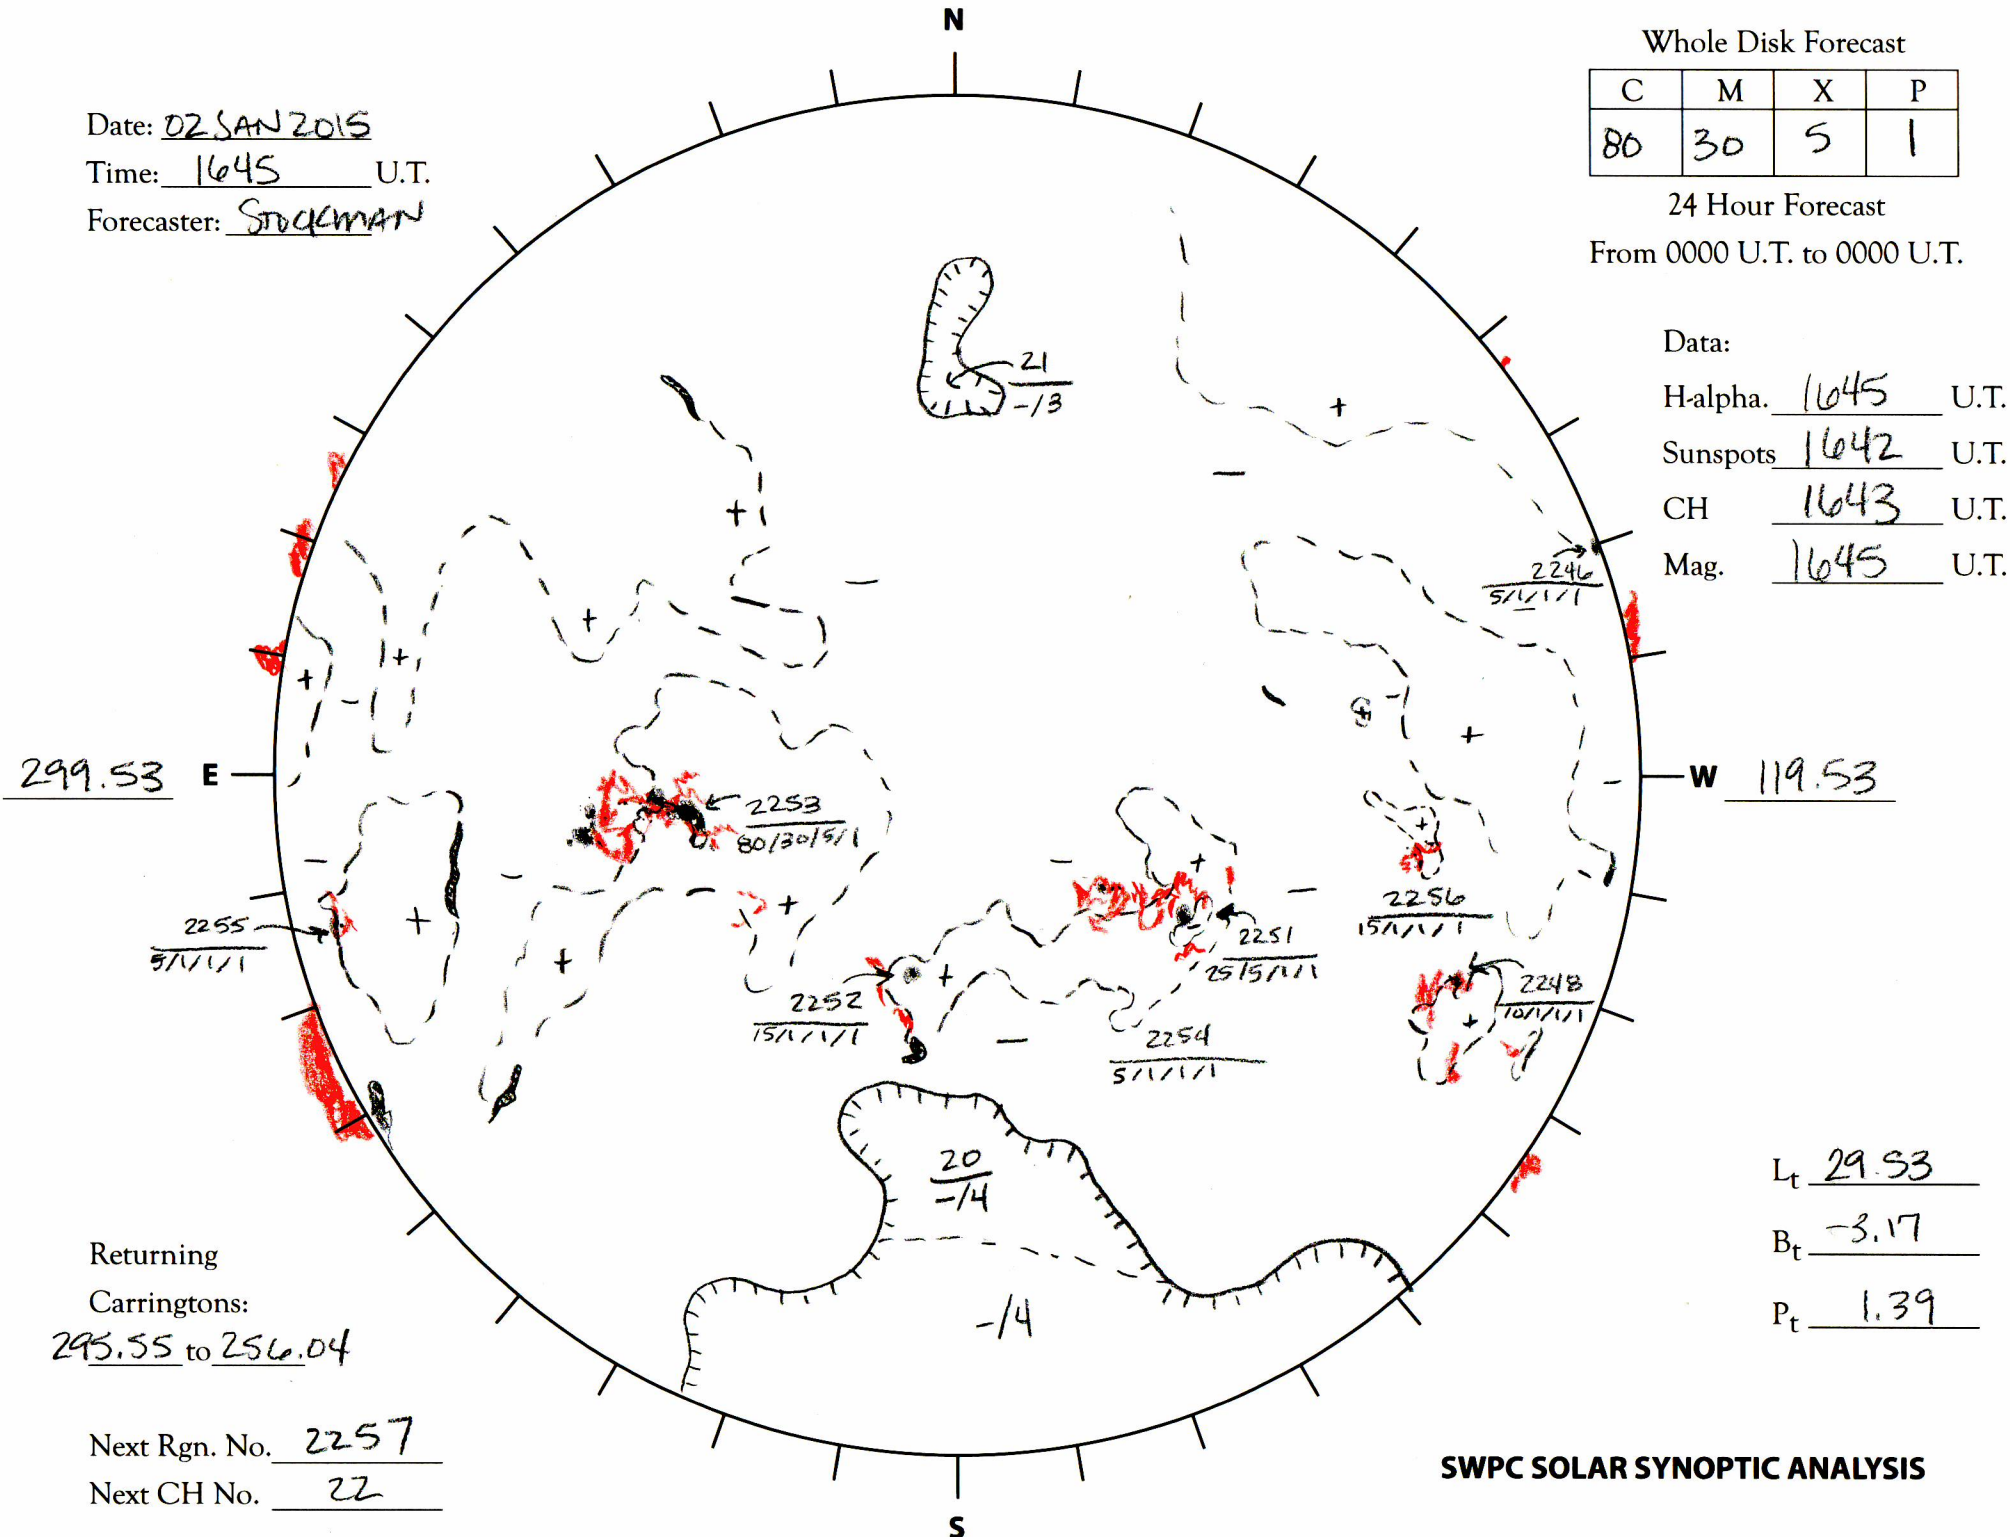

Date: 02 JAN 2015  
 Time: 1645 U.T.  
 Forecaster: STOCKMAN

Whole Disk Forecast

C	M	X	P
80	30	5	1

24 Hour Forecast  
 From 0000 U.T. to 0000 U.T.

Data:

H-alpha. 1645 U.T.

Sunspots 1642 U.T.

CH 1643 U.T.

Mag. 1645 U.T.

Returning  
 Carringtons:  
295.55 to 256.04

Next Rgn. No. 2257  
 Next CH No. 22

$L_t$  29.53

$B_t$  -3.17

$P_t$  1.39