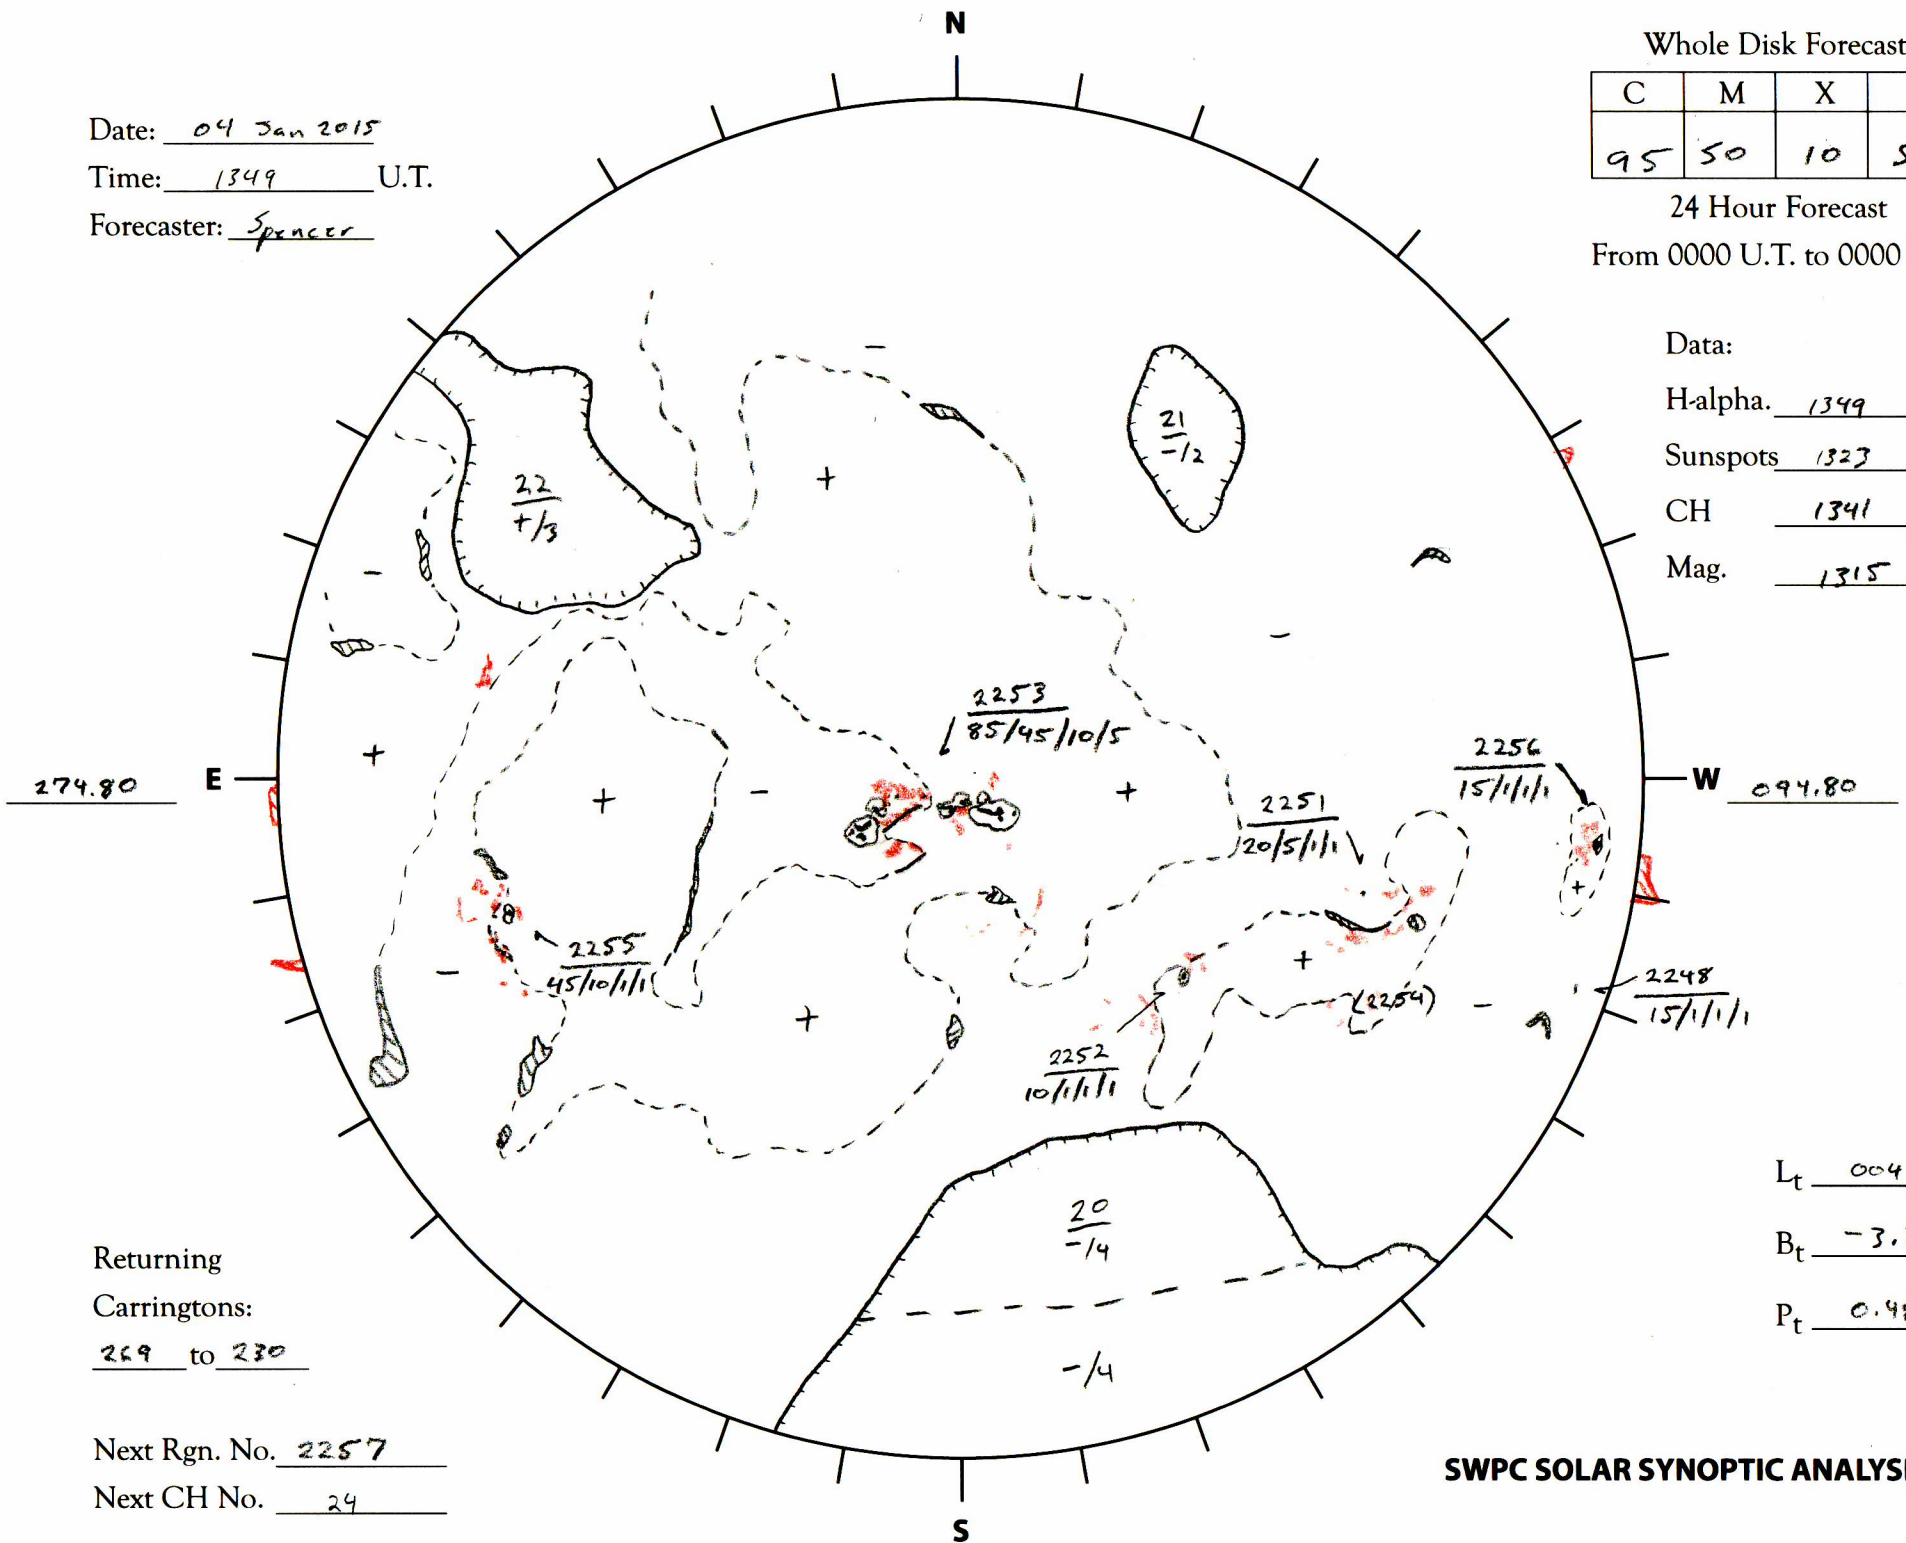

Date: 04 Jan 2015
 Time: 1349 U.T.
 Forecaster: Spencer

Whole Disk Forecast

| C | M | X | P |
|----|----|----|---|
| 95 | 50 | 10 | 5 |

24 Hour Forecast
 From 0000 U.T. to 0000 U.T.

Data:

H-alpha. 1349 U.T.

Sunspots 1323 U.T.

CH 1341 U.T.

Mag. 1315 U.T.

Returning
 Carringtons:
269 to 230

Next Rgn. No. 2257

Next CH No. 24

SWPC SOLAR SYNOPTIC ANALYSIS