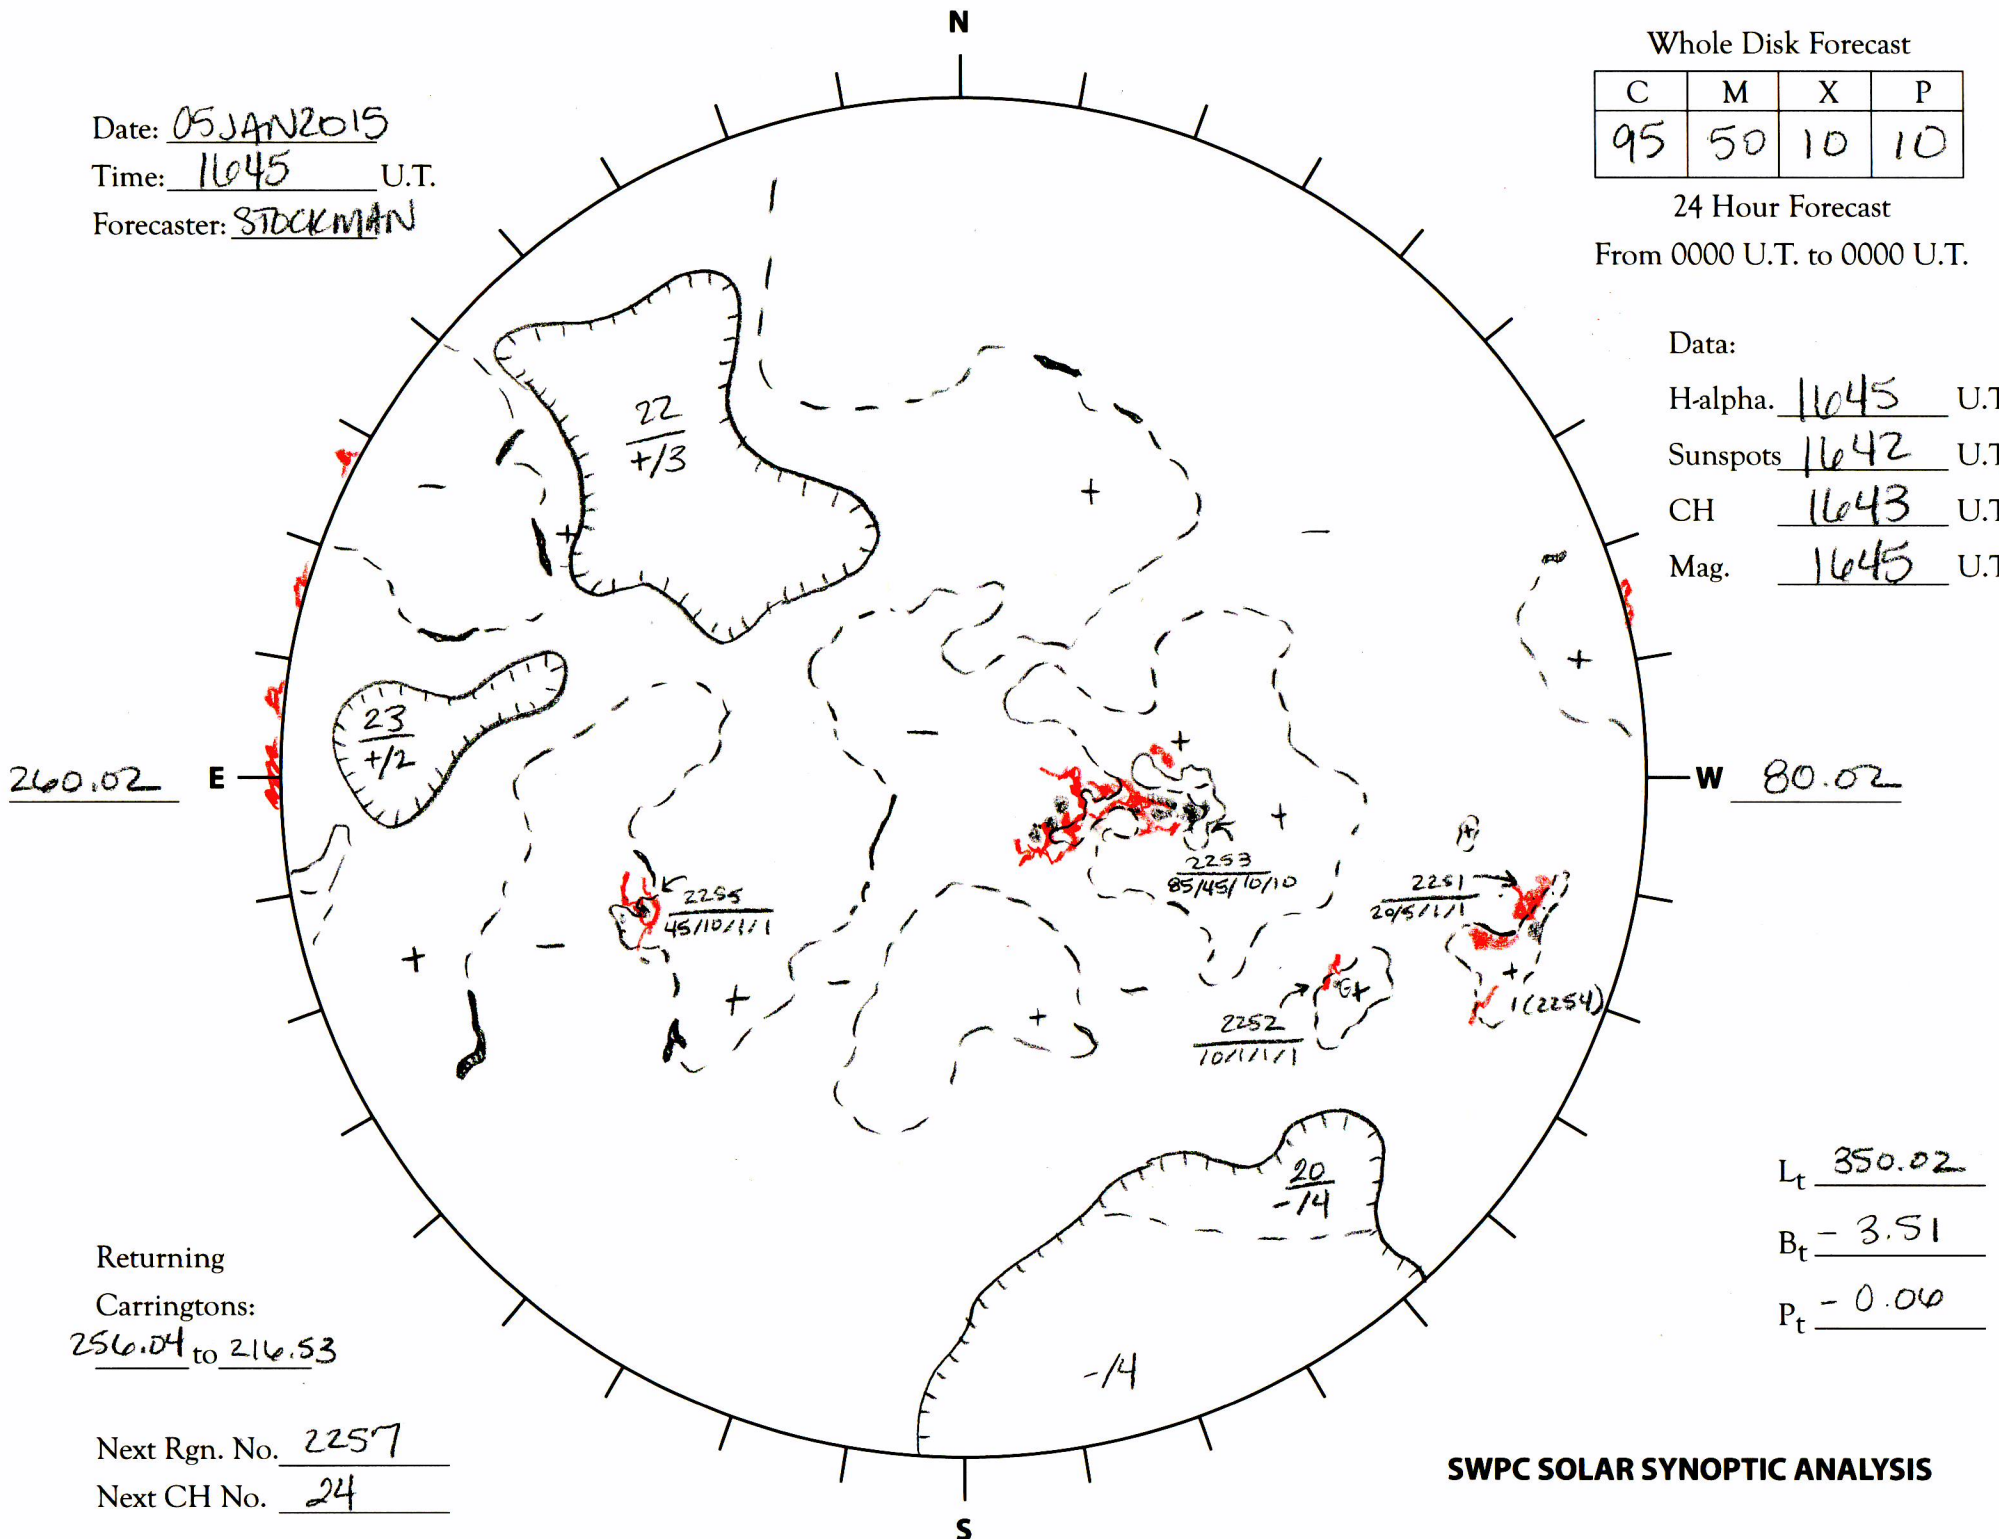

Date: 05 JAN 2015
 Time: 11045 U.T.
 Forecaster: STOCKMAN

Whole Disk Forecast

C	M	X	P
95	50	10	10

24 Hour Forecast
 From 0000 U.T. to 0000 U.T.

Data:

H-alpha. 11045 U.T.
 Sunspots 1642 U.T.
 CH 1643 U.T.
 Mag. 1645 U.T.

Returning
 Carringtons:
256.04 to 216.53

Next Rgn. No. 2257
 Next CH No. 24

L_t 350.02
 B_t -3.51
 P_t -0.00