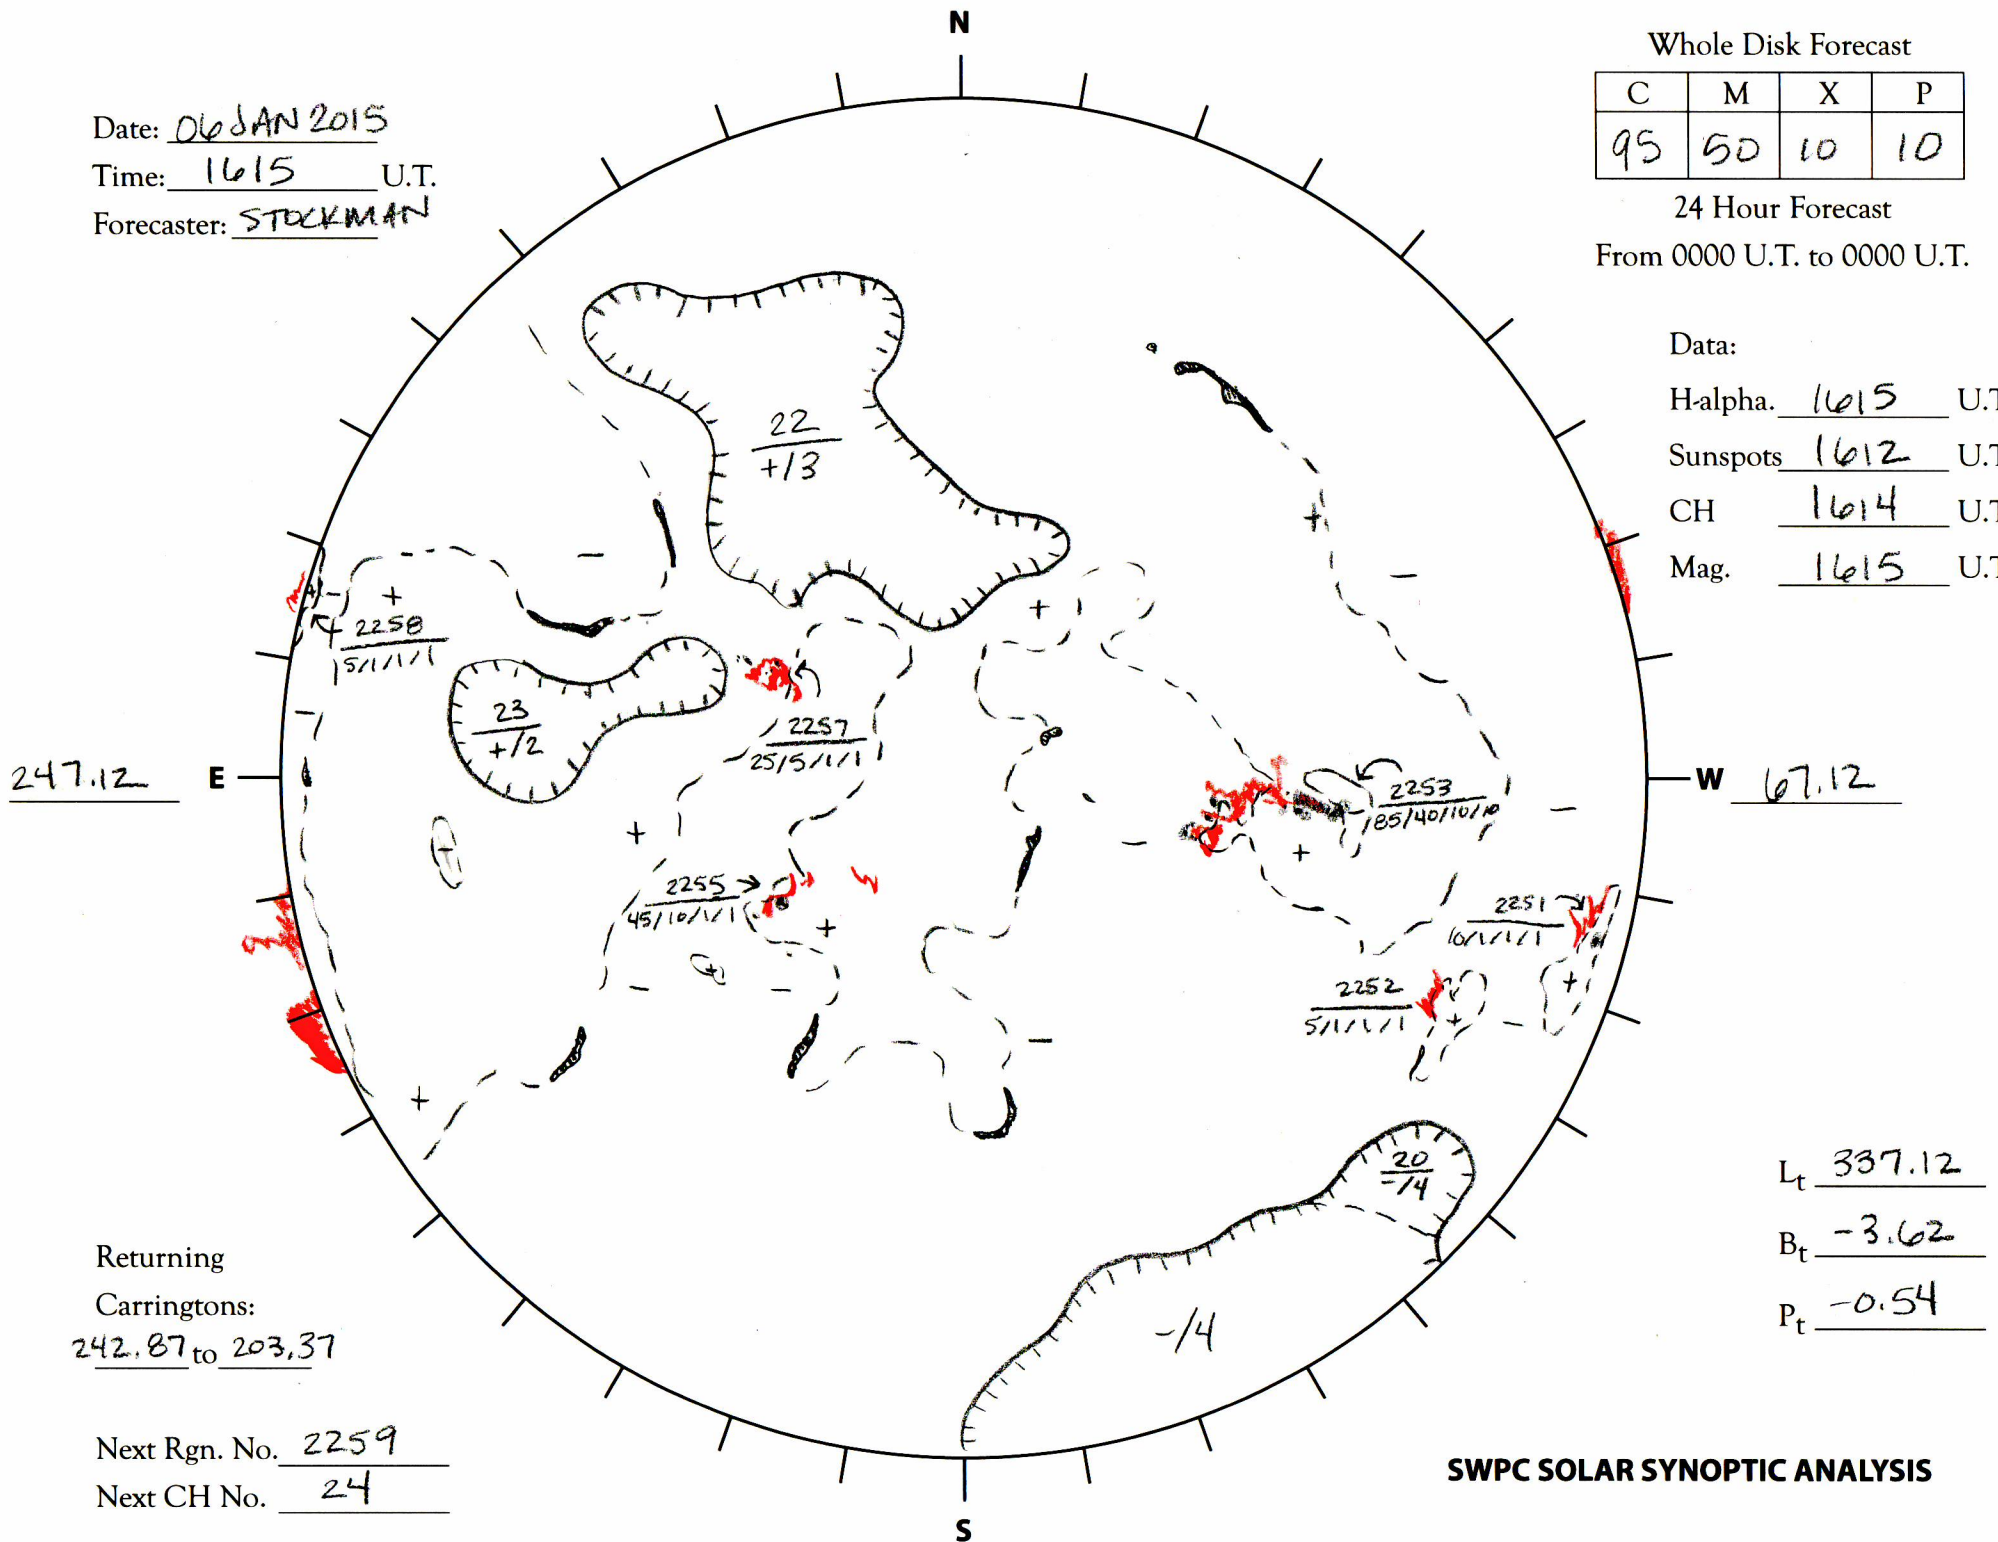

Date: 06 JAN 2015  
 Time: 1615 U.T.  
 Forecaster: STOCKMAN

Whole Disk Forecast

C	M	X	P
95	50	10	10

24 Hour Forecast  
 From 0000 U.T. to 0000 U.T.

Data:

H-alpha. 1615 U.T.

Sunspots 1612 U.T.

CH 1614 U.T.

Mag. 1615 U.T.

247.12 E

W 67.12

Returning  
 Carringtons:  
242,87 to 203,37

Next Rgn. No. 2259  
 Next CH No. 24

$L_t$  337.12

$B_t$  -3.62

$P_t$  -0.54