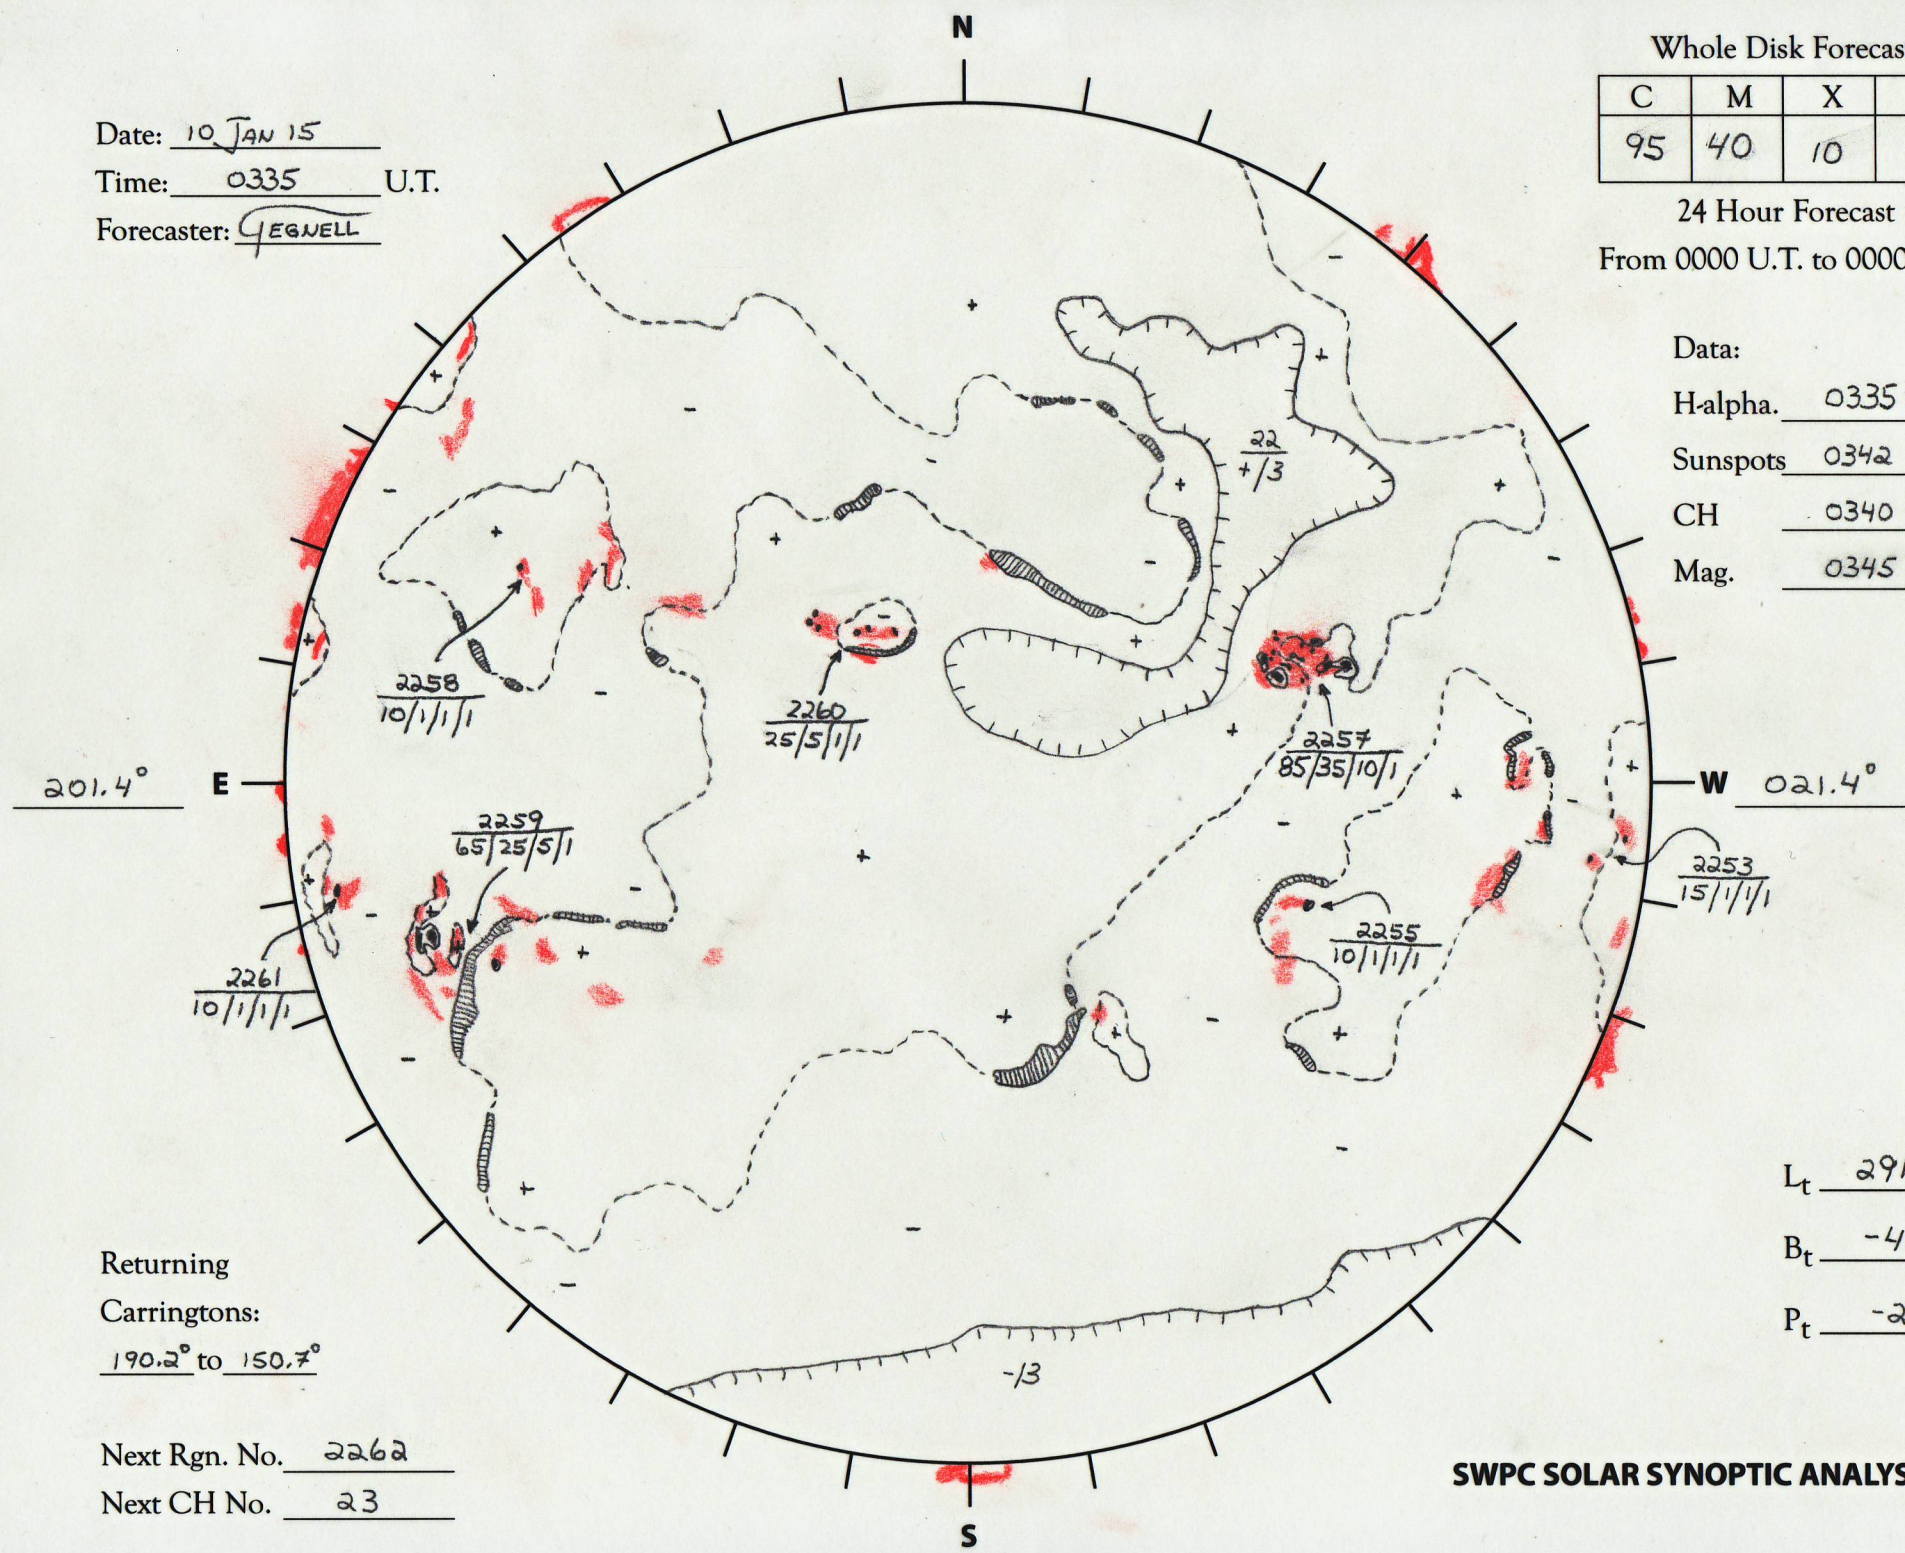

Date: 10 JAN 15  
 Time: 0335 U.T.  
 Forecaster: YEGWELL

Whole Disk Forecast

C	M	X	P
95	40	10	1

24 Hour Forecast  
 From 0000 U.T. to 0000 U.T.

Data:  
 H-alpha. 0335 U.T.  
 Sunspots 0342 U.T.  
 CH 0340 U.T.  
 Mag. 0345 U.T.

Returning  
 Carringtons:  
190.2° to 150.7°

Next Rgn. No. 2262  
 Next CH No. 23

$L_t$  291.4°  
 $B_t$  -4.0°  
 $P_t$  -2.2°