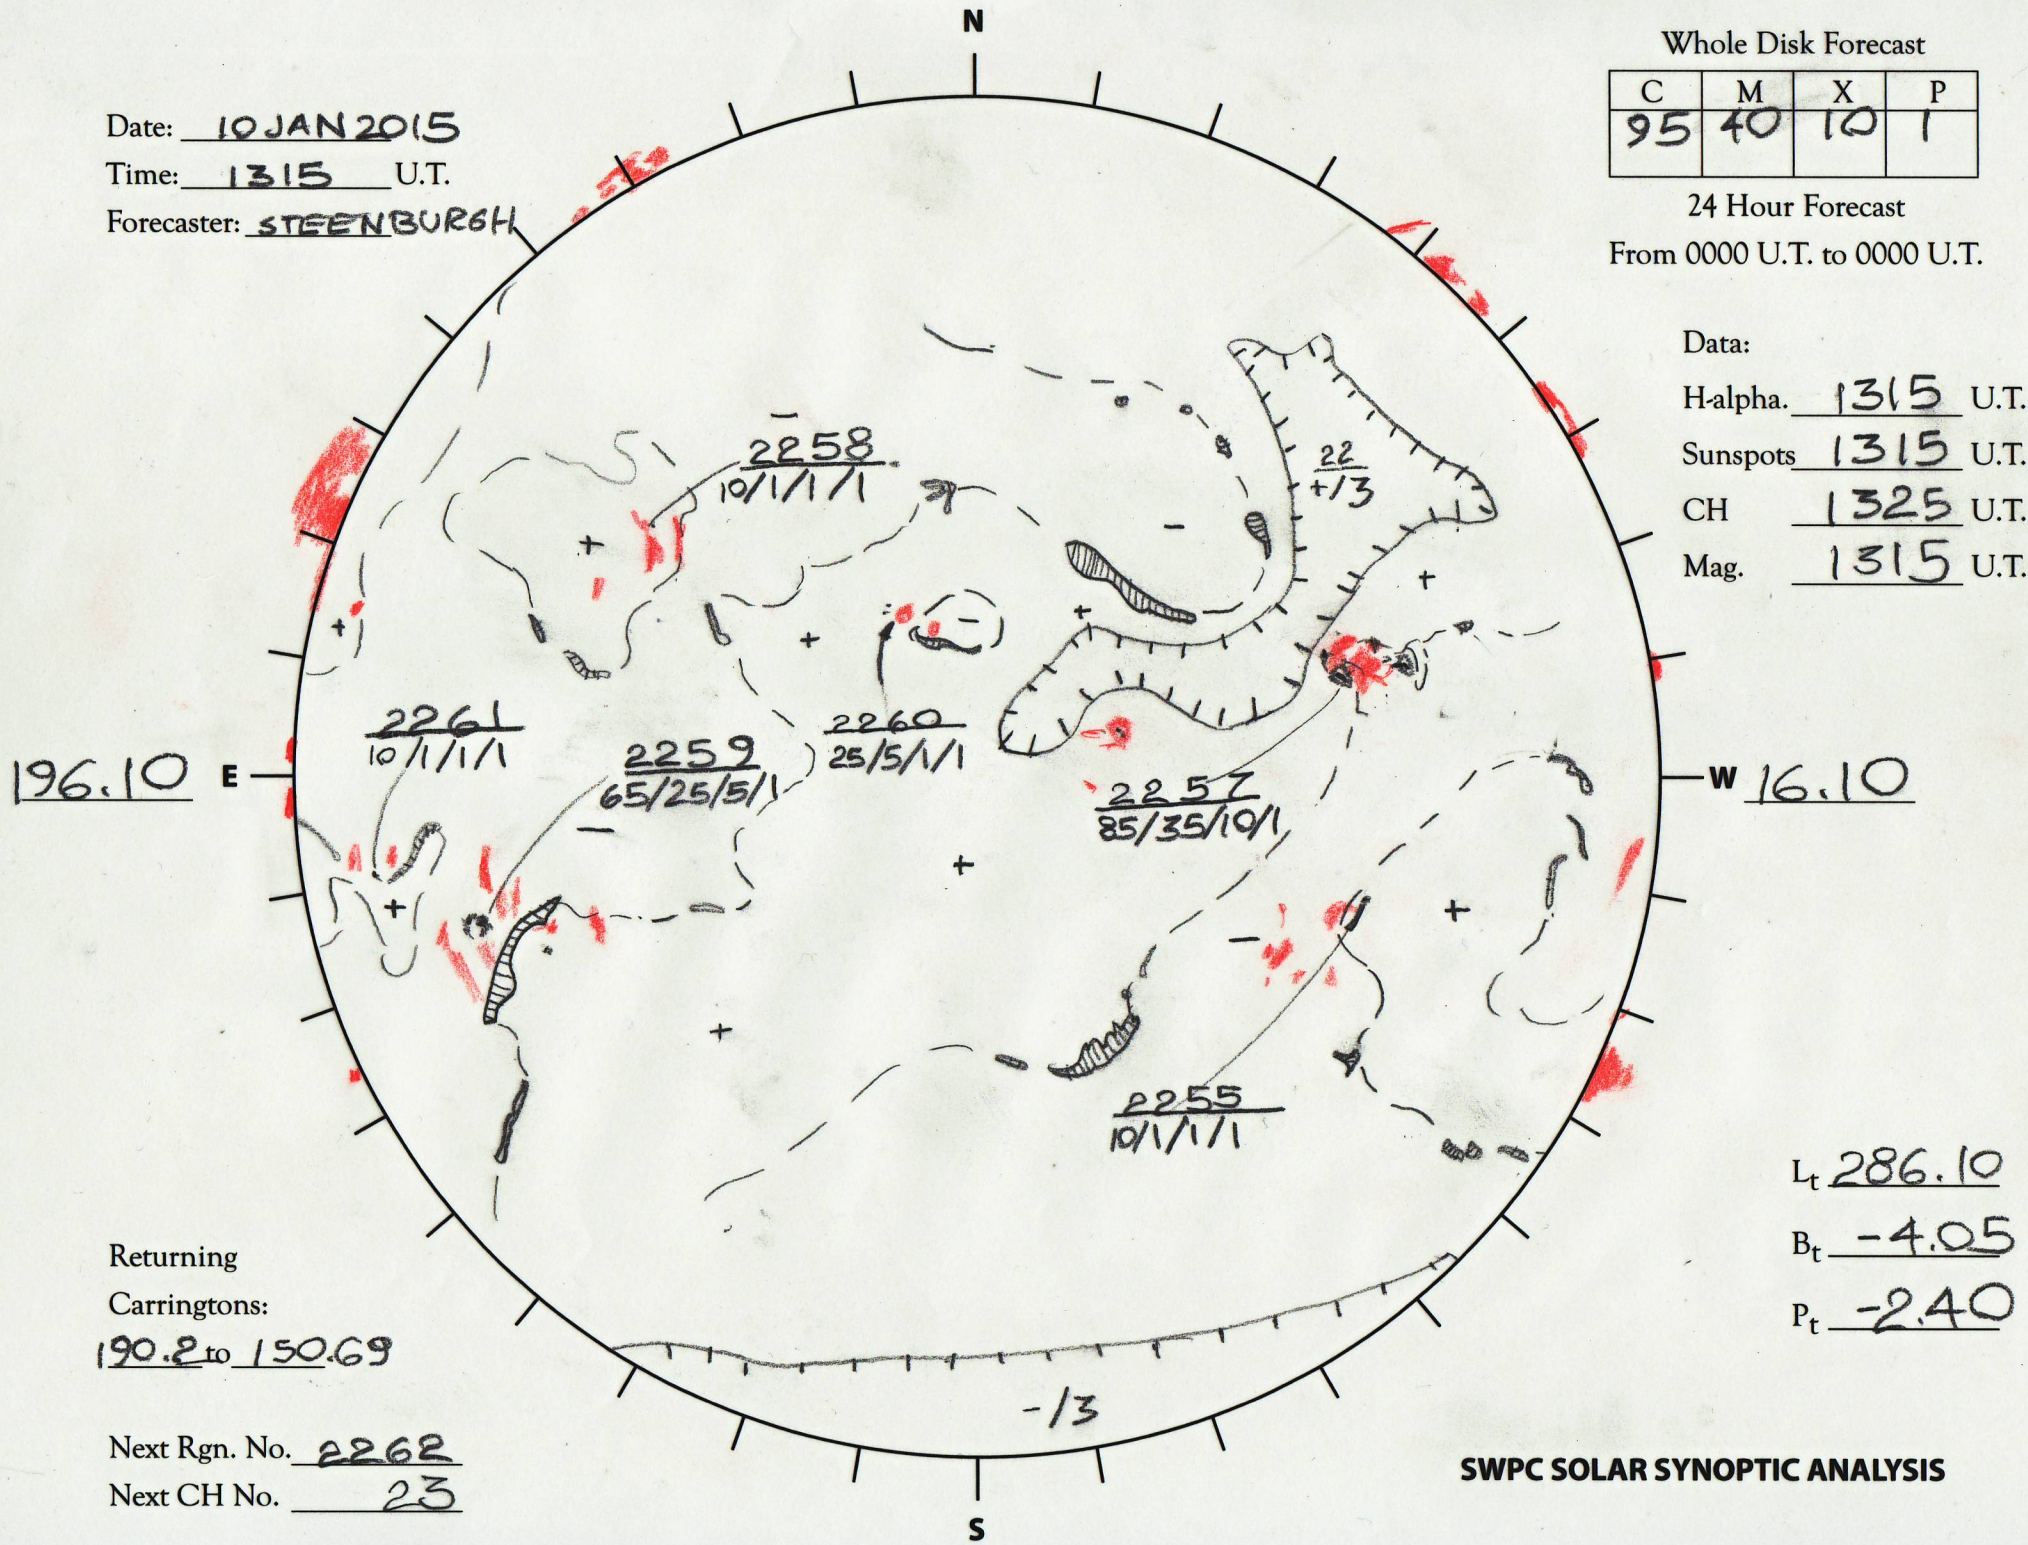

Date: 10 JAN 2015

Time: 1315 U.T.

Forecaster: STEENBURGH

Whole Disk Forecast

C	M	X	P
95	40	10	1

24 Hour Forecast

From 0000 U.T. to 0000 U.T.

Data:

H-alpha. 1315 U.T.

Sunspots 1315 U.T.

CH 1325 U.T.

Mag. 1315 U.T.

Returning

Carringtons:

190.2 to 150.69

Next Rgn. No. 2262

Next CH No. 23

L_t 286.10

B_t -4.05

P_t -2.40