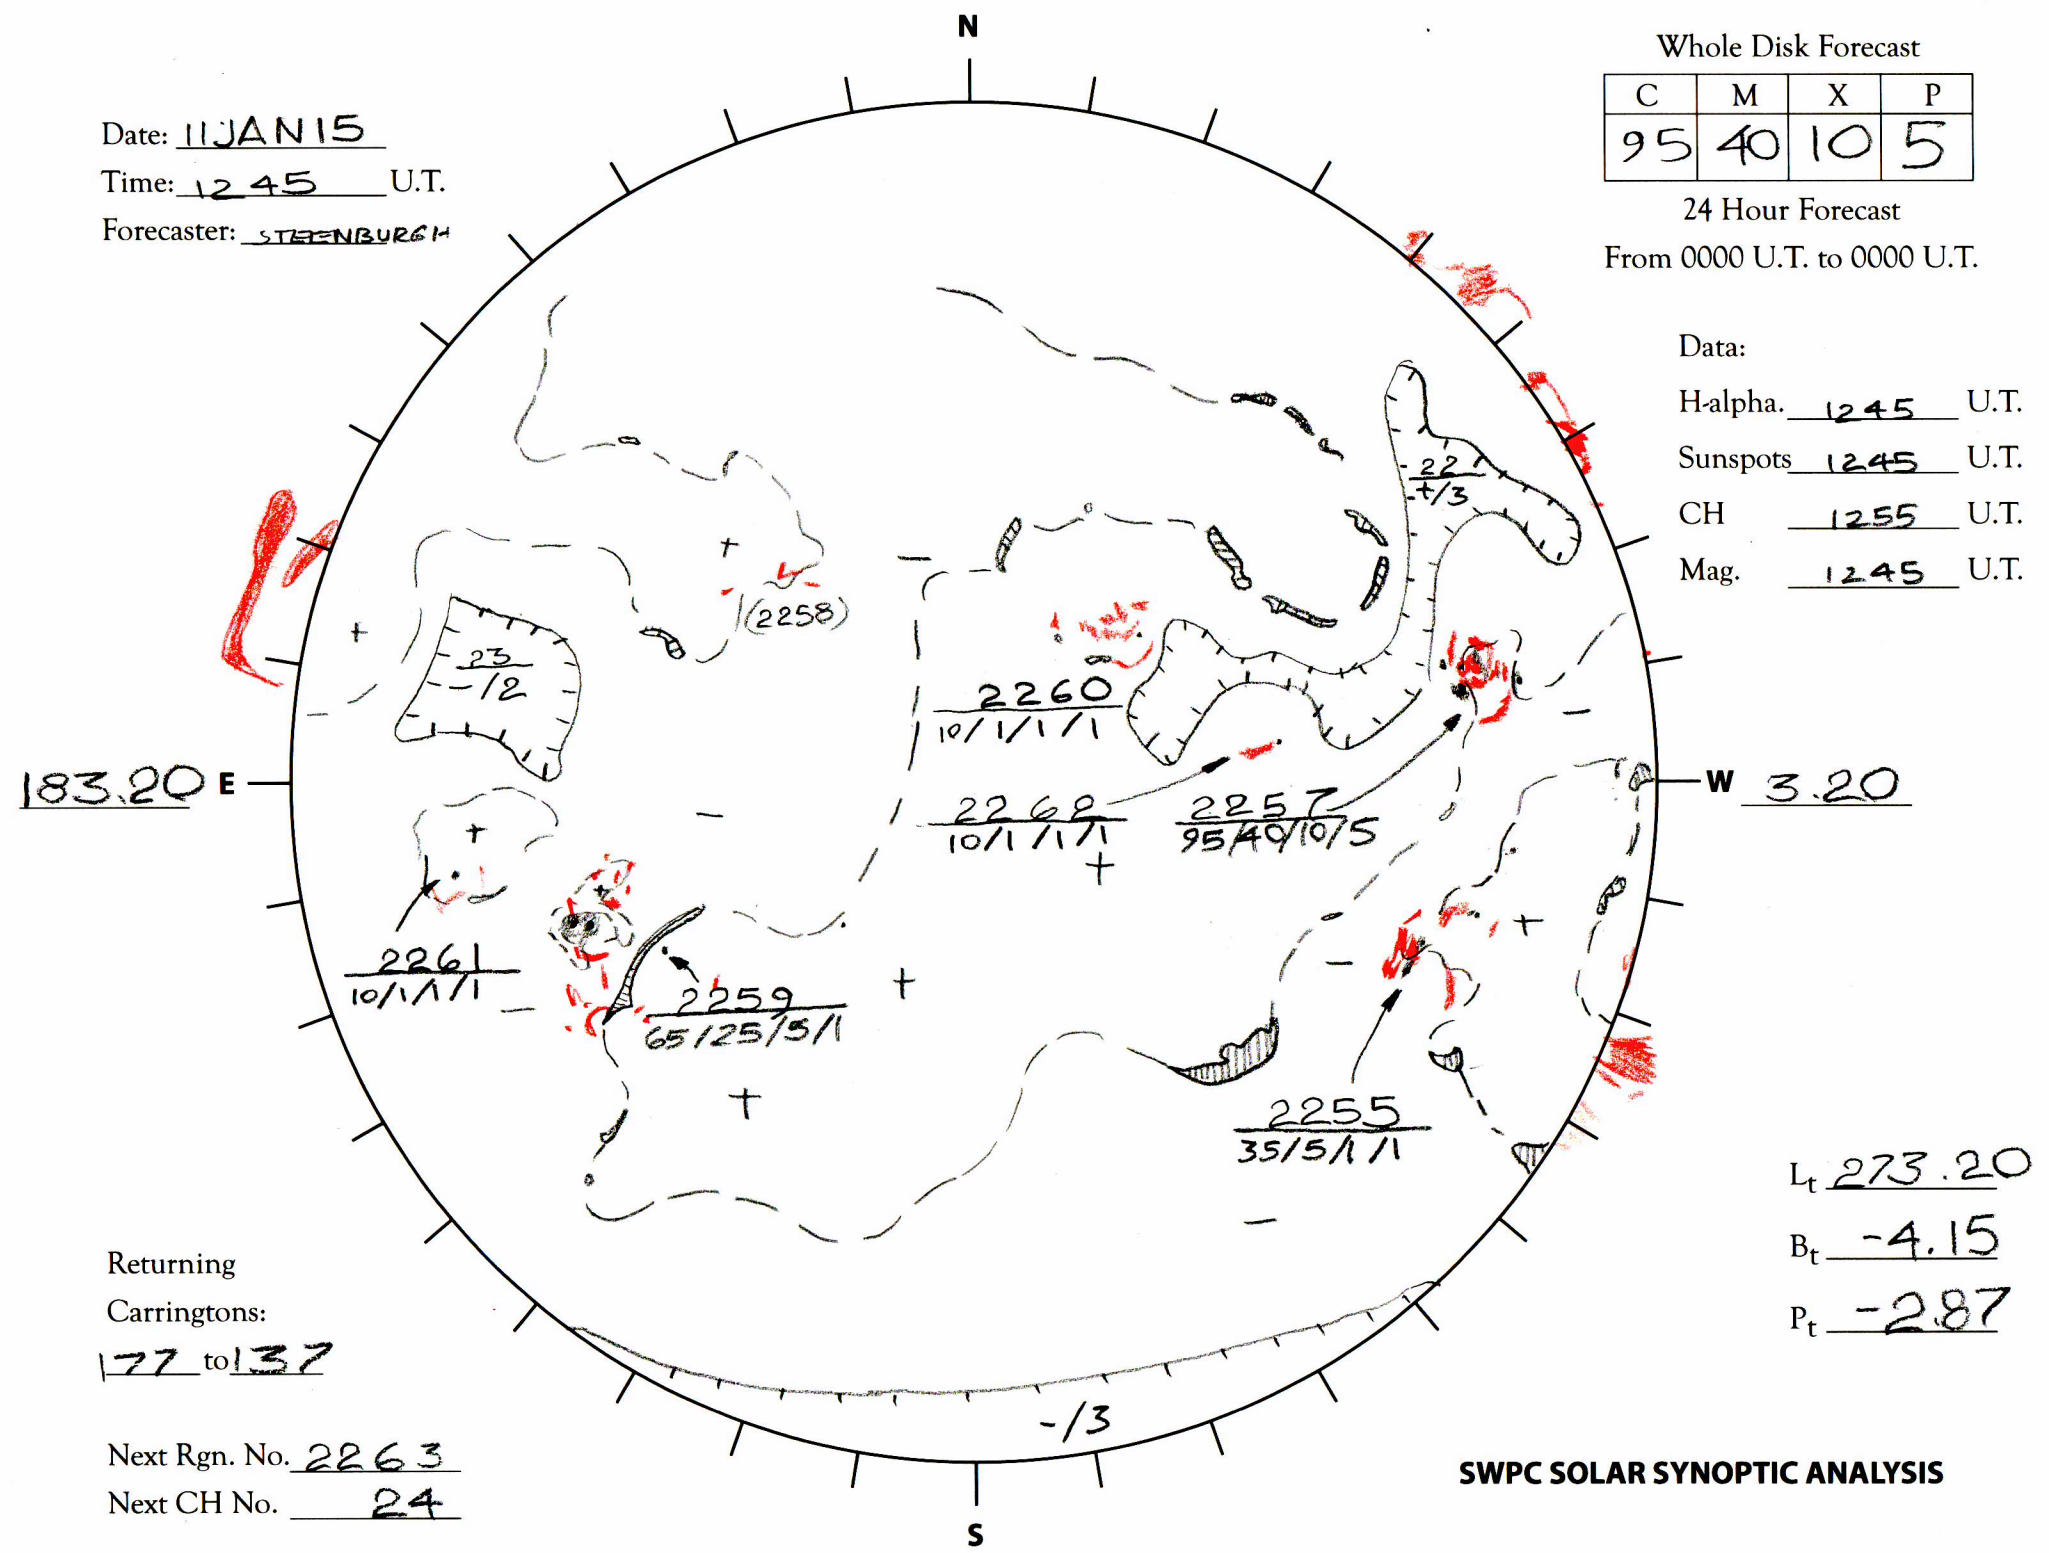

Date: 11 JAN 15
 Time: 1245 U.T.
 Forecaster: STEENBURGH

Whole Disk Forecast

C	M	X	P
95	40	10	5

24 Hour Forecast
 From 0000 U.T. to 0000 U.T.

Data:
 H-alpha. 1245 U.T.
 Sunspots 1245 U.T.
 CH 1255 U.T.
 Mag. 1245 U.T.

183.20 E

W 3.20

Returning
 Carringtons:
77 to 37

Next Rgn. No. 2263
 Next CH No. 24

L_t 273.20
 B_t -4.15
 P_t -2.87