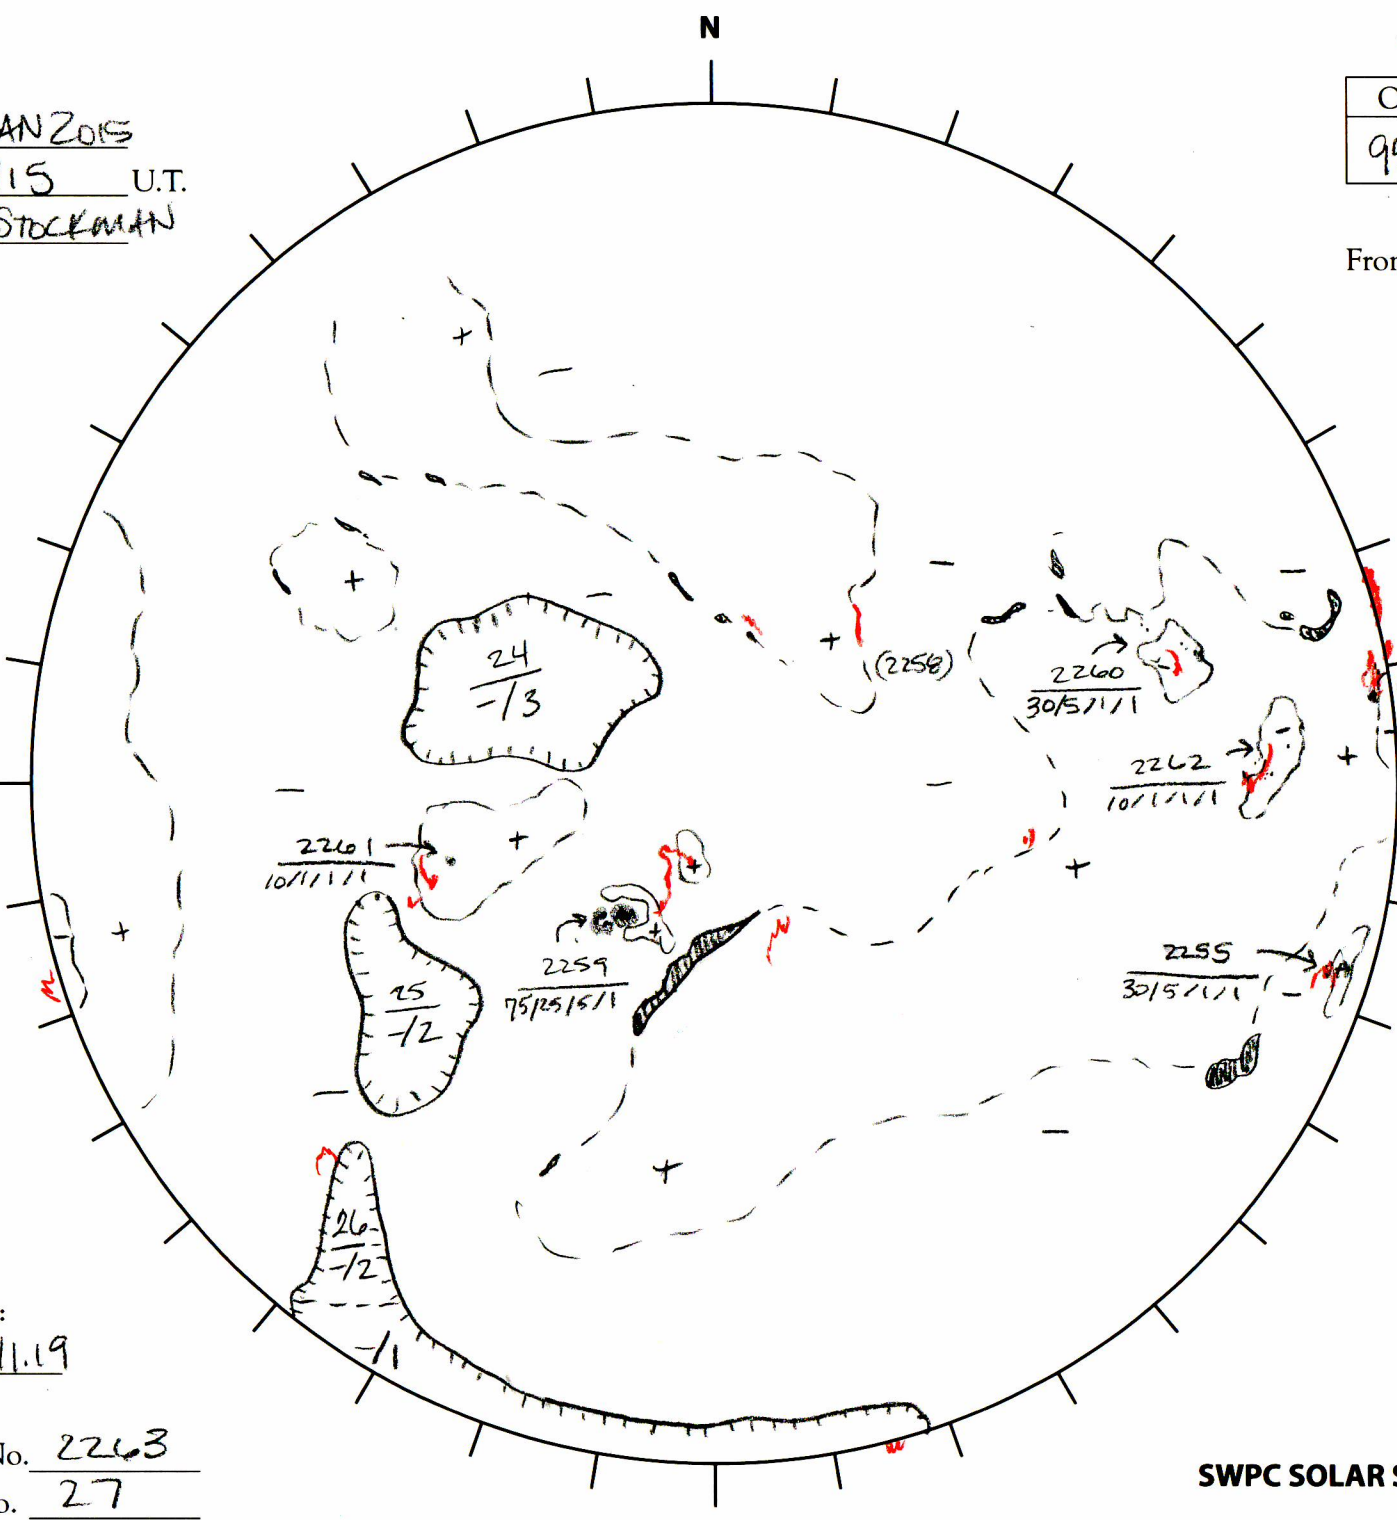

Date: 13 JAN 2015
 Time: 1715 U.T.
 Forecaster: STOCKMAN

Whole Disk Forecast

C	M	X	P
95	45	10	5

24 Hour Forecast
 From 0000 U.T. to 0000 U.T.

Data:

H-alpha. 1715 U.T.

Sunspots 1712 U.T.

CH 1713 U.T.

Mag. 1715 U.T.

154.40 E

W 334.40

Returning
 Carringtons:
150.09 to 111.19

Next Rgn. No. 2263
 Next CH No. 27

L_t 244.40

B_t -4.38

P_t -3.91