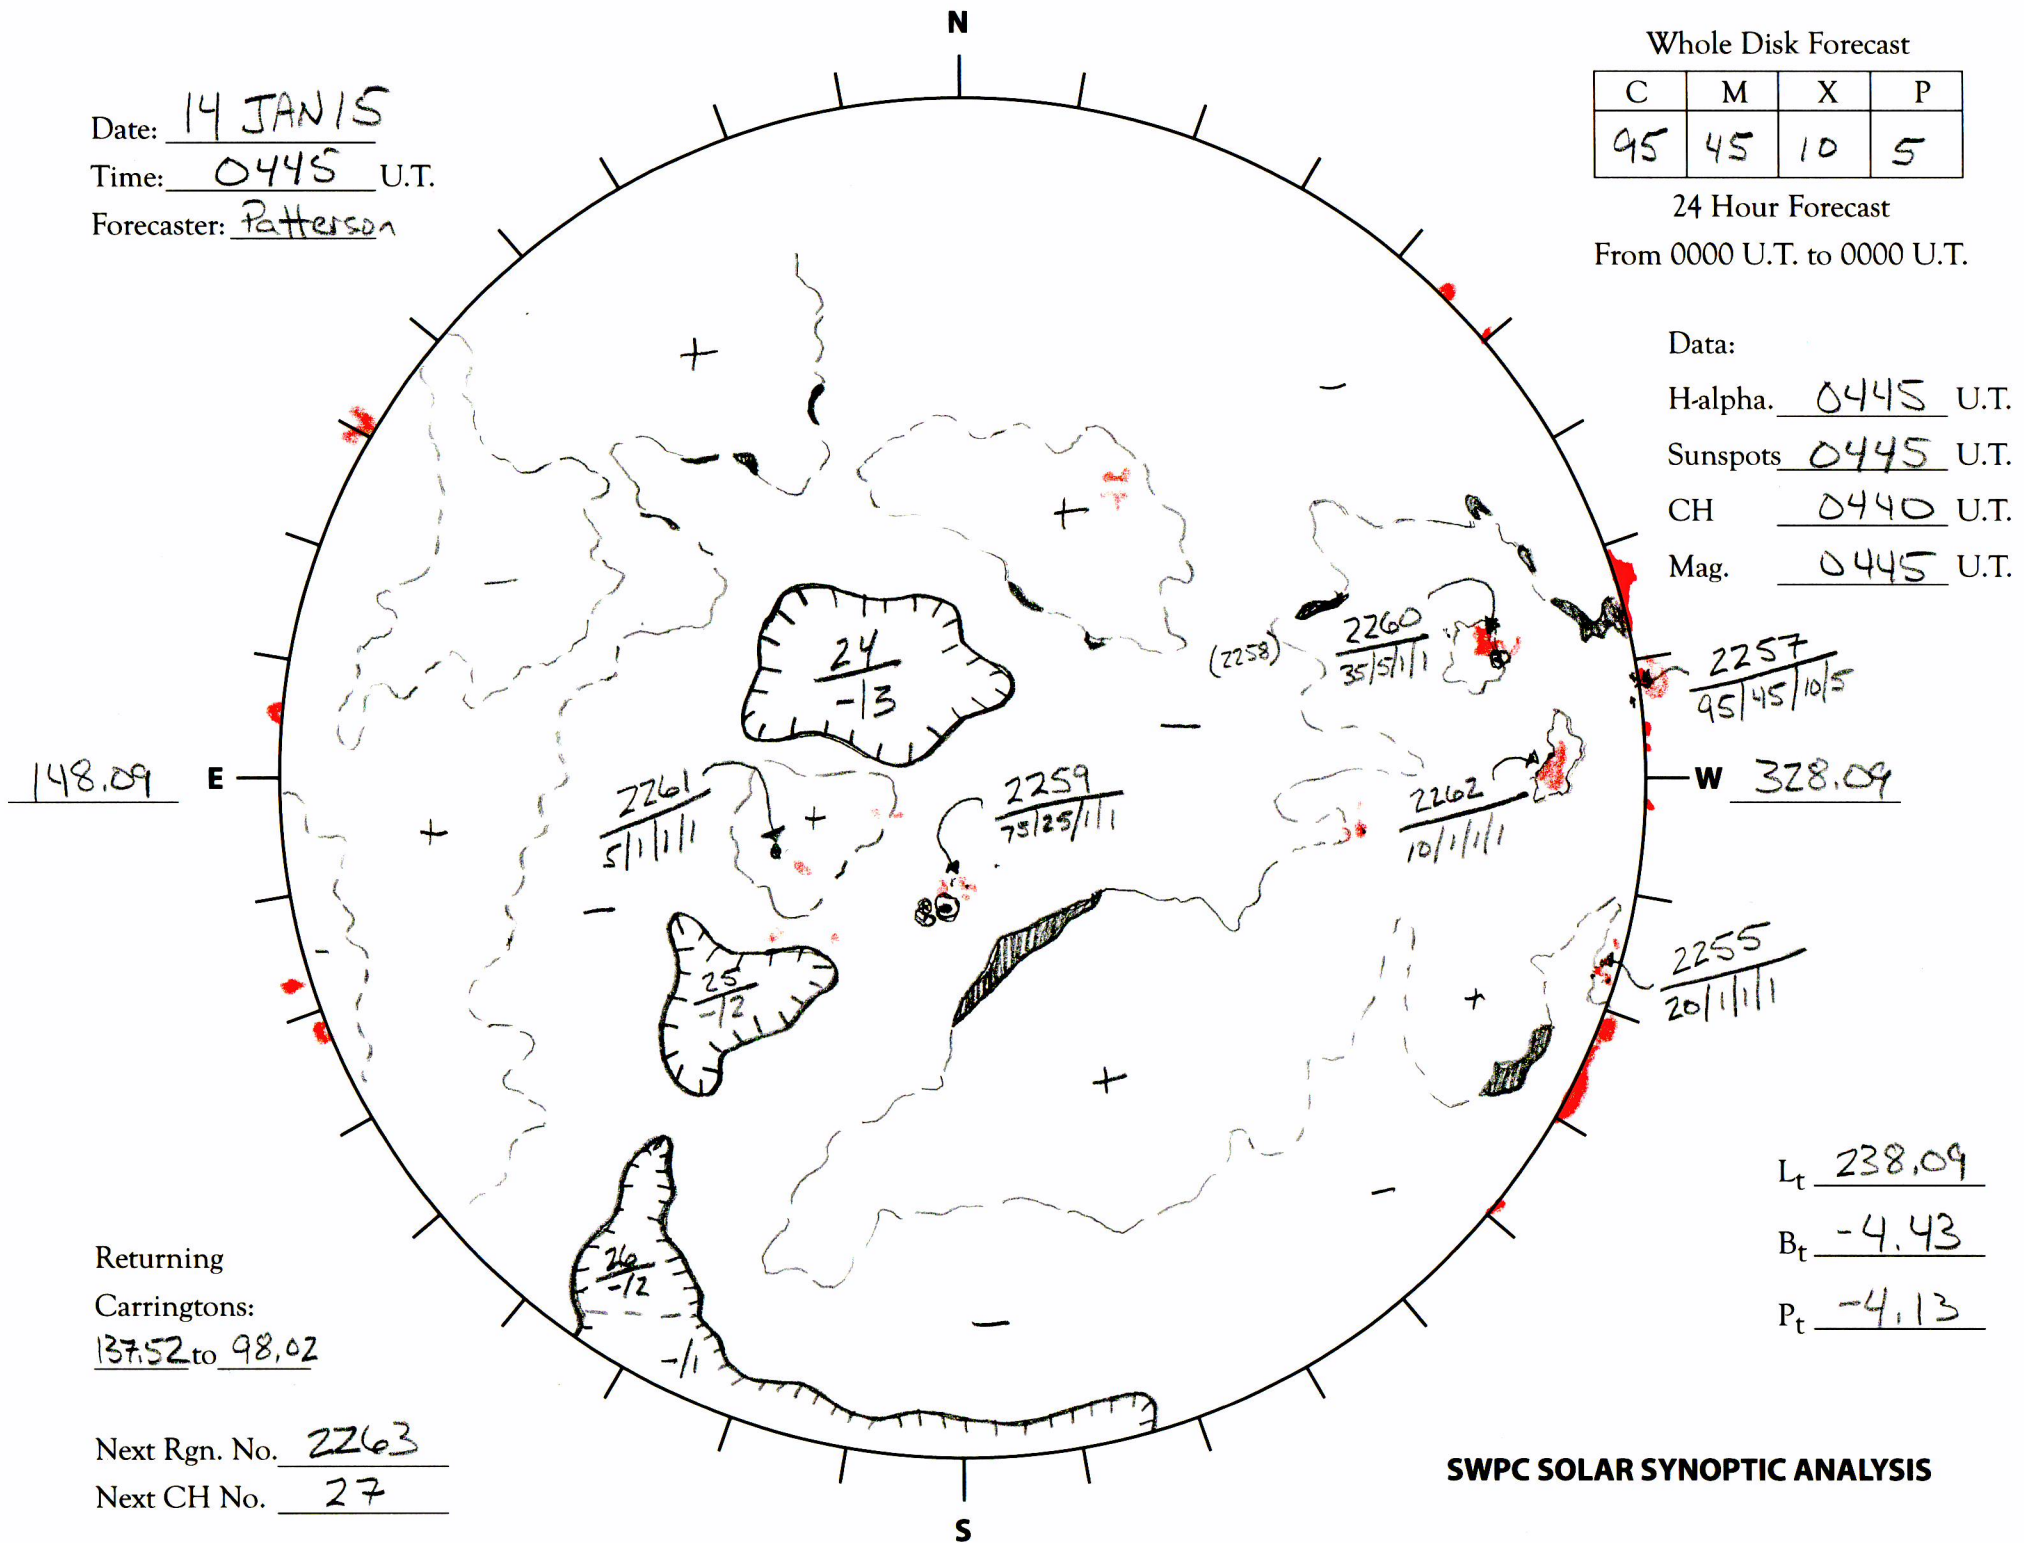

Date: 14 JAN 15
 Time: 0445 U.T.
 Forecaster: Patterson

Whole Disk Forecast

C	M	X	P
95	45	10	5

24 Hour Forecast
 From 0000 U.T. to 0000 U.T.

Data:

H-alpha. 0445 U.T.

Sunspots 0445 U.T.

CH 0440 U.T.

Mag. 0445 U.T.

148.09

E

328.09

W

Returning
 Carringtons:
137.52 to 98.02

Next Rgn. No. 2263

Next CH No. 27

L_t 238.09

B_t -4.43

P_t -4.13