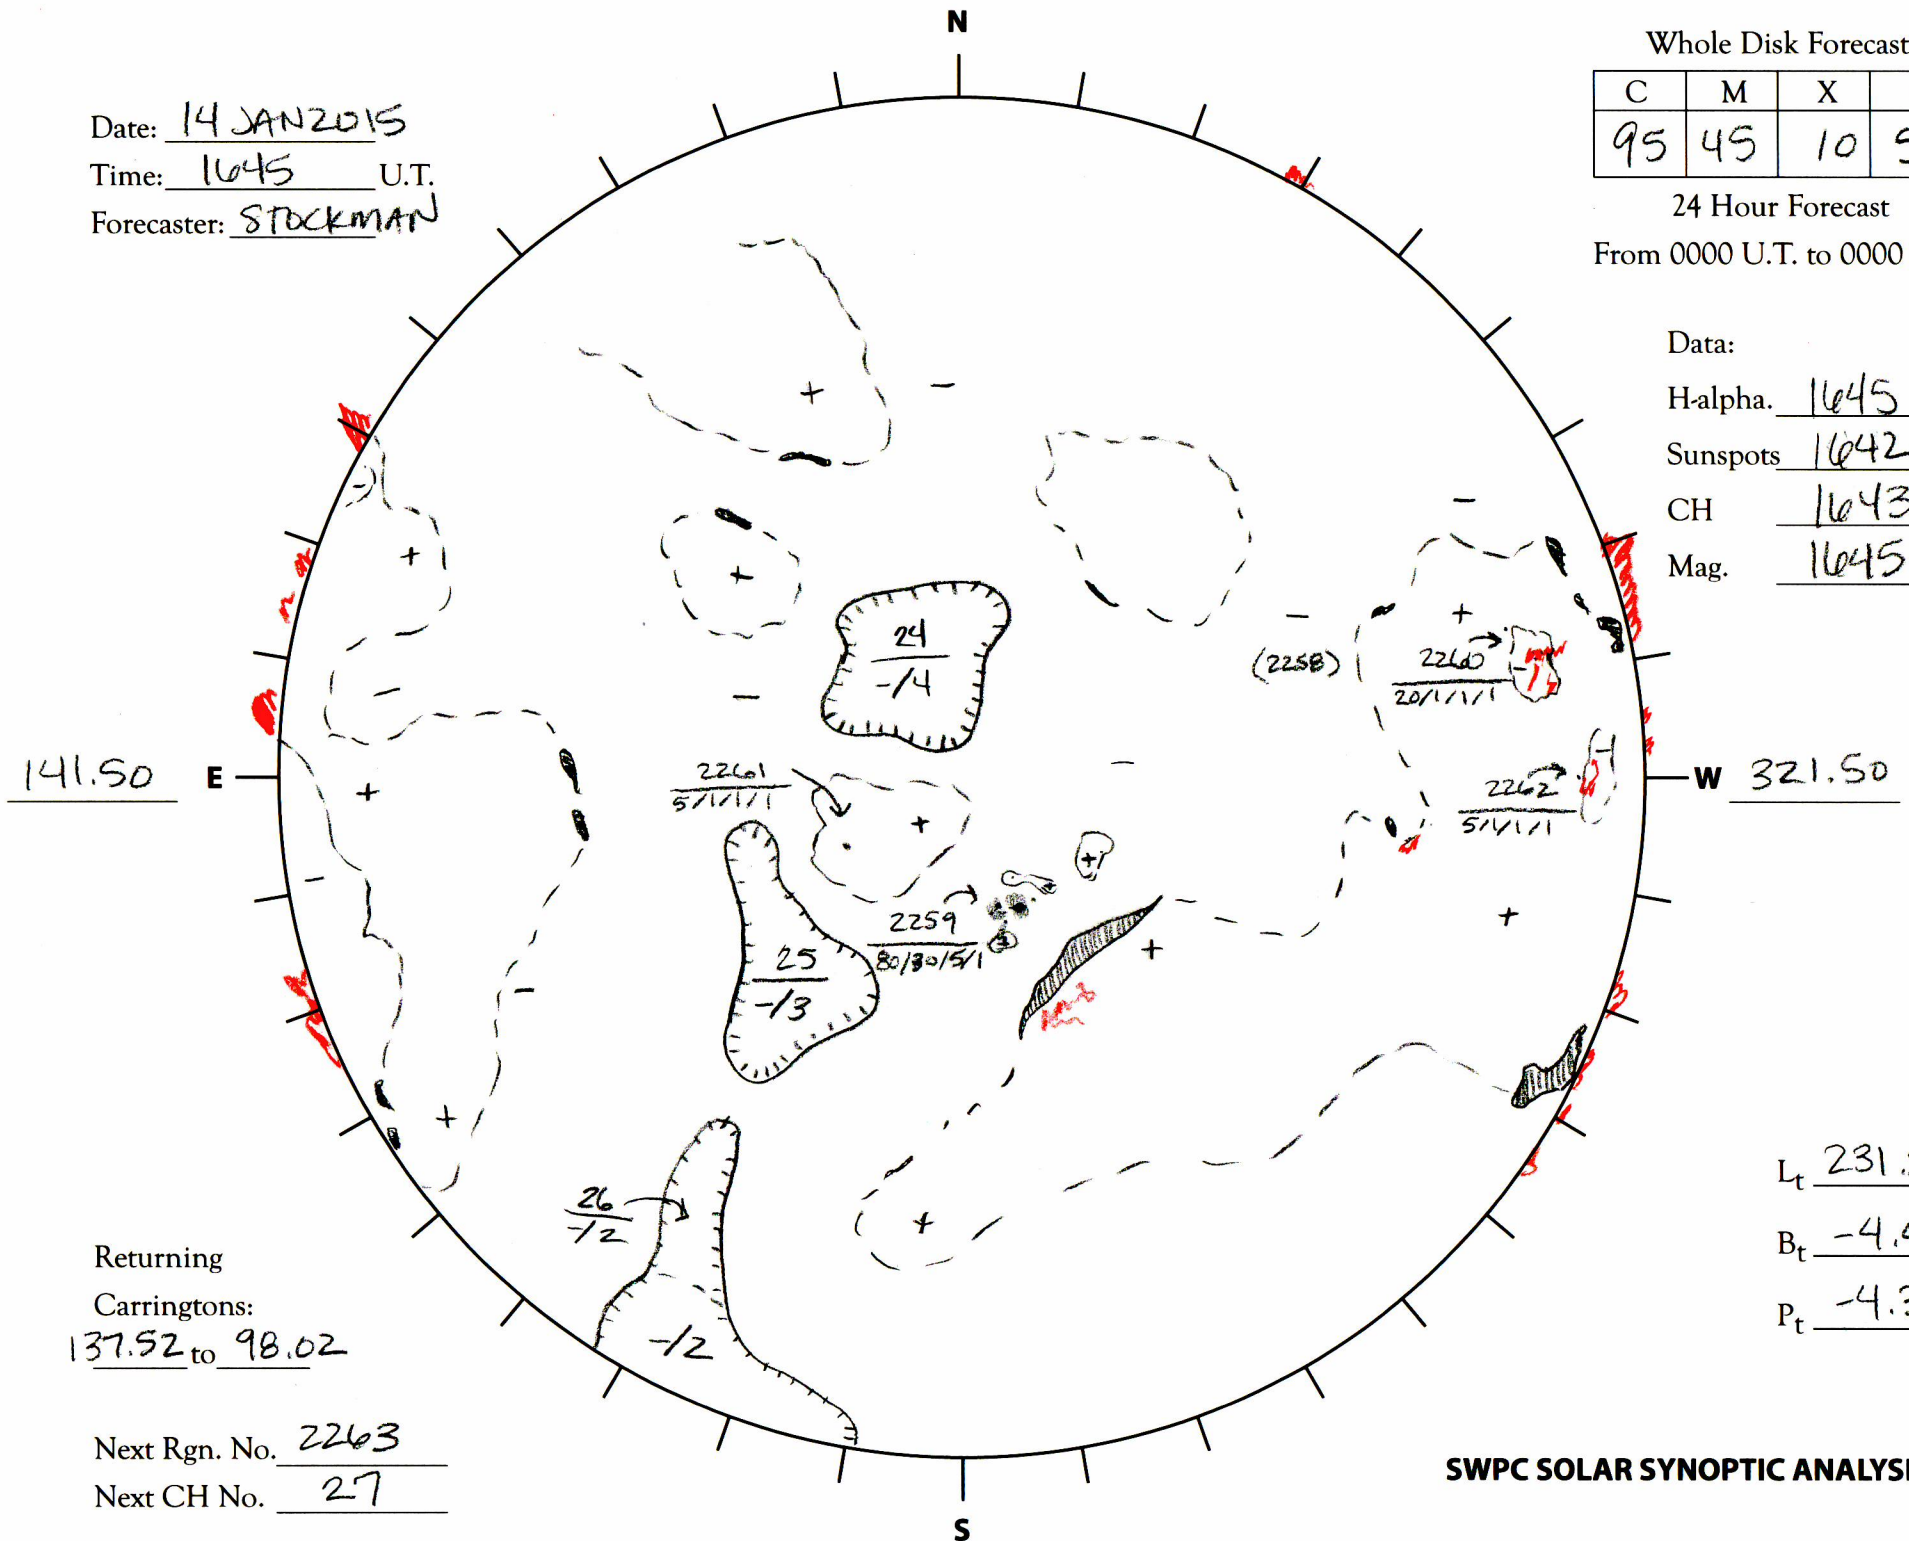

Date: 14 JAN 2015
 Time: 1645 U.T.
 Forecaster: STOCKMAN

Whole Disk Forecast

C	M	X	P
95	45	10	5

24 Hour Forecast
 From 0000 U.T. to 0000 U.T.

Data:

H-alpha. 1645 U.T.

Sunspots 1642 U.T.

CH 1643 U.T.

Mag. 1645 U.T.

141.50 E

W 321.50

Returning
 Carringtons:
137.52 to 98.02

Next Rgn. No. 2263
 Next CH No. 27

L_t 231.50

B_t -4.48

P_t -4.37