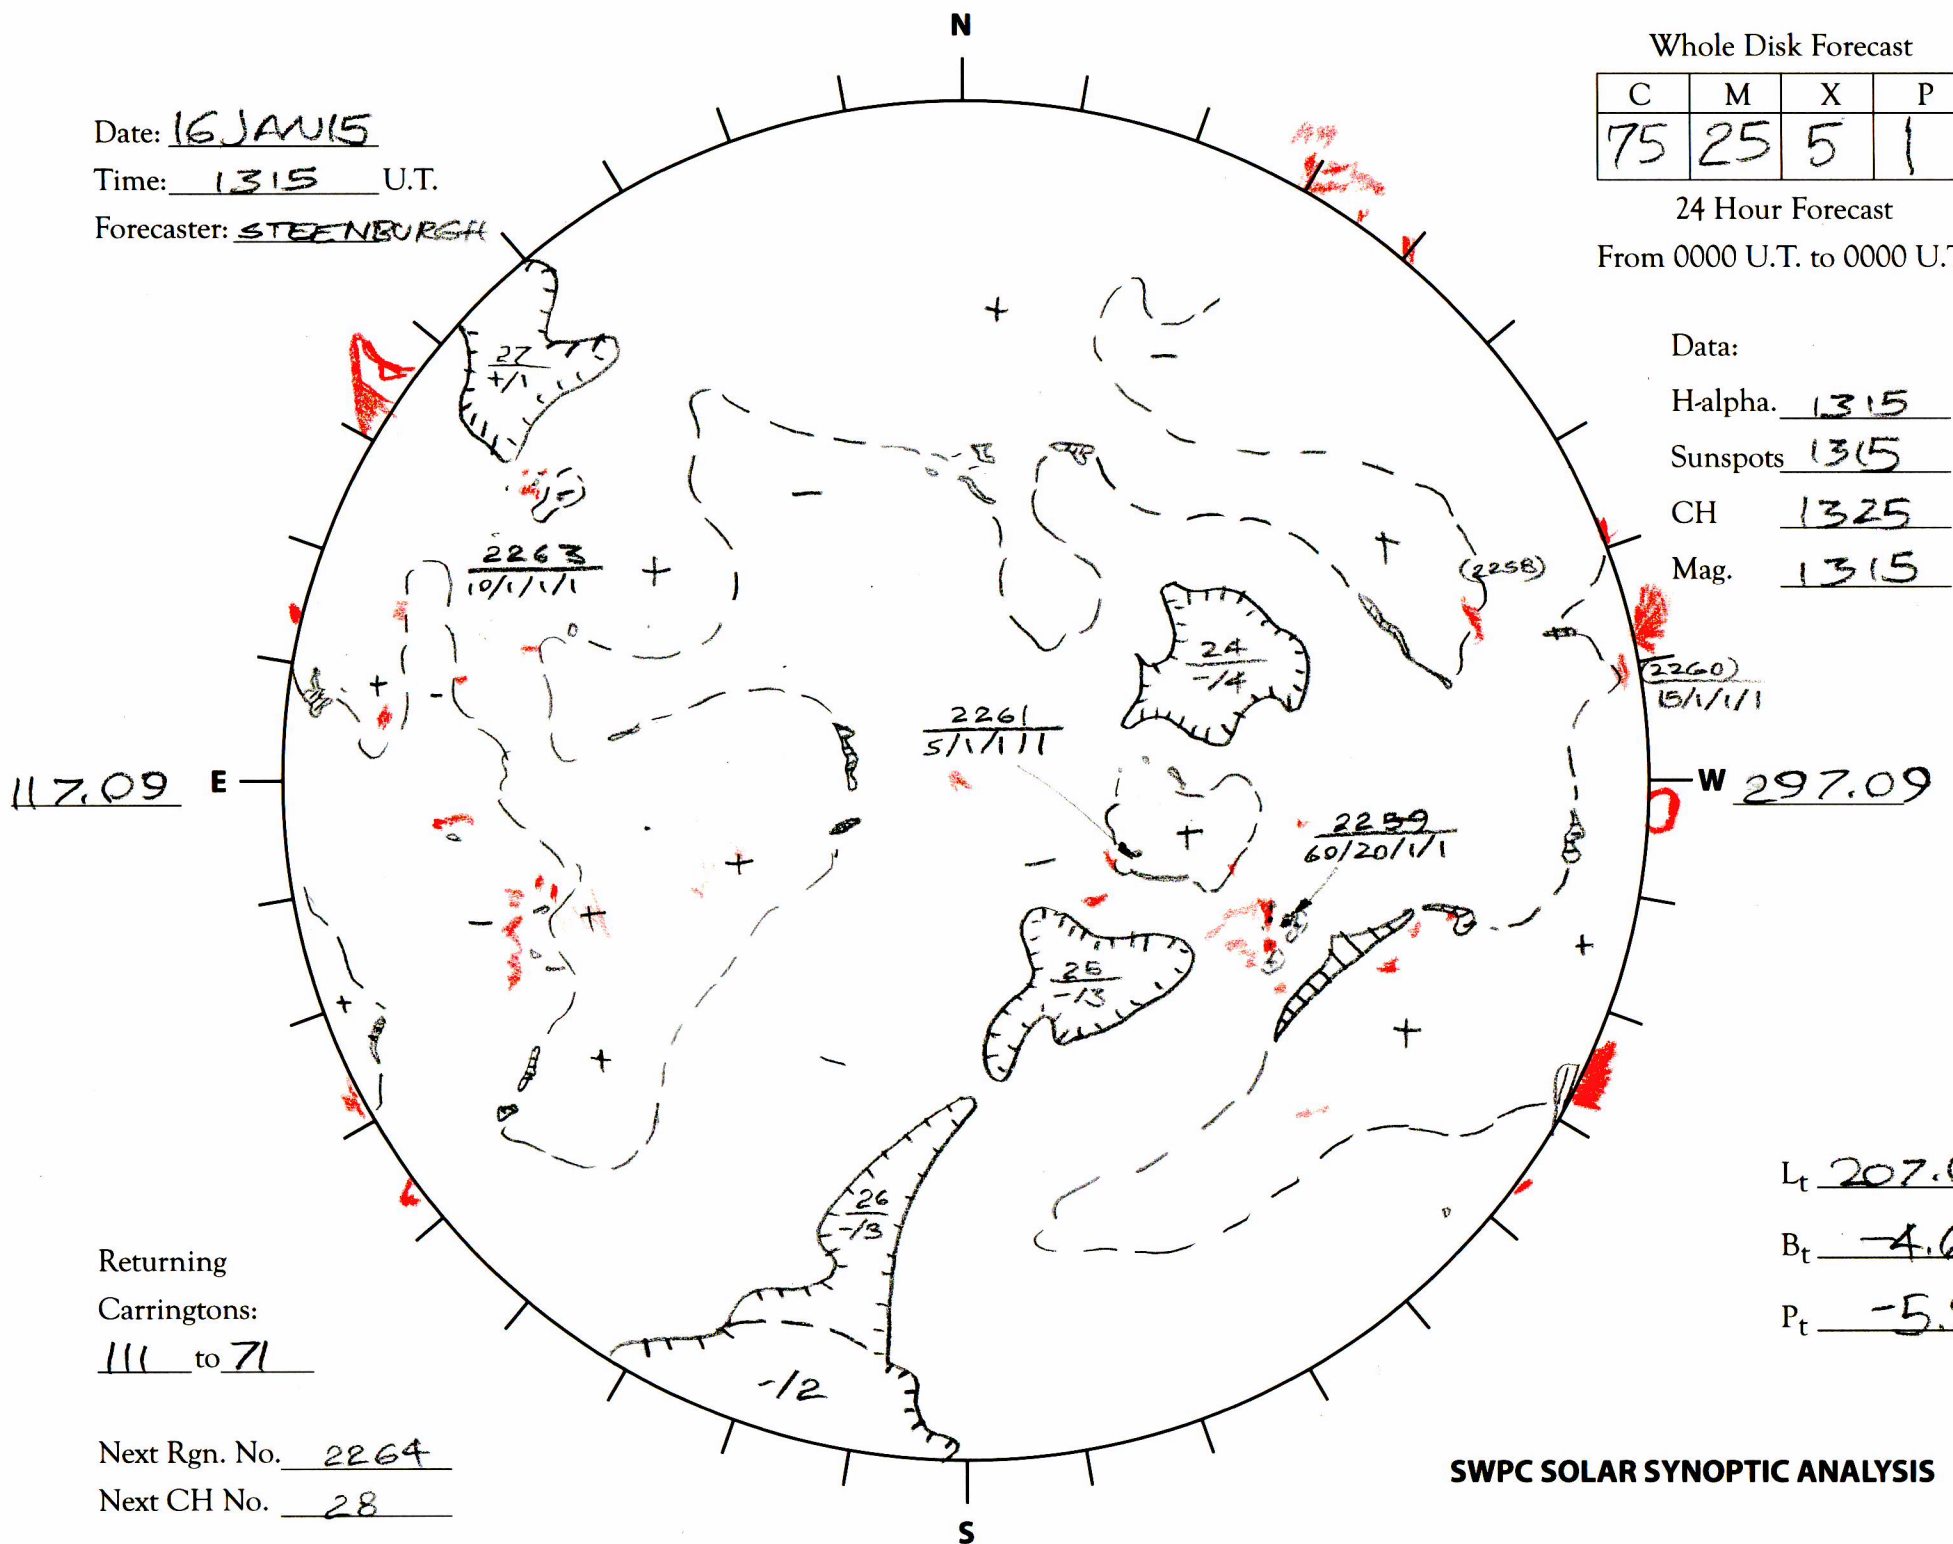

Date: 16 JAN 15
 Time: 1315 U.T.
 Forecaster: STEENBURGH

Whole Disk Forecast

C	M	X	P
75	25	5	1

24 Hour Forecast
 From 0000 U.T. to 0000 U.T.

Data:

H-alpha. 1315 U.T.

Sunspots 1315 U.T.

CH 1325 U.T.

Mag. 1315 U.T.

Returning
 Carringtons:
111 to 71

Next Rgn. No. 2264
 Next CH No. 28

L_t 207.09
 B_t -4.66
 P_t -5.23