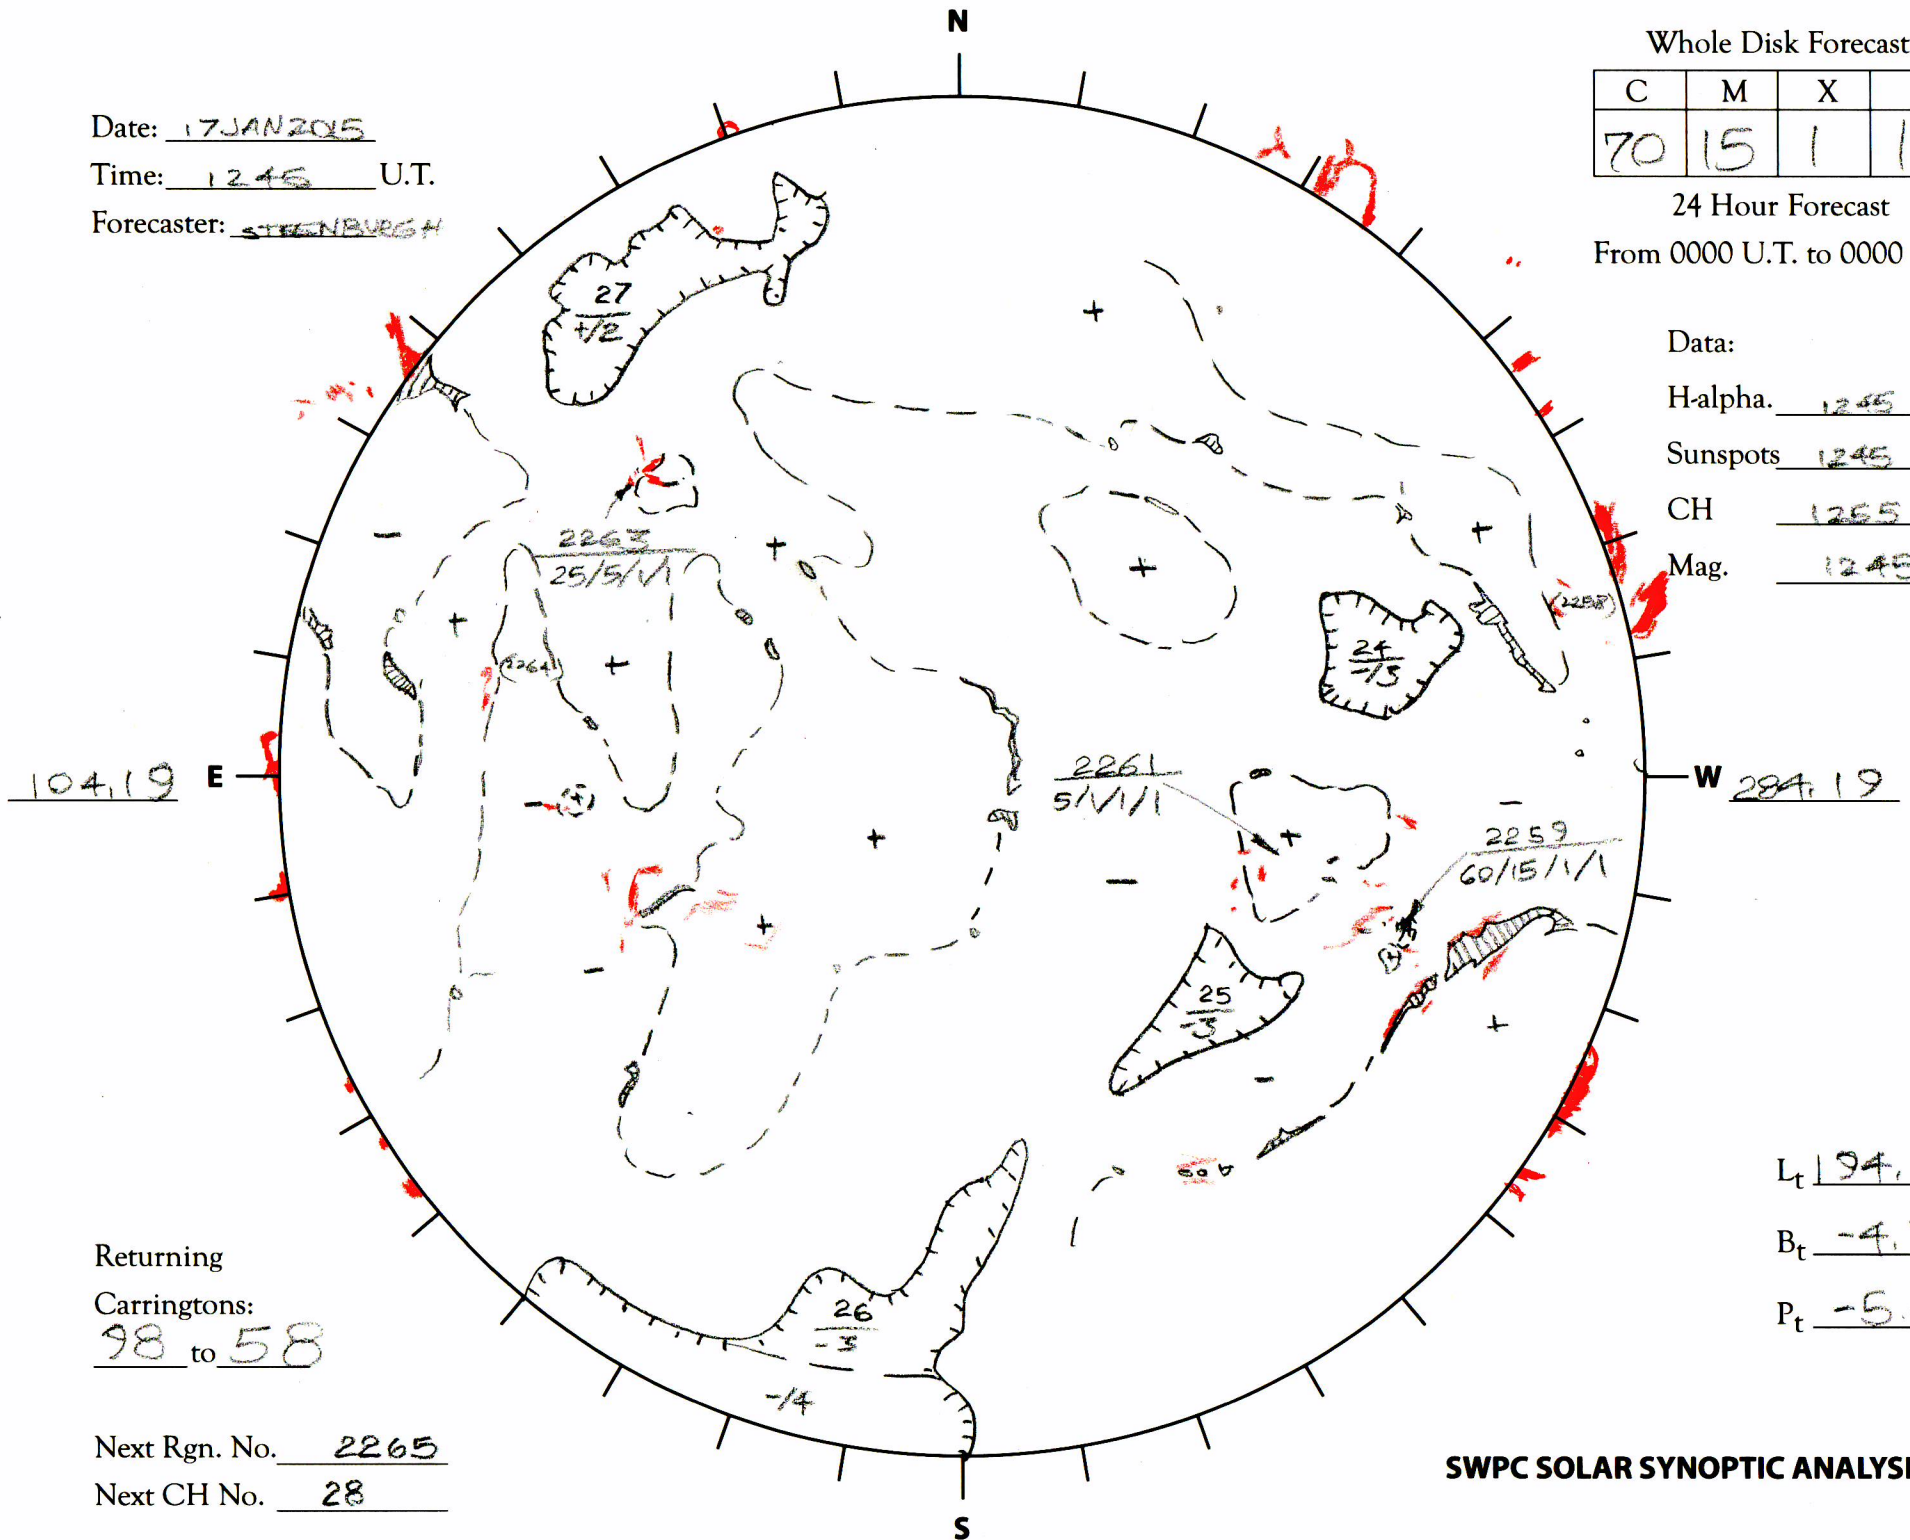

Date: 17 JAN 2015
 Time: 1245 U.T.
 Forecaster: STEENBURGH

Whole Disk Forecast

C	M	X	P
70	15	1	1

24 Hour Forecast
 From 0000 U.T. to 0000 U.T.

Data:

H-alpha. 1245 U.T.

Sunspots 1245 U.T.

CH 1255 U.T.

Mag. 1245 U.T.

Returning
 Carringtons:
98 to 58

Next Rgn. No. 2265

Next CH No. 28

L_t 194.19

B_t -4.76

P_t -5.69