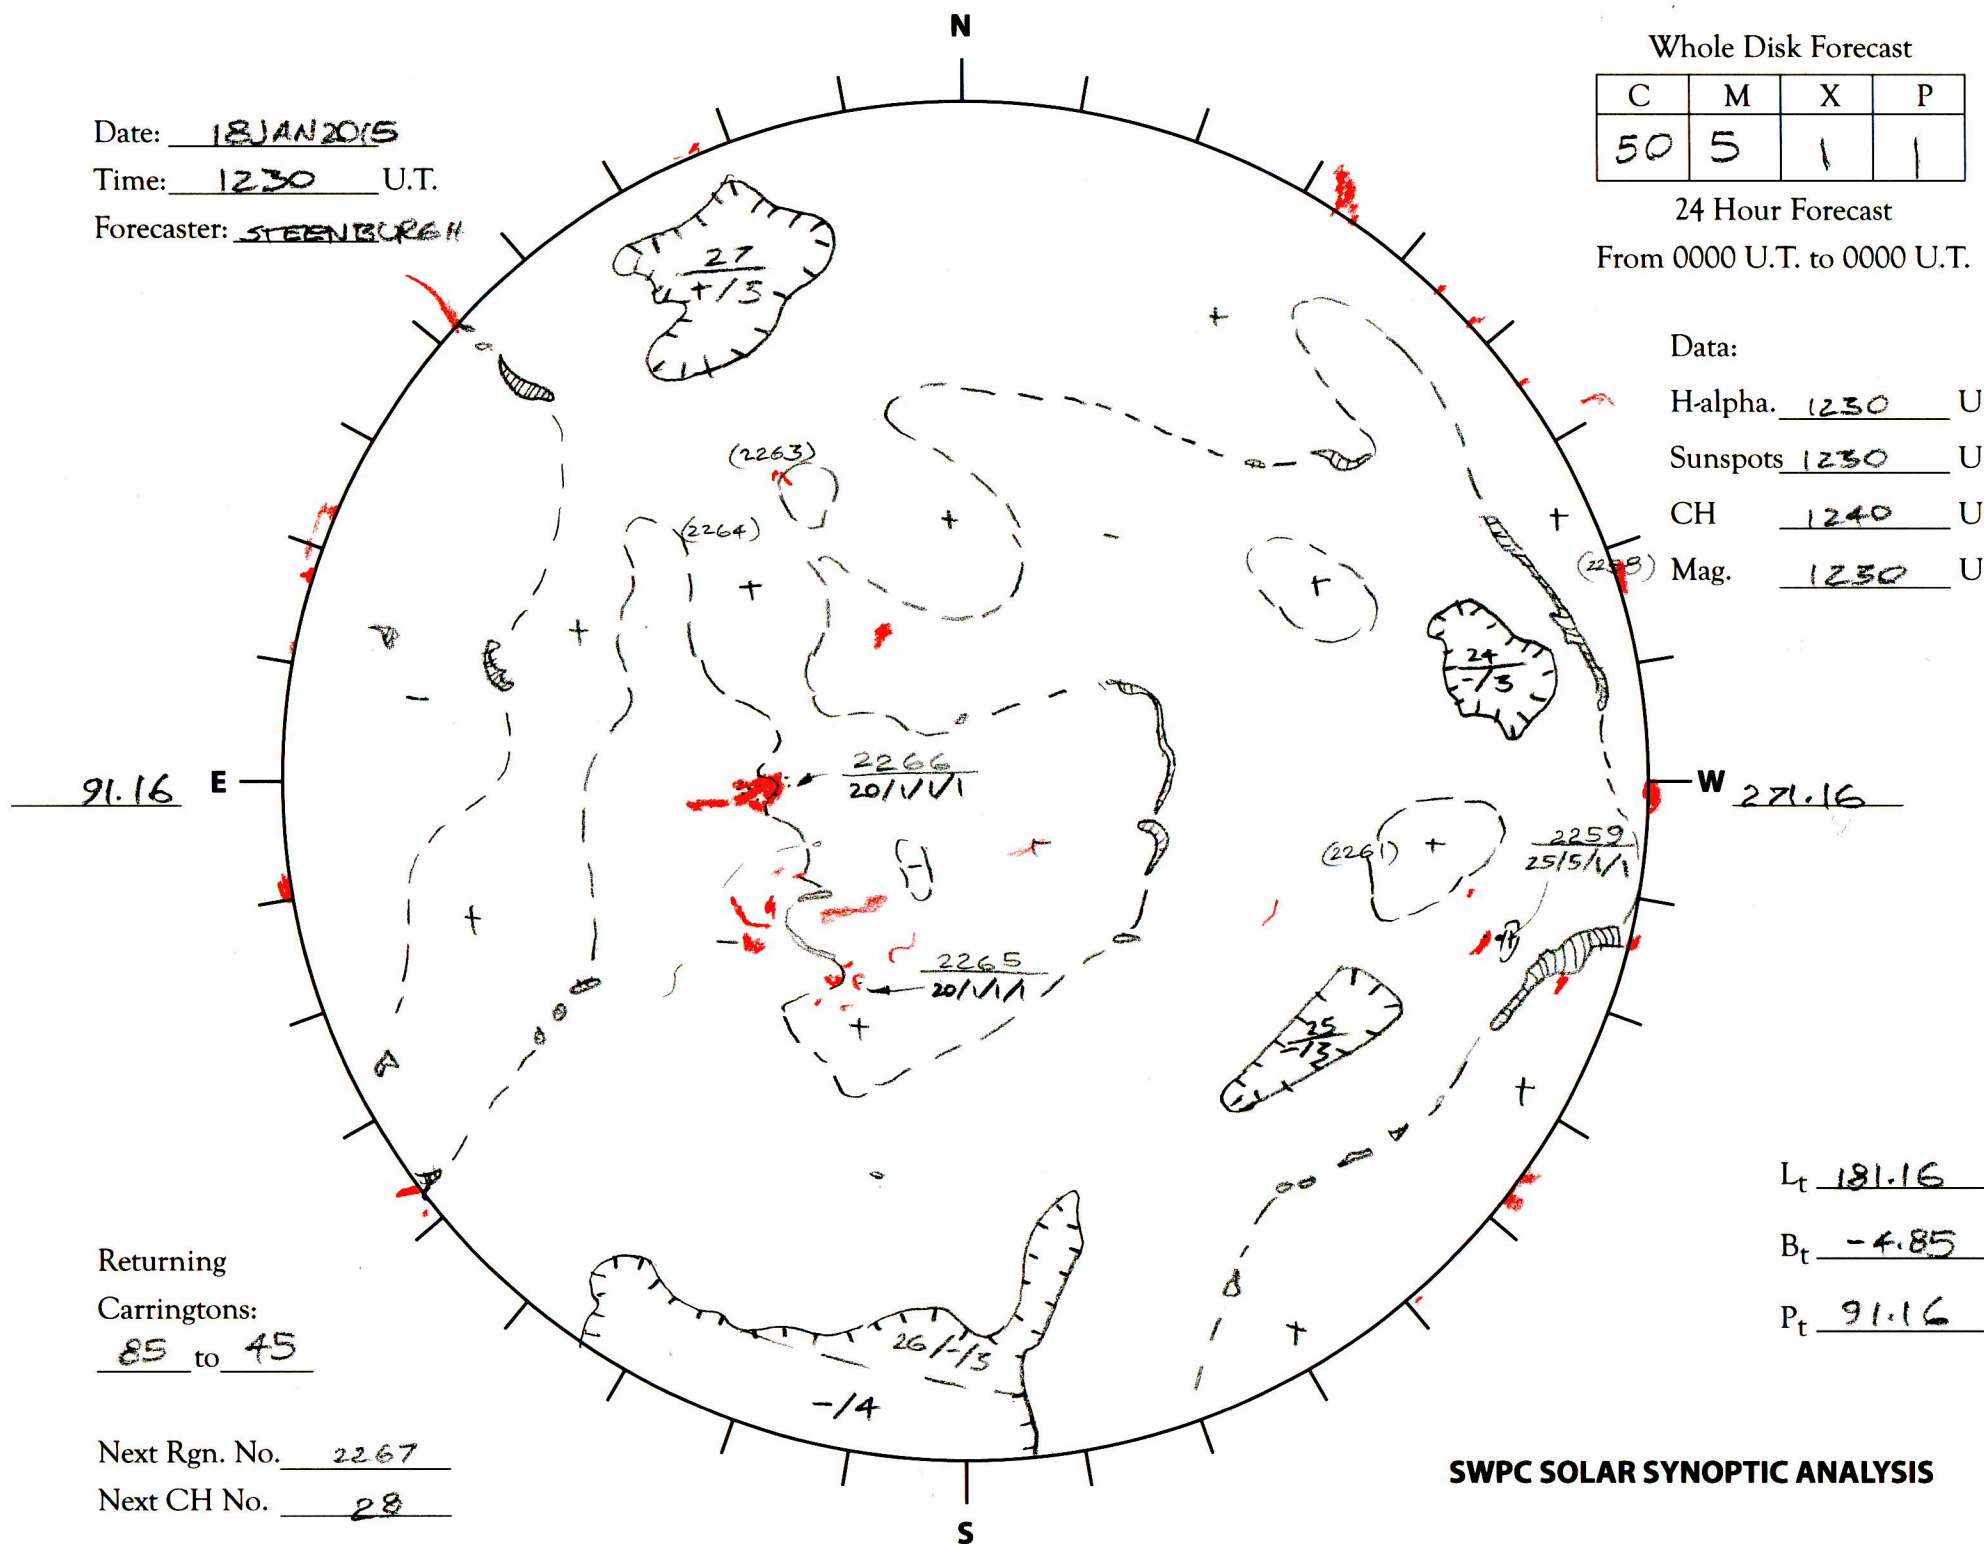

Date: 18 JAN 2015
 Time: 1230 U.T.
 Forecaster: STEENBURGH

Whole Disk Forecast

C	M	X	P
50	5	1	1

24 Hour Forecast
 From 0000 U.T. to 0000 U.T.

Data:

H-alpha. 1230 U.T.

Sunspots 1230 U.T.

CH 1240 U.T.

Mag. 1230 U.T.

91.16 E

W 271.16

Returning
 Carringtons:
85 to 45

L_t 181.16

B_t -4.85

P_t 91.16

Next Rgn. No. 2267

Next CH No. 28