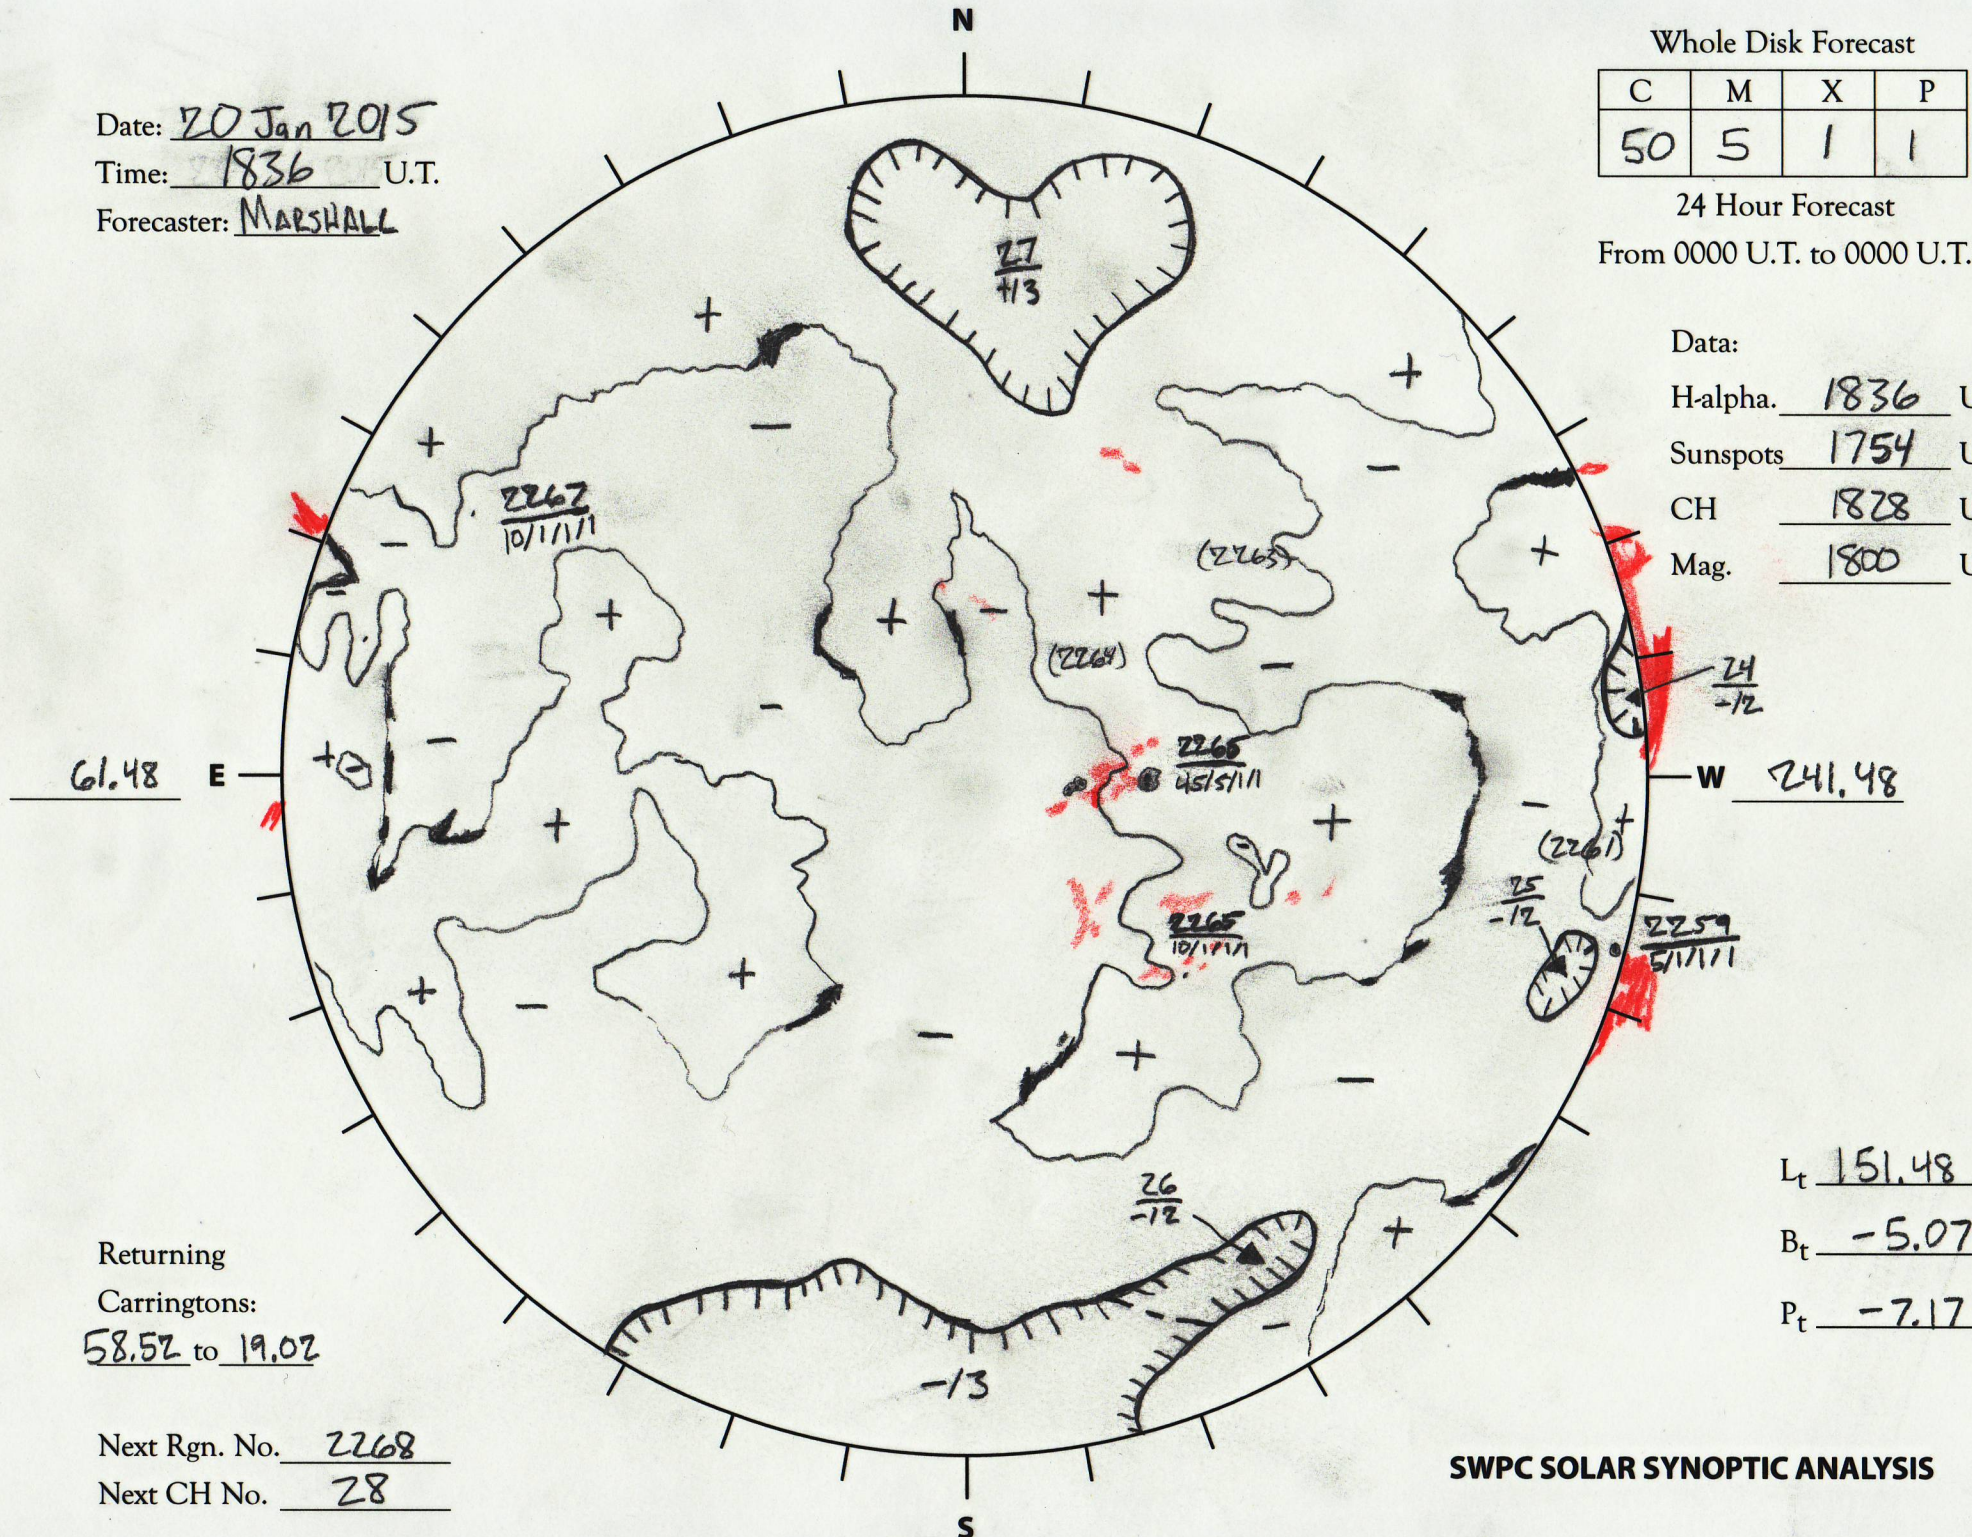

Date: 20 Jan 2015
 Time: 1836 U.T.
 Forecaster: MARSHALL

Whole Disk Forecast

C	M	X	P
50	5	1	1

24 Hour Forecast
 From 0000 U.T. to 0000 U.T.

Data:
 H-alpha. 1836 U.T.
 Sunspots 1754 U.T.
 CH 1828 U.T.
 Mag. 1800 U.T.

Returning
 Carringtons:
58.52 to 19.02

L_t 151.48
 B_t -5.07
 P_t -7.17

Next Rgn. No. 2268
 Next CH No. 28