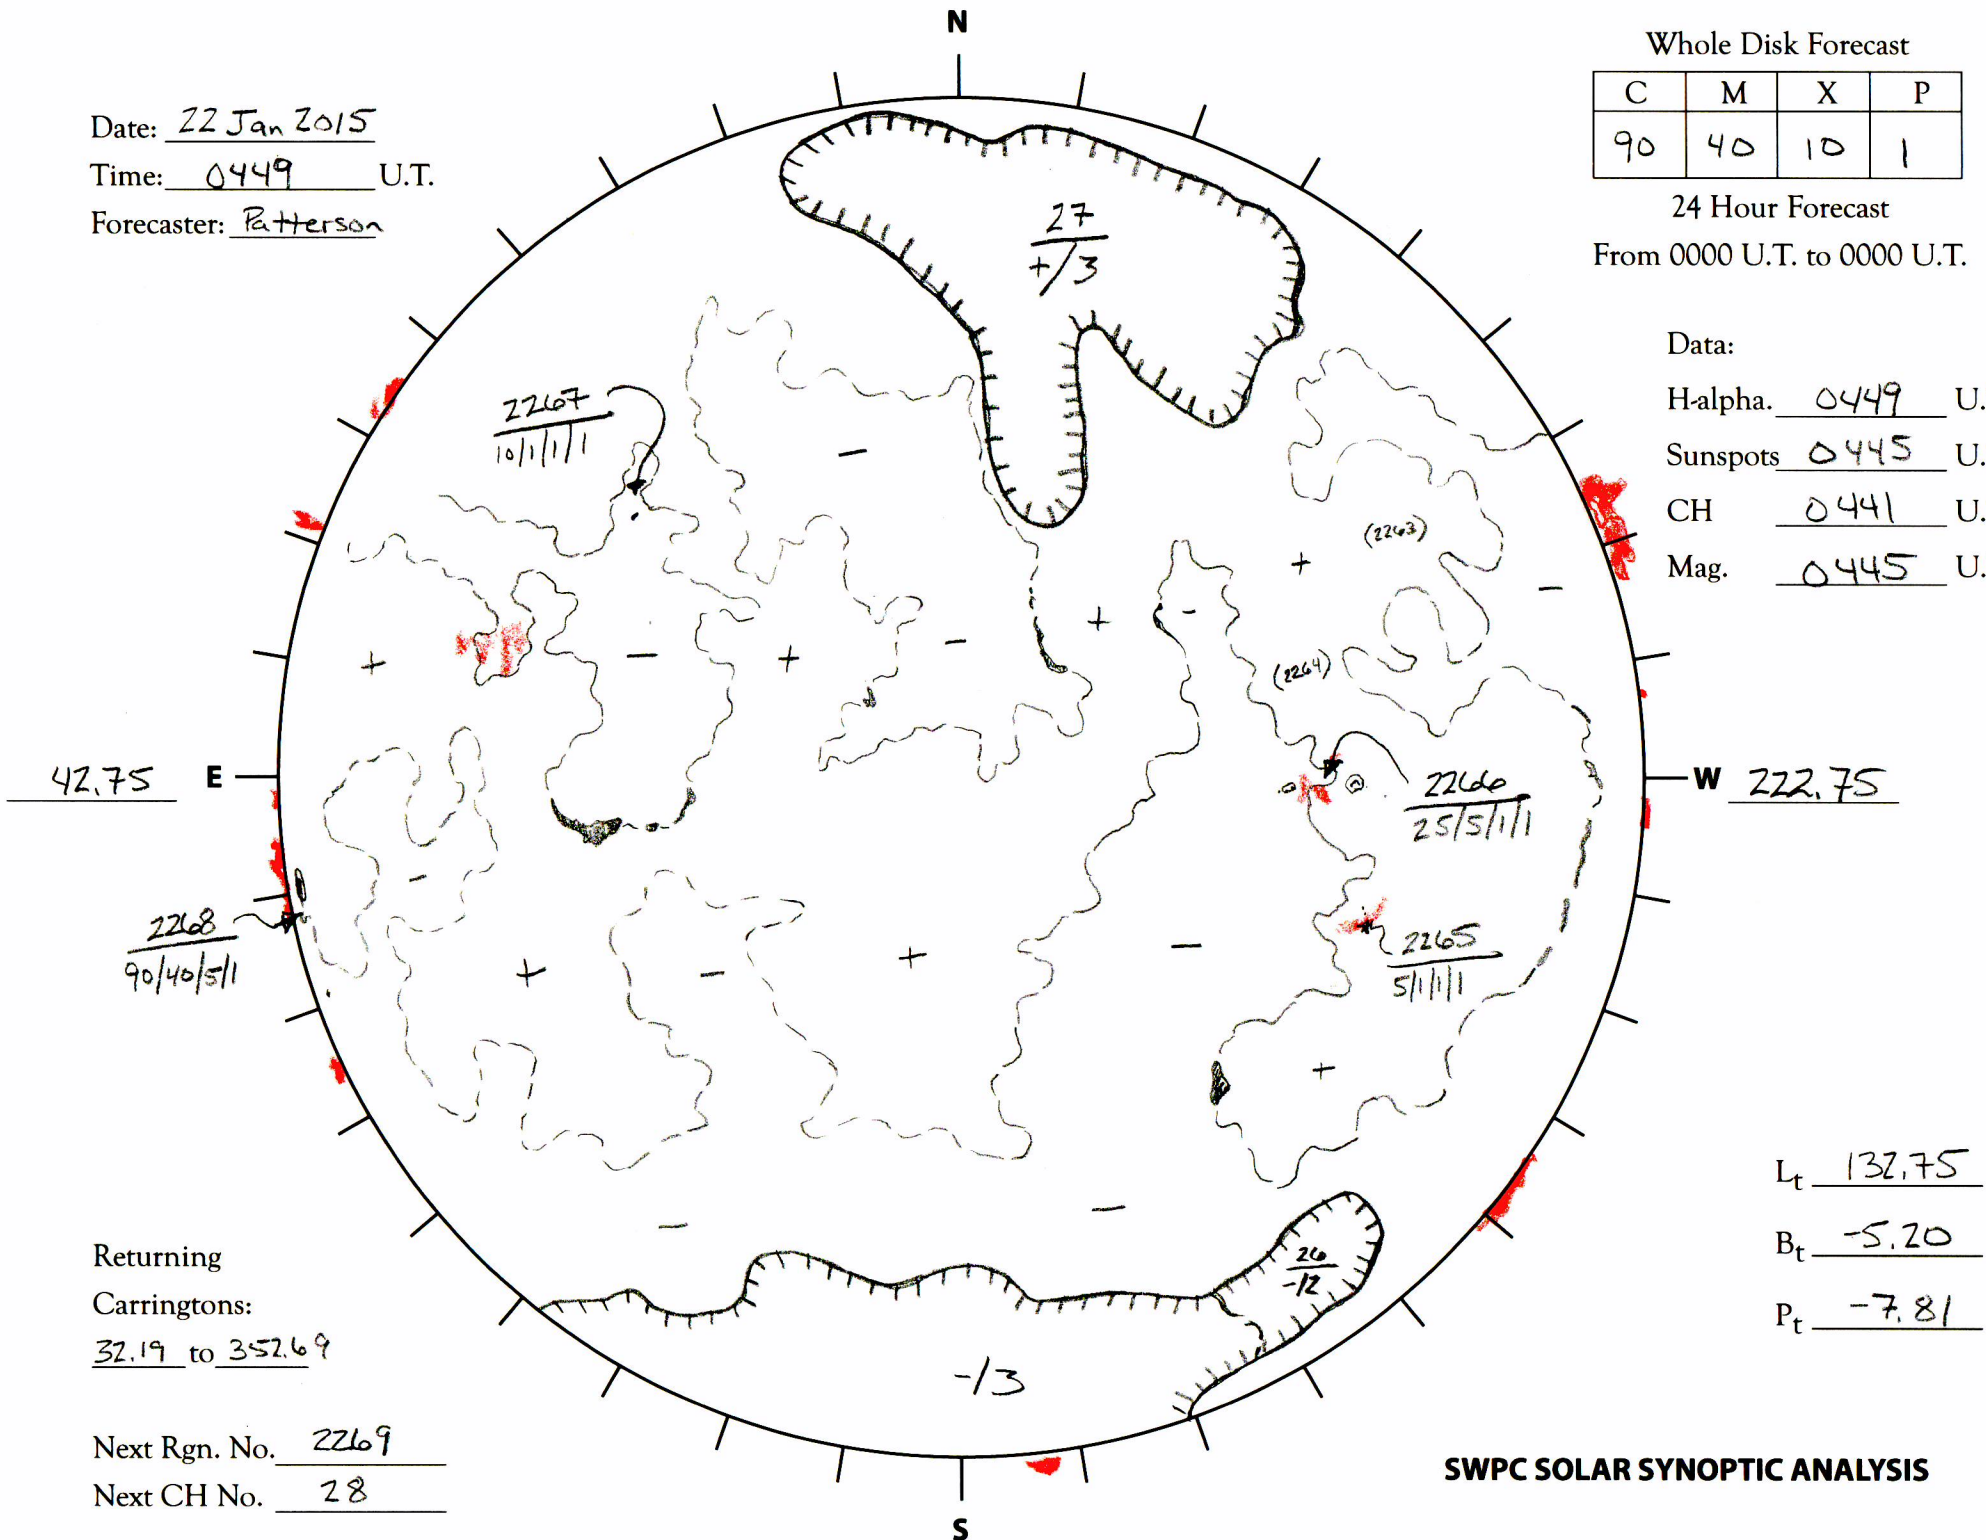

Date: 22 Jan 2015  
 Time: 0449 U.T.  
 Forecaster: Patterson

Whole Disk Forecast

C	M	X	P
90	40	10	1

24 Hour Forecast  
 From 0000 U.T. to 0000 U.T.

Data:

H-alpha. 0449 U.T.

Sunspots 0445 U.T.

CH 0441 U.T.

Mag. 0445 U.T.

Returning  
 Carringtons:  
32.19 to 352.69

Next Rgn. No. 2269  
 Next CH No. 28

$L_t$  132.75

$B_t$  -5.20

$P_t$  -7.81