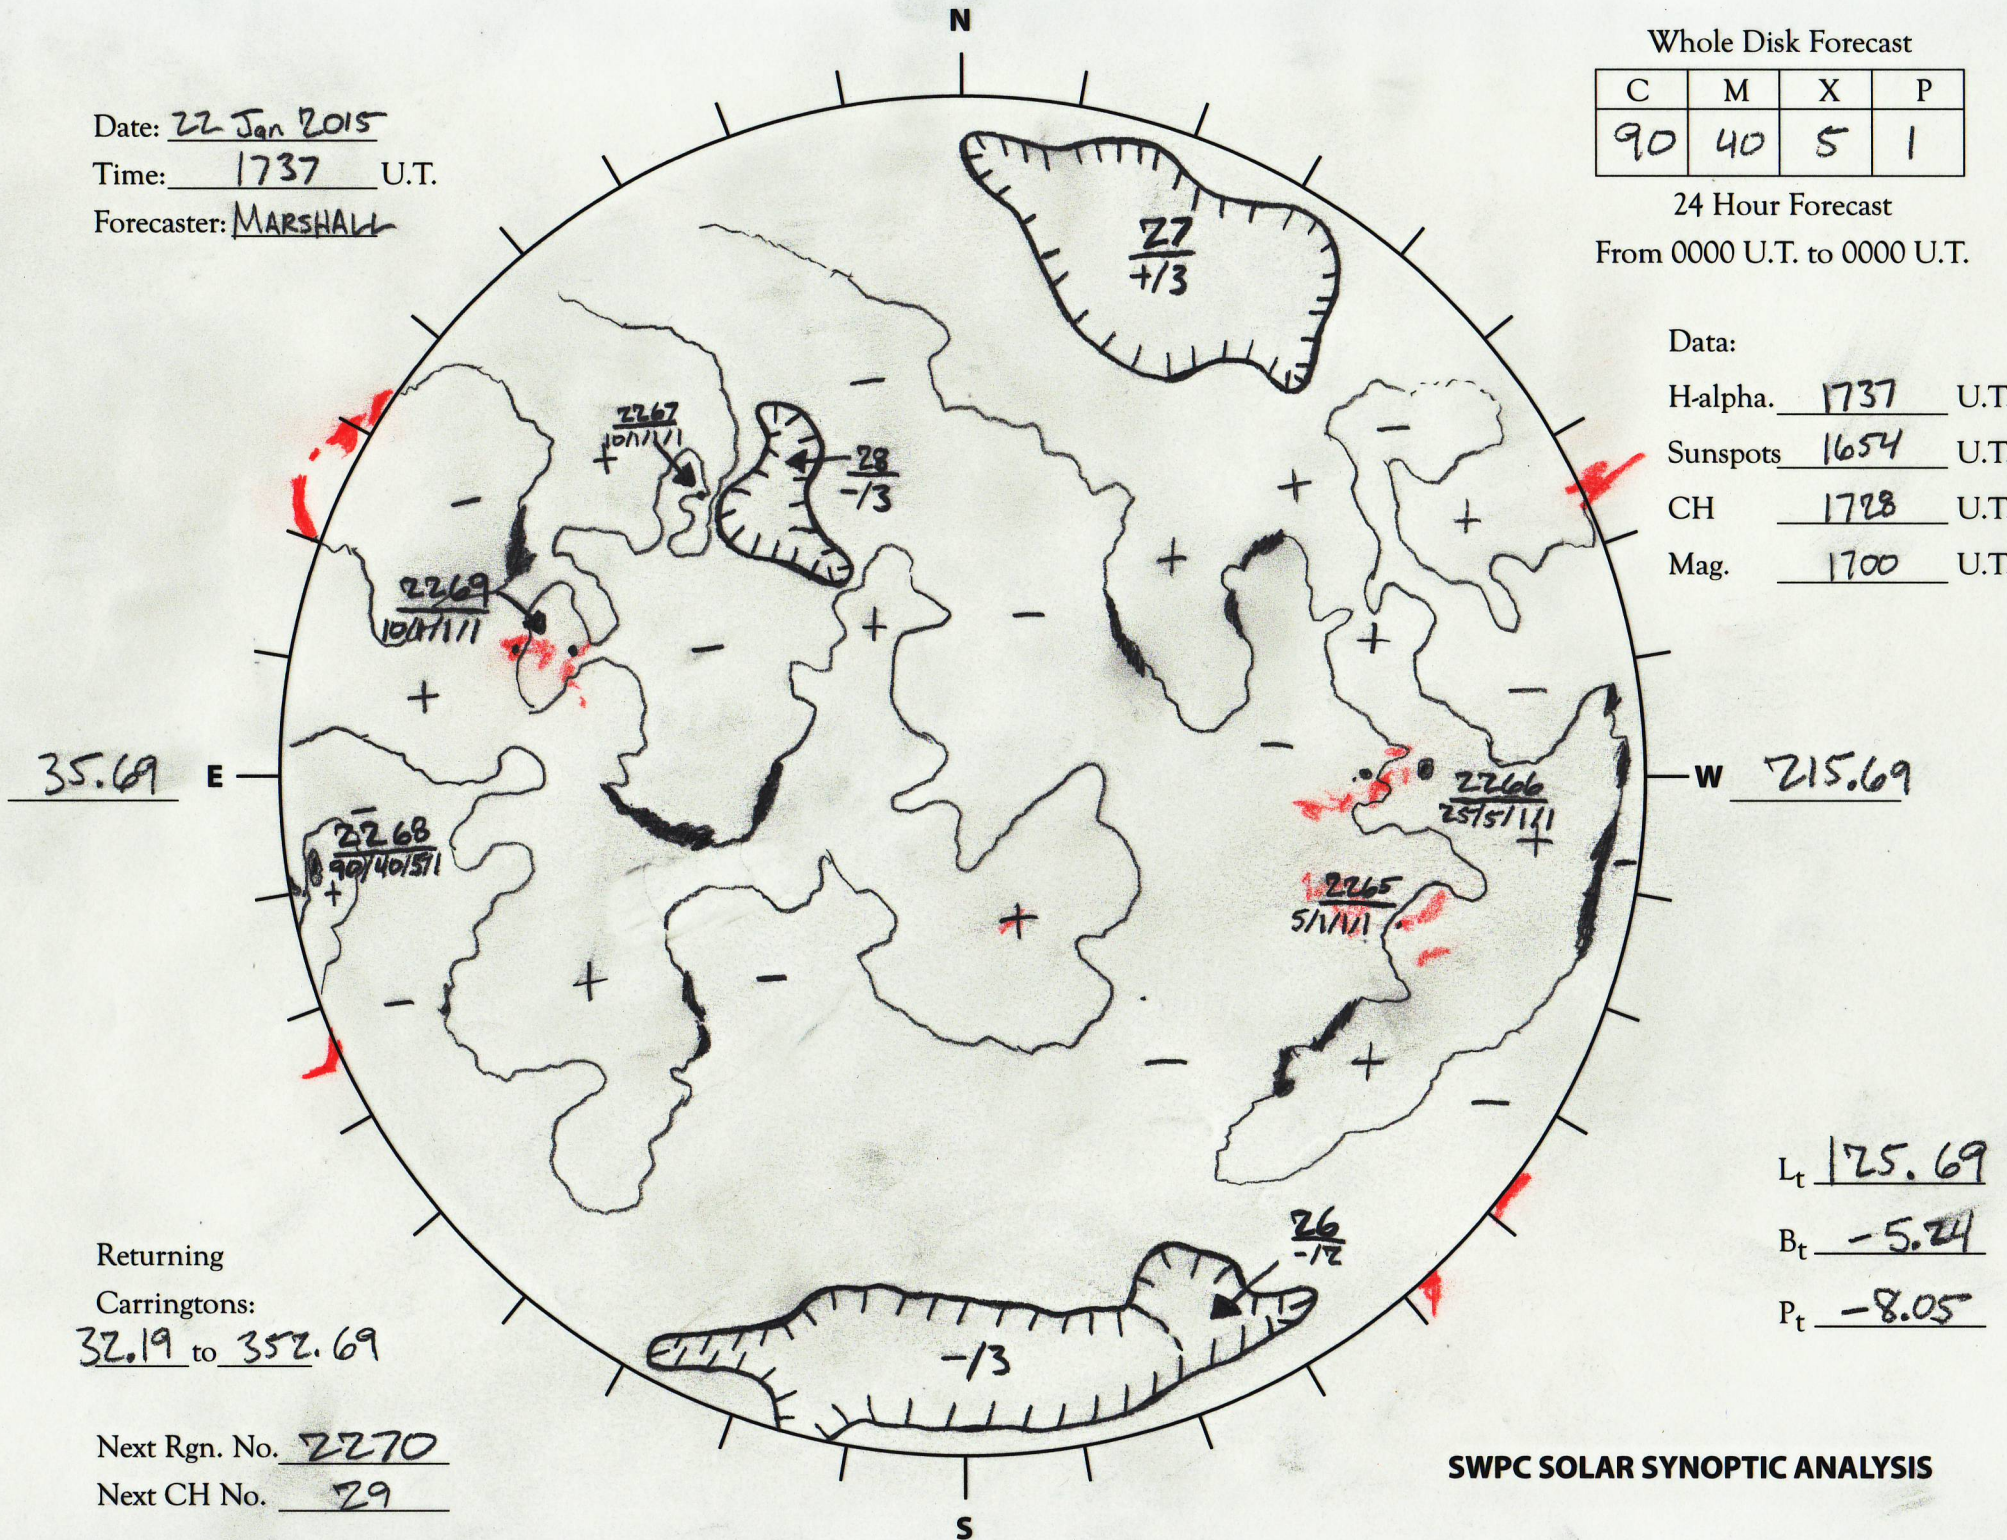

Date: 22 Jan 2015
 Time: 1737 U.T.
 Forecaster: MARSHALL

Whole Disk Forecast

C	M	X	P
90	40	5	1

24 Hour Forecast
 From 0000 U.T. to 0000 U.T.

Data:

H-alpha. 1737 U.T.

Sunspots 1654 U.T.

CH 1728 U.T.

Mag. 1700 U.T.

35.69 E

W 215.69

Returning
 Carringtons:
32.19 to 352.69

Next Rgn. No. 2270
 Next CH No. 29

L_t 125.69

B_t -5.24

P_t -8.05