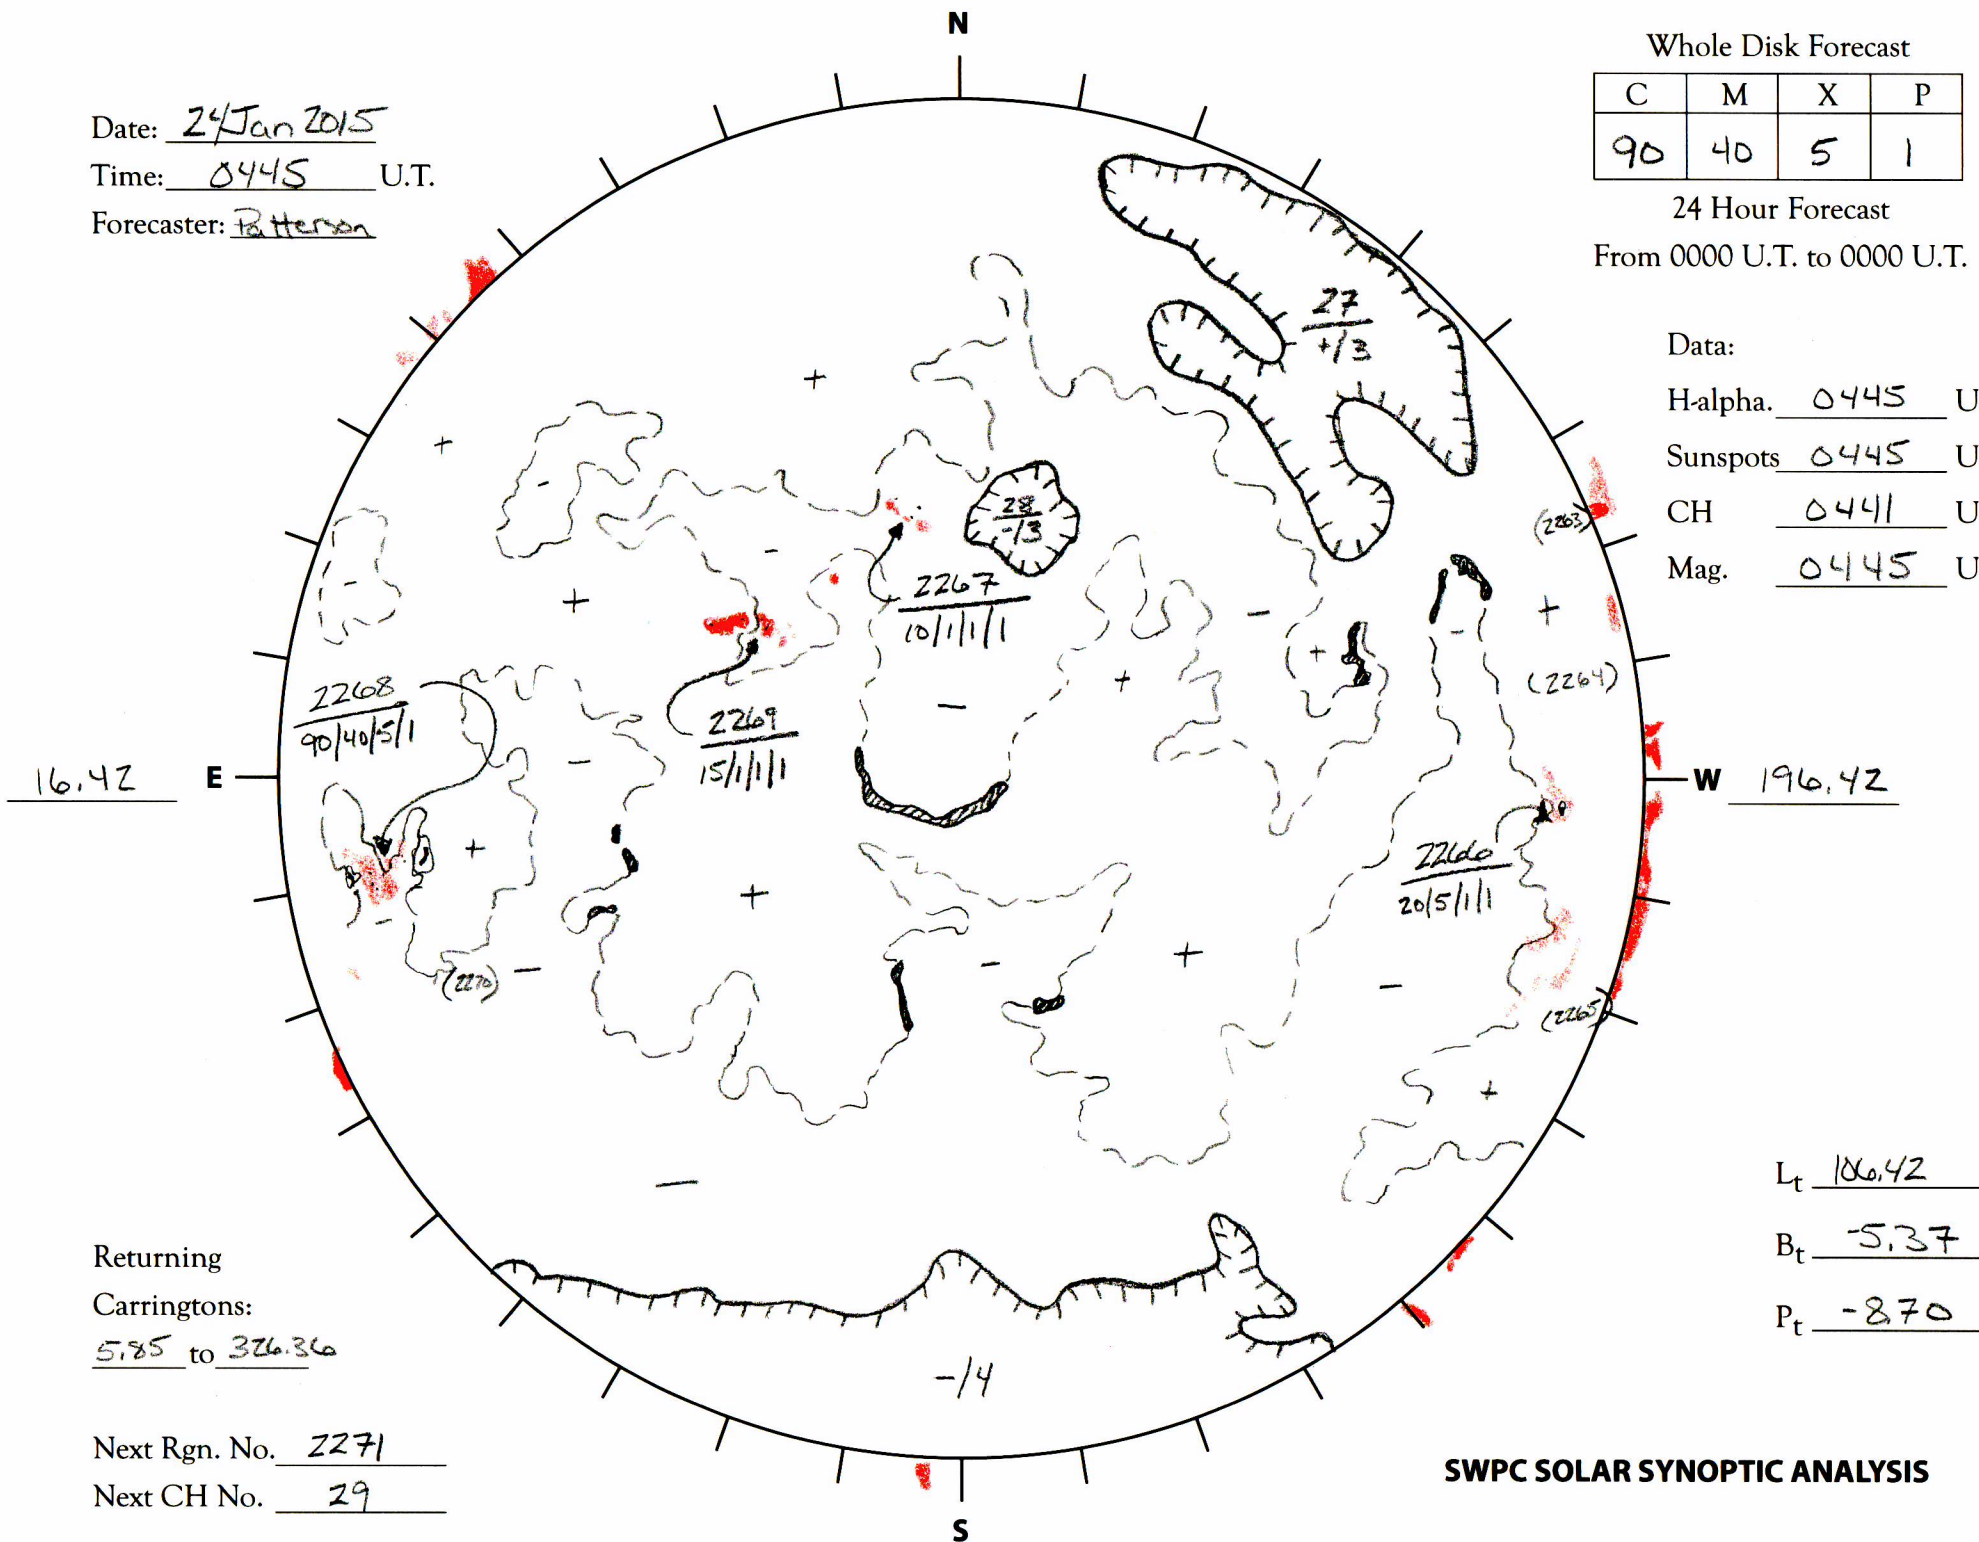

Date: 24 Jan 2015
 Time: 0445 U.T.
 Forecaster: B. Henson

Whole Disk Forecast

C	M	X	P
90	40	5	1

24 Hour Forecast
 From 0000 U.T. to 0000 U.T.

Data:

H-alpha. 0445 U.T.

Sunspots 0445 U.T.

CH 0441 U.T.

Mag. 0445 U.T.

L_t 106.42

B_t -5.37

P_t -870

Returning
 Carringtons:
5,85 to 326.36

Next Rgn. No. 2271
 Next CH No. 29

SWPC SOLAR SYNOPTIC ANALYSIS