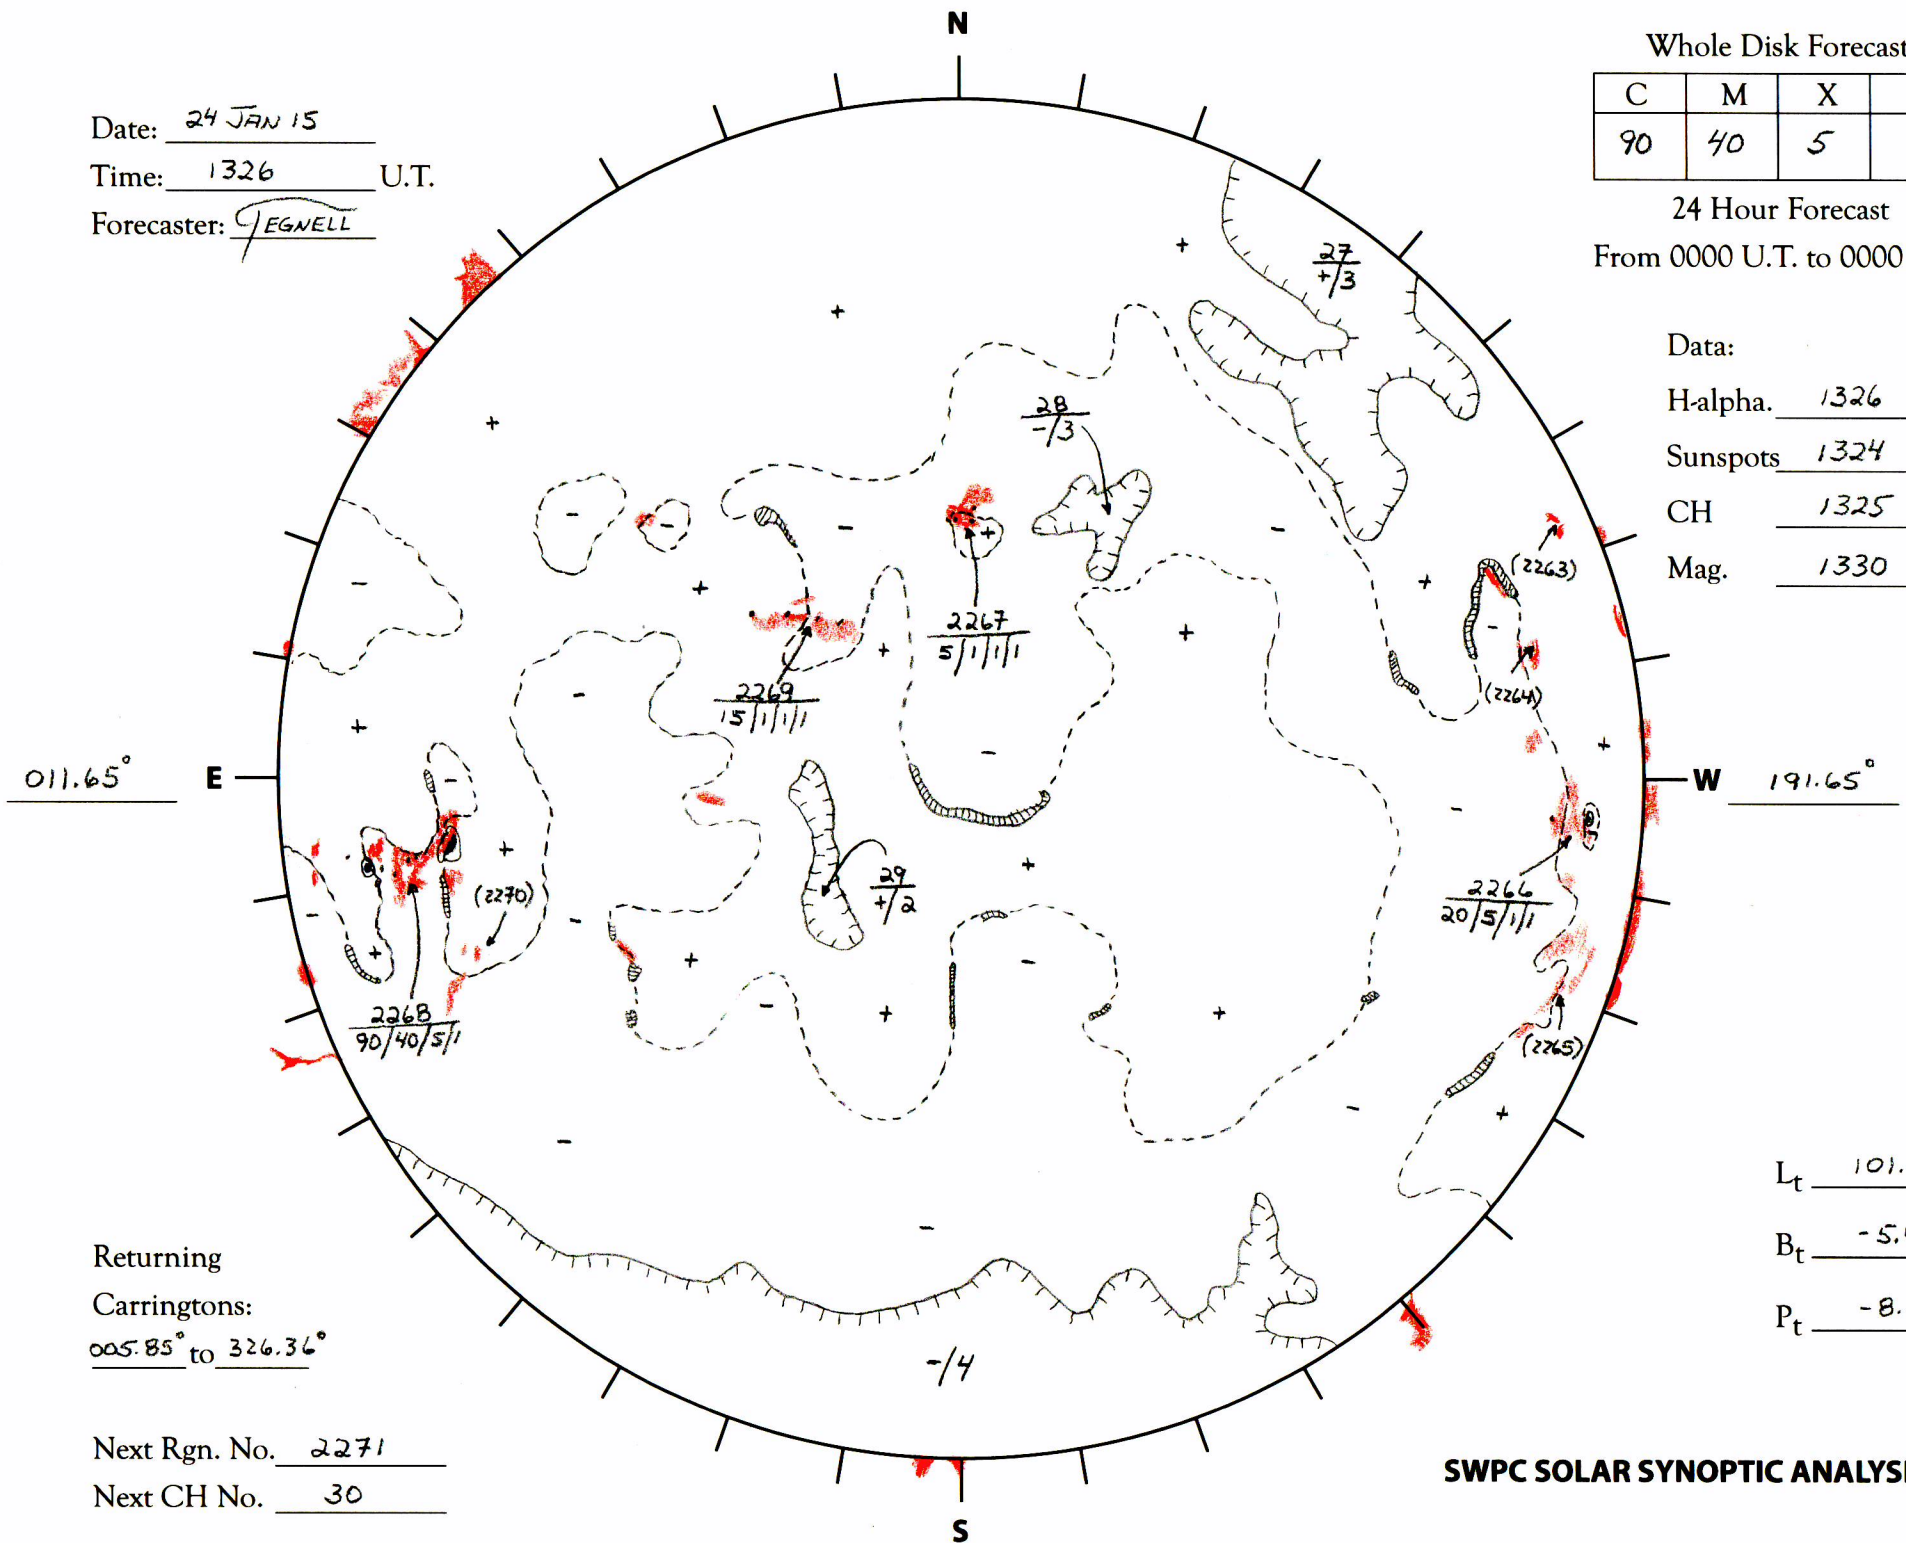

Date: 24 JAN 15  
 Time: 1326 U.T.  
 Forecaster: JEGNELL

Whole Disk Forecast

C	M	X	P
90	40	5	1

24 Hour Forecast  
 From 0000 U.T. to 0000 U.T.

Data:  
 H-alpha. 1326 U.T.  
 Sunspots 1324 U.T.  
 CH 1325 U.T.  
 Mag. 1330 U.T.

Returning  
 Carringtons:  
005.85° to 326.36°

Next Rgn. No. 2271  
 Next CH No. 30

$L_t$  101.65°  
 $B_t$  -5.40°  
 $P_t$  -8.86°