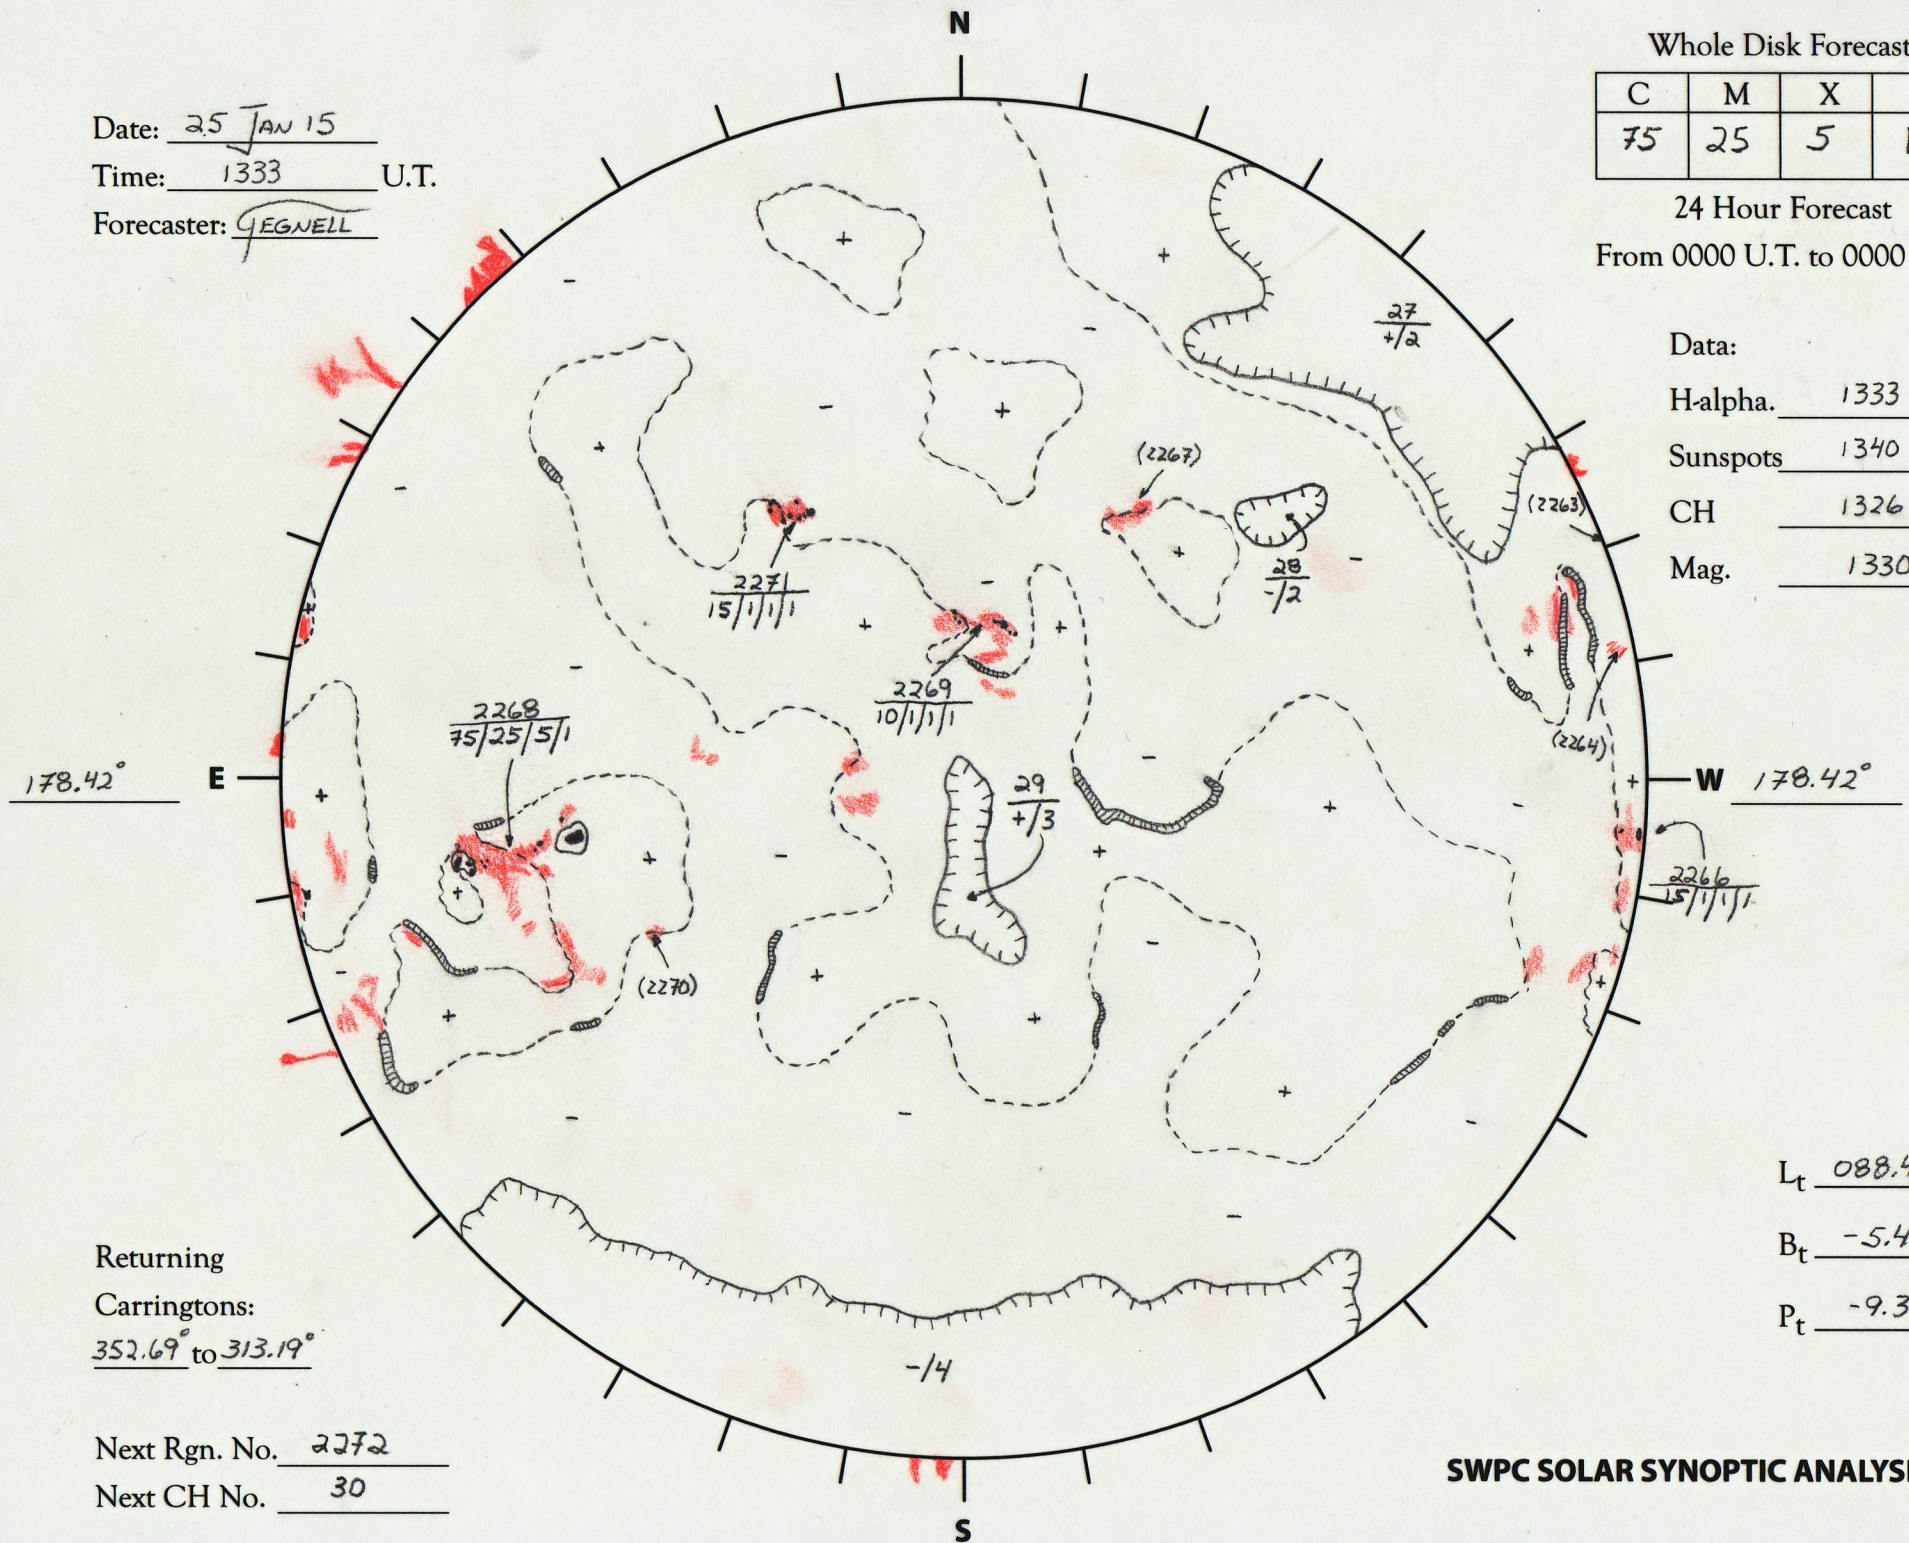

Date: 25 JAN 15  
 Time: 1333 U.T.  
 Forecaster: YEGNELL

Whole Disk Forecast

C	M	X	P
75	25	5	1

24 Hour Forecast  
 From 0000 U.T. to 0000 U.T.

Data:

H-alpha. 1333 U.T.

Sunspots 1340 U.T.

CH 1326 U.T.

Mag. 1330 U.T.

Returning  
 Carringtons:  
352.69 to 313.19

Next Rgn. No. 2272  
 Next CH No. 30

$L_t$  088.42°

$B_t$  -5.49°

$P_t$  -9.30°