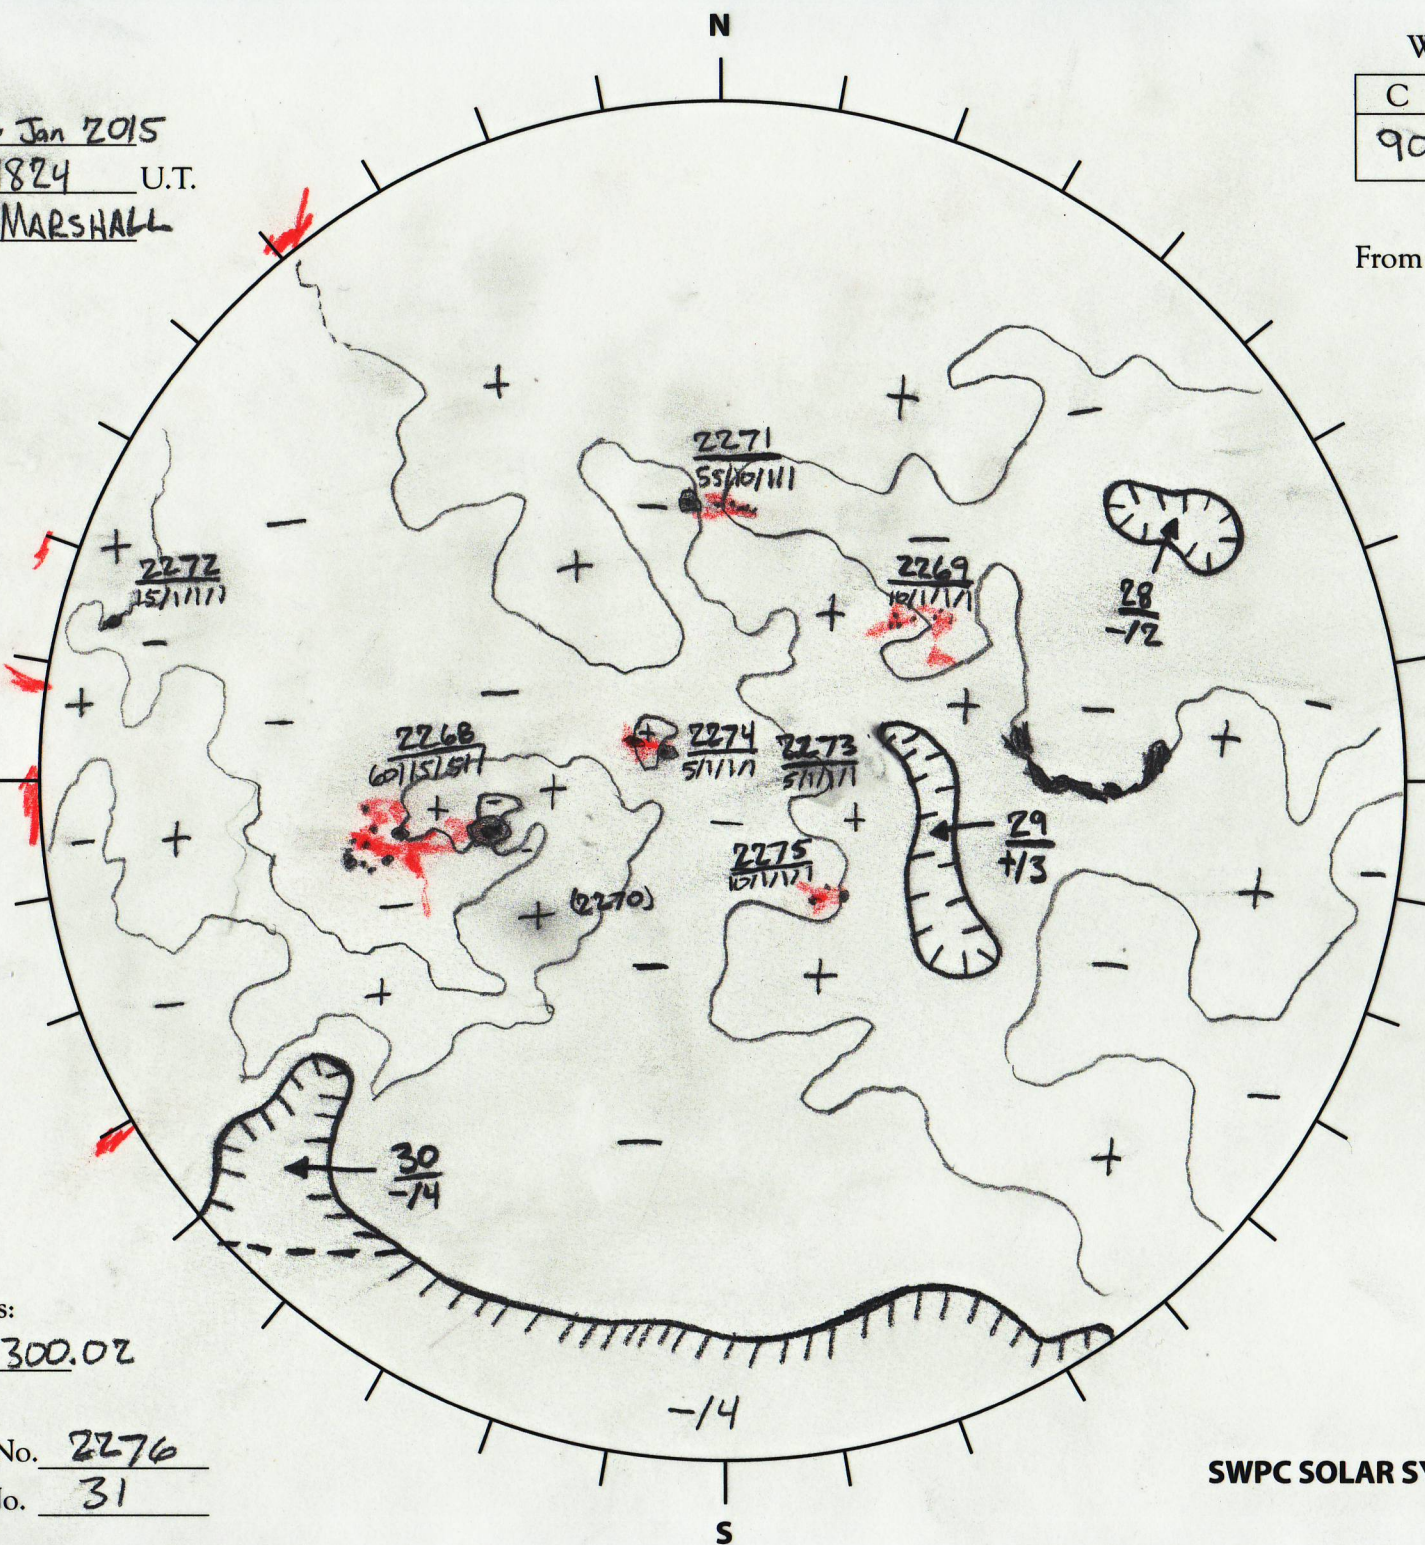

Date: 26 Jan 2015
 Time: 1824 U.T.
 Forecaster: MARSHALL

Whole Disk Forecast

C	M	X	P
90	30	5	1

24 Hour Forecast
 From 0000 U.T. to 0000 U.T.

Data:

H-alpha. 1824 U.T.

Sunspots 1752 U.T.

CH 1800 U.T.

Mag. 1745 U.T.

342.59 E

W 162.59

Returning
 Carringtons:
339.52 to 300.02

Next Rgn. No. 2276
 Next CH No. 31

L_t 77.59

B_t -5.59

P_t -9.83