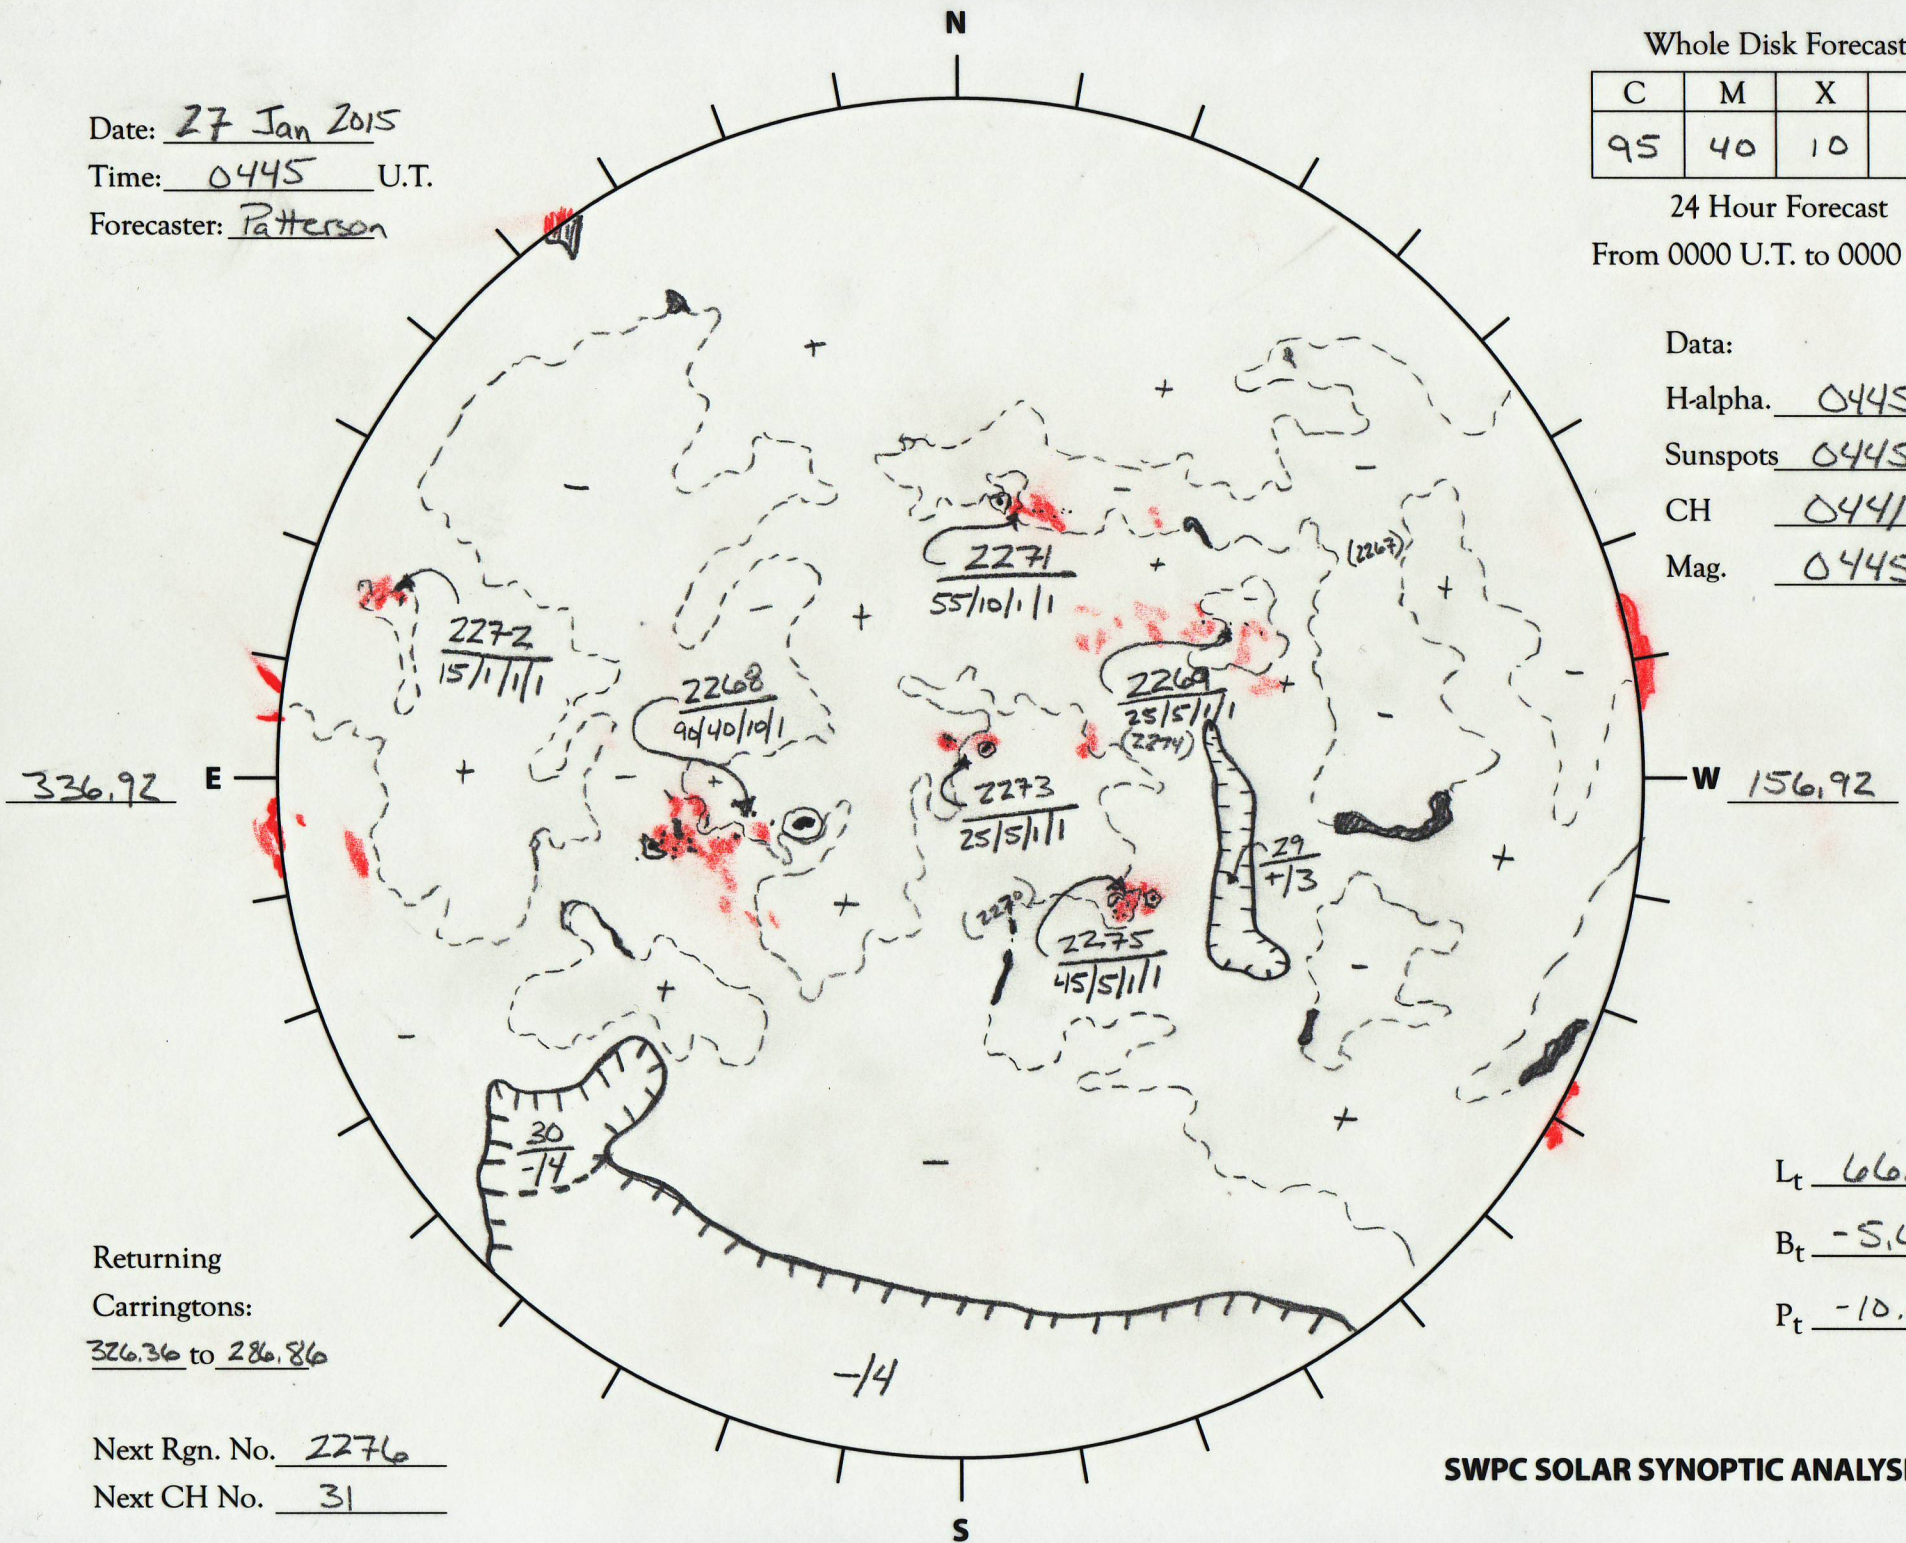

Date: 27 Jan 2015
 Time: 0445 U.T.
 Forecaster: Patterson

Whole Disk Forecast

C	M	X	P
95	40	10	1

24 Hour Forecast
 From 0000 U.T. to 0000 U.T.

Data:

Halp. 0445 U.T.

Sunspots 0445 U.T.

CH 0441 U.T.

Mag. 0445 U.T.

Returning
 Carringtons:
326.36 to 286.86

Next Rgn. No. 2276
 Next CH No. 31

L_t 66.92

B_t -5.62

P_t -10.01