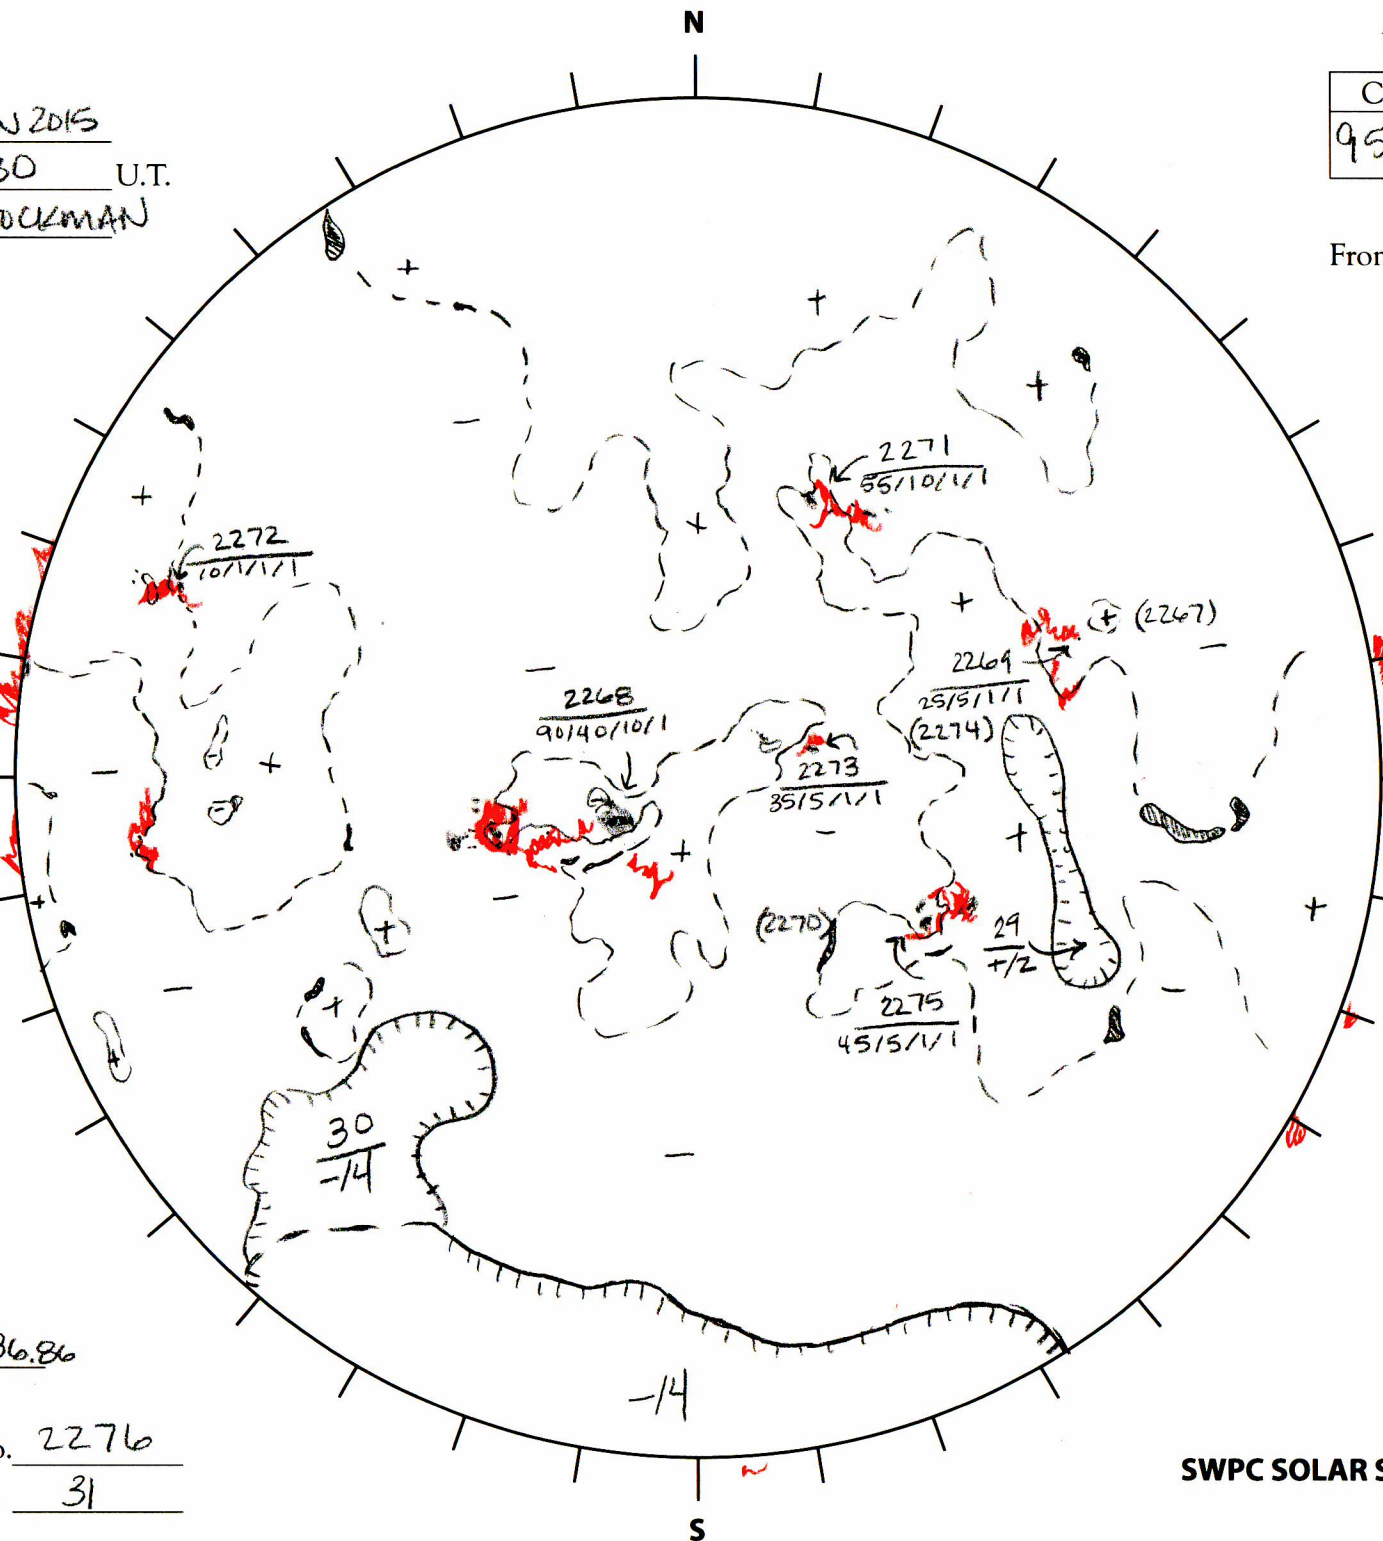

Date: 27 JAN 2015
 Time: 1730 U.T.
 Forecaster: STOCKMAN

Whole Disk Forecast

C	M	X	P
95	40	10	1

24 Hour Forecast
 From 0000 U.T. to 0000 U.T.

Data:

H-alpha. 1730 U.T.

Sunspots 1740 U.T.

CH 1728 U.T.

Mag. 1730 U.T.

329.92

E

W

149.92

Returning
 Carringtons:
326.86 to 286.86

Next Rgn. No. 2276
 Next CH No. 31

L_t 59.92

B_t -5.67

P_t -10.24