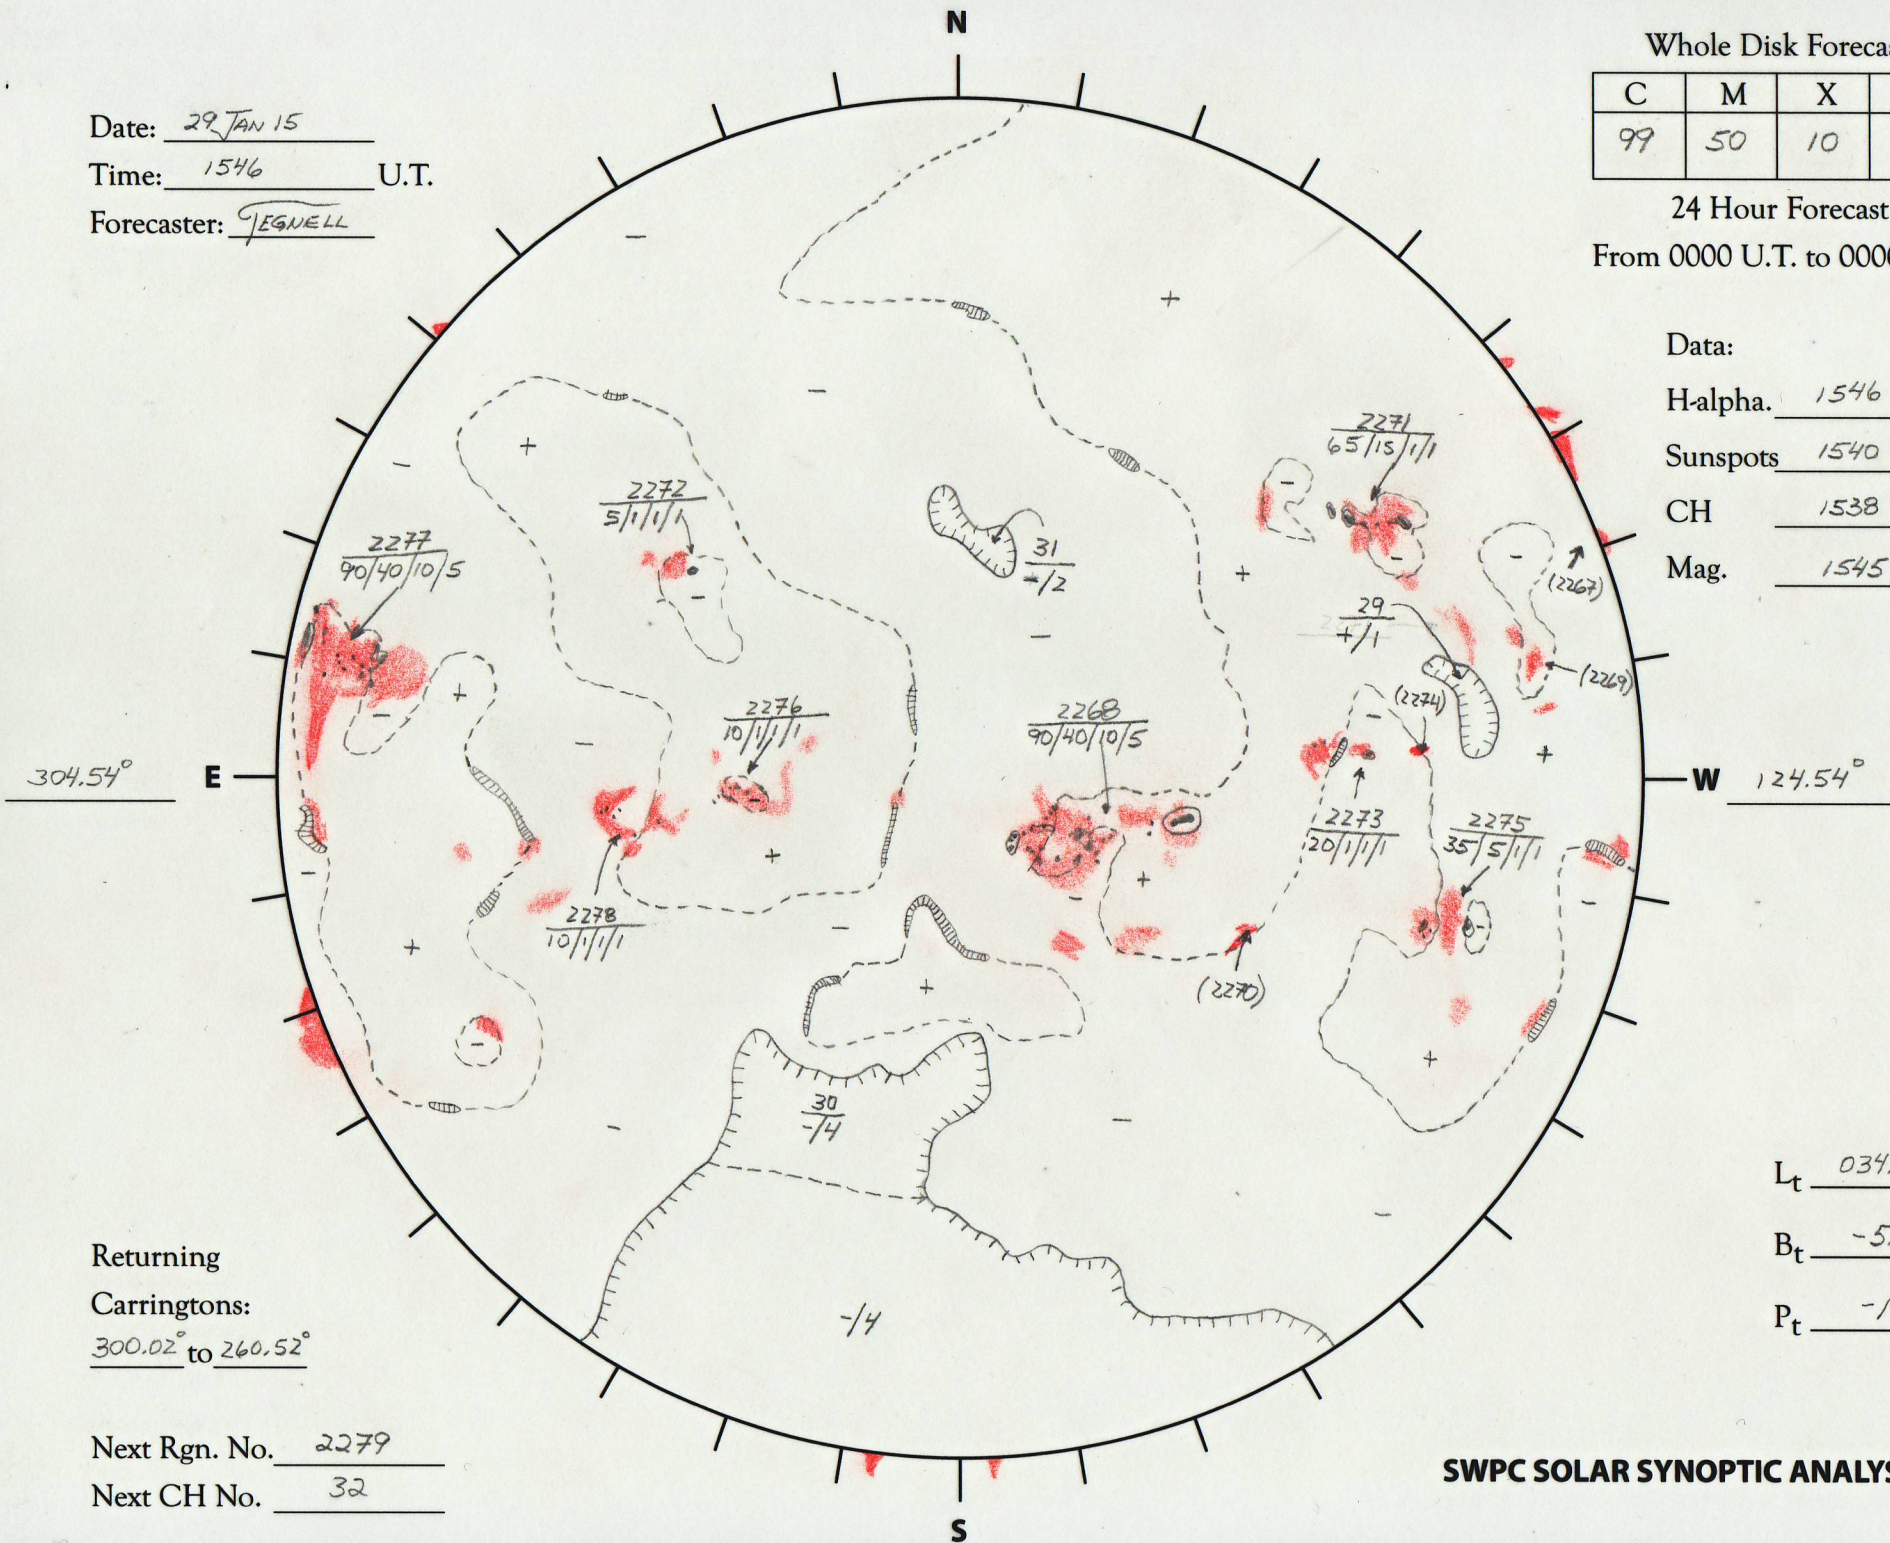

Date: 29 JAN 15
 Time: 1546 U.T.
 Forecaster: JESSELL

Whole Disk Forecast

C	M	X	P
99	50	10	5

24 Hour Forecast
 From 0000 U.T. to 0000 U.T.

Data:

H-alpha. 1546 U.T.

Sunspots 1540 U.T.

CH 1538 U.T.

Mag. 1545 U.T.

Returning
 Carringtons:
300.02° to 260.52°

Next Rgn. No. 2279
 Next CH No. 32

L_t 034.54°

B_t -5.82°

P_t -11.06°