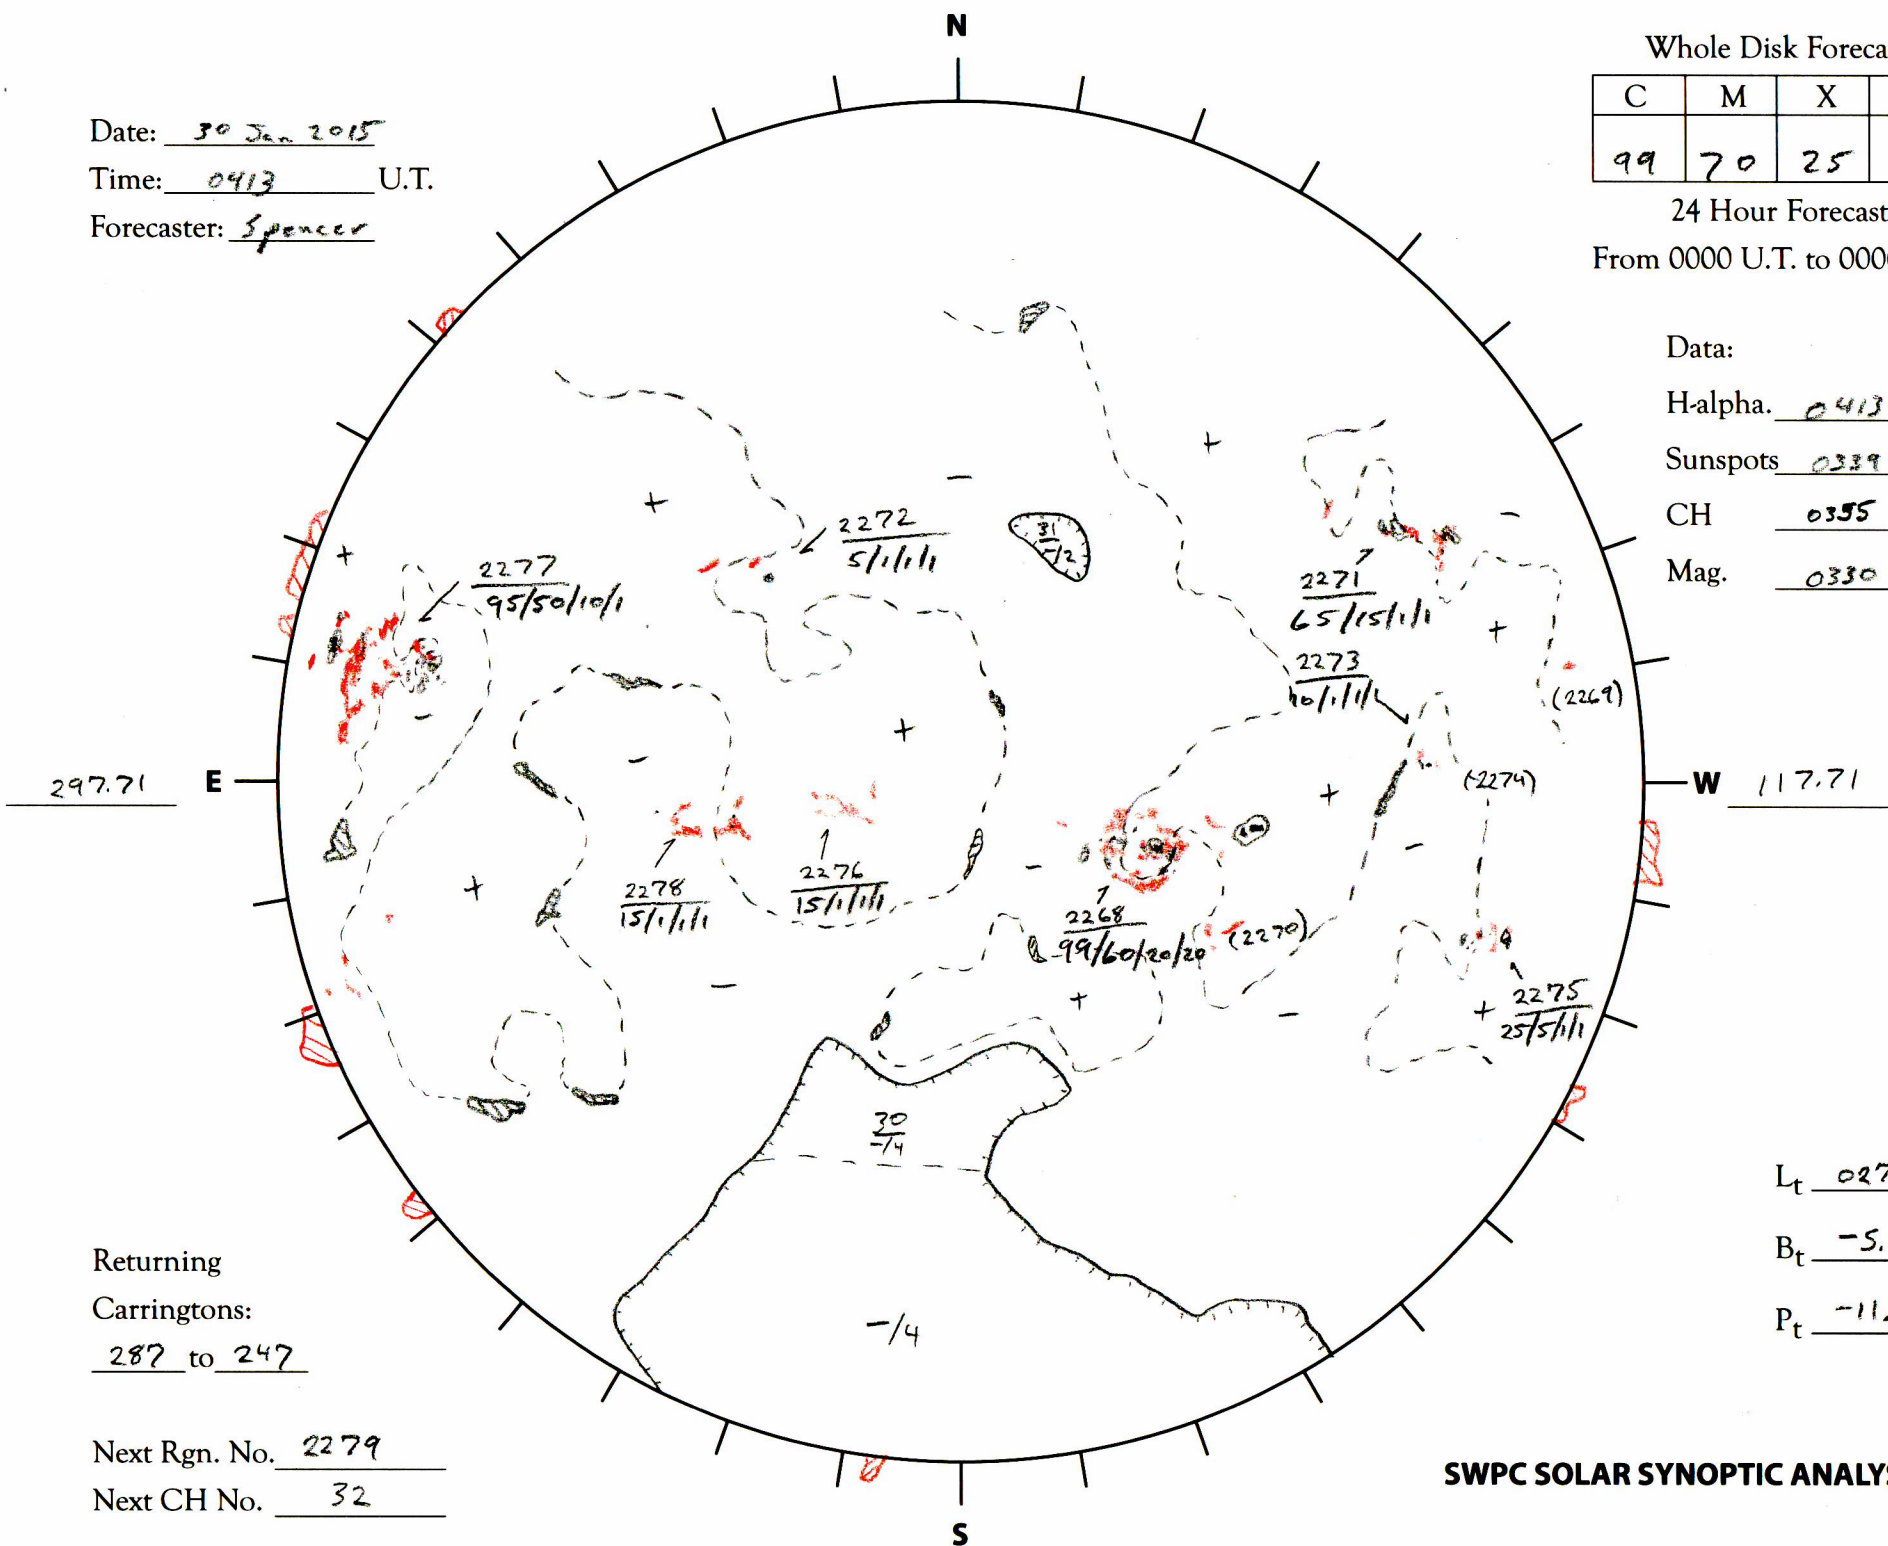

Date: 30 Jun 2015
 Time: 0413 U.T.
 Forecaster: Spencer

Whole Disk Forecast

C	M	X	P
99	70	25	25

24 Hour Forecast
 From 0000 U.T. to 0000 U.T.

Data:
 H-alpha. 0413 U.T.
 Sunspots 0339 U.T.
 CH 0355 U.T.
 Mag. 0330 U.T.

297.71 E

W 117.71

Returning
 Carringtons:
287 to 247

Next Rgn. No. 2279
 Next CH No. 32

L_t 027.71

B_t -5.86

P_t -11.27