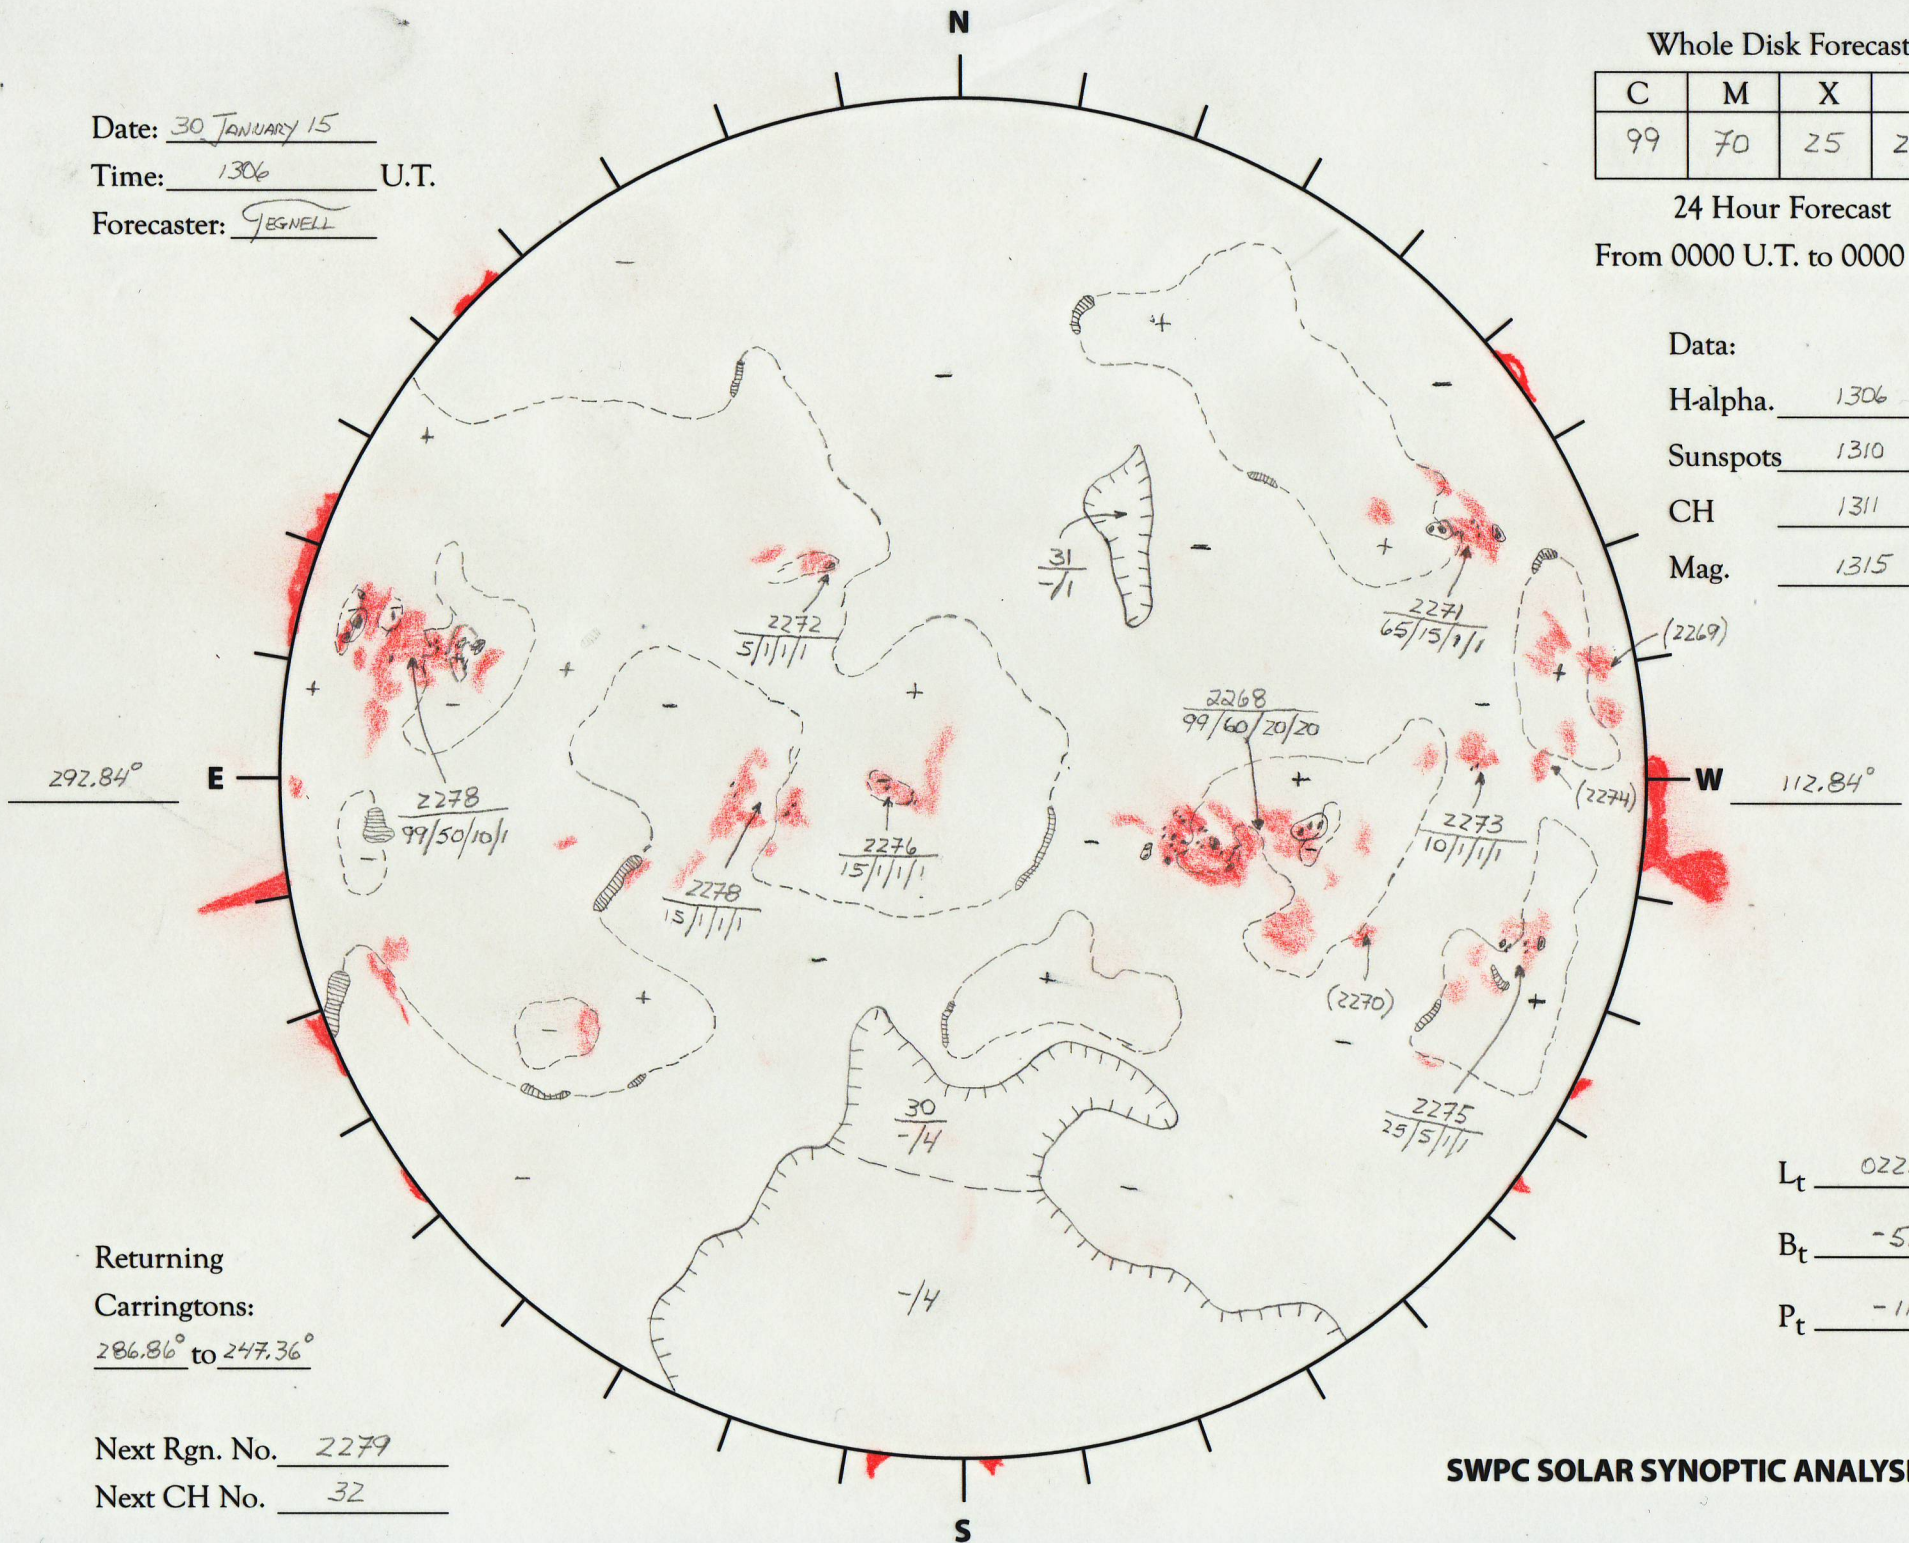

Date: 30 JANUARY 15
 Time: 1306 U.T.
 Forecaster: JEGNELL

Whole Disk Forecast

C	M	X	P
99	70	25	25

24 Hour Forecast
 From 0000 U.T. to 0000 U.T.

Data:

H-alpha. 1306 U.T.

Sunspots 1310 U.T.

CH 1311 U.T.

Mag. 1315 U.T.

Returning
 Carringtons:
286.86° to 247.36°

Next Rgn. No. 2279
 Next CH No. 32

L_t 022.84°

B_t -5.89°

P_t -11.43