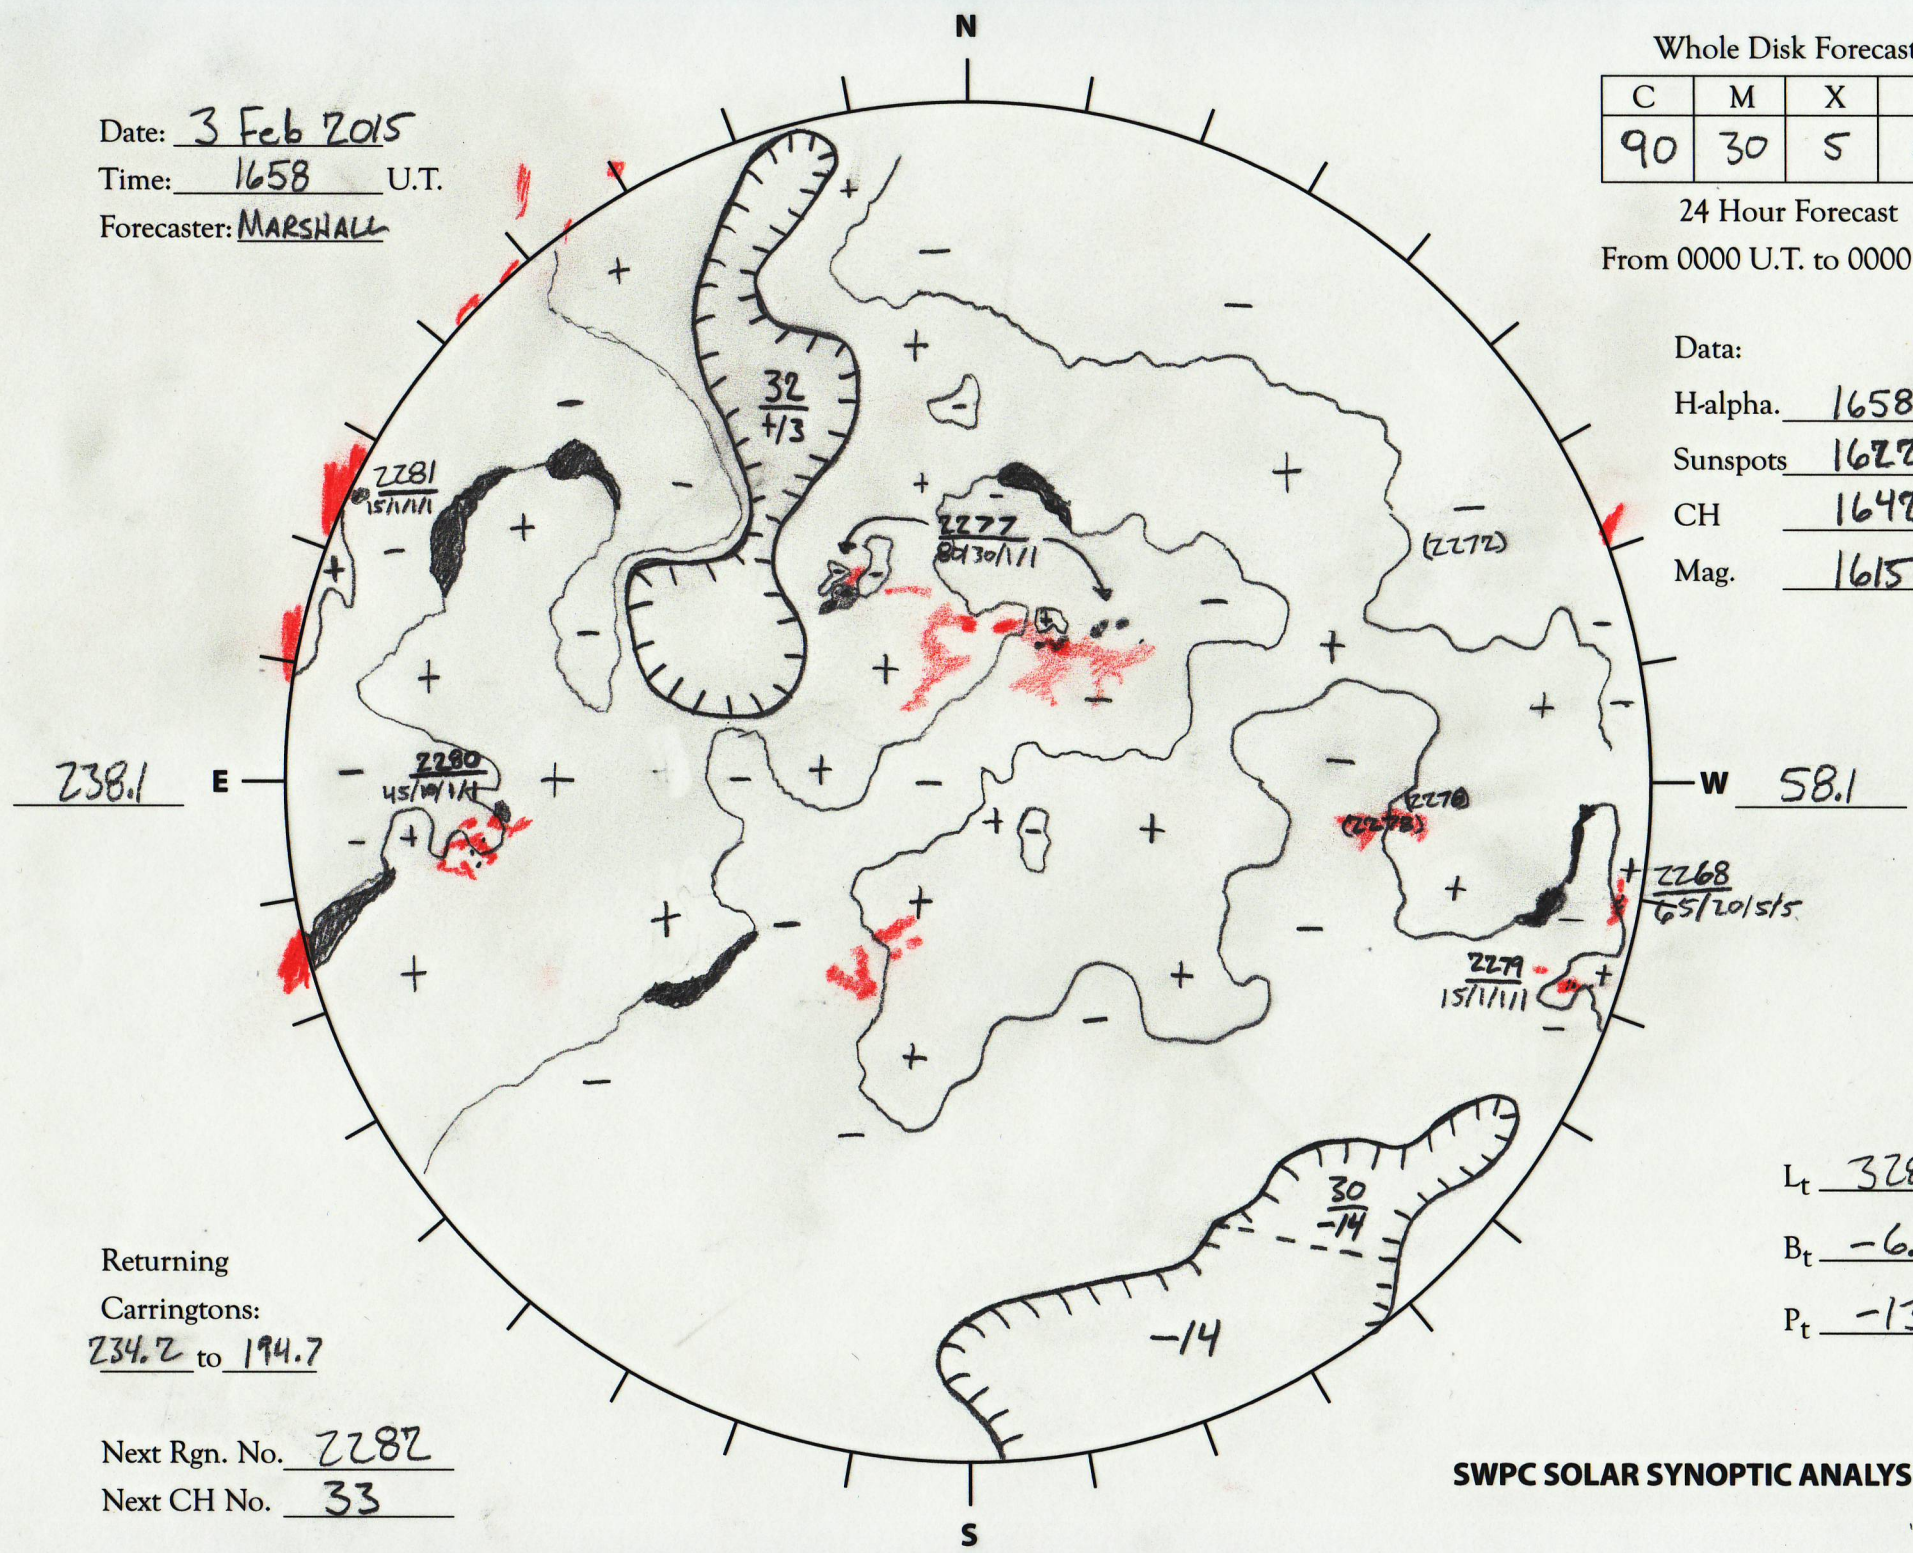

Date: 3 Feb 2015
 Time: 1658 U.T.
 Forecaster: MARSHALL

Whole Disk Forecast

C	M	X	P
90	30	5	5

24 Hour Forecast
 From 0000 U.T. to 0000 U.T.

Data:
 H-alpha. 1658 U.T.
 Sunspots 1622 U.T.
 CH 1642 U.T.
 Mag. 1615 U.T.

Returning
 Carringtons:
234.2 to 194.7

Next Rgn. No. 2282
 Next CH No. 33

L_t 328.1
 B_t -6.2
 P_t -13.1