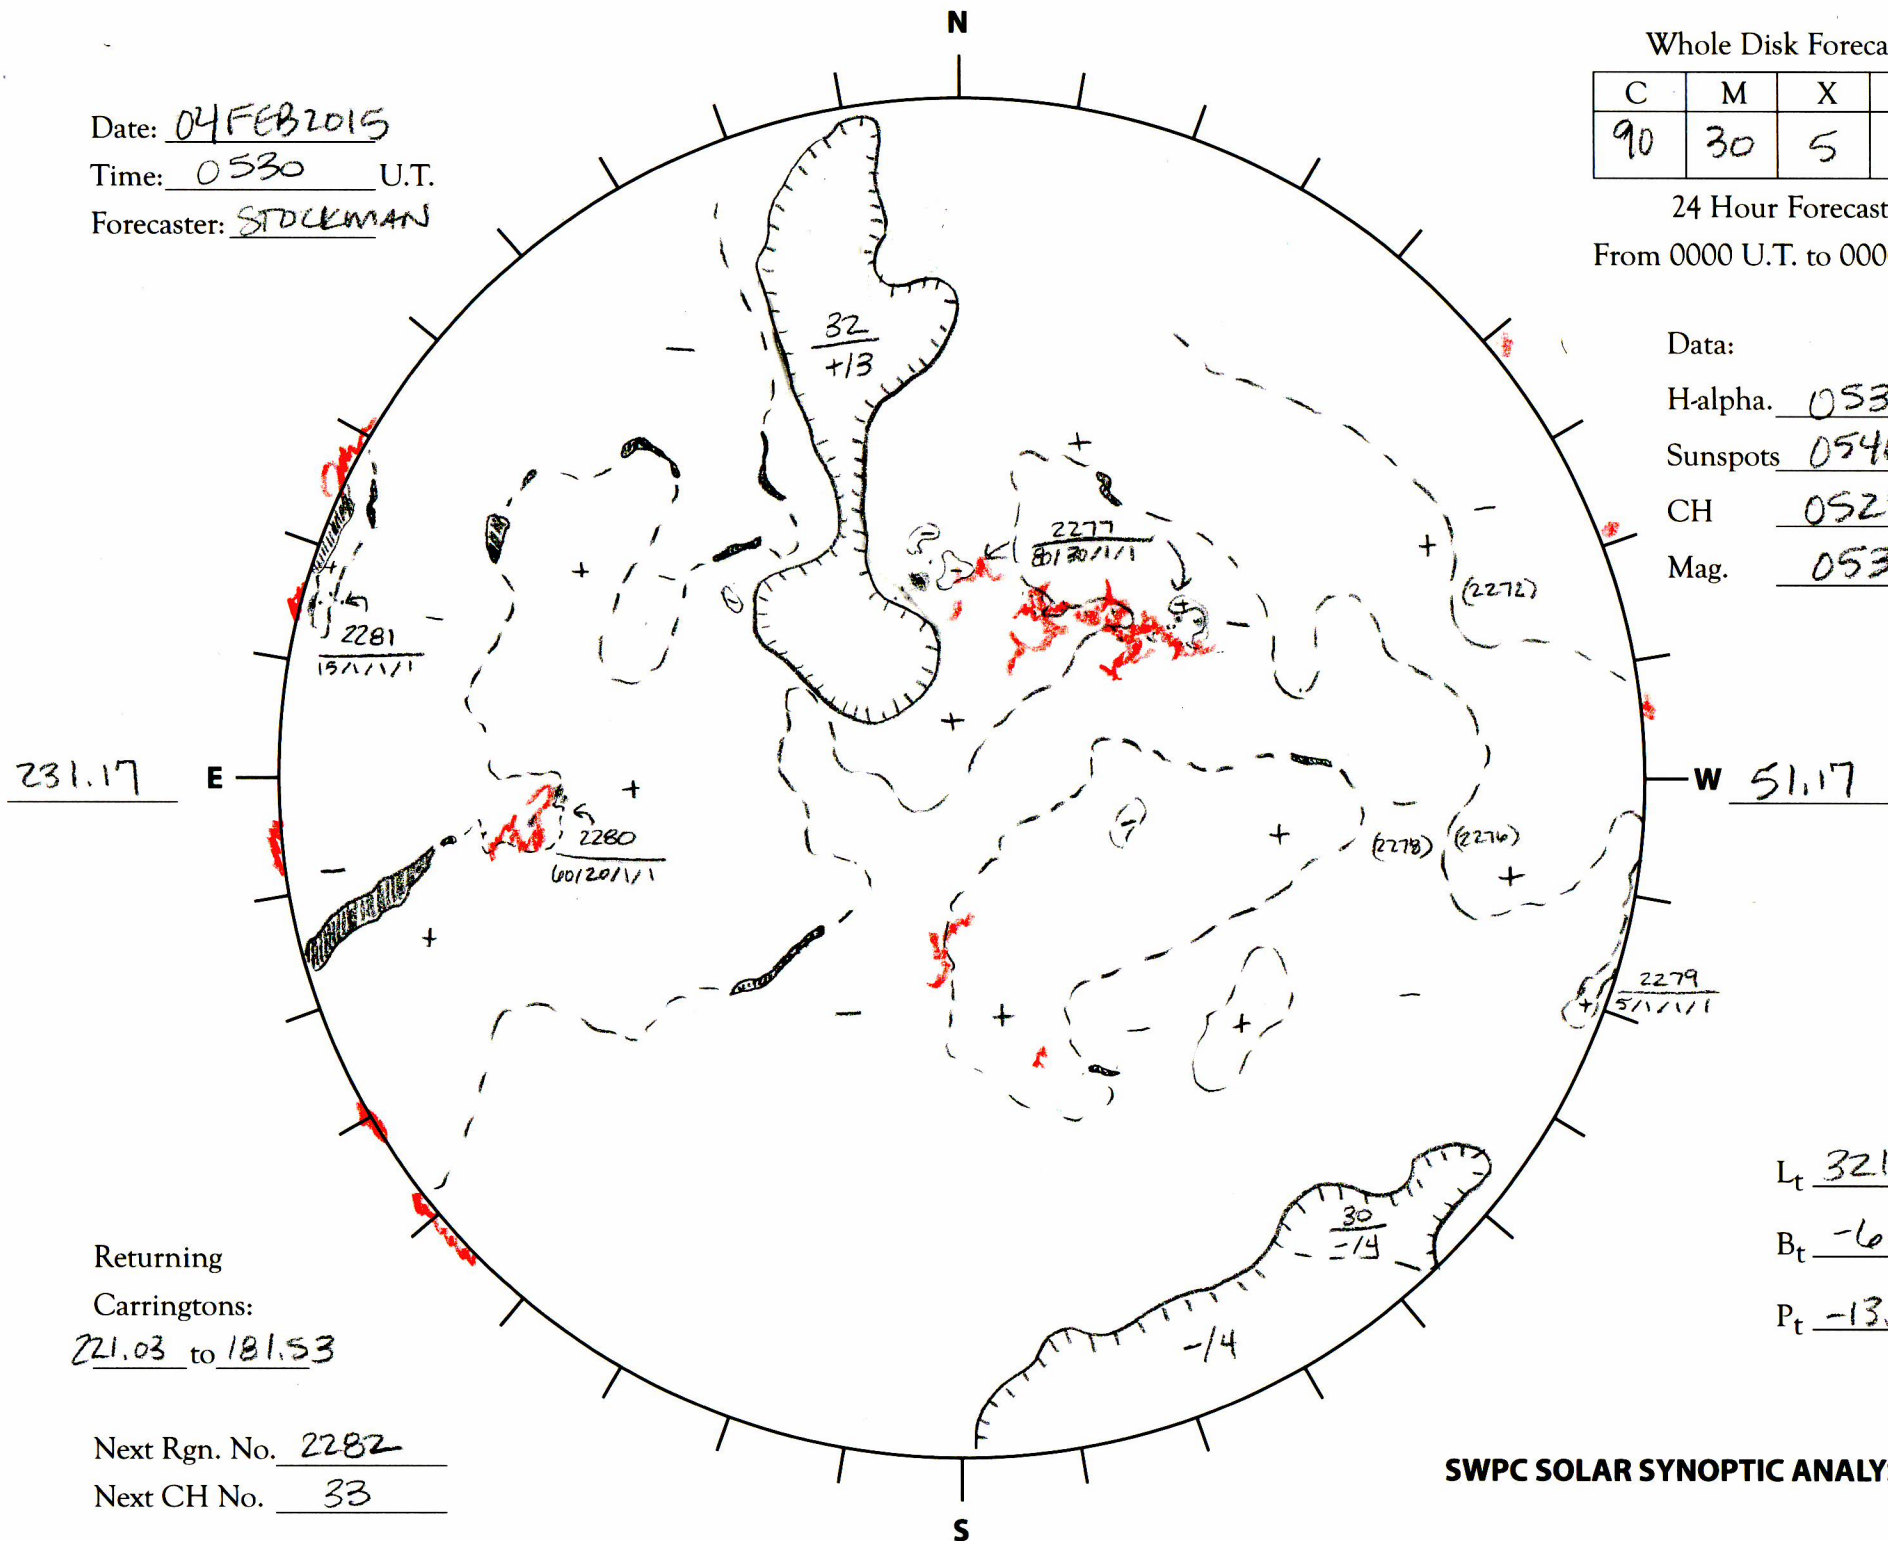

Date: 04 FEB 2015  
 Time: 0530 U.T.  
 Forecaster: STOCKMAN

Whole Disk Forecast

C	M	X	P
90	30	5	5

24 Hour Forecast  
 From 0000 U.T. to 0000 U.T.

Data:

H-alpha. 0530 U.T.

Sunspots 0540 U.T.

CH 0528 U.T.

Mag. 0530 U.T.

Returning  
 Carringtons:  
221.03 to 181.53

Next Rgn. No. 2282  
 Next CH No. 33

$L_t$  321.17

$B_t$  -6.22

$P_t$  -13.32