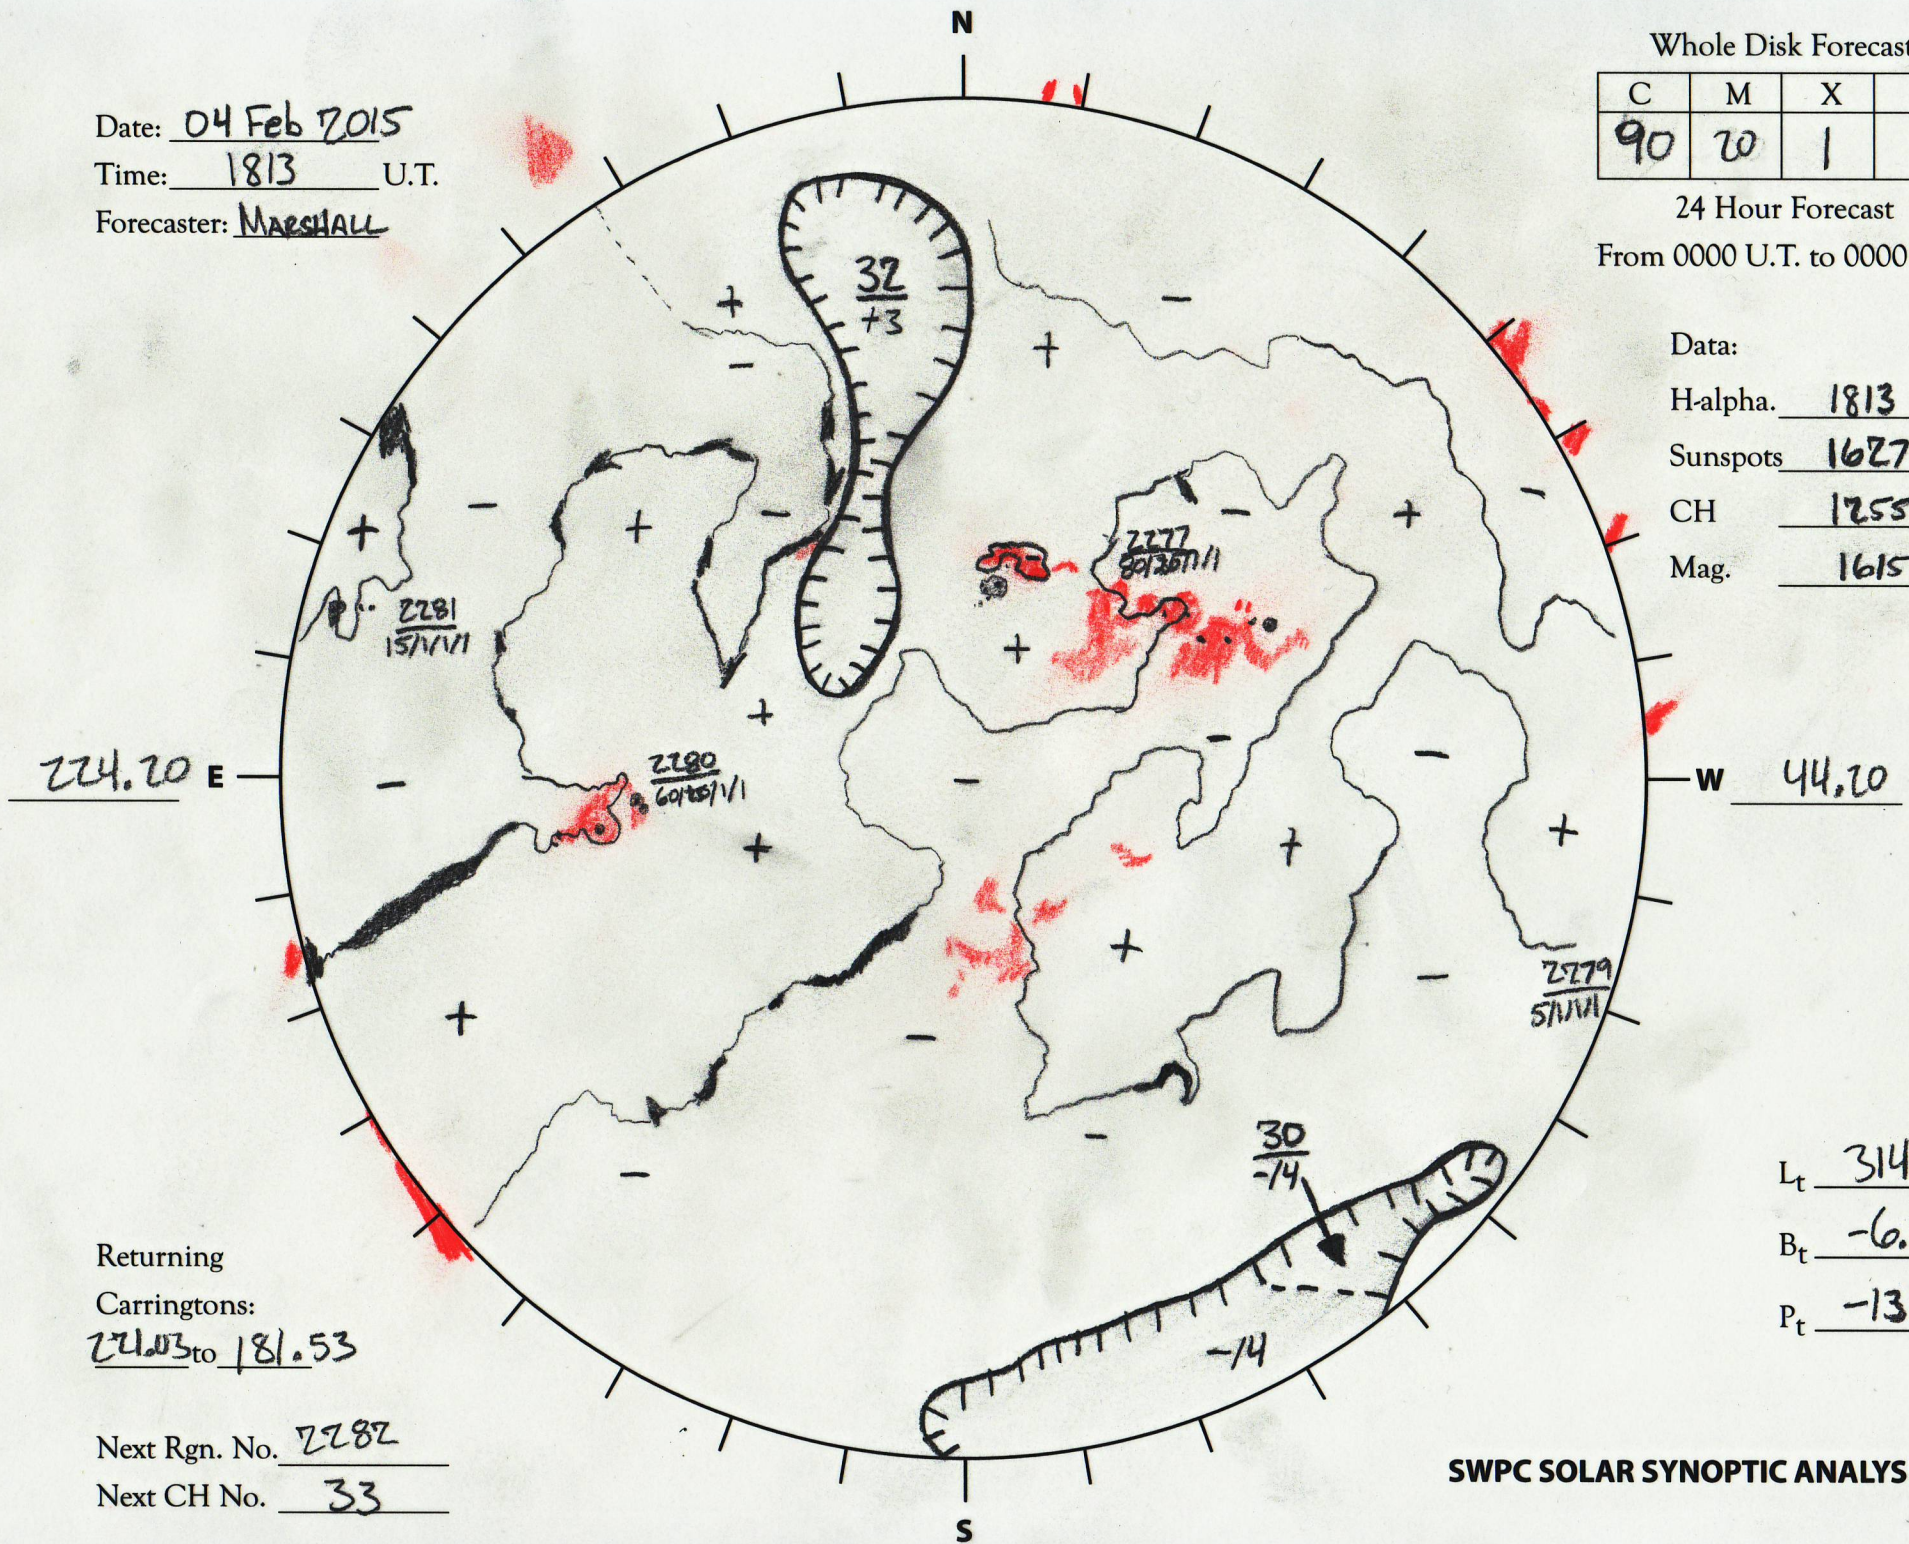

Date: 04 Feb 2015
 Time: 1813 U.T.
 Forecaster: MARSHALL

Whole Disk Forecast

C	M	X	P
90	20	1	1

24 Hour Forecast
 From 0000 U.T. to 0000 U.T.

Data:
 H-alpha. 1813 U.T.
 Sunspots 1627 U.T.
 CH 1255 U.T.
 Mag. 1615 U.T.

Returning
 Carringtons:
22103 to 181.53

Next Rgn. No. 2282
 Next CH No. 33

L_t 314.20
 B_t -6.25
 P_t -13.53