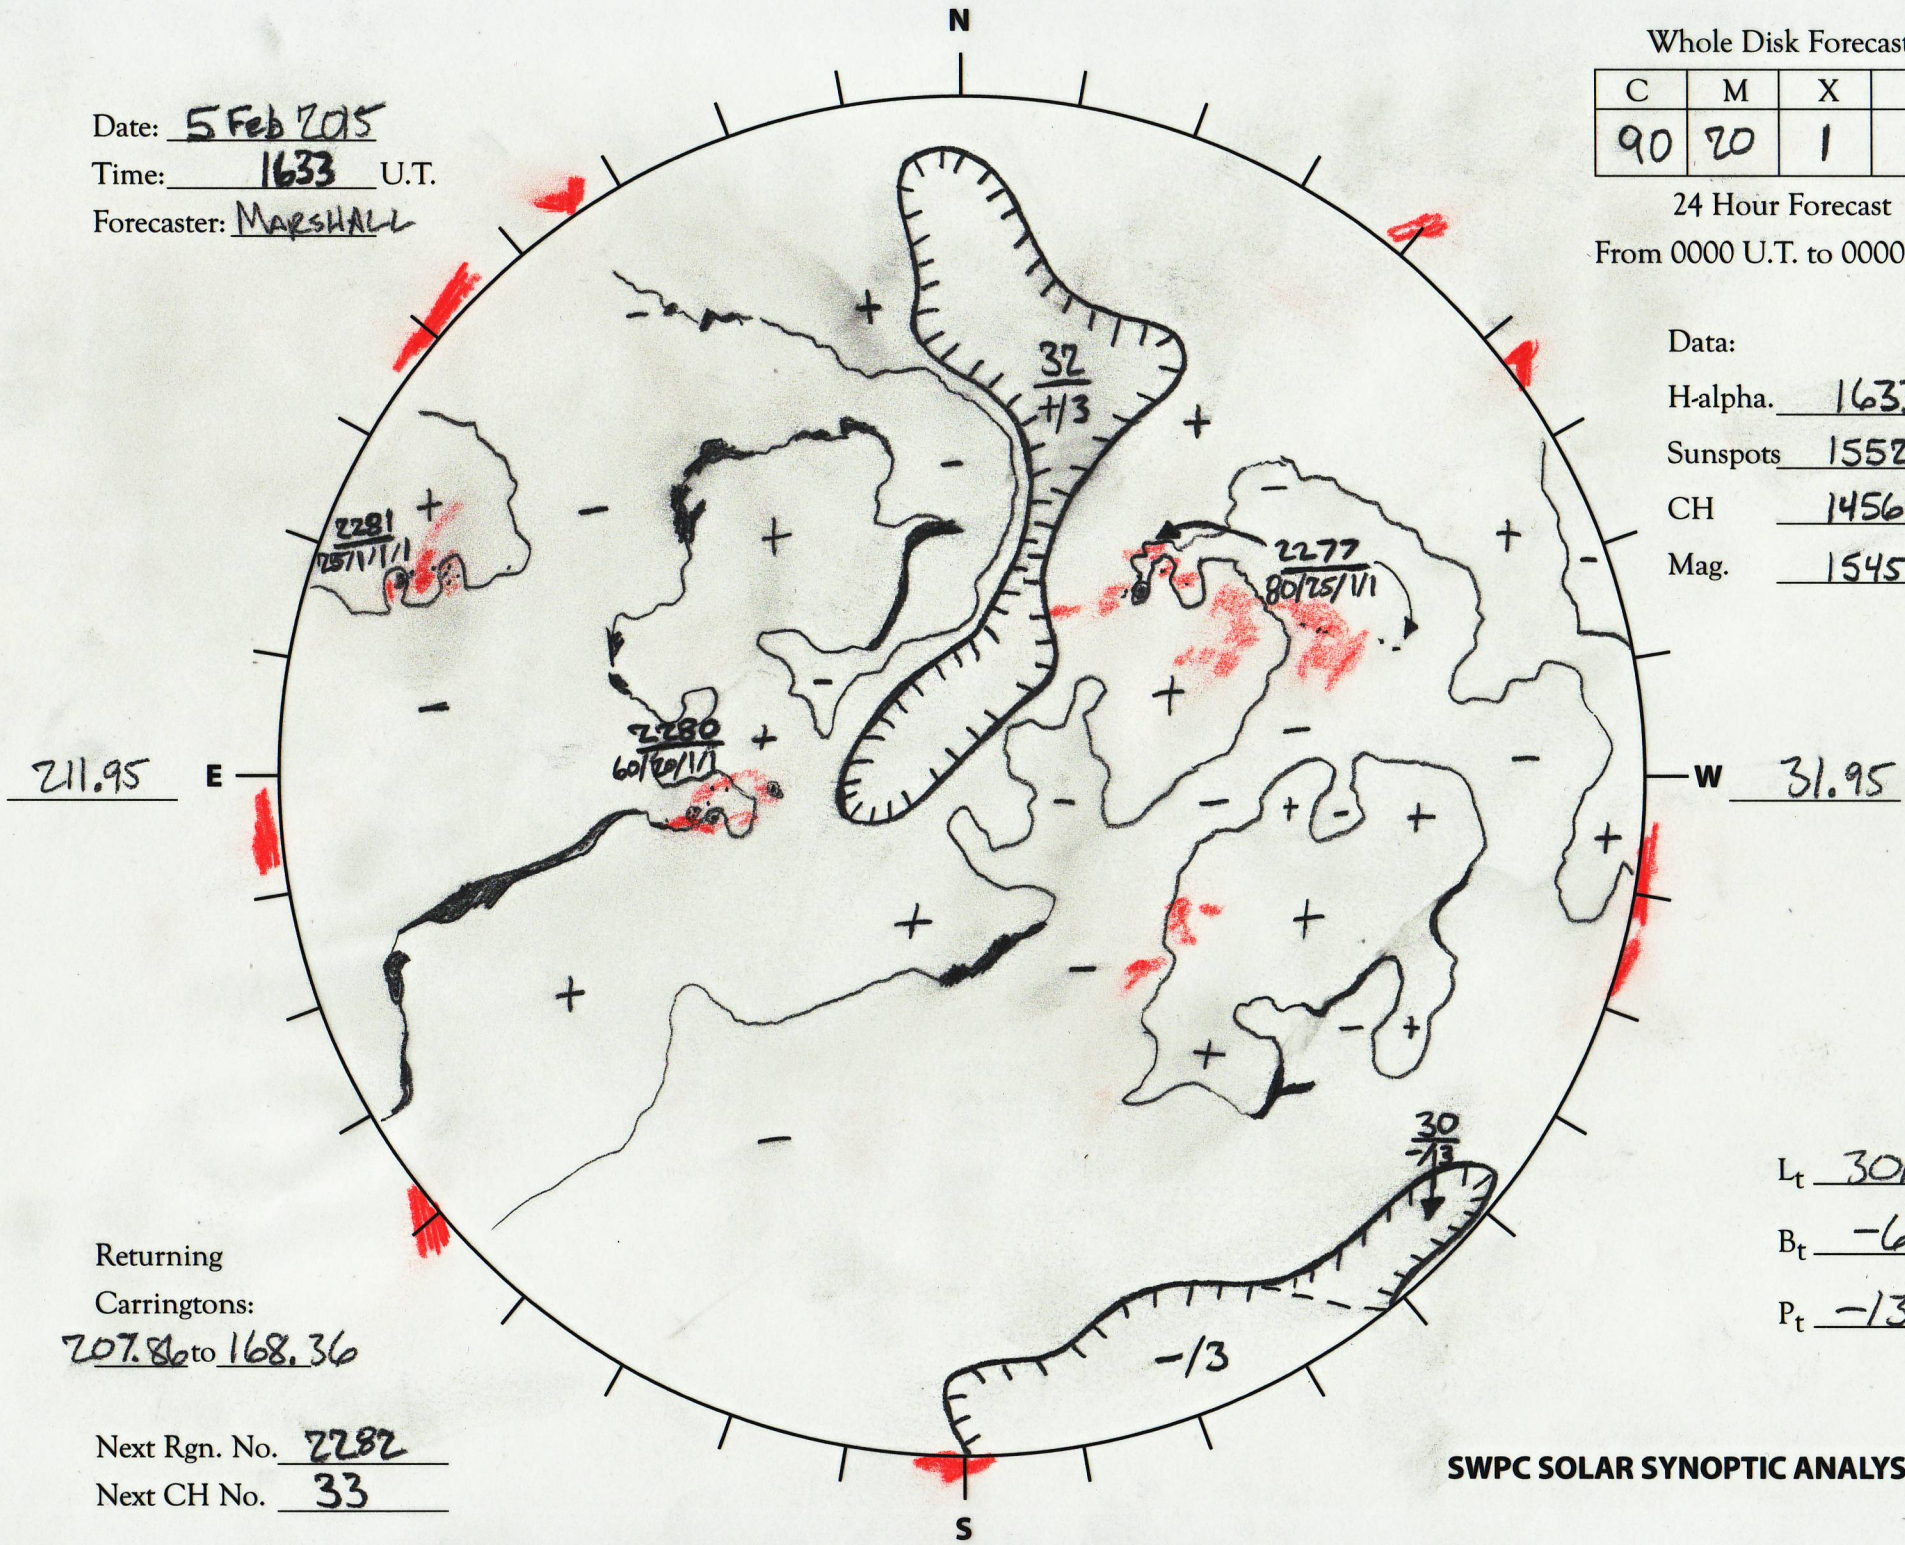

Date: 5 Feb 70
 Time: 1633 U.T.
 Forecaster: MARSHALL

Whole Disk Forecast

| C | M | X | P |
|----|----|---|---|
| 90 | 20 | 1 | 1 |

24 Hour Forecast
 From 0000 U.T. to 0000 U.T.

Data:
 H-alpha. 1633 U.T.
 Sunspots 1552 U.T.
 CH 1456 U.T.
 Mag. 1545 U.T.

Returning
 Carringtons:
207.86 to 168.36

Next Rgn. No. 2282
 Next CH No. 33

L_t 301.95
 B_t -6.31
 P_t -13.89