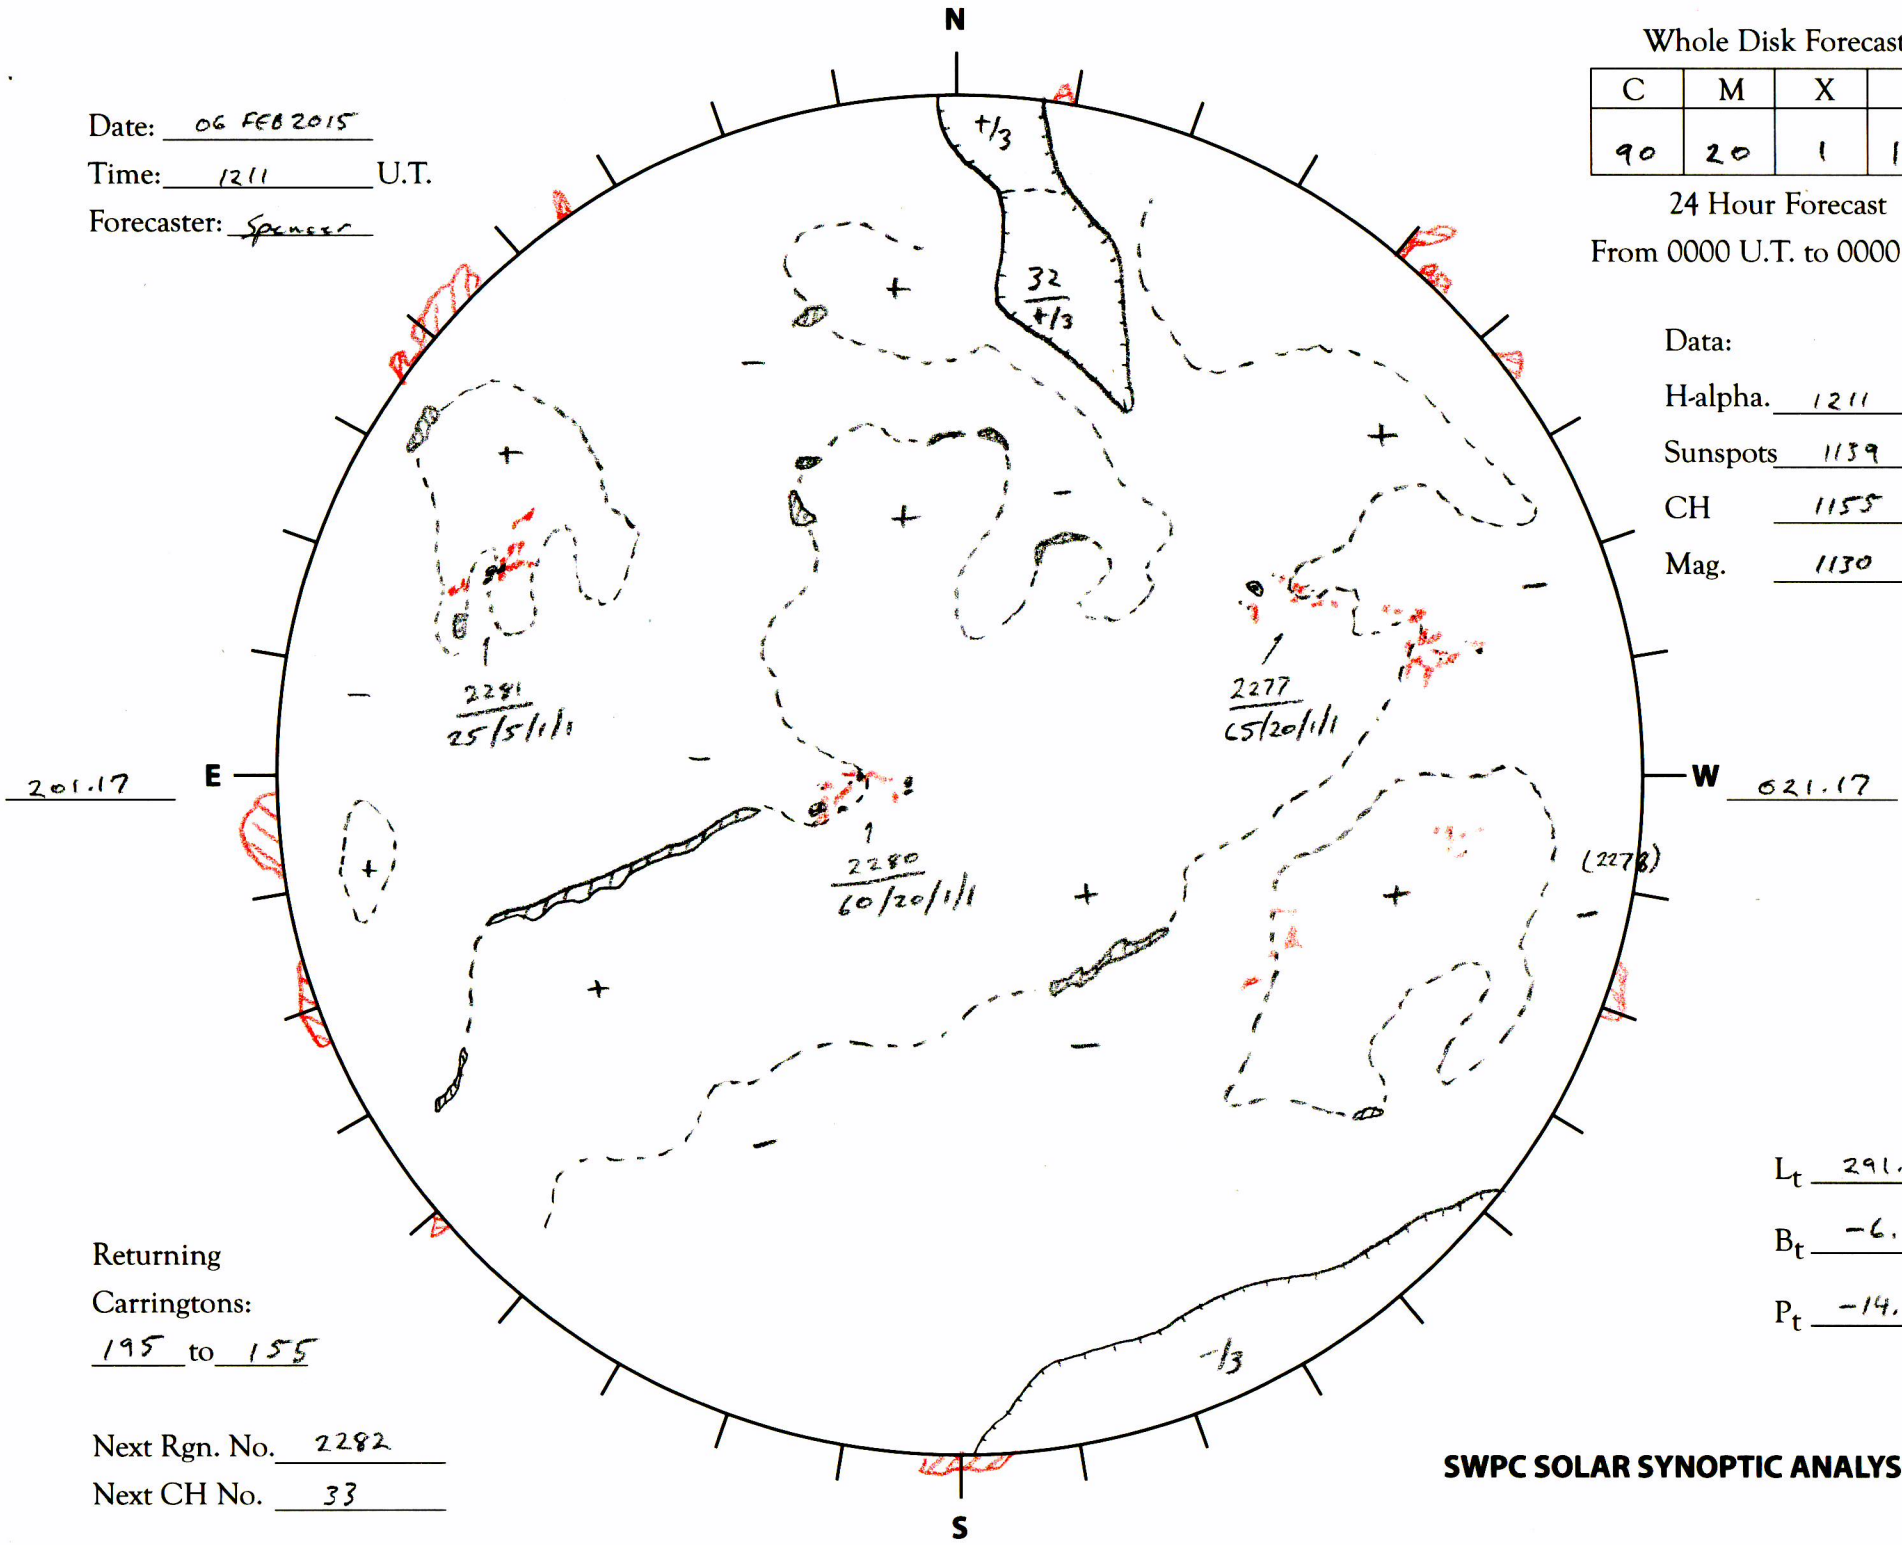

Date: 06 FEB 2015
 Time: 1211 U.T.
 Forecaster: SPENCER

Whole Disk Forecast

C	M	X	P
90	20	1	1

24 Hour Forecast
 From 0000 U.T. to 0000 U.T.

Data:
 H-alpha. 1211 U.T.
 Sunspots 1139 U.T.
 CH 1155 U.T.
 Mag. 1130 U.T.

Returning
 Carringtons:
195 to 155

Next Rgn. No. 2282
 Next CH No. 33

L_t 291.17
 B_t -6.36
 P_t -14.21