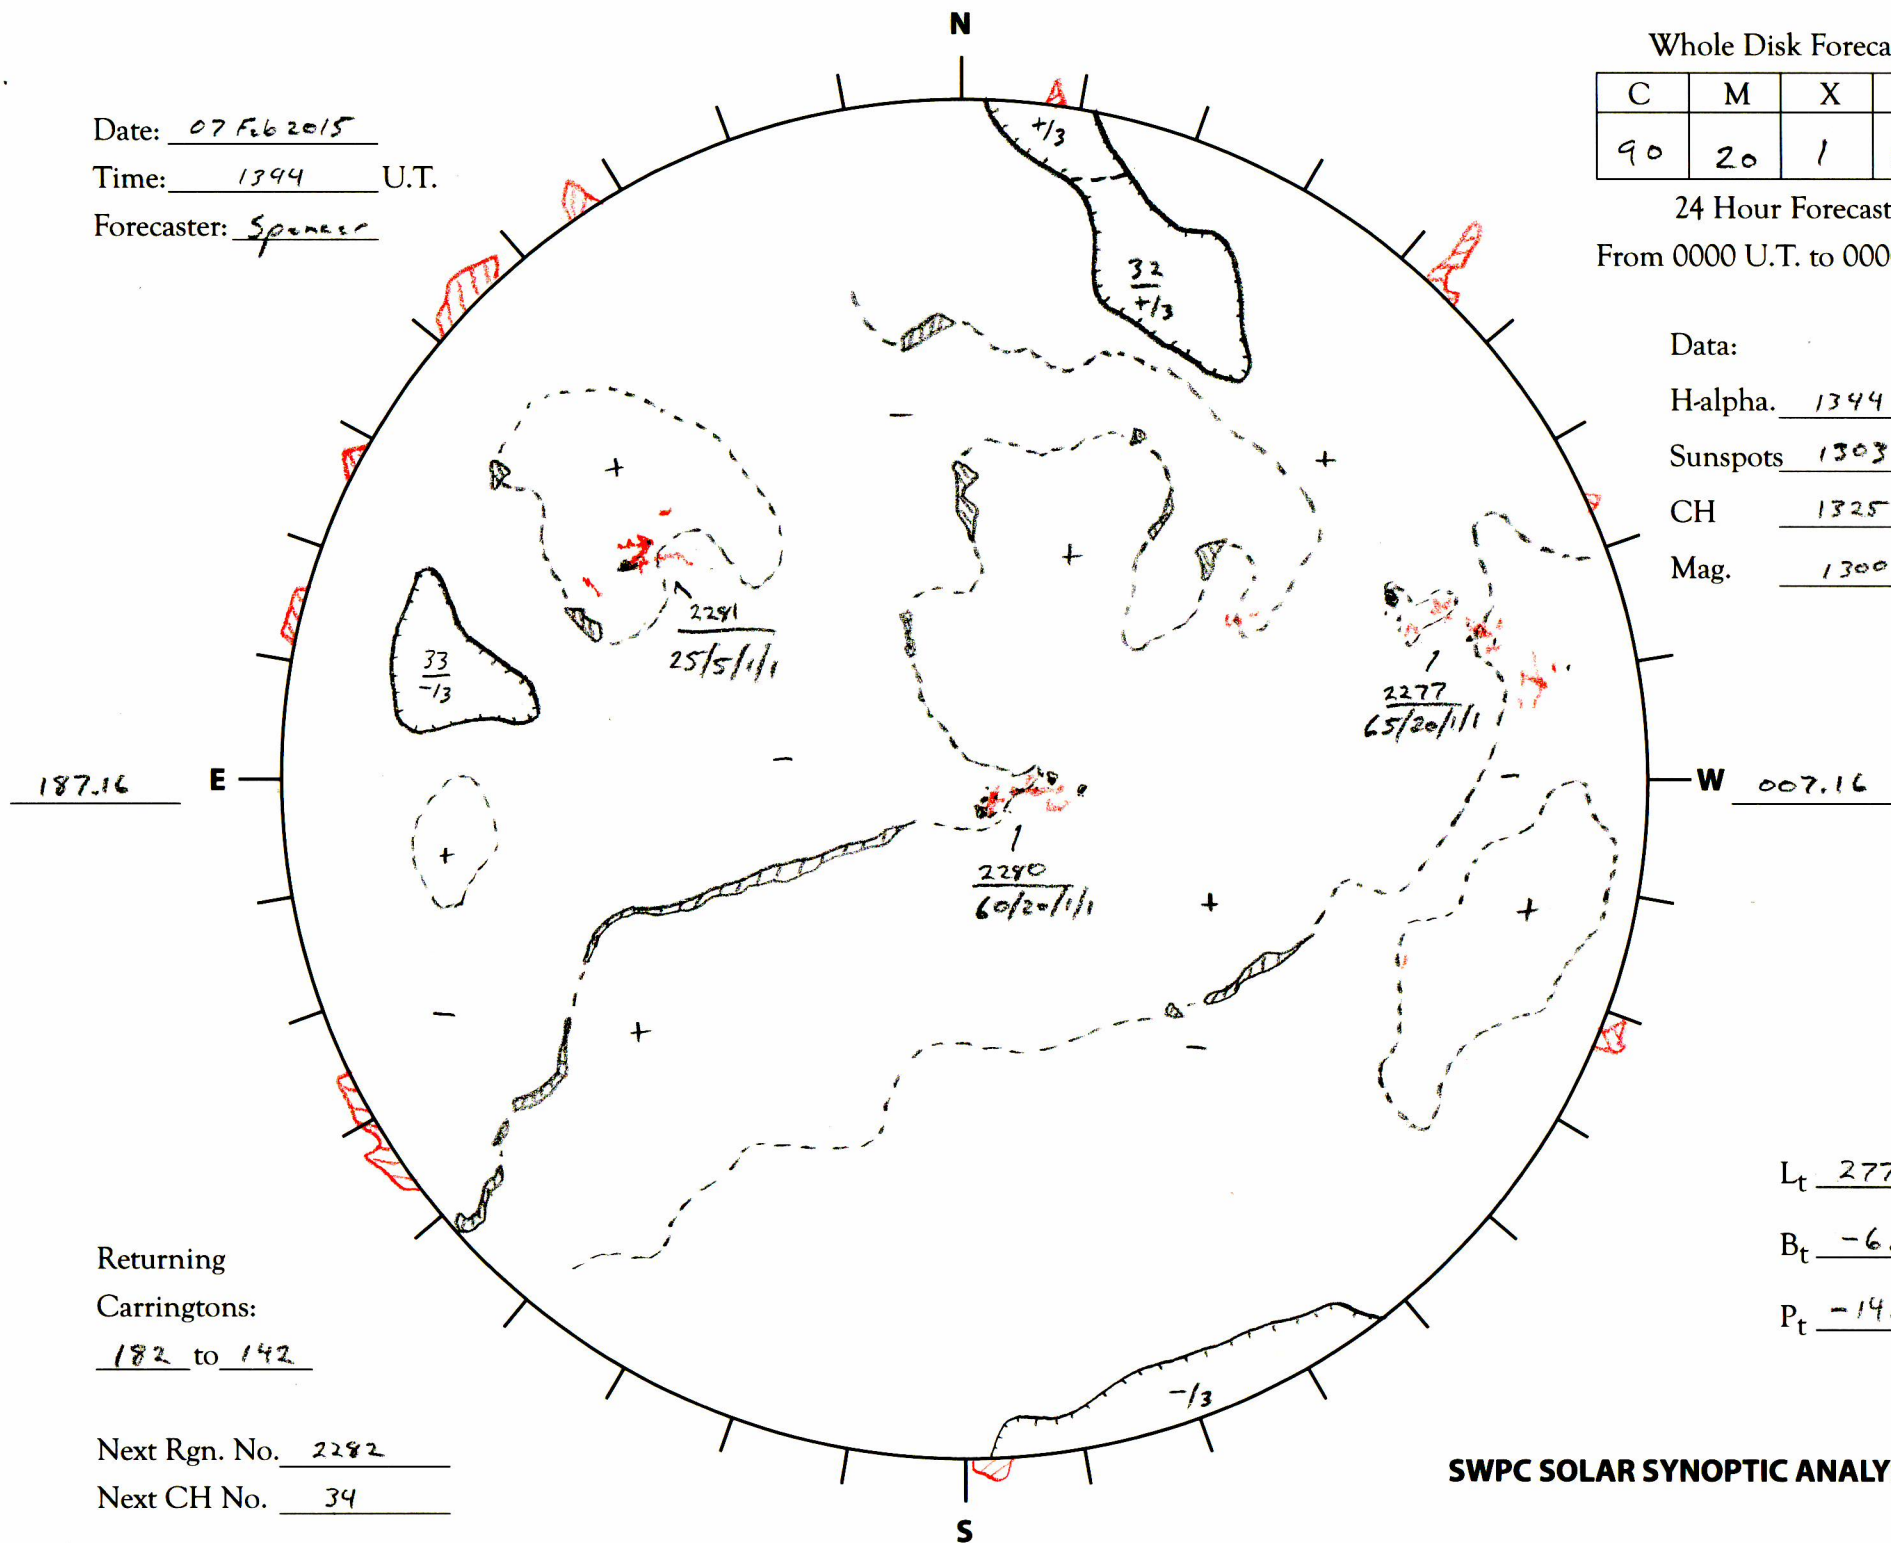

Date: 07 Feb 2015  
 Time: 1344 U.T.  
 Forecaster: Spencer

Whole Disk Forecast

C	M	X	P
90	20	1	1

24 Hour Forecast  
 From 0000 U.T. to 0000 U.T.

Data:

H-alpha. 1344 U.T.

Sunspots 1303 U.T.

CH 1325 U.T.

Mag. 1300 U.T.

187.16 E

W 007.16

Returning  
 Carringtons:  
182 to 142

Next Rgn. No. 2282  
 Next CH No. 34

$L_t$  277.16

$B_t$  -6.43

$P_t$  -14.61