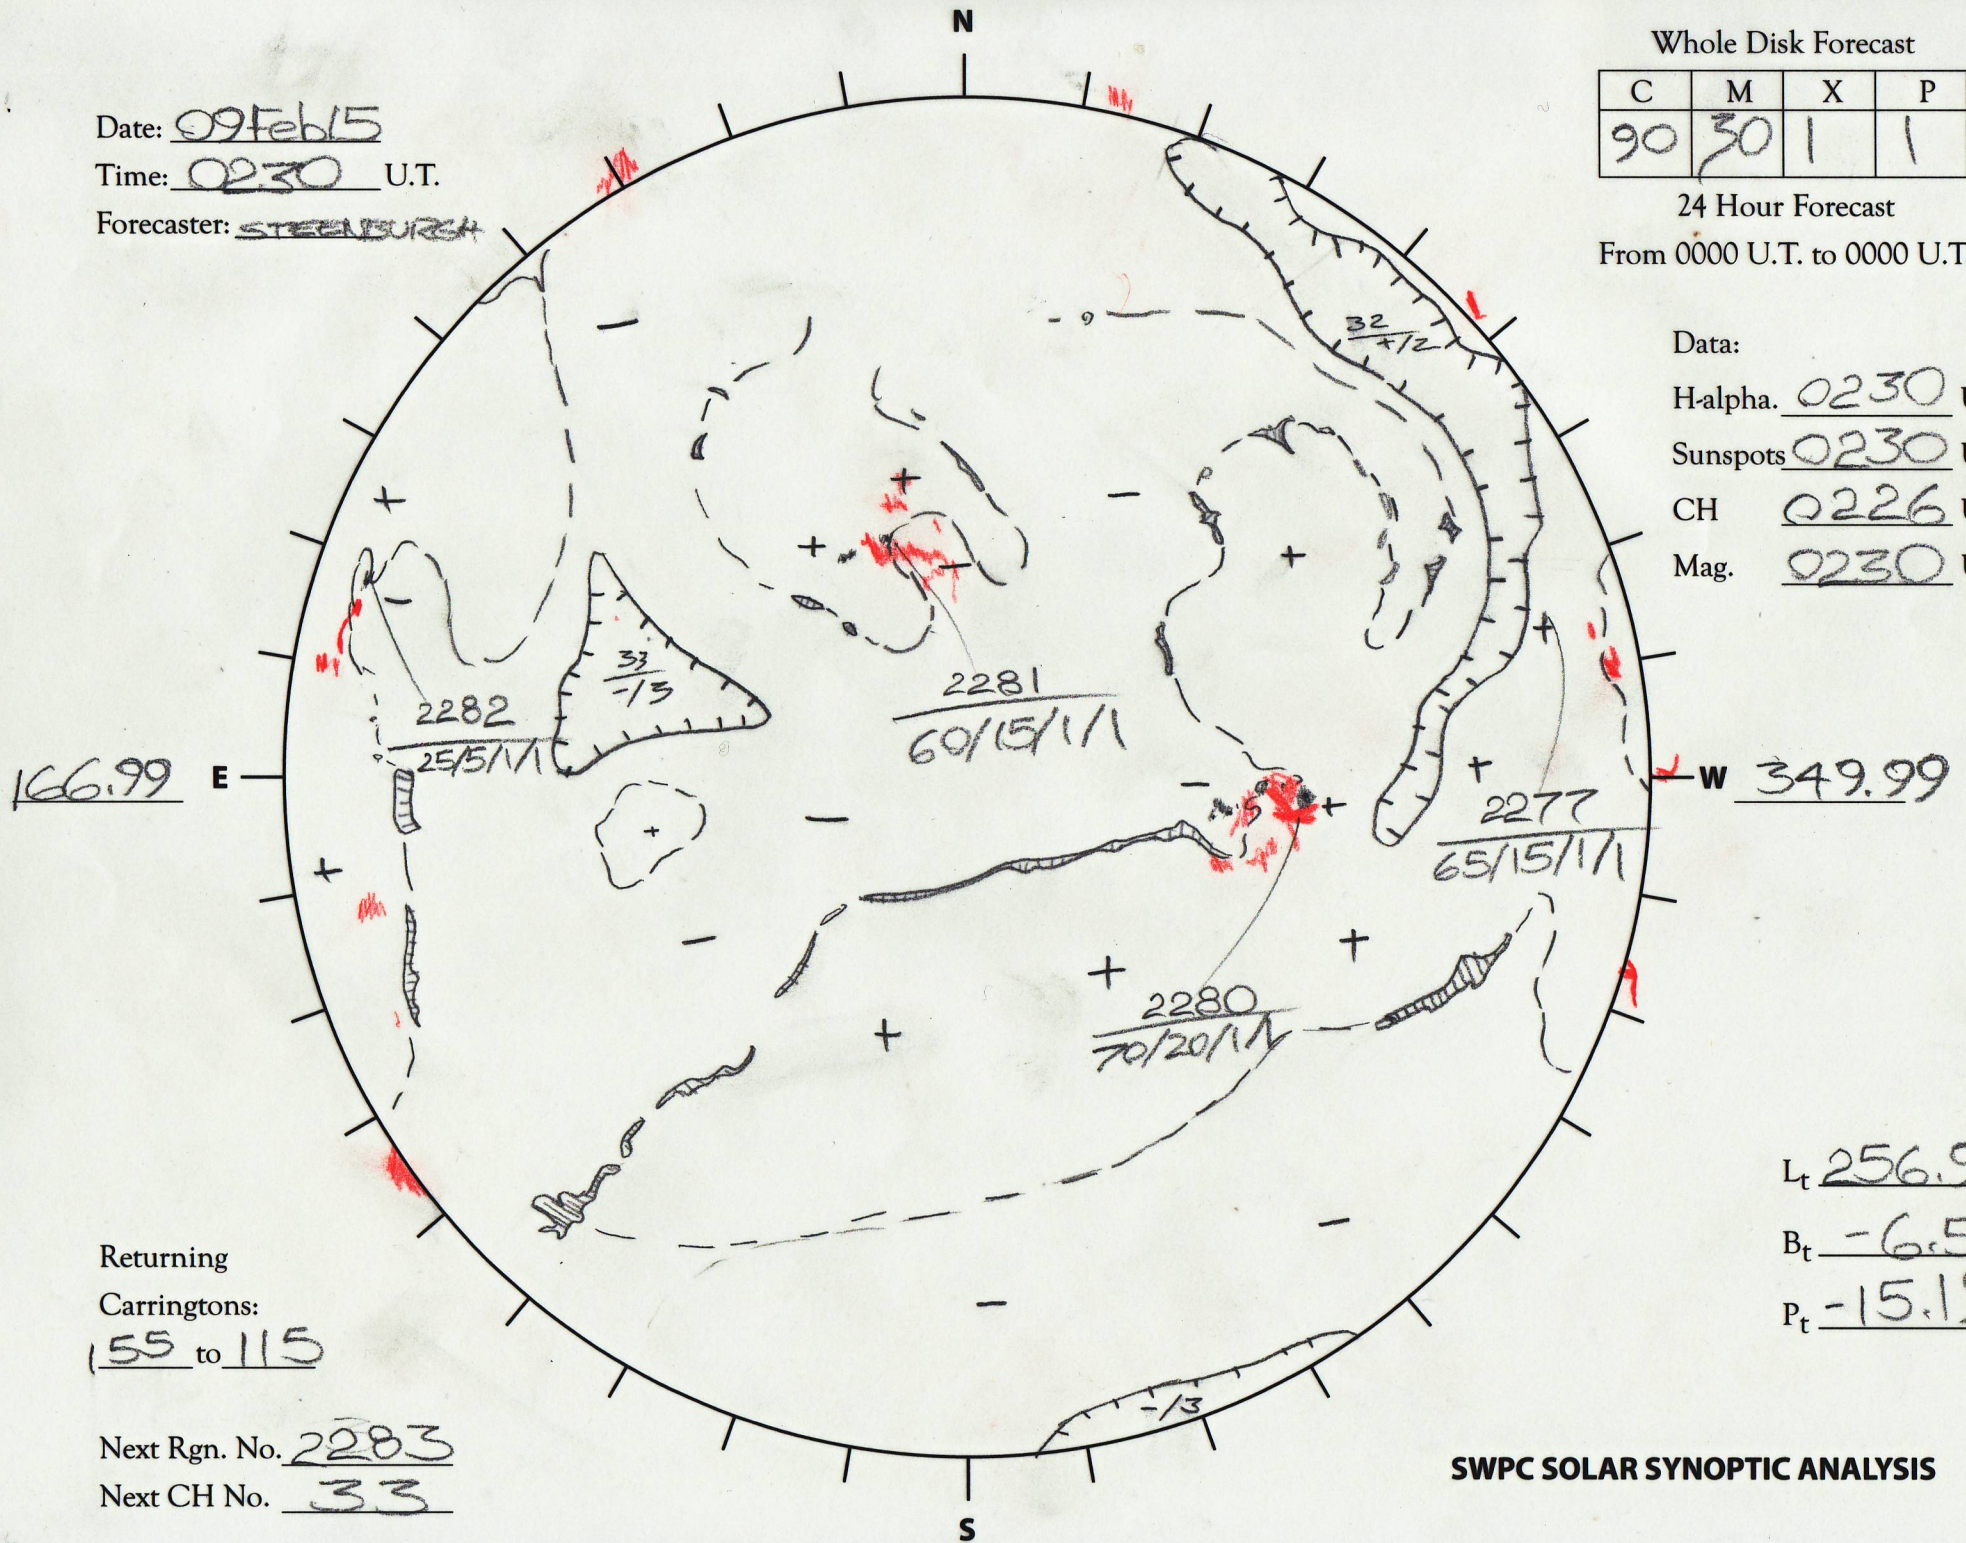

Date: 09 Feb 15  
 Time: 0230 U.T.  
 Forecaster: STEELEBURGH

Whole Disk Forecast

C	M	X	P
90	30	1	1

24 Hour Forecast  
 From 0000 U.T. to 0000 U.T.

Data:

H-alpha. 0230 U.T.

Sunspots 0230 U.T.

CH 0226 U.T.

Mag. 0230 U.T.

Returning  
 Carringtons:  
55 to 115

Next Rgn. No. 2283  
 Next CH No. 33

$L_t$  256.99  
 $B_t$  -6.51  
 $P_t$  -15.19

SWPC SOLAR SYNOPTIC ANALYSIS