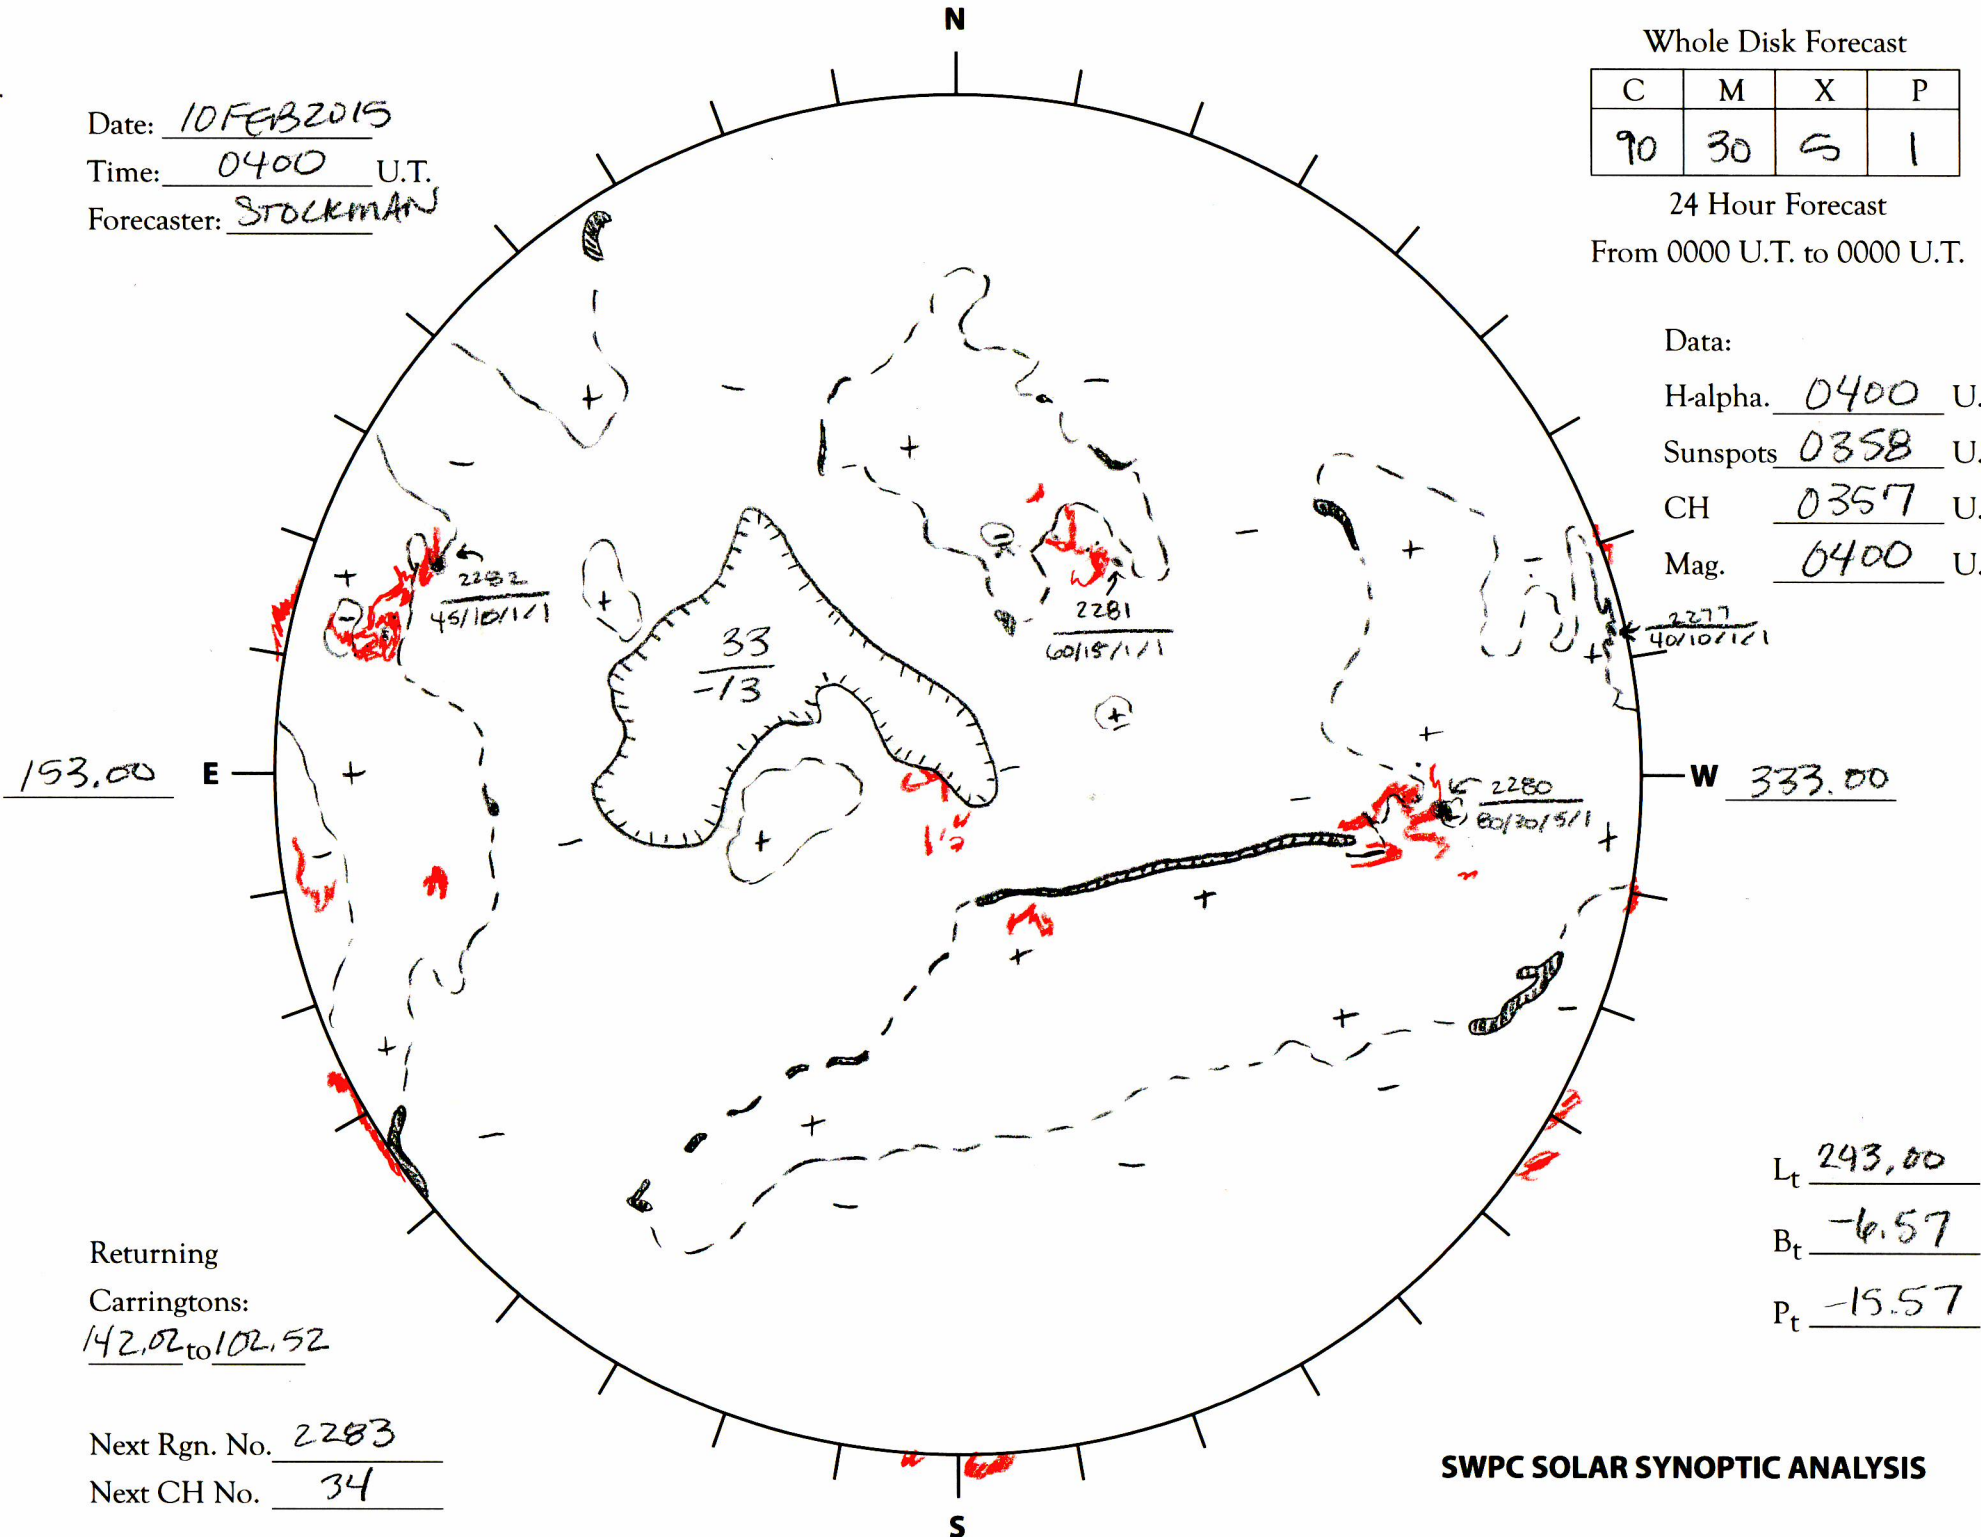

Date: 10 FEB 2015
 Time: 0400 U.T.
 Forecaster: STOLKMAN

Whole Disk Forecast

C	M	X	P
90	30	5	1

24 Hour Forecast
 From 0000 U.T. to 0000 U.T.

Data:

H-alpha. 0400 U.T.

Sunspots 0358 U.T.

CH 0357 U.T.

Mag. 6400 U.T.

Returning
 Carringtons:
142.02 to 102.52

Next Rgn. No. 2283
 Next CH No. 34

L_t 243.00

B_t -6.57

P_t -15.57