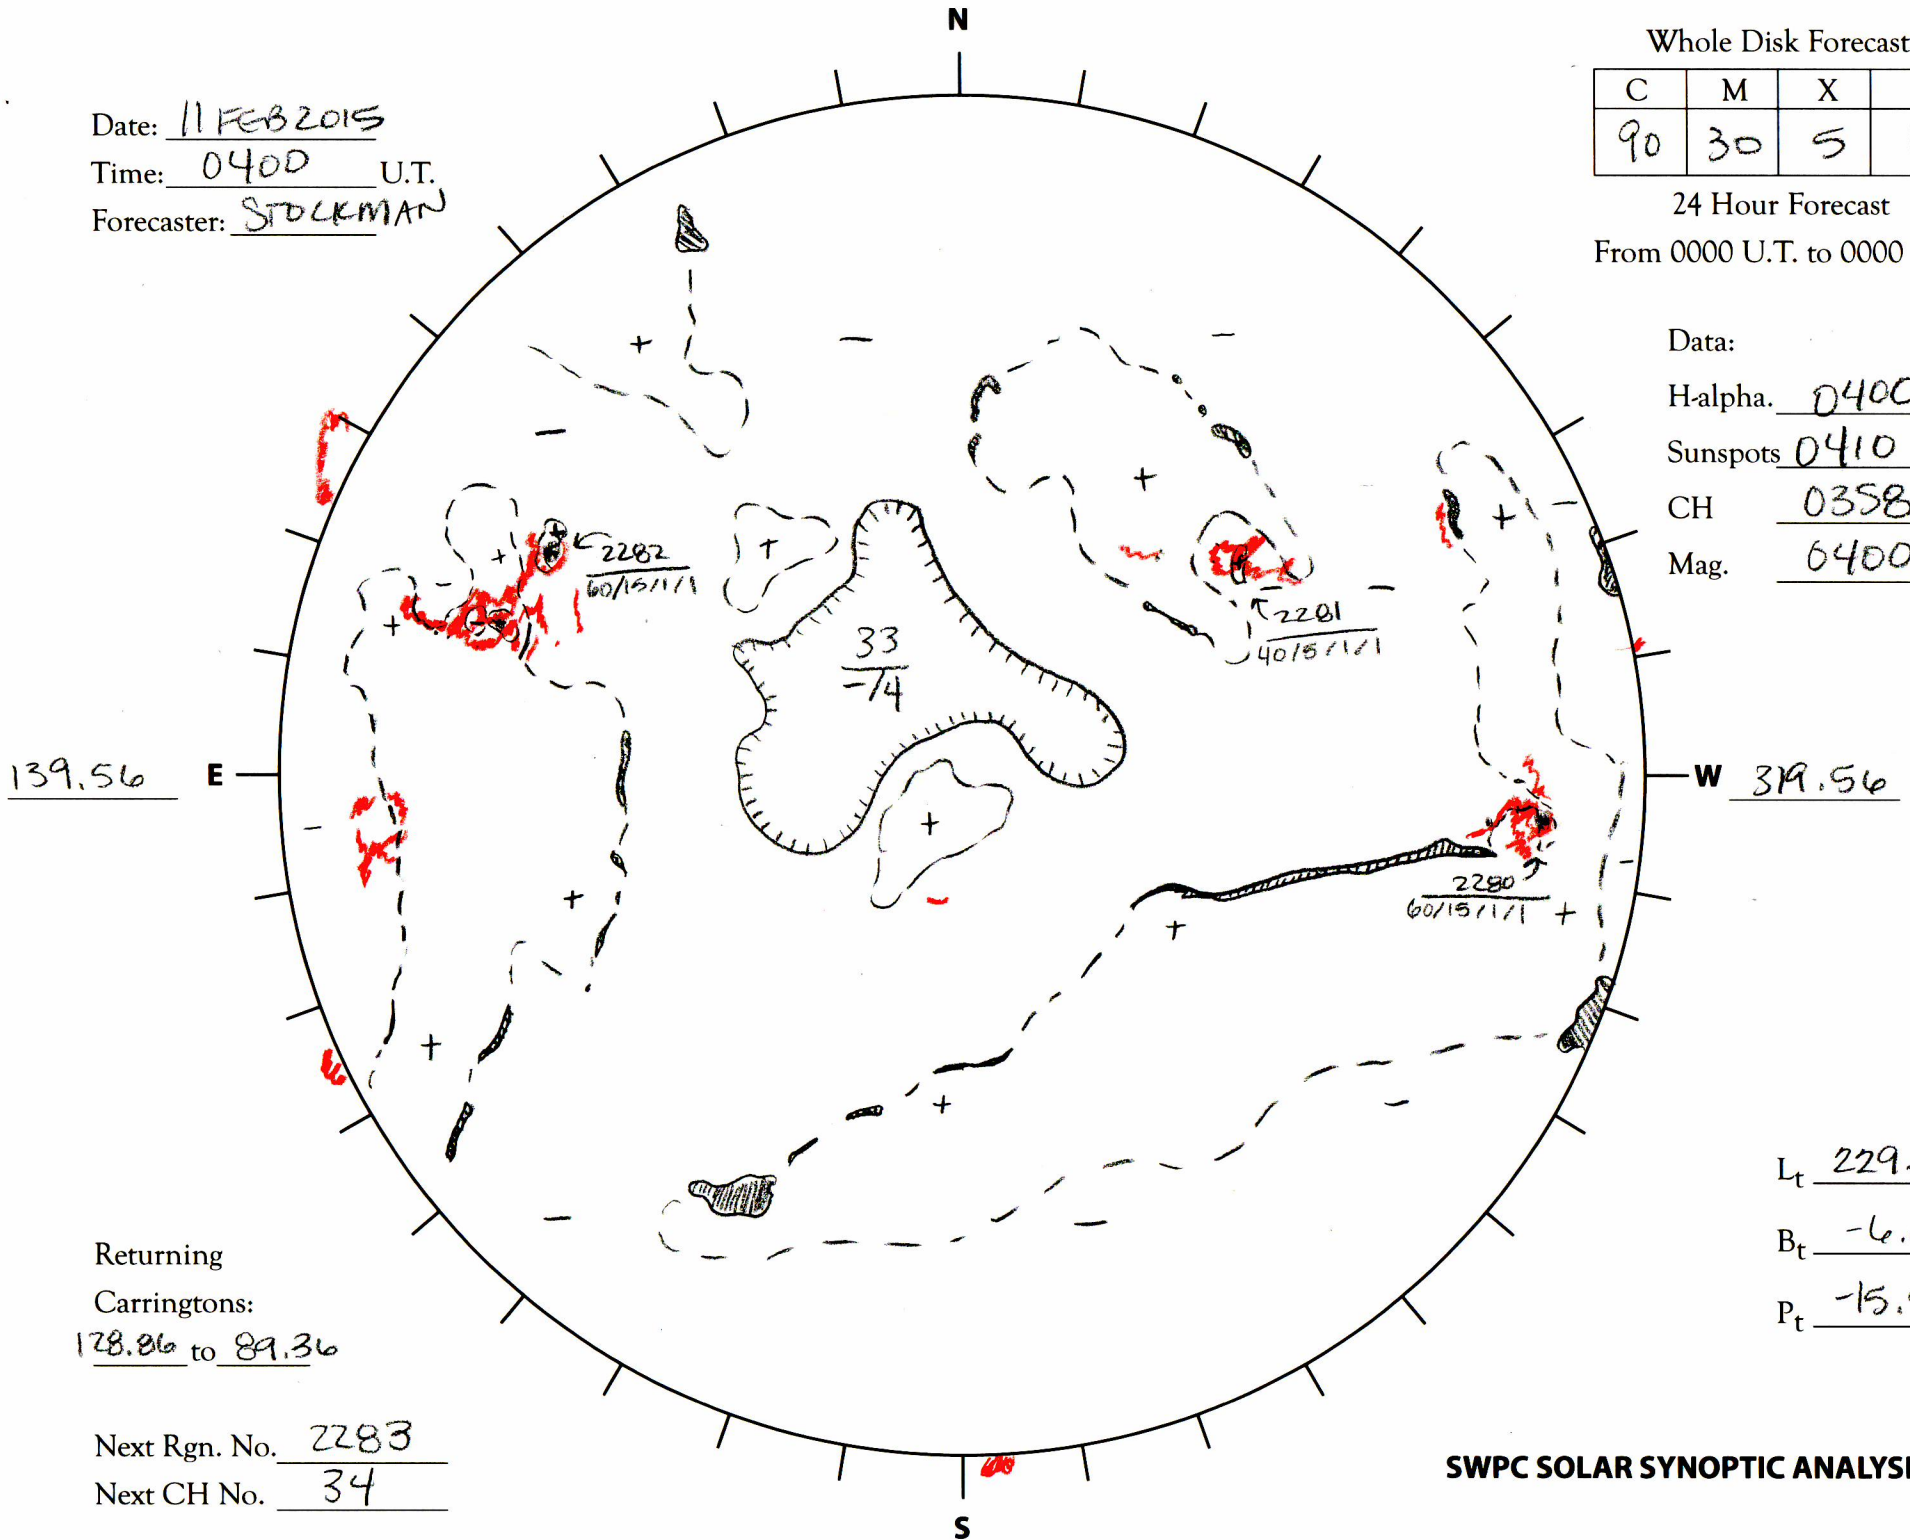

Date: 11 FEB 2015  
 Time: 0400 U.T.  
 Forecaster: STOCKMAN

Whole Disk Forecast

C	M	X	P
90	30	5	1

24 Hour Forecast  
 From 0000 U.T. to 0000 U.T.

Data:

H-alpha. 0400 U.T.

Sunspots 0410 U.T.

CH 0358 U.T.

Mag. 6400 U.T.

Returning  
 Carringtons:  
178.86 to 89.36

Next Rgn. No. 2283  
 Next CH No. 34

$L_t$  229.56

$B_t$  -6.63

$P_t$  -15.94