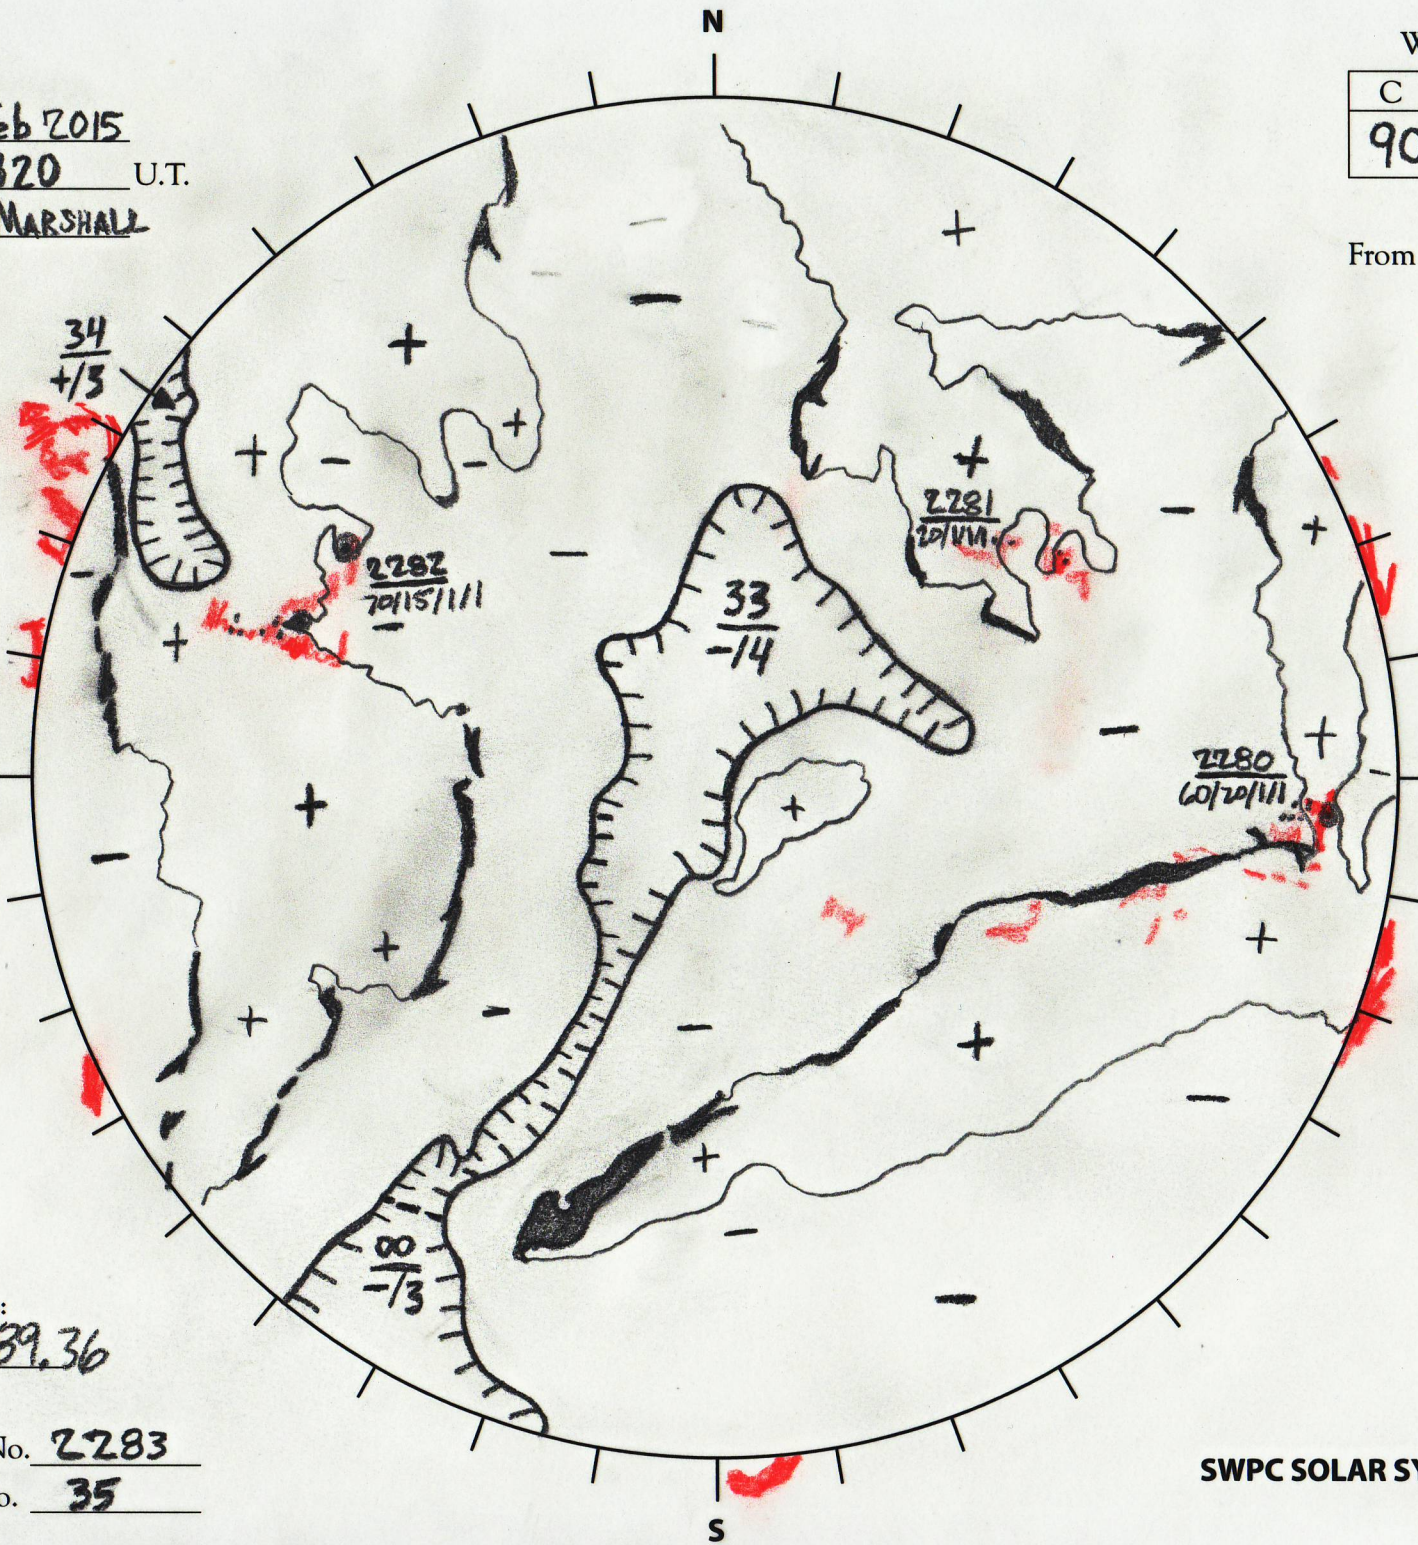

Date: 11 Feb 2015
 Time: 1820 U.T.
 Forecaster: MARSHALL

Whole Disk Forecast

C	M	X	P
90	30	1	1

24 Hour Forecast
 From 0000 U.T. to 0000 U.T.

Data:
 H-alpha. 1820 U.T.
 Sunspots 1428 U.T.
 CH 1755 U.T.
 Mag. 1430 U.T.

131.97 E

W 311.97

Returning
 Carringtons:
128.86 to 89.36

Next Rgn. No. 2283
 Next CH No. 35

L_t 221.97
 B_t -6.66
 P_t -16.15