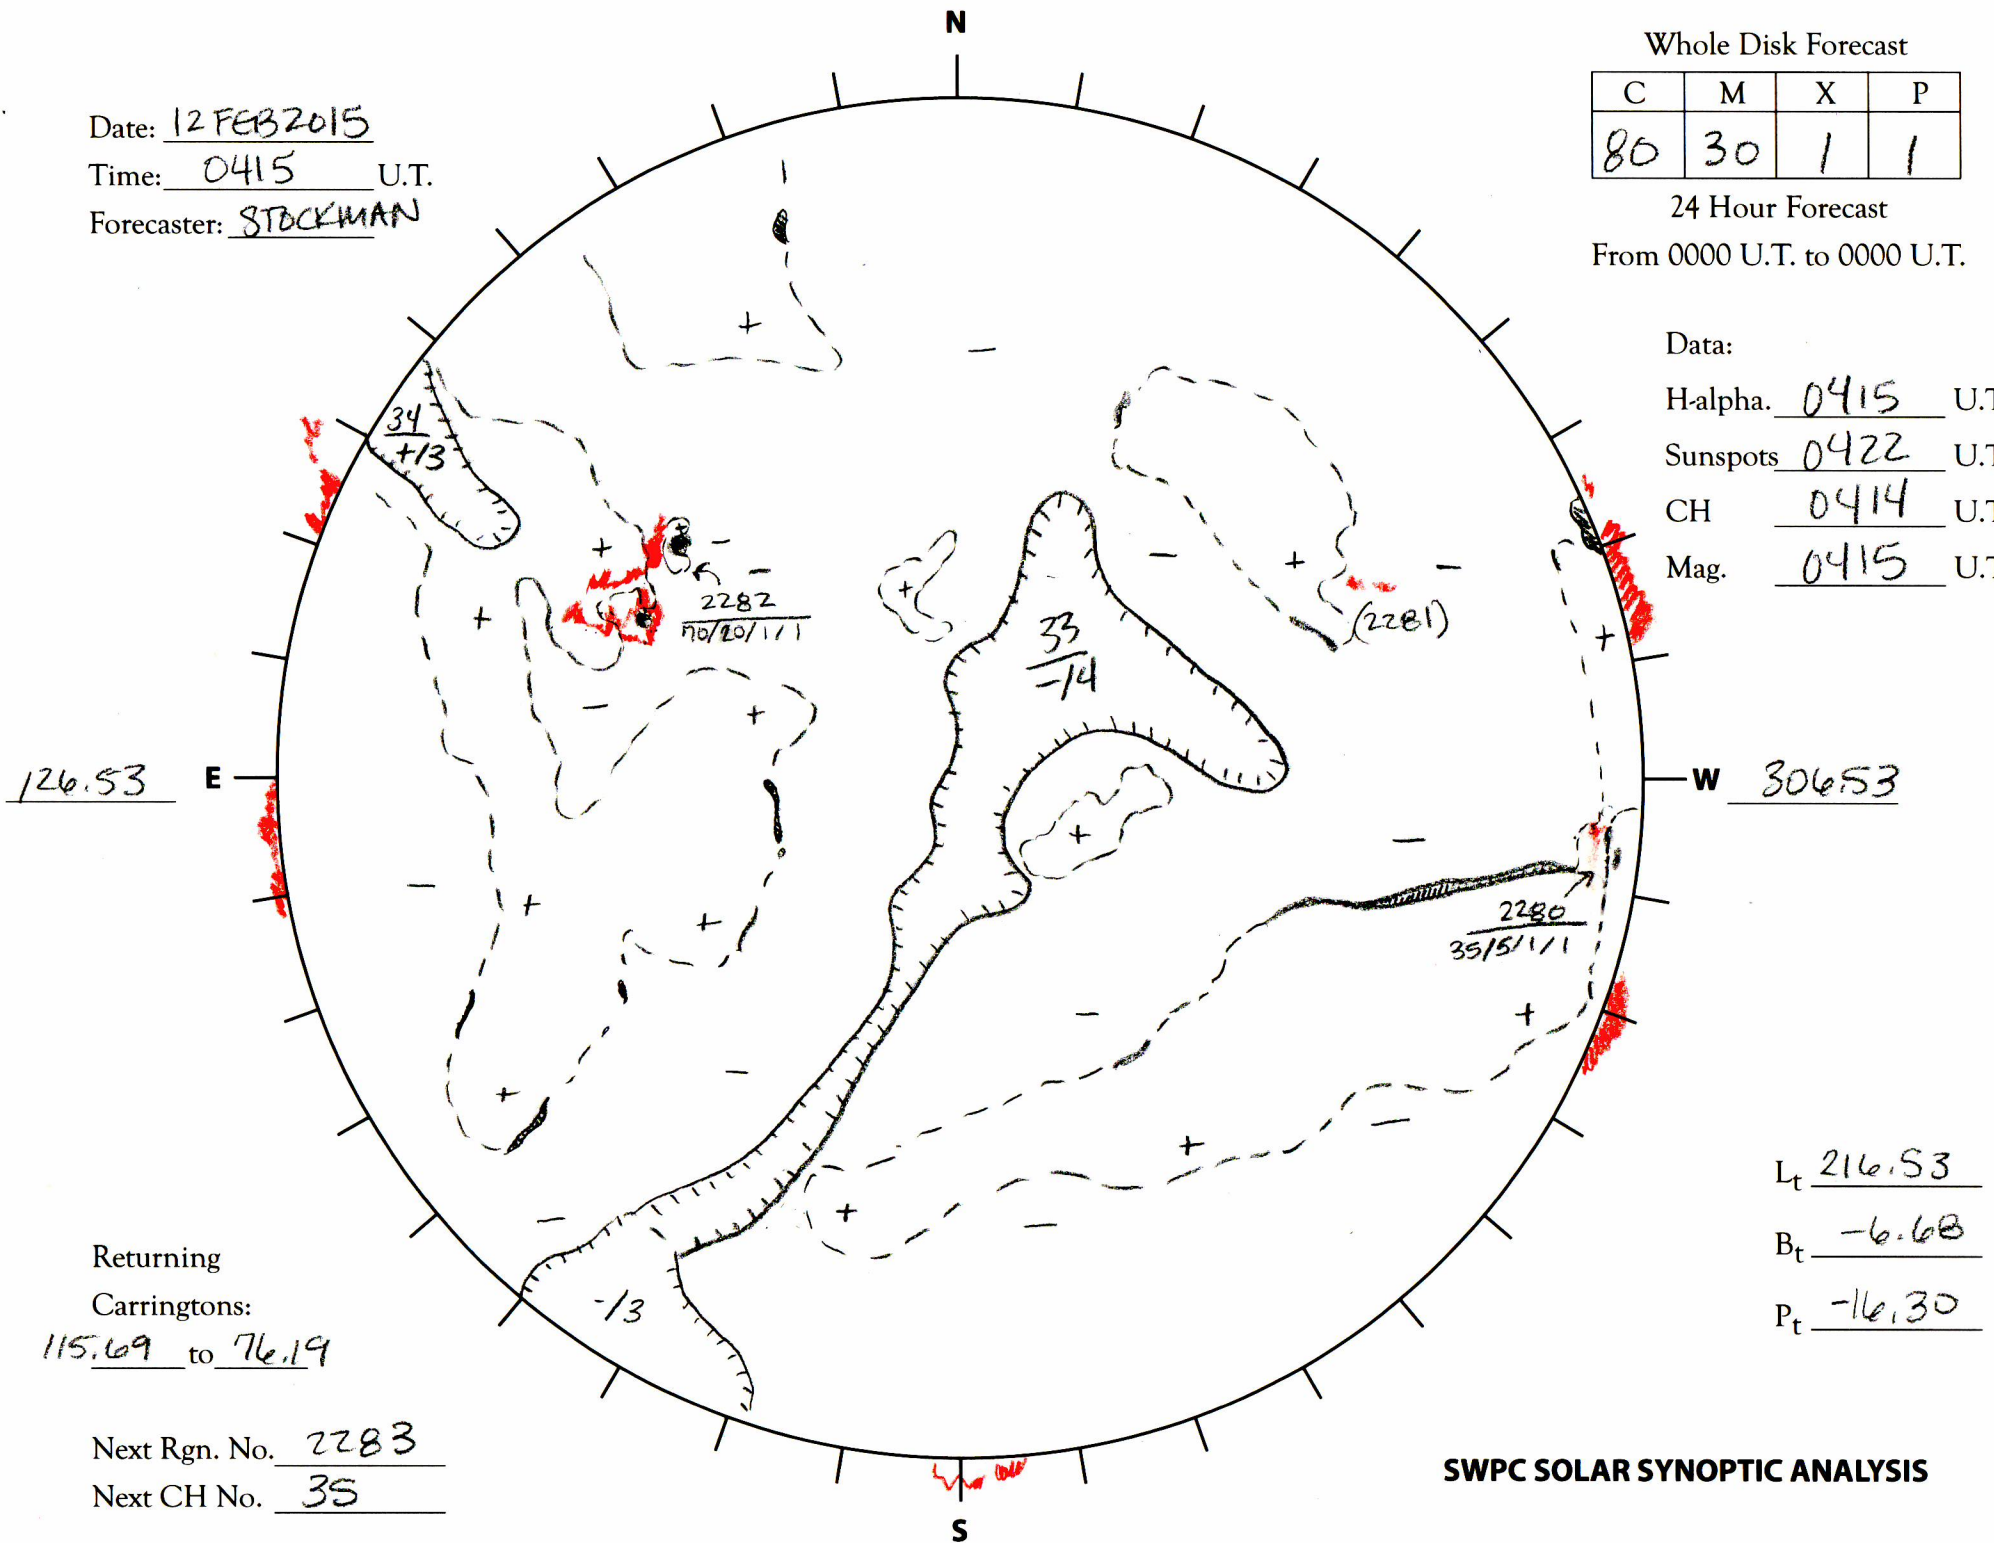

Date: 12 FEB 2015
 Time: 0415 U.T.
 Forecaster: STOCKMAN

Whole Disk Forecast

C	M	X	P
80	30	1	1

24 Hour Forecast
 From 0000 U.T. to 0000 U.T.

Data:

H-alpha. 0415 U.T.

Sunspots 0422 U.T.

CH 0414 U.T.

Mag. 0415 U.T.

Returning
 Carringtons:
115.69 to 76.19

Next Rgn. No. 2283
 Next CH No. 35

L_t 216.53

B_t -6.68

P_t -16.30