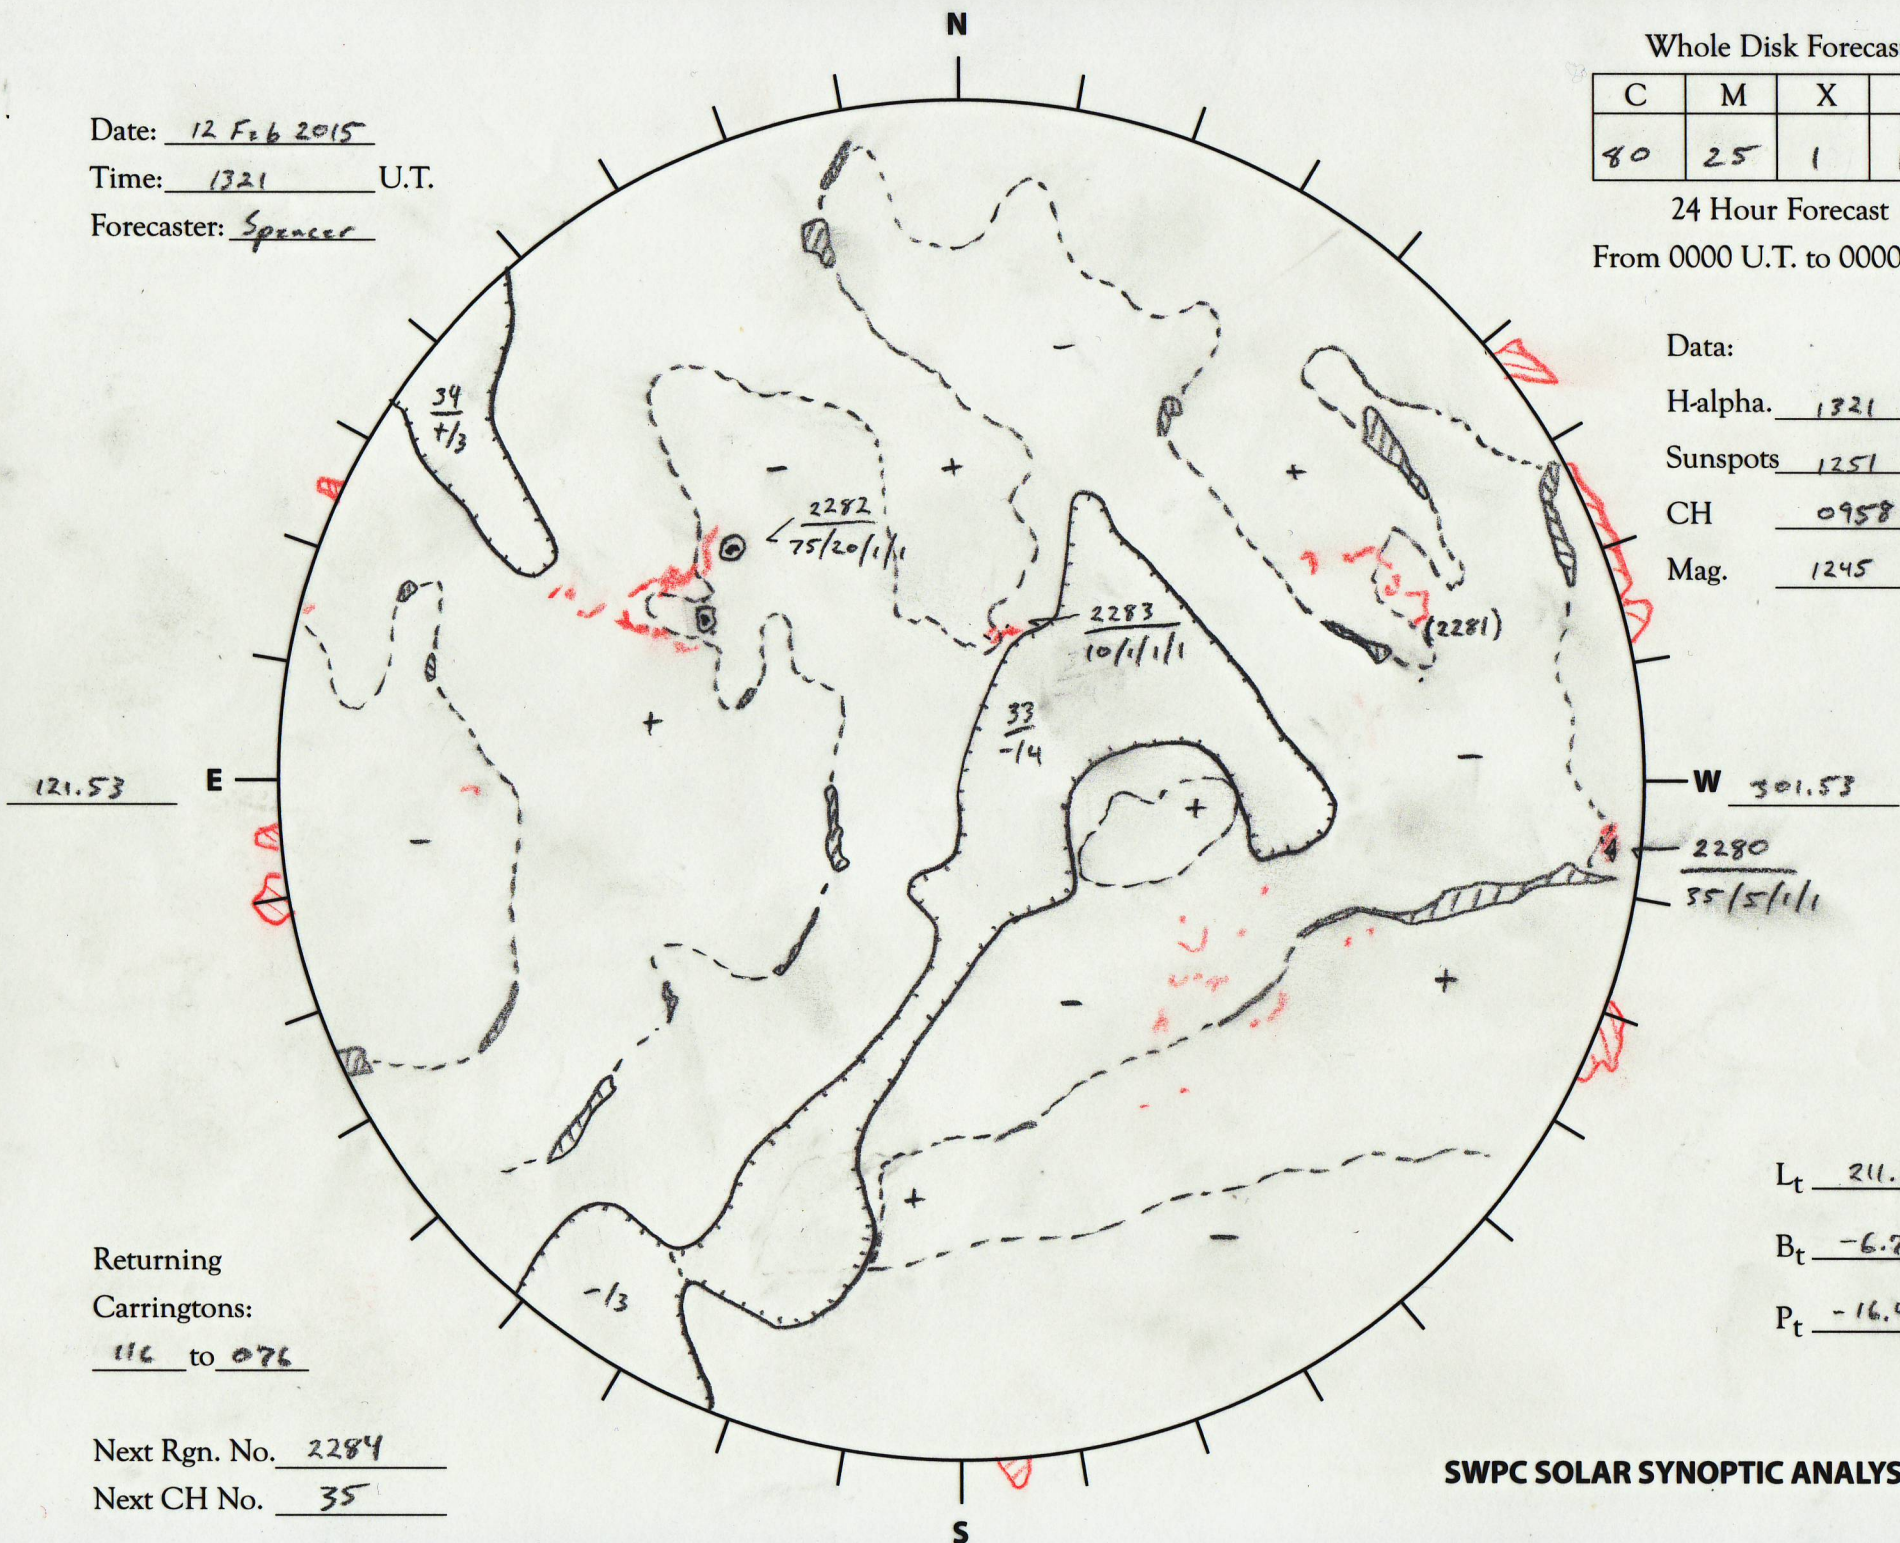

Date: 12 Feb 2015
 Time: 1321 U.T.
 Forecaster: Spencer

Whole Disk Forecast

C	M	X	P
80	25	1	1

24 Hour Forecast
 From 0000 U.T. to 0000 U.T.

Data:
 H-alpha. 1321 U.T.
 Sunspots 1251 U.T.
 CH 0958 U.T.
 Mag. 1245 U.T.

Returning
 Carringtons:
116 to 076

Next Rgn. No. 2284
 Next CH No. 35

L_t 211.53
 B_t -6.70
 P_t -16.43