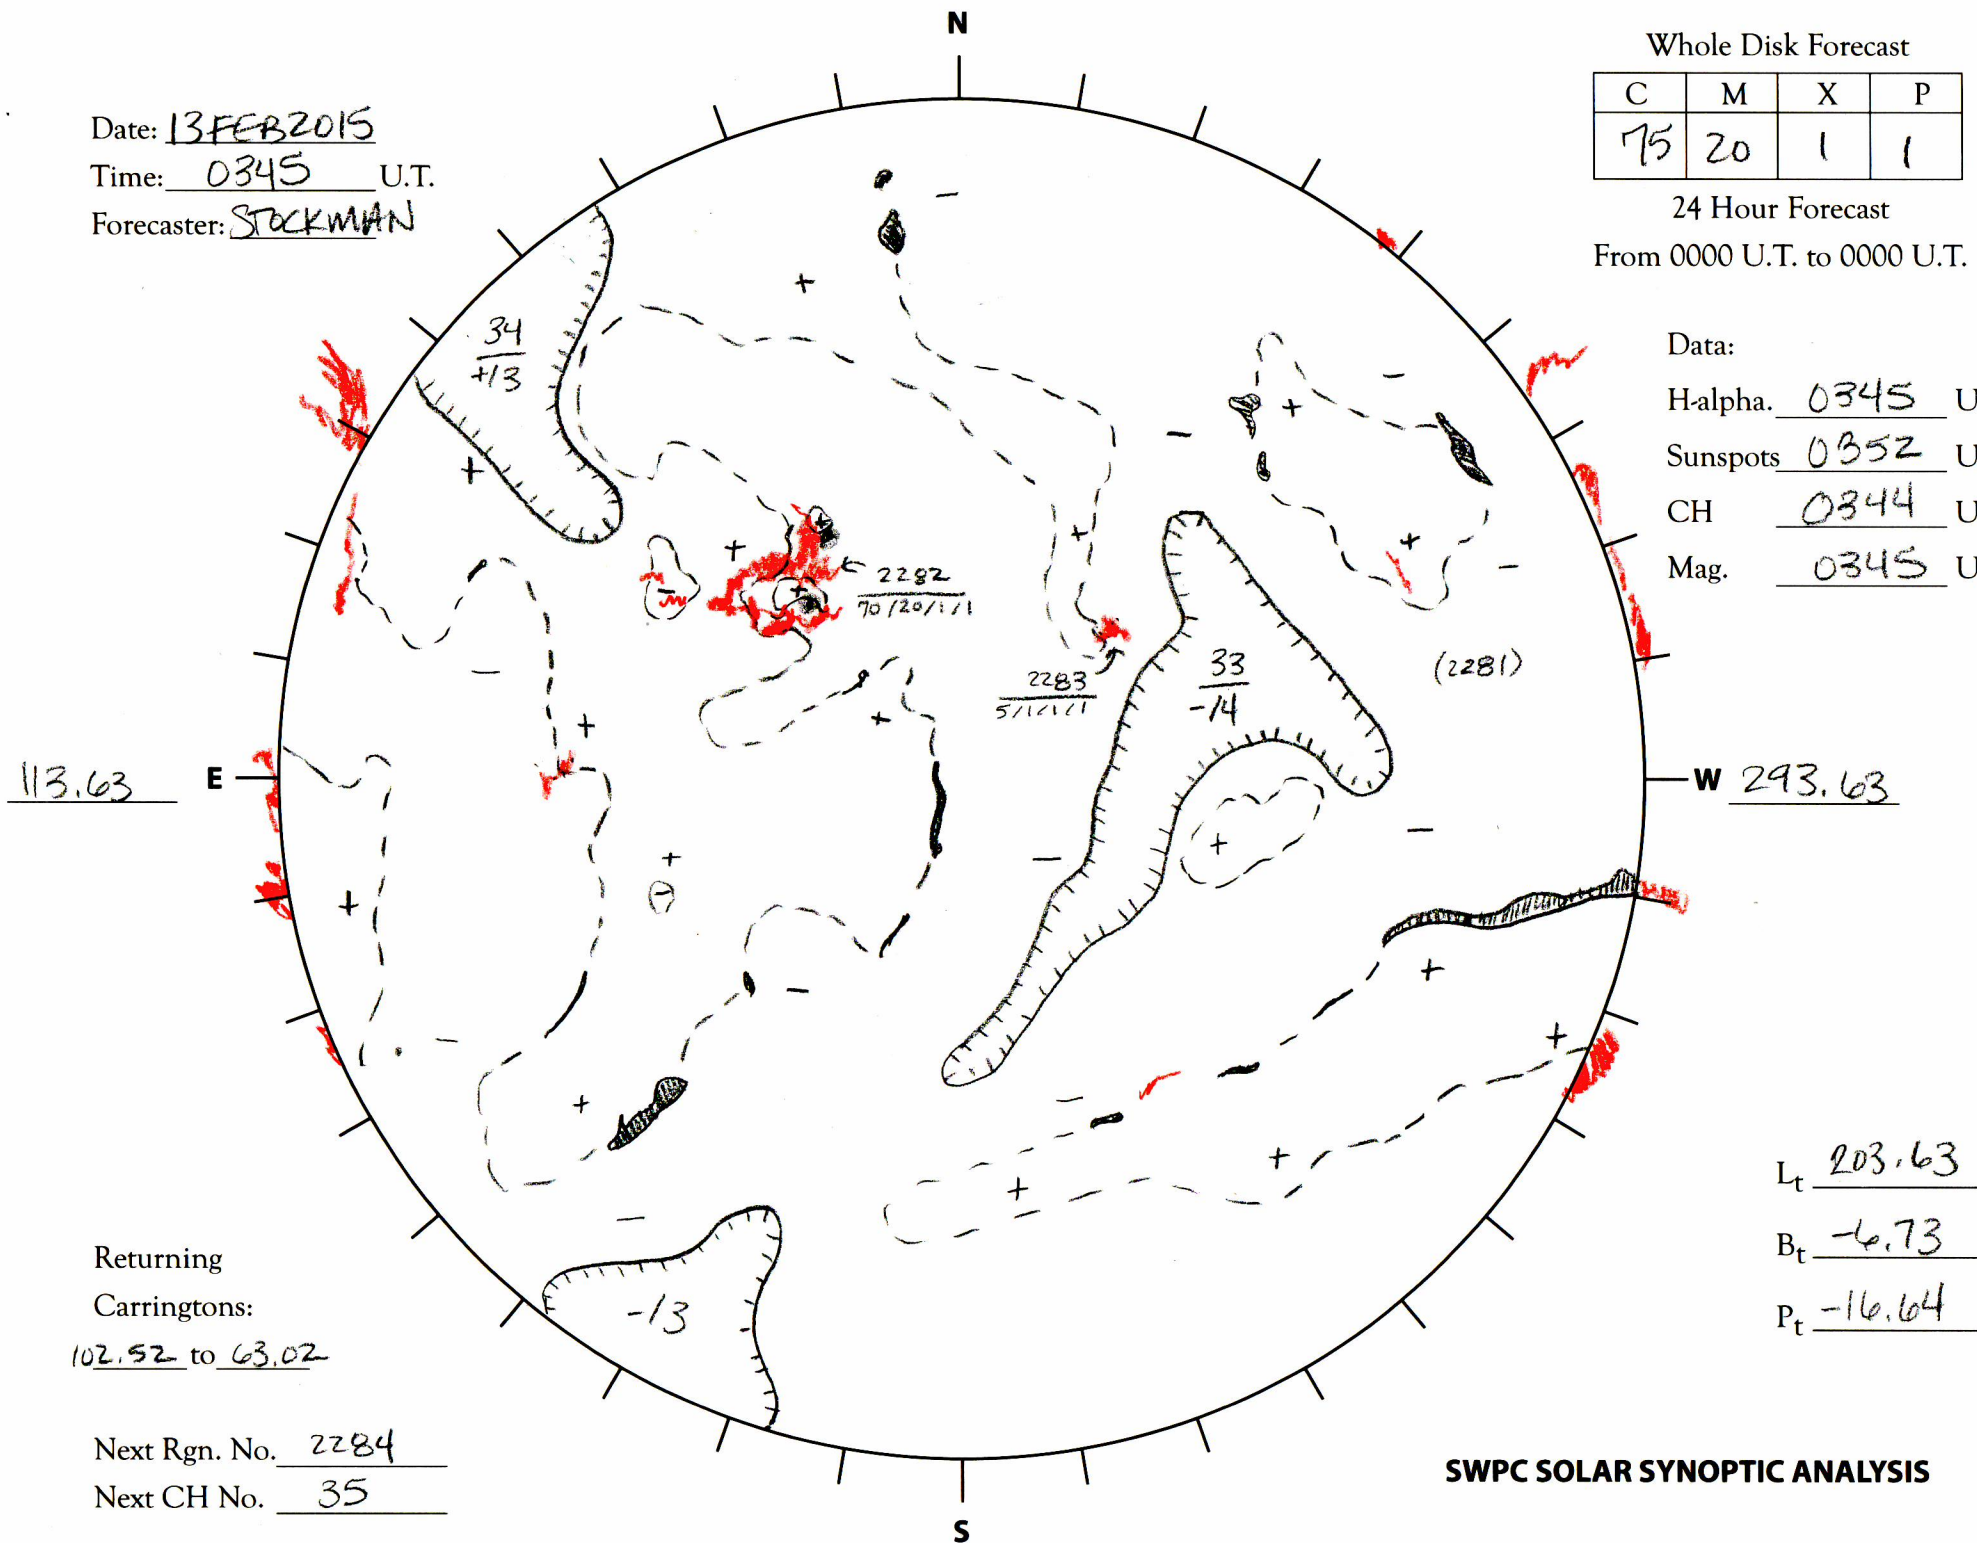

Date: 13 FEB 2015
 Time: 0345 U.T.
 Forecaster: STOCKMAN

Whole Disk Forecast

C	M	X	P
75	20	1	1

24 Hour Forecast
 From 0000 U.T. to 0000 U.T.

Data:

H-alpha. 0345 U.T.

Sunspots 0352 U.T.

CH 0344 U.T.

Mag. 0345 U.T.

Returning
 Carringtons:
102.52 to 63.02

Next Rgn. No. 2284
 Next CH No. 35

SWPC SOLAR SYNOPTIC ANALYSIS