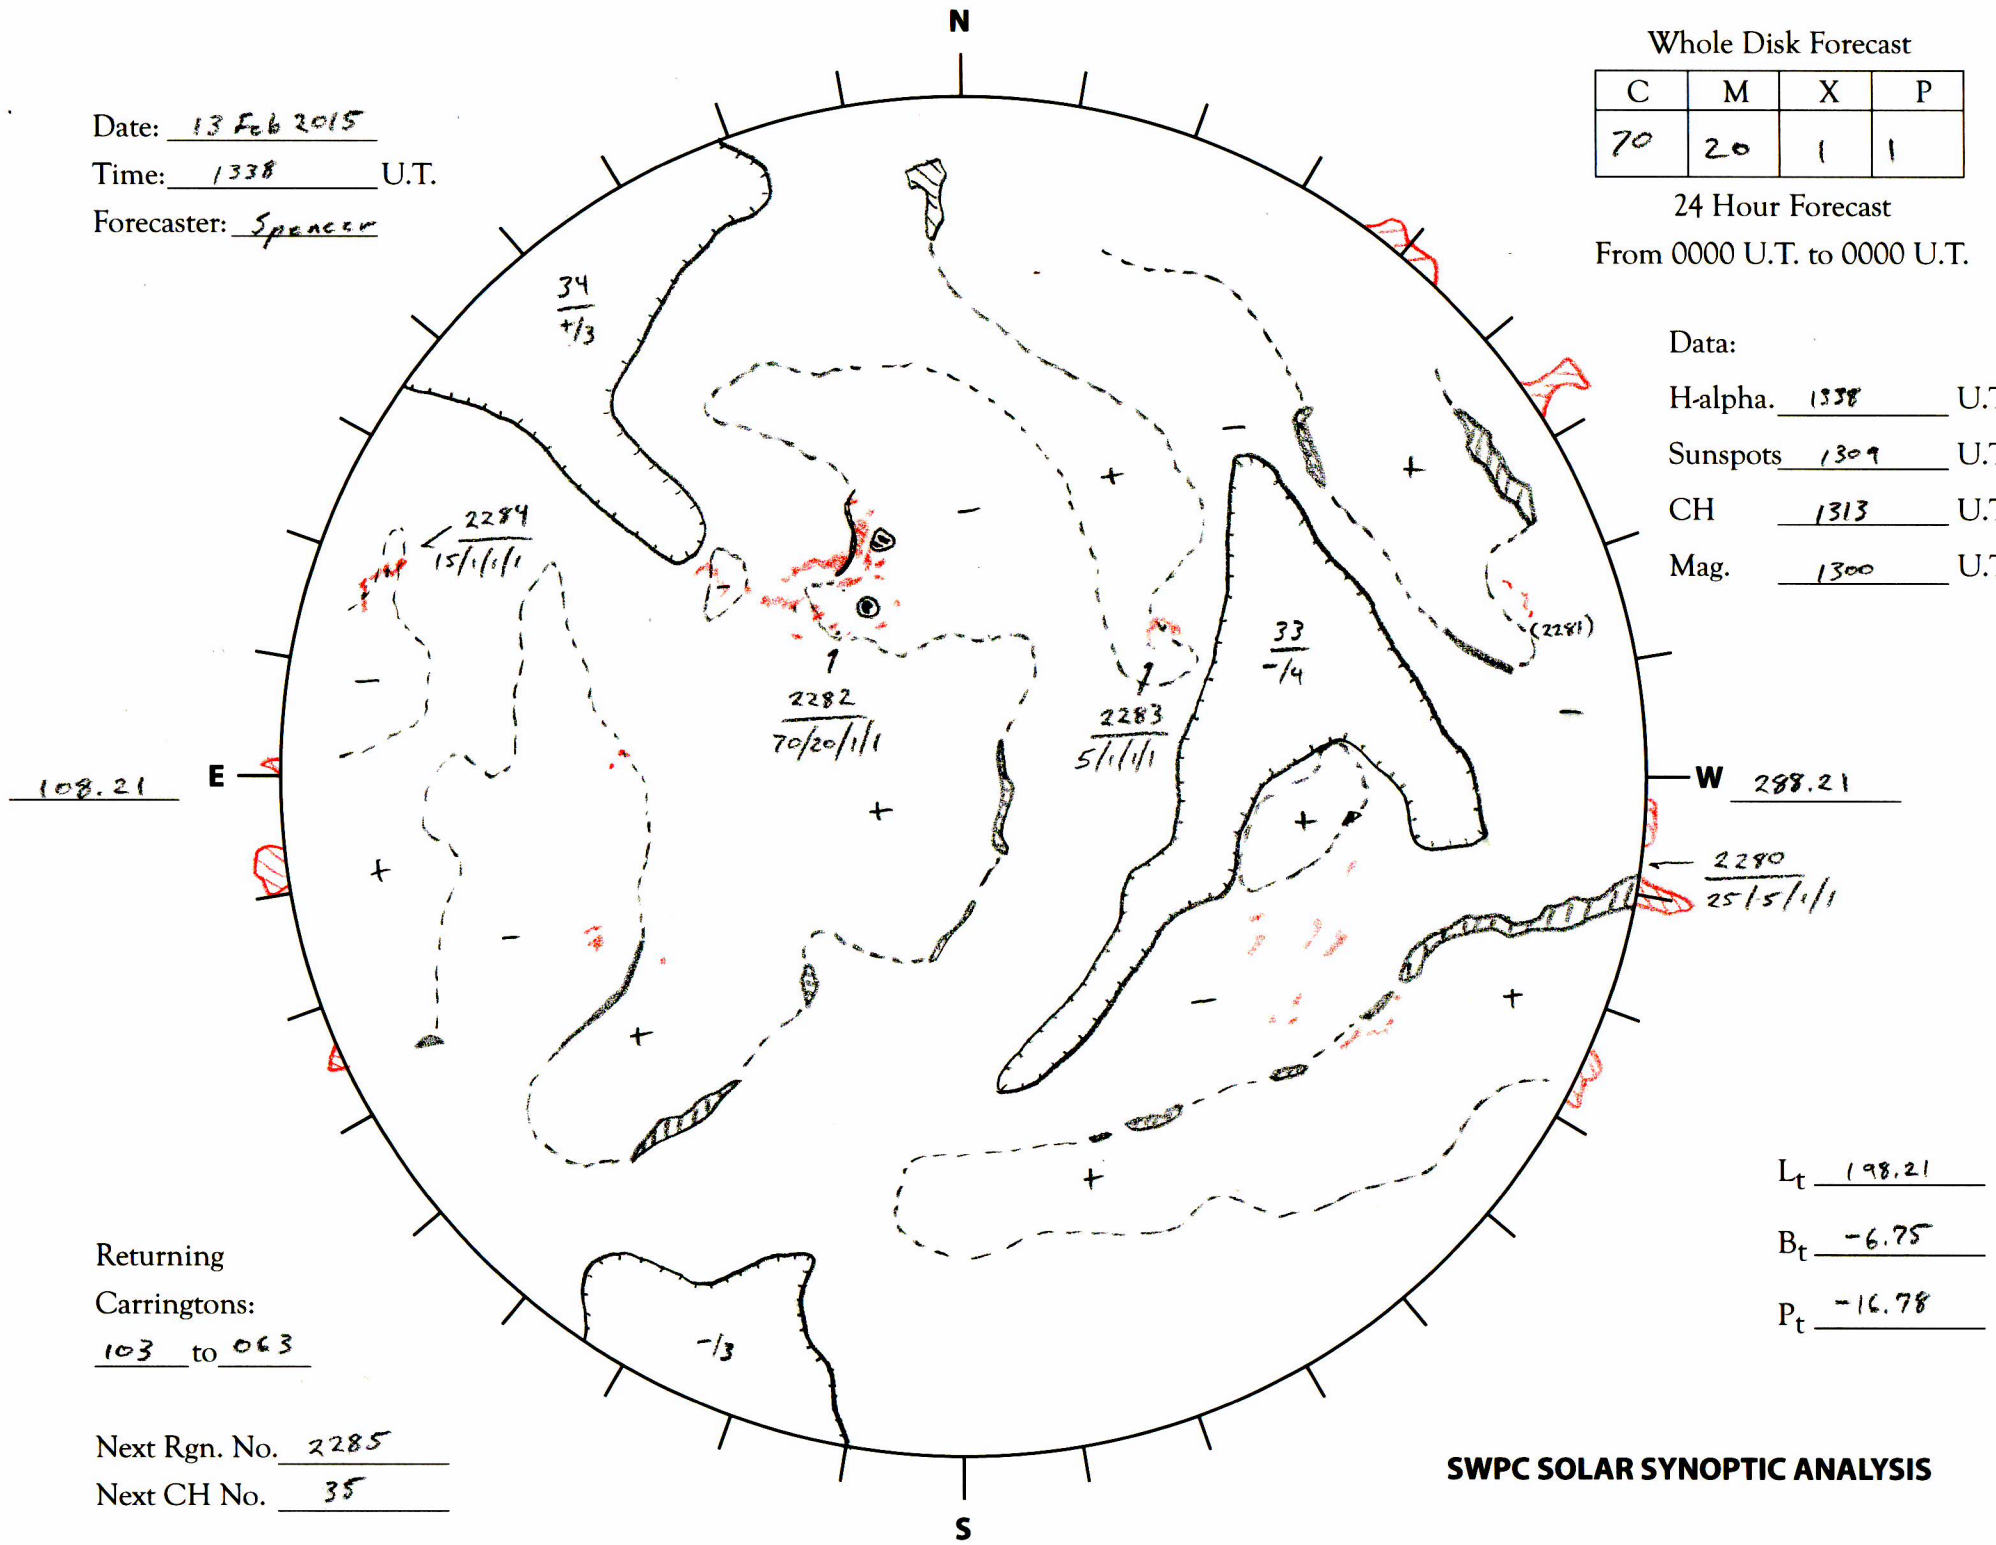

Date: 13 Feb 2015
 Time: 1338 U.T.
 Forecaster: Spencer

Whole Disk Forecast

C	M	X	P
70	20	1	1

24 Hour Forecast
 From 0000 U.T. to 0000 U.T.

Data:

H-alpha. 1338 U.T.
 Sunspots 1309 U.T.
 CH 1313 U.T.
 Mag. 1300 U.T.

Returning
 Carringtons:
103 to 063

Next Rgn. No. 2285
 Next CH No. 35

L_t 198.21
 B_t -6.75
 P_t -16.78