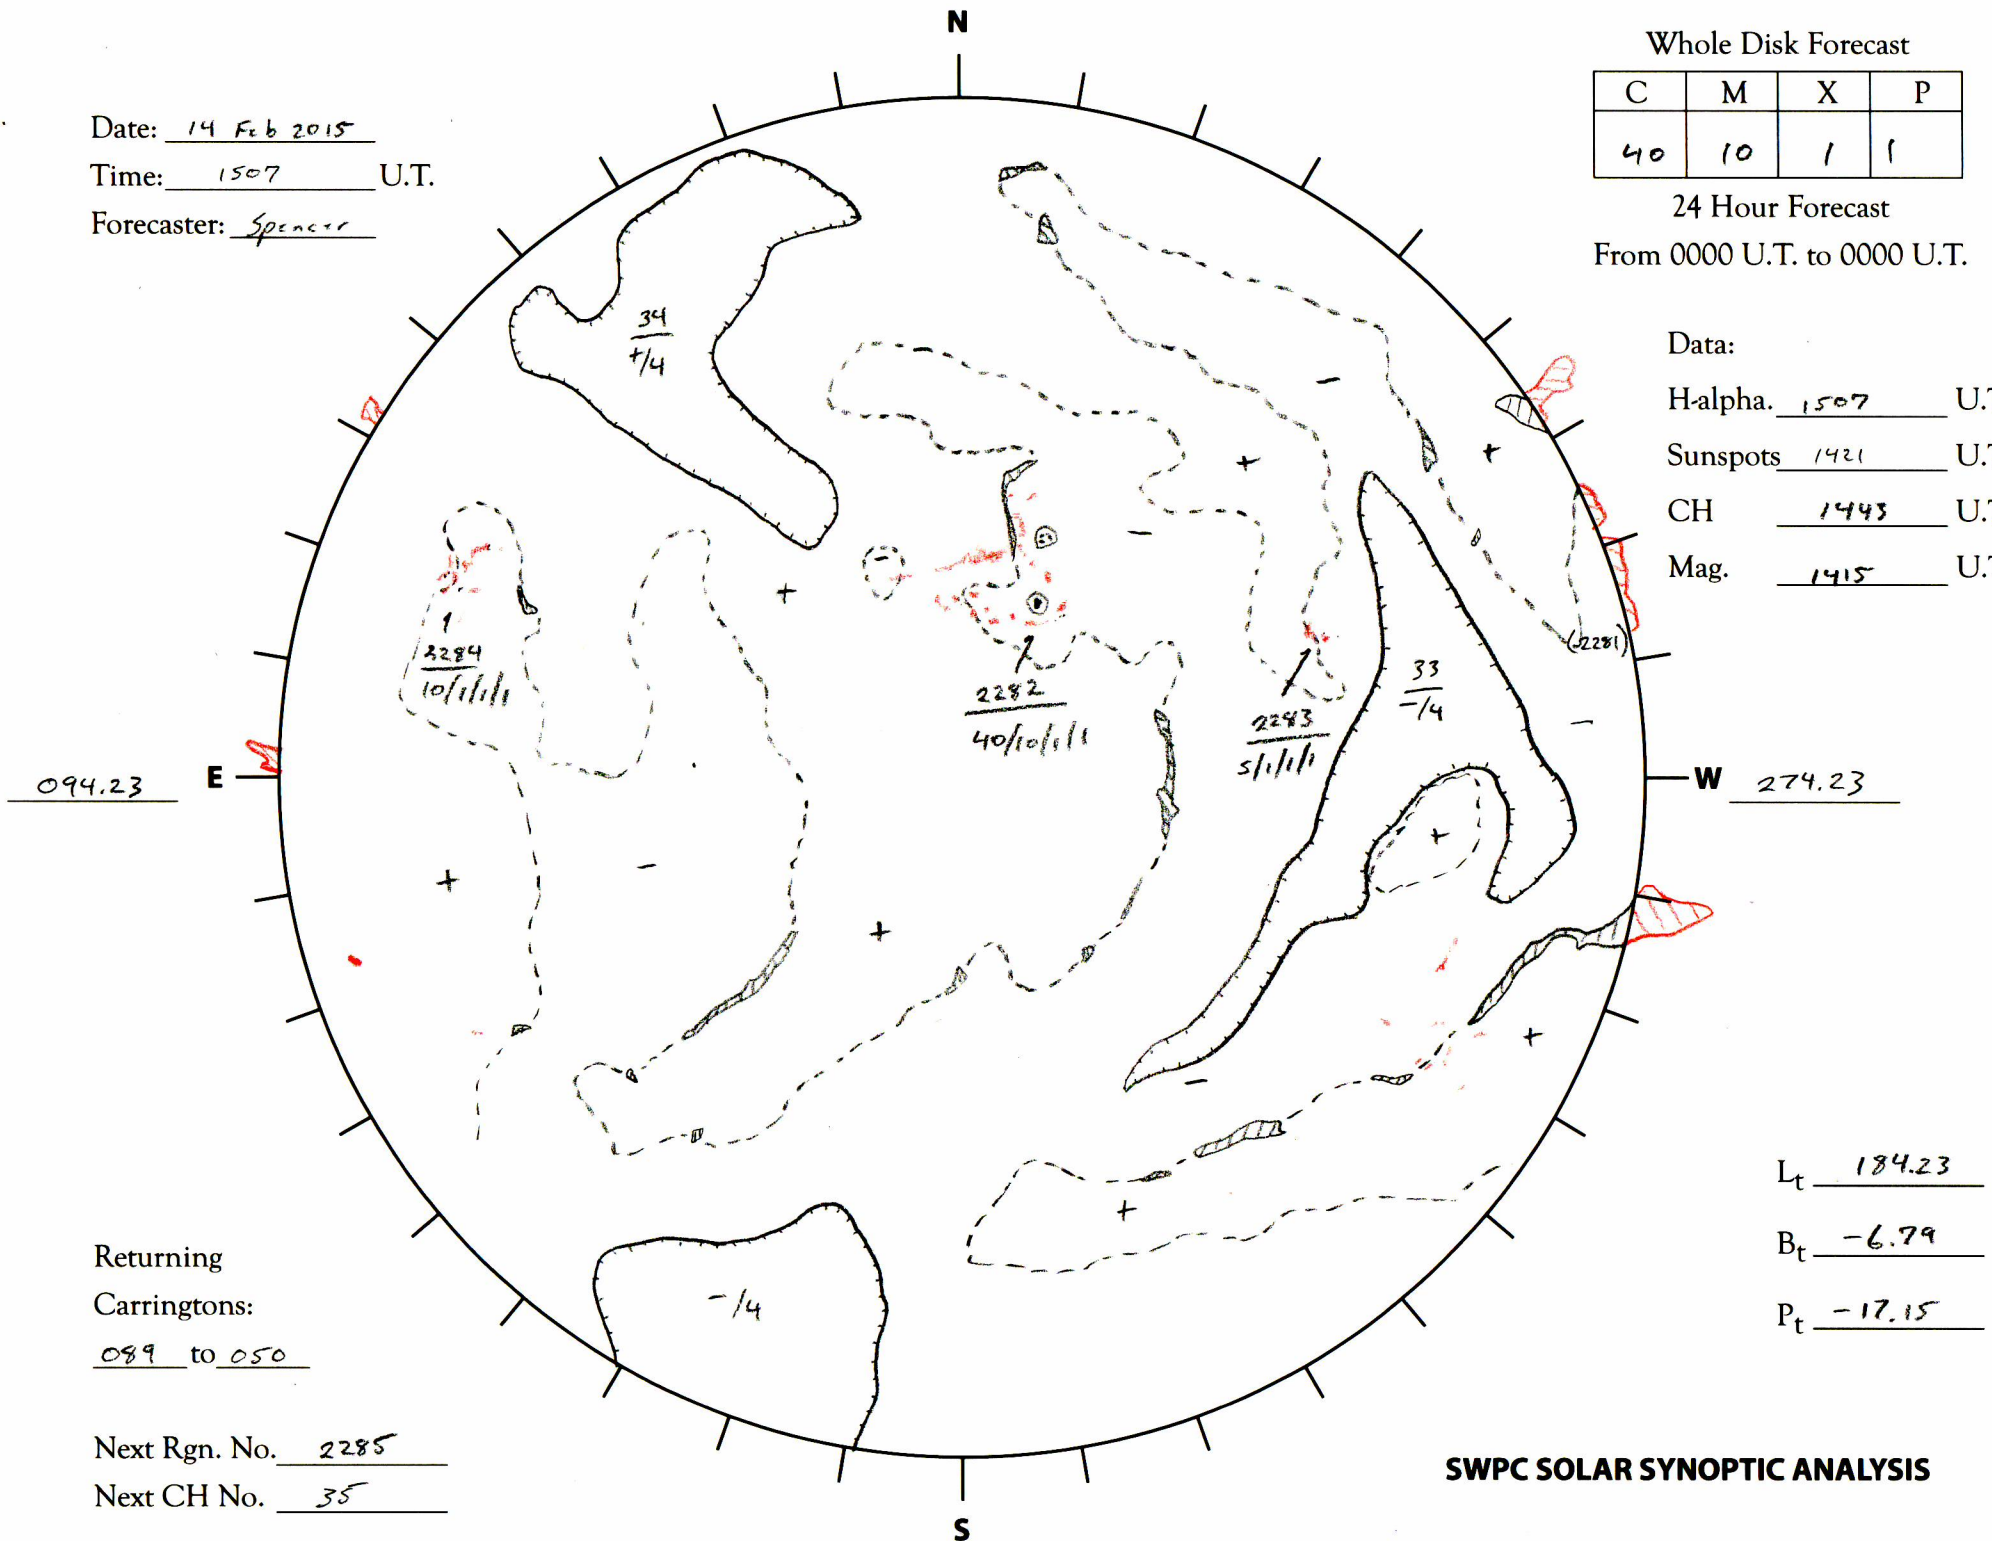

Date: 14 Feb 2015
 Time: 1507 U.T.
 Forecaster: Spencer

Whole Disk Forecast

C	M	X	P
40	10	1	1

24 Hour Forecast
 From 0000 U.T. to 0000 U.T.

Data:

H-alpha. 1507 U.T.

Sunspots 1421 U.T.

CH 1443 U.T.

Mag. 1415 U.T.

L_t 184.23

B_t -6.79

P_t -17.15

Returning
 Carringtons:
089 to 050

Next Rgn. No. 2285

Next CH No. 35

SWPC SOLAR SYNOPTIC ANALYSIS