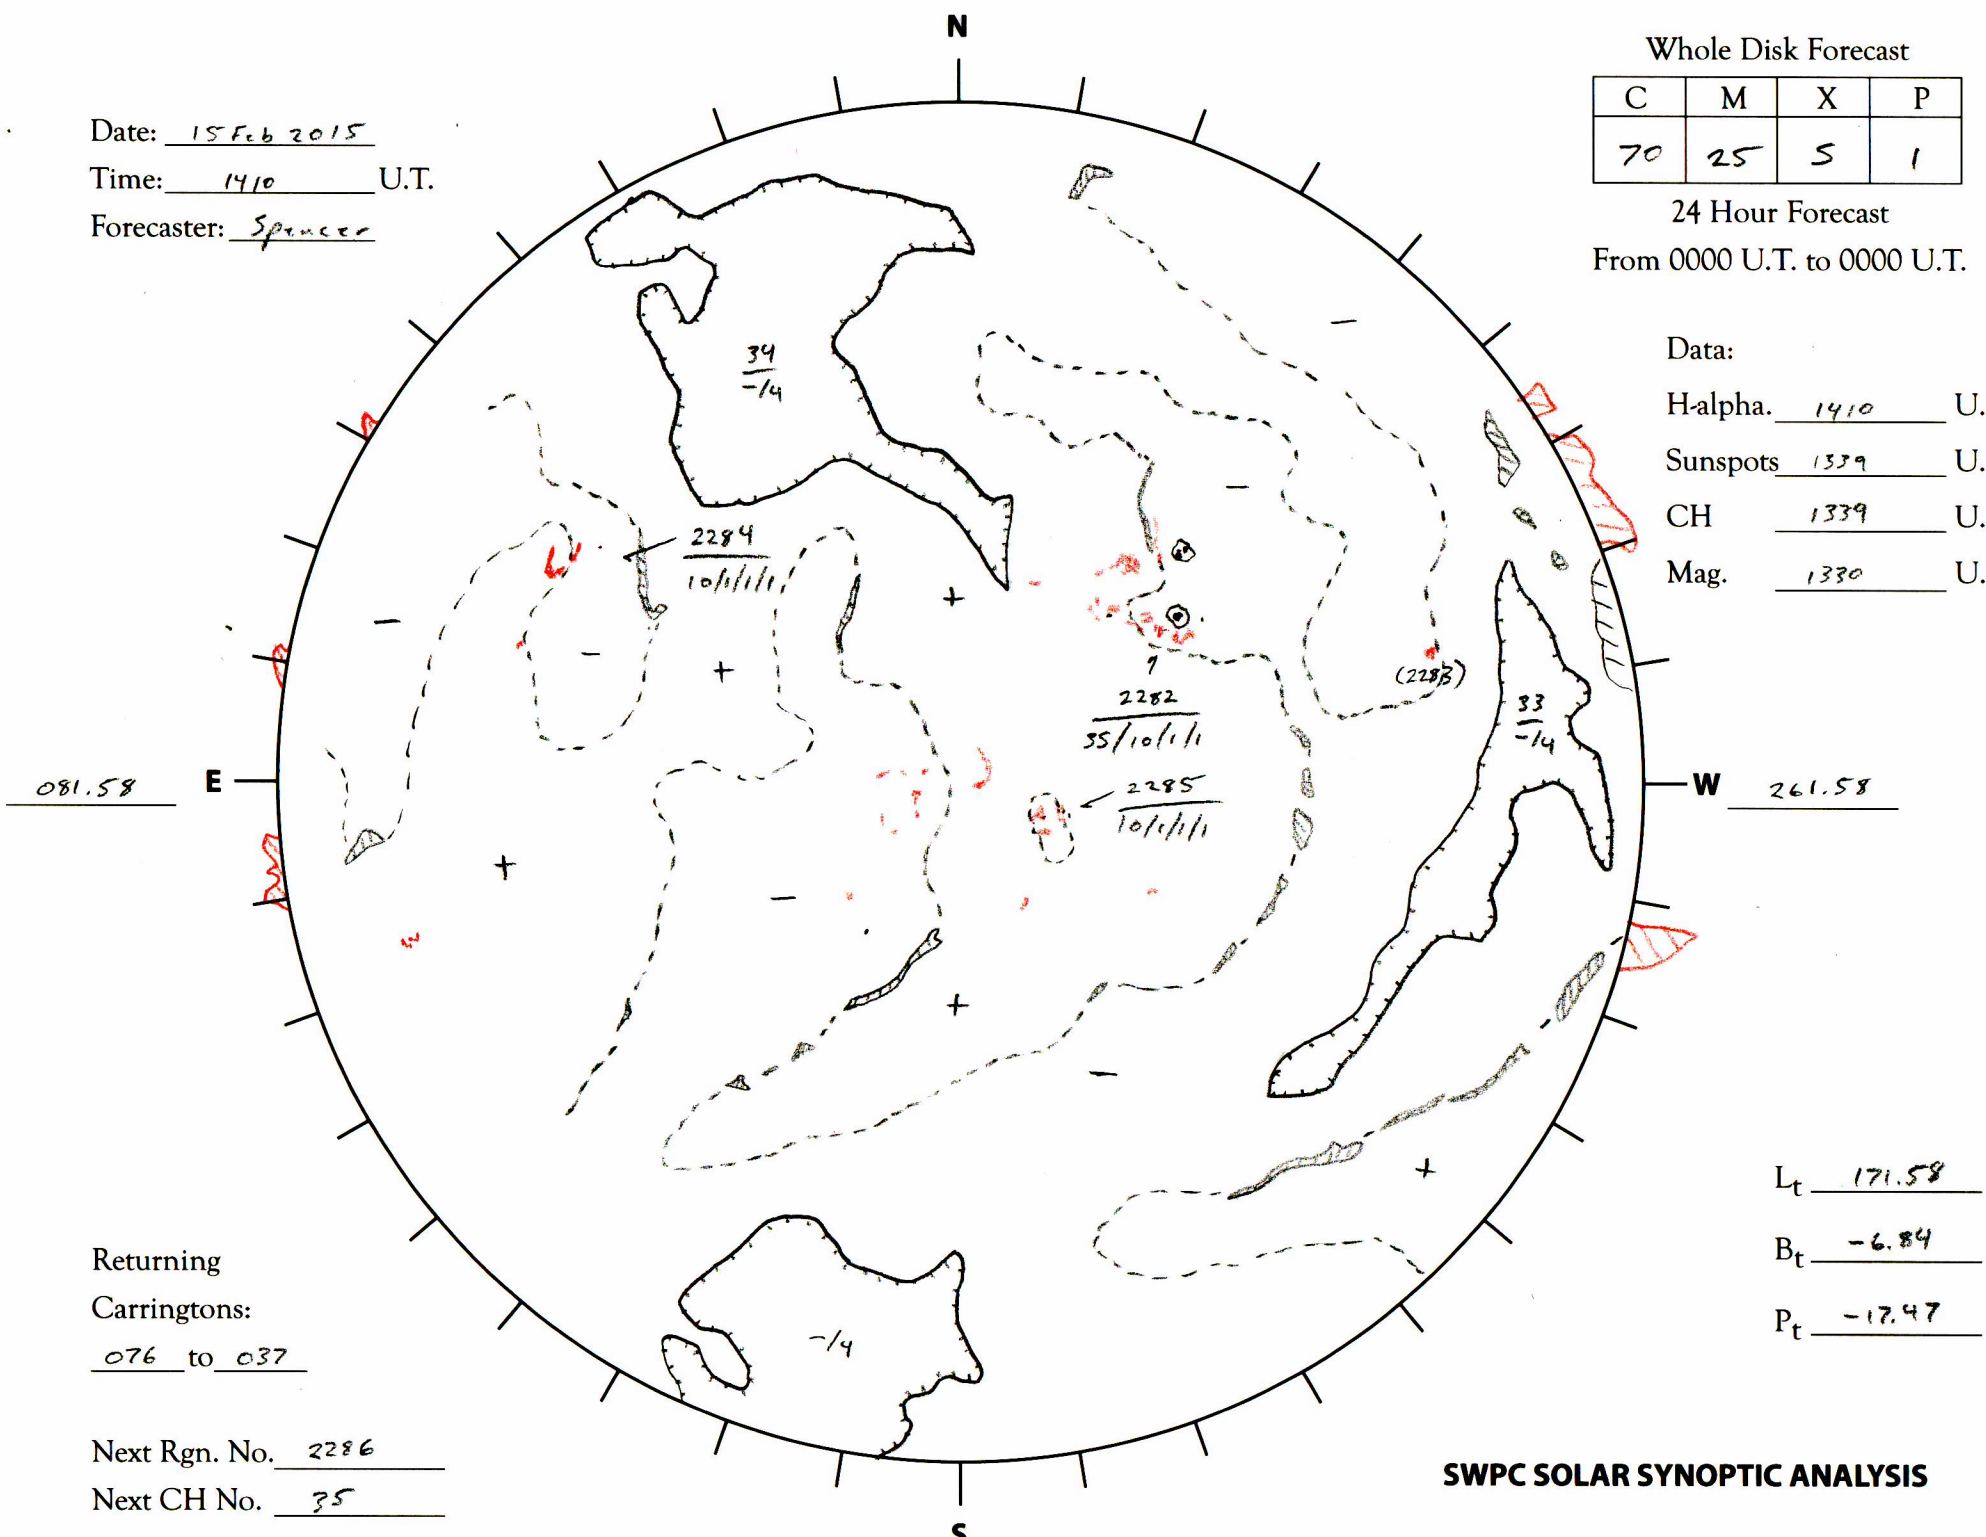

Date: 15 Feb 2015
 Time: 1410 U.T.
 Forecaster: Spencer

Whole Disk Forecast

C	M	X	P
70	25	5	1

24 Hour Forecast
 From 0000 U.T. to 0000 U.T.

Data:

H-alpha. 1410 U.T.

Sunspots 1339 U.T.

CH 1339 U.T.

Mag. 1330 U.T.

081.58

E

W

261.58

Returning
 Carringtons:

076 to 037

Next Rgn. No. 2286

Next CH No. 35

L_t 171.58

B_t -6.84

P_t -17.47