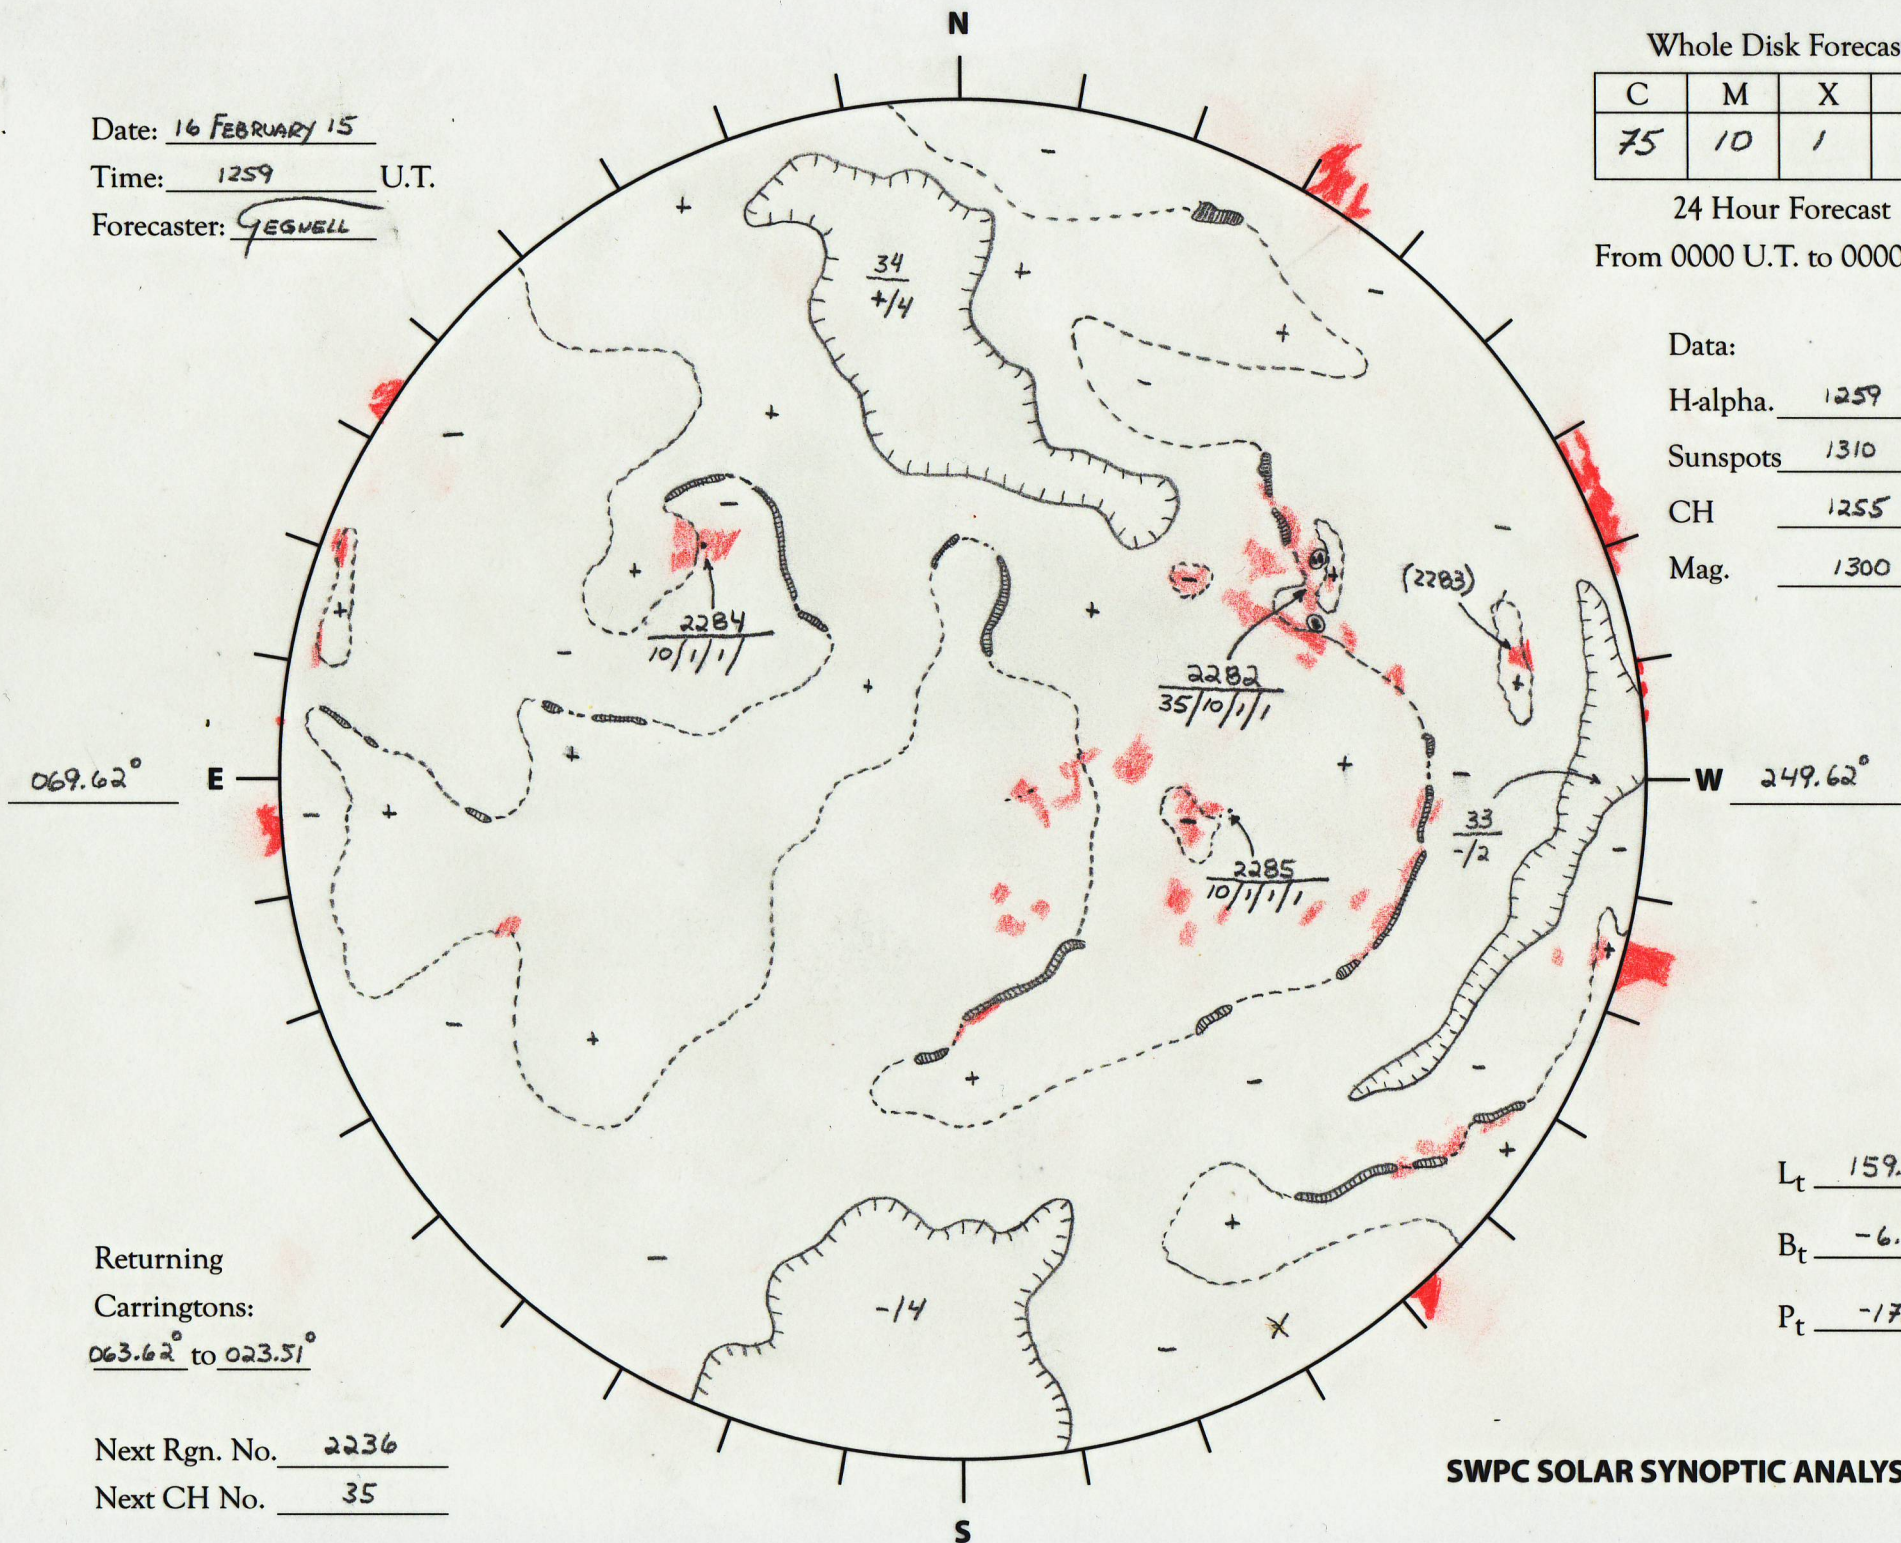

Date: 16 FEBRUARY 15
 Time: 1259 U.T.
 Forecaster: YEGWELL

Whole Disk Forecast

C	M	X	P
75	10	1	1

24 Hour Forecast
 From 0000 U.T. to 0000 U.T.

Data:

H-alpha. 1259 U.T.

Sunspots 1310 U.T.

CH 1255 U.T.

Mag. 1300 U.T.

Returning
 Carringtons:
063.62° to 023.51°

Next Rgn. No. 2236
 Next CH No. 35

L_t 159.62°

B_t -6.87°

P_t -17.77°