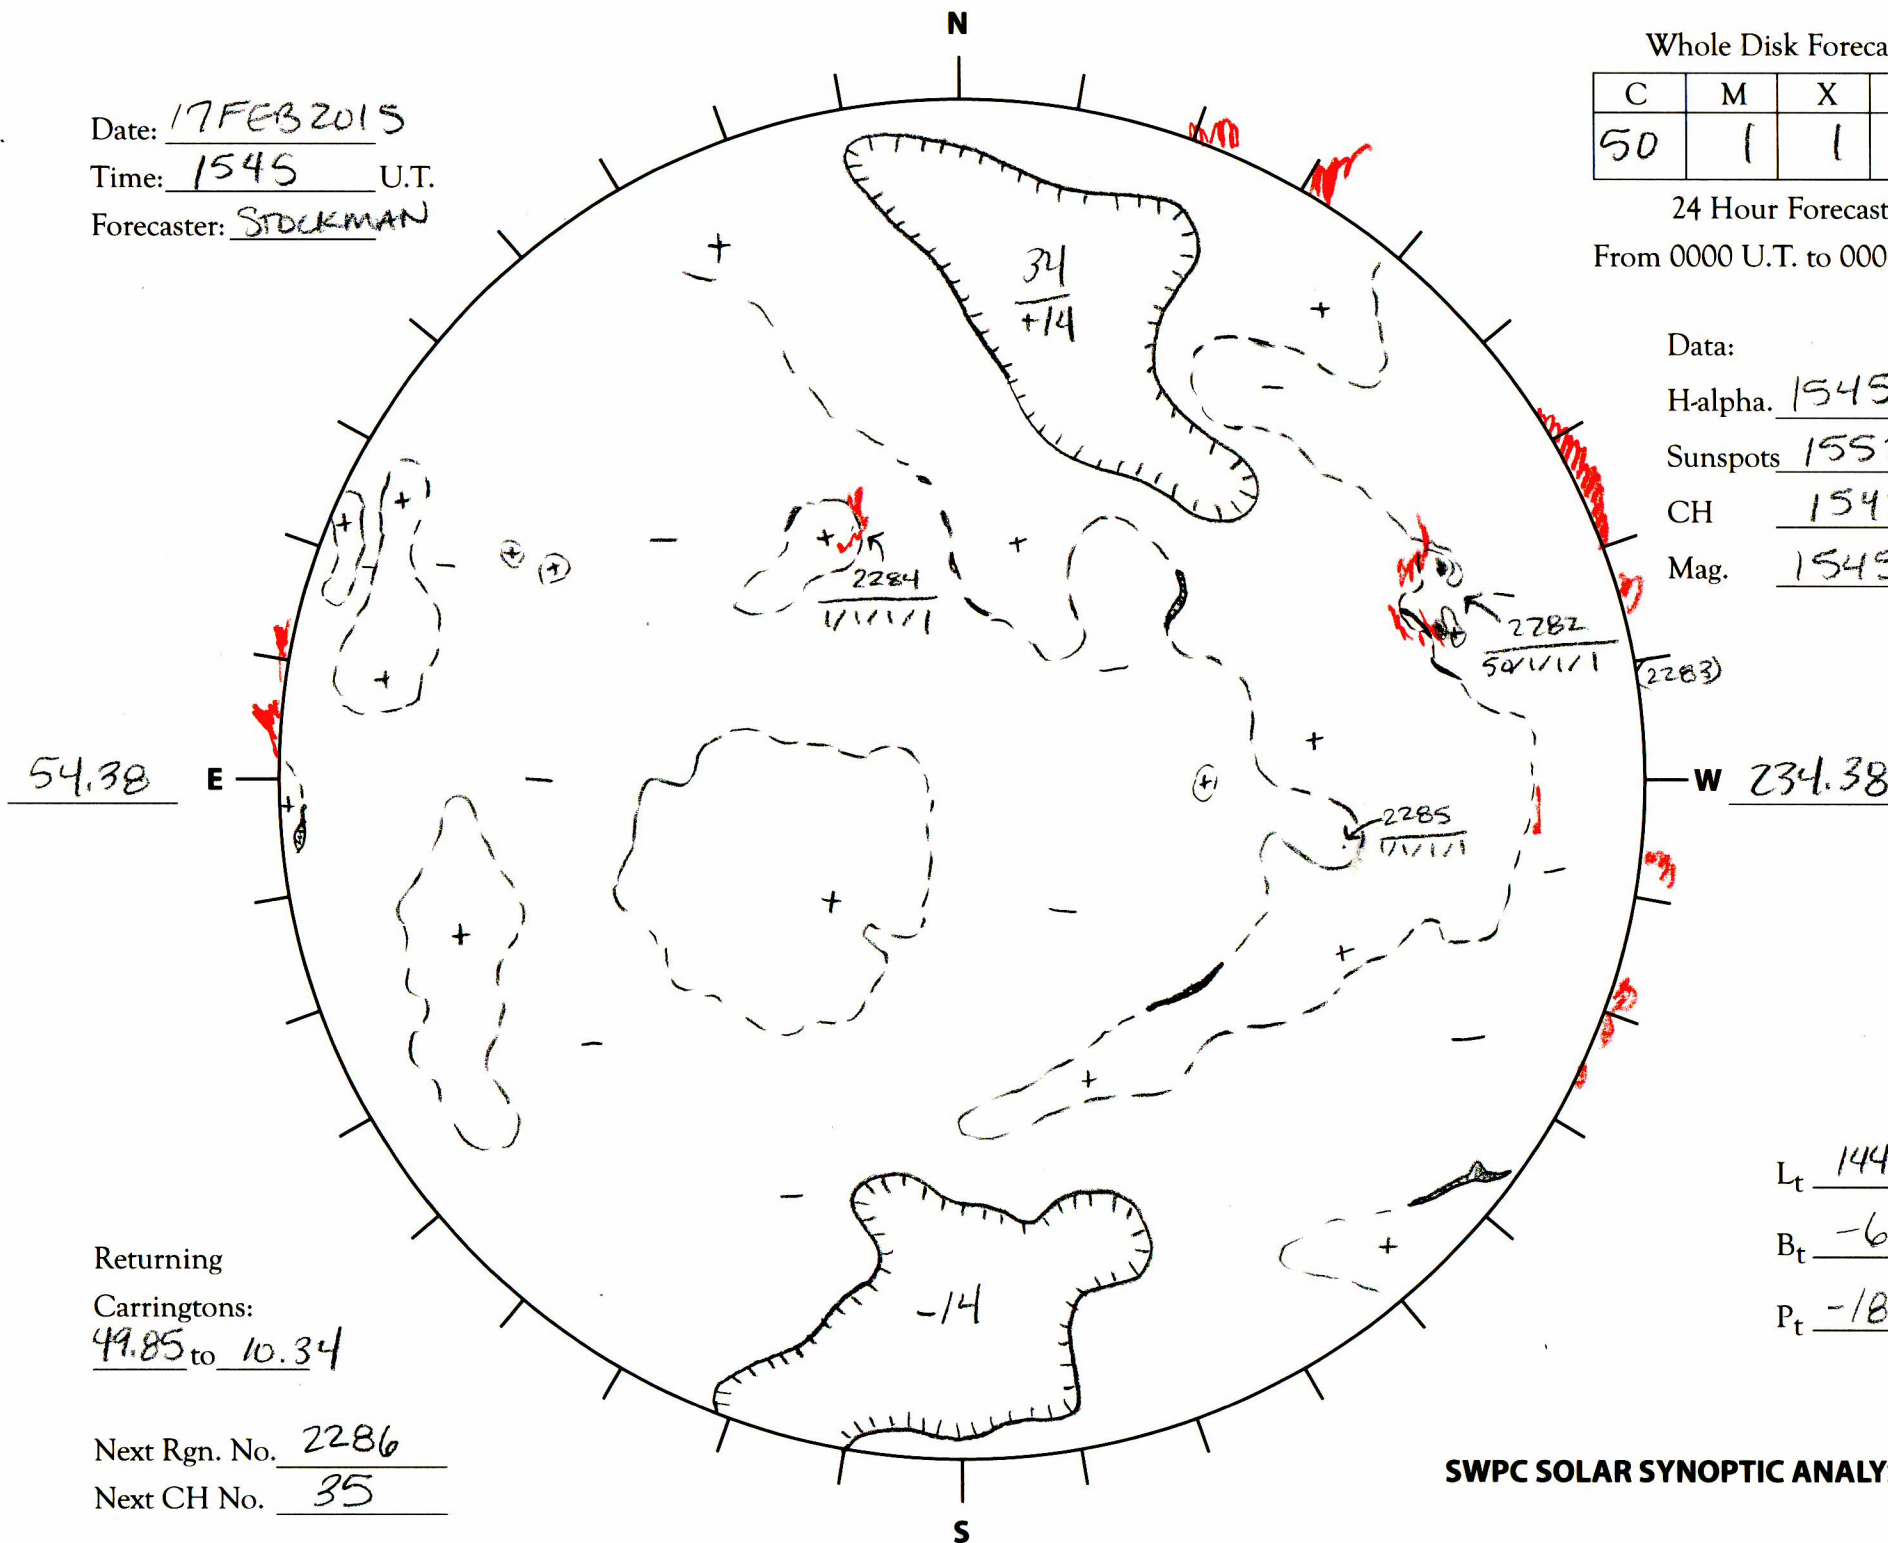

Date: 17 FEB 2015
 Time: 1545 U.T.
 Forecaster: STOCKMAN

Whole Disk Forecast

C	M	X	P
50			

24 Hour Forecast
 From 0000 U.T. to 0000 U.T.

Data:

H-alpha. 1545 U.T.

Sunspots 1552 U.T.

CH 1543 U.T.

Mag. 1545 U.T.

Returning
 Carringtons:
49.85 to 10.34

Next Rgn. No. 2286
 Next CH No. 35

L_t 144.38
 B_t -6.92
 P_t -18.15