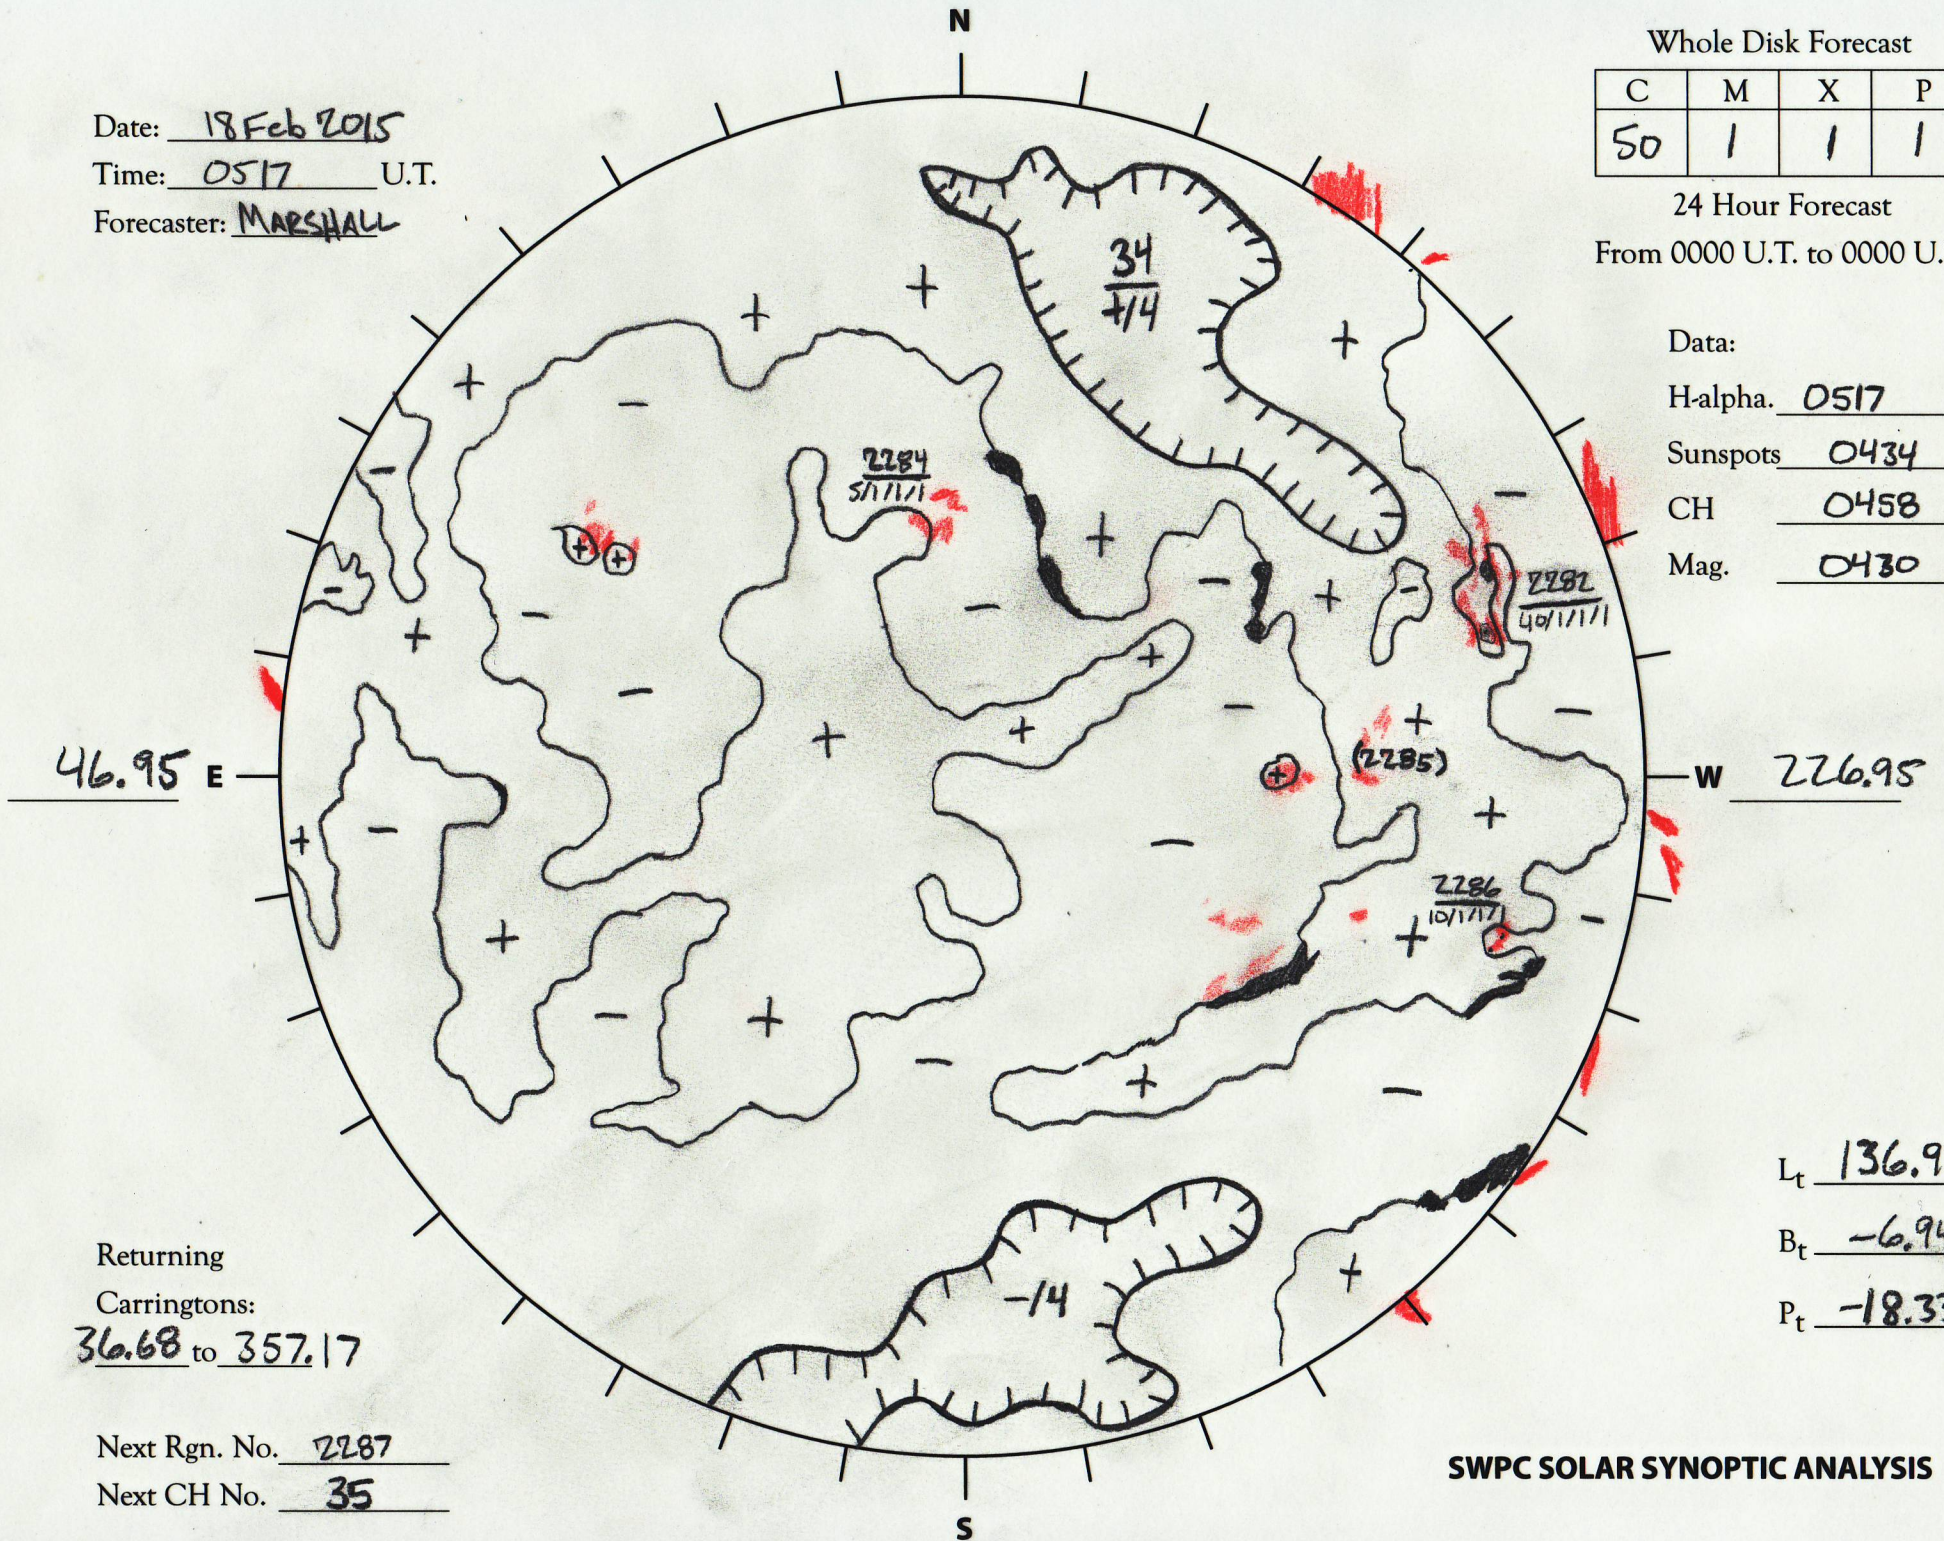

Date: 18 Feb 2015  
 Time: 0517 U.T.  
 Forecaster: MARSHALL

Whole Disk Forecast

C	M	X	P
50	1	1	1

24 Hour Forecast  
 From 0000 U.T. to 0000 U.T.

Data:  
 H-alpha. 0517 U.T.  
 Sunspots 0434 U.T.  
 CH 0458 U.T.  
 Mag. 0430 U.T.

Returning  
 Carringtons:  
36.68 to 357.17

$L_t$  136.95  
 $B_t$  -6.94  
 $P_t$  -18.33

Next Rgn. No. 2287  
 Next CH No. 35