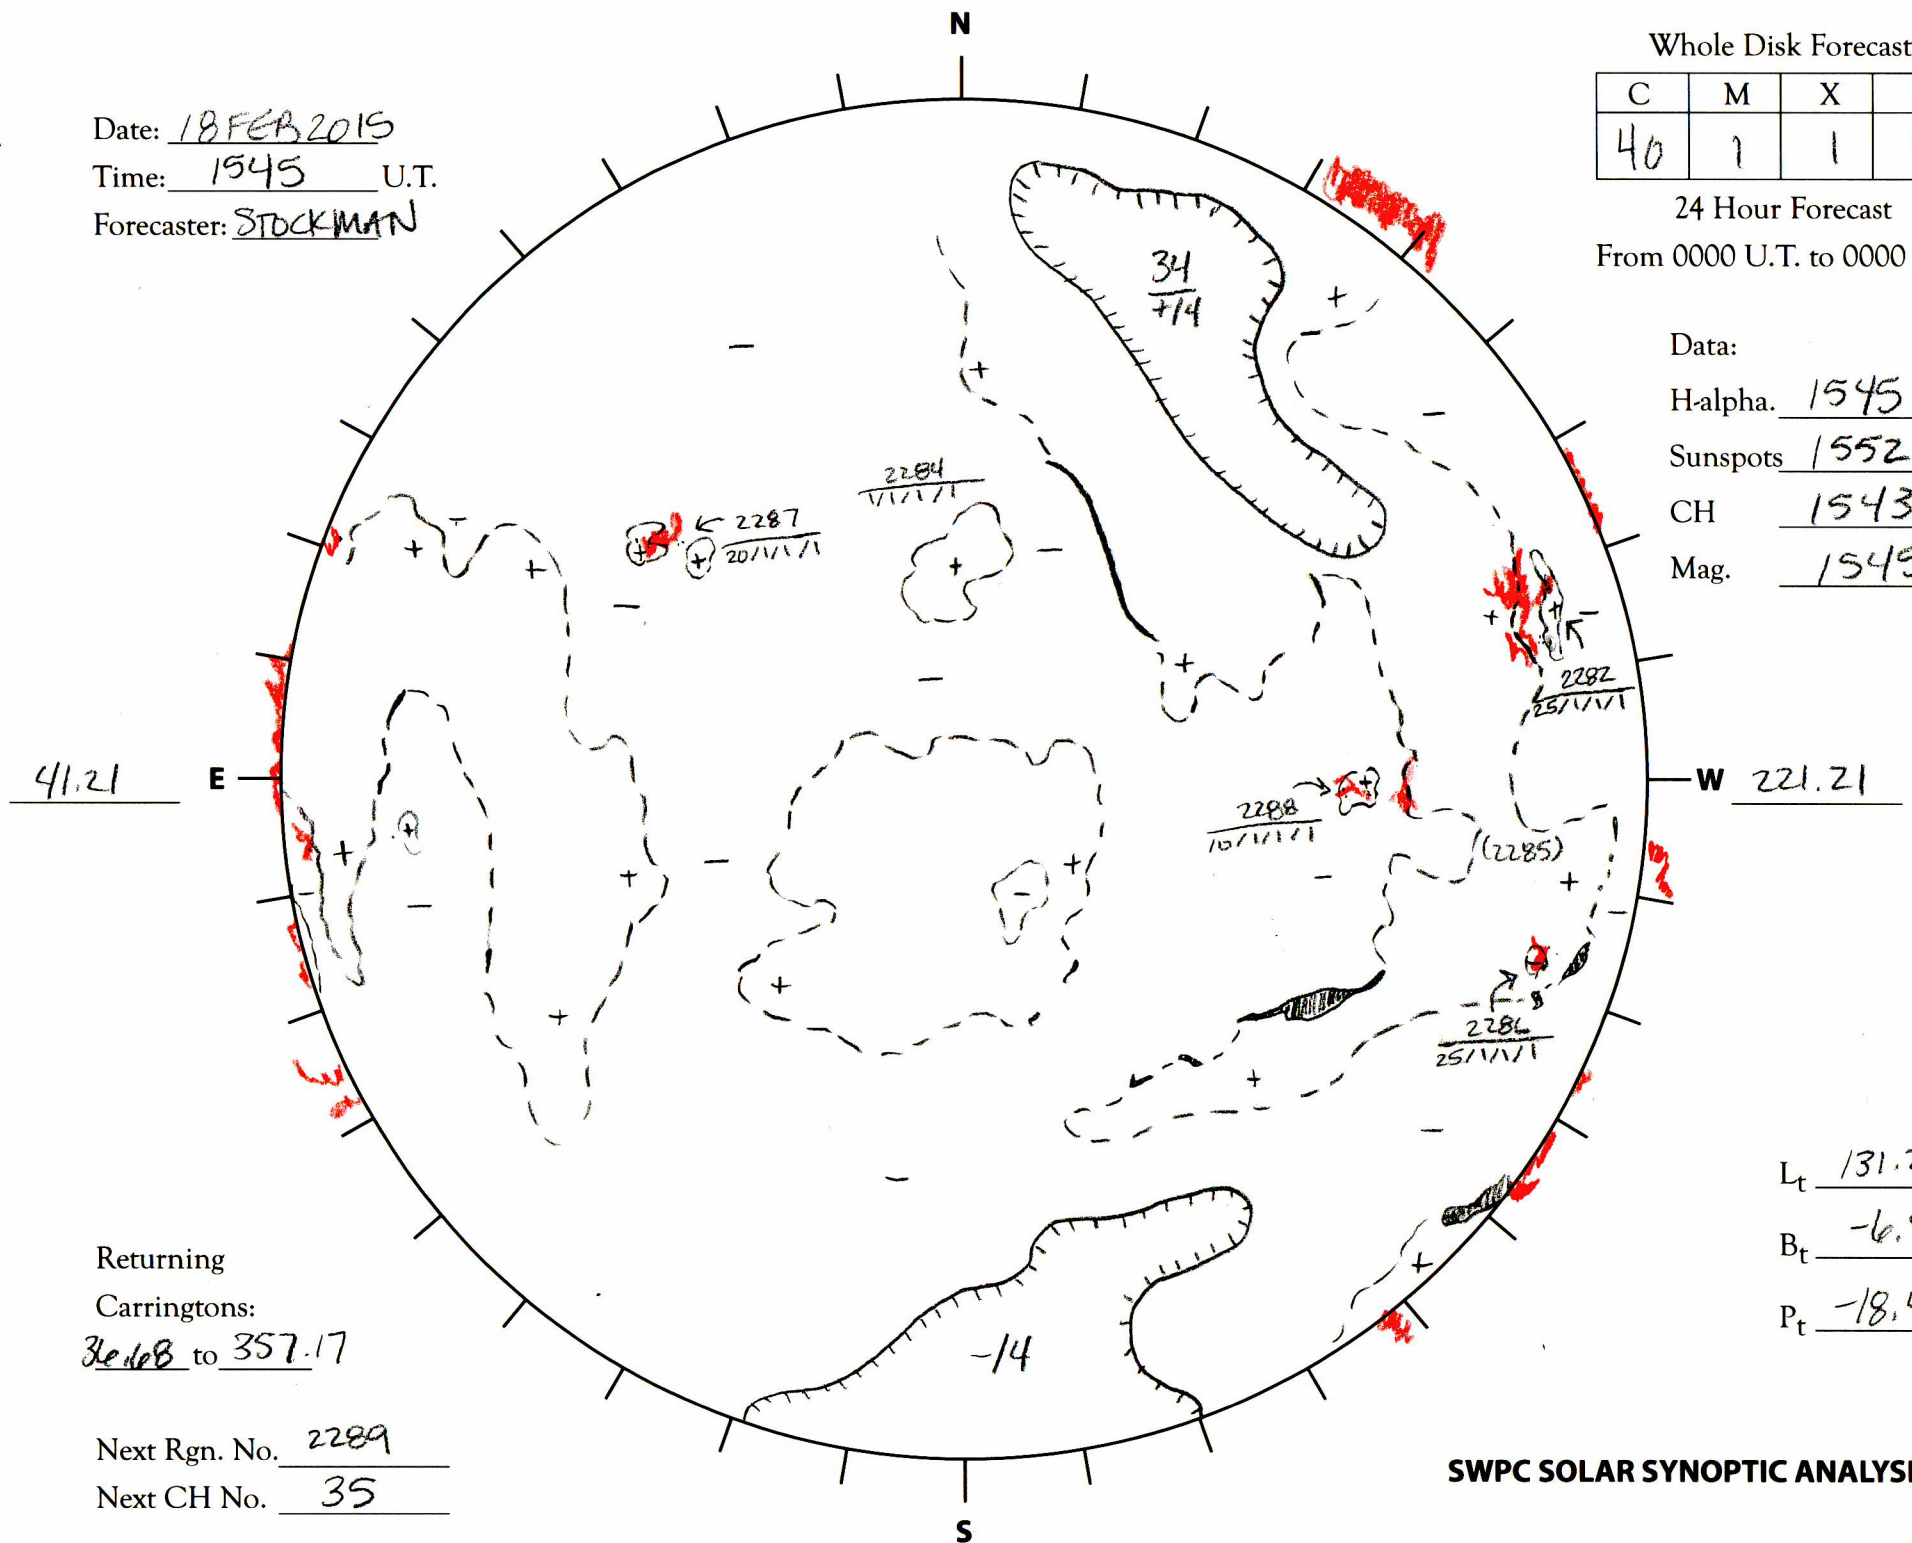

Date: 18 FEB 2015
 Time: 1545 U.T.
 Forecaster: STOCKMAN

Whole Disk Forecast

C	M	X	P
40	1	1	1

24 Hour Forecast
 From 0000 U.T. to 0000 U.T.

Data:

H-alpha. 1545 U.T.

Sunspots 1552 U.T.

CH 1543 U.T.

Mag. 1545 U.T.

Returning
 Carringtons:
3468 to 357.17

Next Rgn. No. 2289
 Next CH No. 35

L_t 131.21
 B_t -6.96
 P_t -18.47